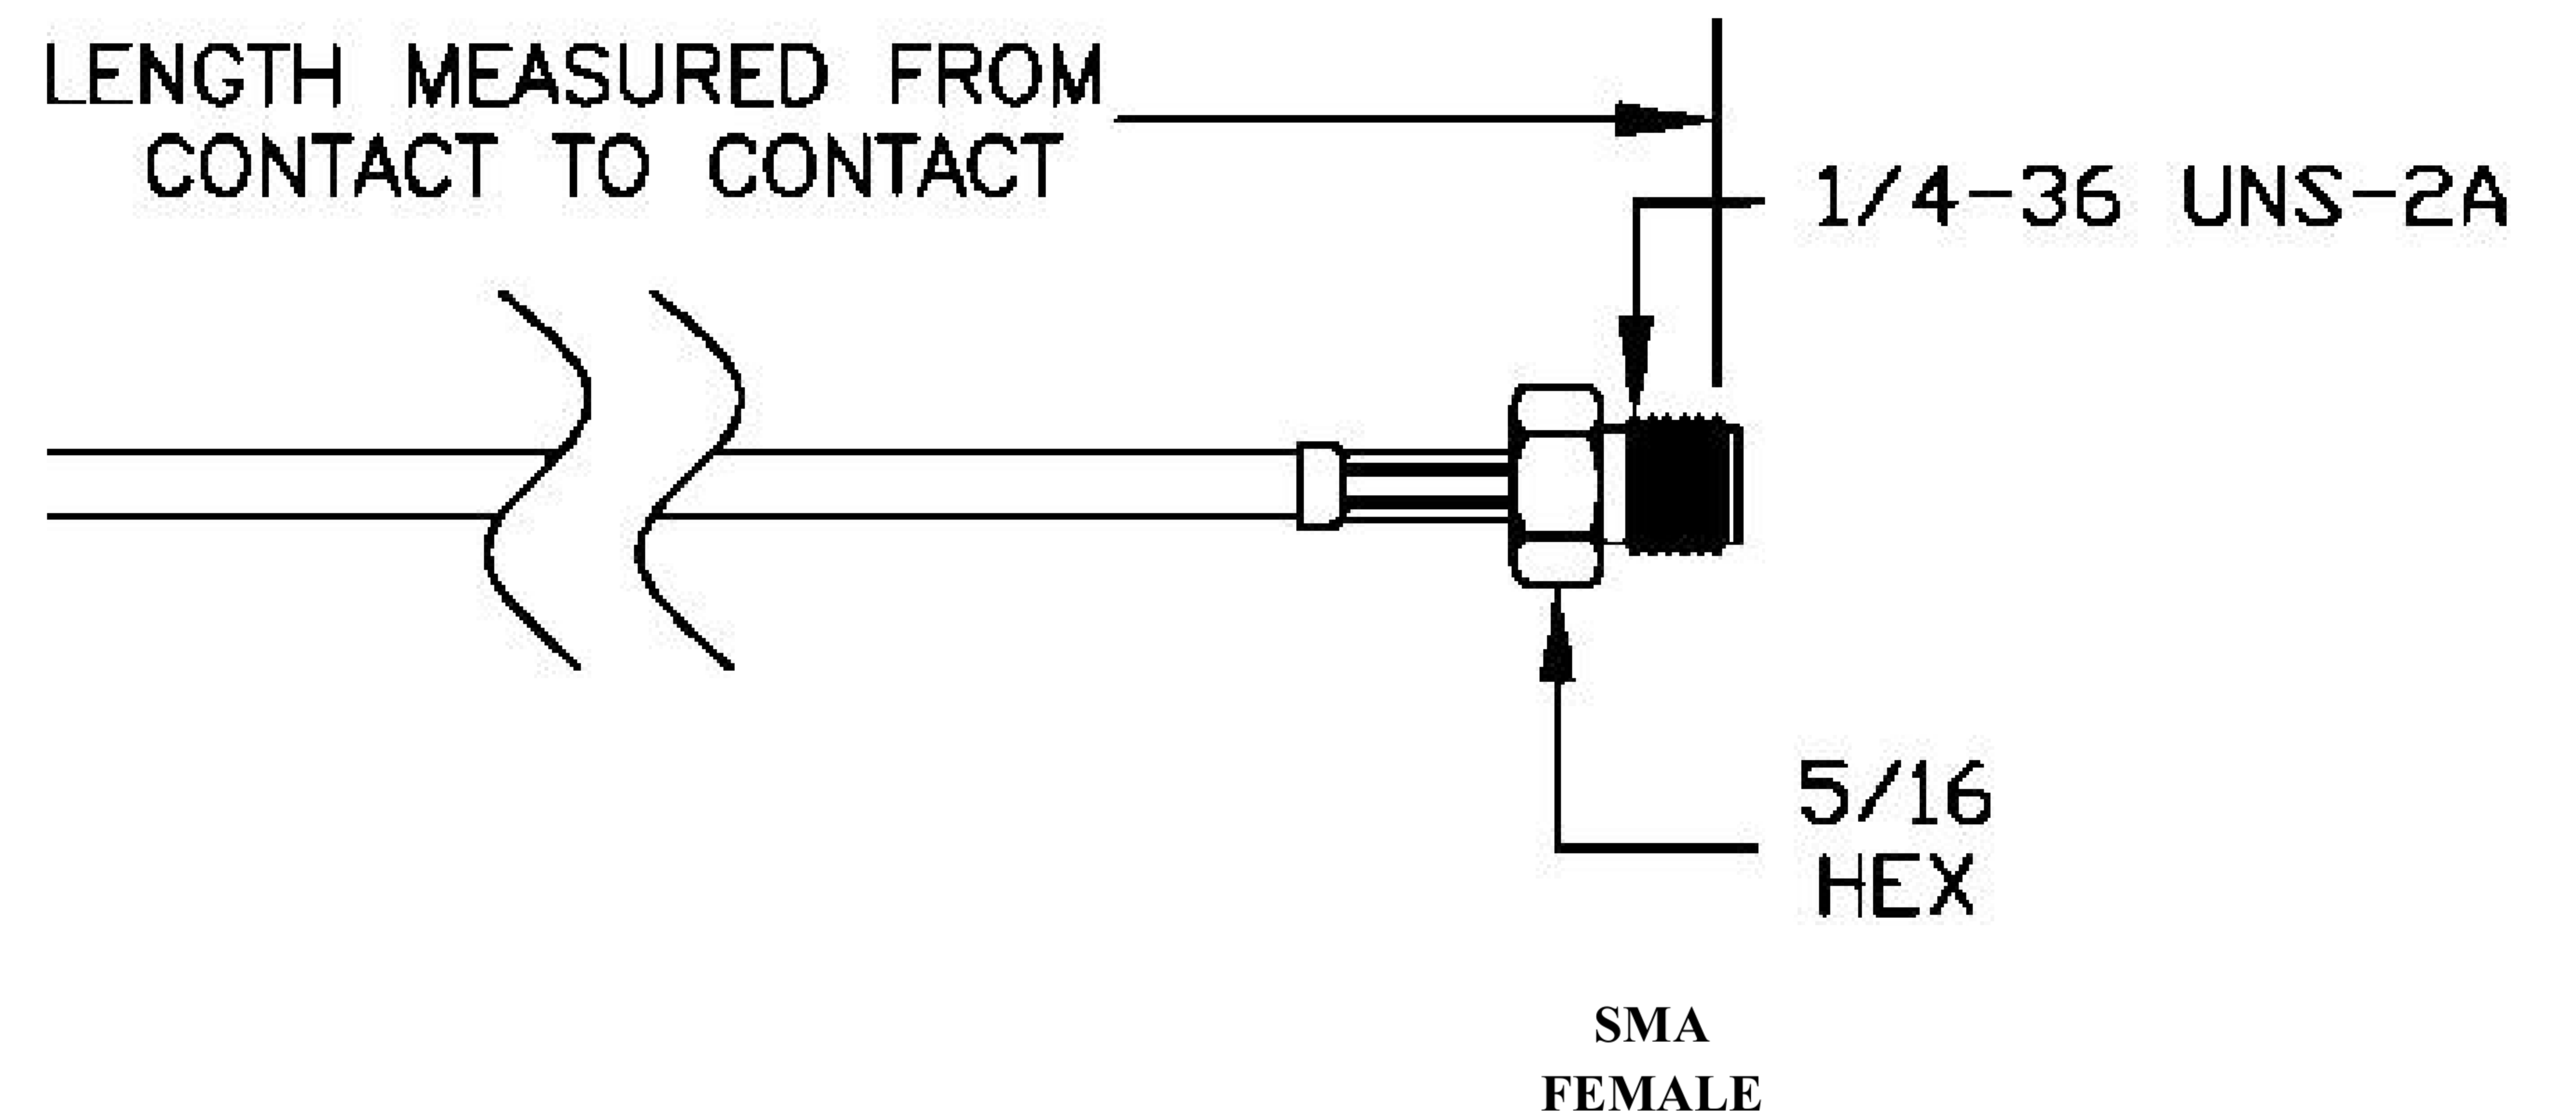

COMPONENTS	IMPEDANCE
FAKRAJACK	50 OHM
SMAFEMALE	50 OHM
ET-C100	50 OHM

Standard Lengths	
-12	12"
-24	24"
-36	36"
-48	48"
-60	60"
-XXX	Custom Length in Inches

Part Configurator			
1. Replace Y with code.			
2. Replace XX with length in inches.			
CODING	JACK	COLOR	APPLICATION
A	H	BLACK	RADIO WITH PHANTOM SUPPLY
B	H	WHITE	RADIO WITHOUT PHANTOM SUPPLY
C	D	BLUE	GPS: TELEMATICS OR NAVIGATION
D	D	BORDEAUX	GSM: CELLULAR PHONE
H	T	VIOLET	GPS: TELEMATICS AND NAVIGATION
I	R	BEIGE	BLUETOOTH
K	H	CURRY	RADIO WITH IF OUTPUT (ANTENNA DIVERSITY)
Z	R	WATER BLUE	NEUTRAL CODING

FAKRA JACK

8th Floor, Building 1, Yongfu Science and Technology Center Industrial Park, Nanzha District 5, Humen, 523900, Dongguan, Guangdong, China.

Website: www.ebeestock.com

Email: sales@ebeestock.com

COAXIAL & FIBER OPTICS

DWG TITLE	ET22625	DES_	sma-female-to-blue-fakra-jack-cable-12-inch-length-using-pe-c100-lszh-coax-0022625

SIZE A | FSCM NO. 53919 | CAD FILE 073102 | SCALE N/A | 127

NOTES:

1. UNLESS OTHERWISE SPECIFIED ALL DIMENSIONS ARE NOMINAL.
2. ALL SPECIFICATIONS ARE SUBJECT TO CHANGE WITHOUT NOTICE AT ANY TIME.