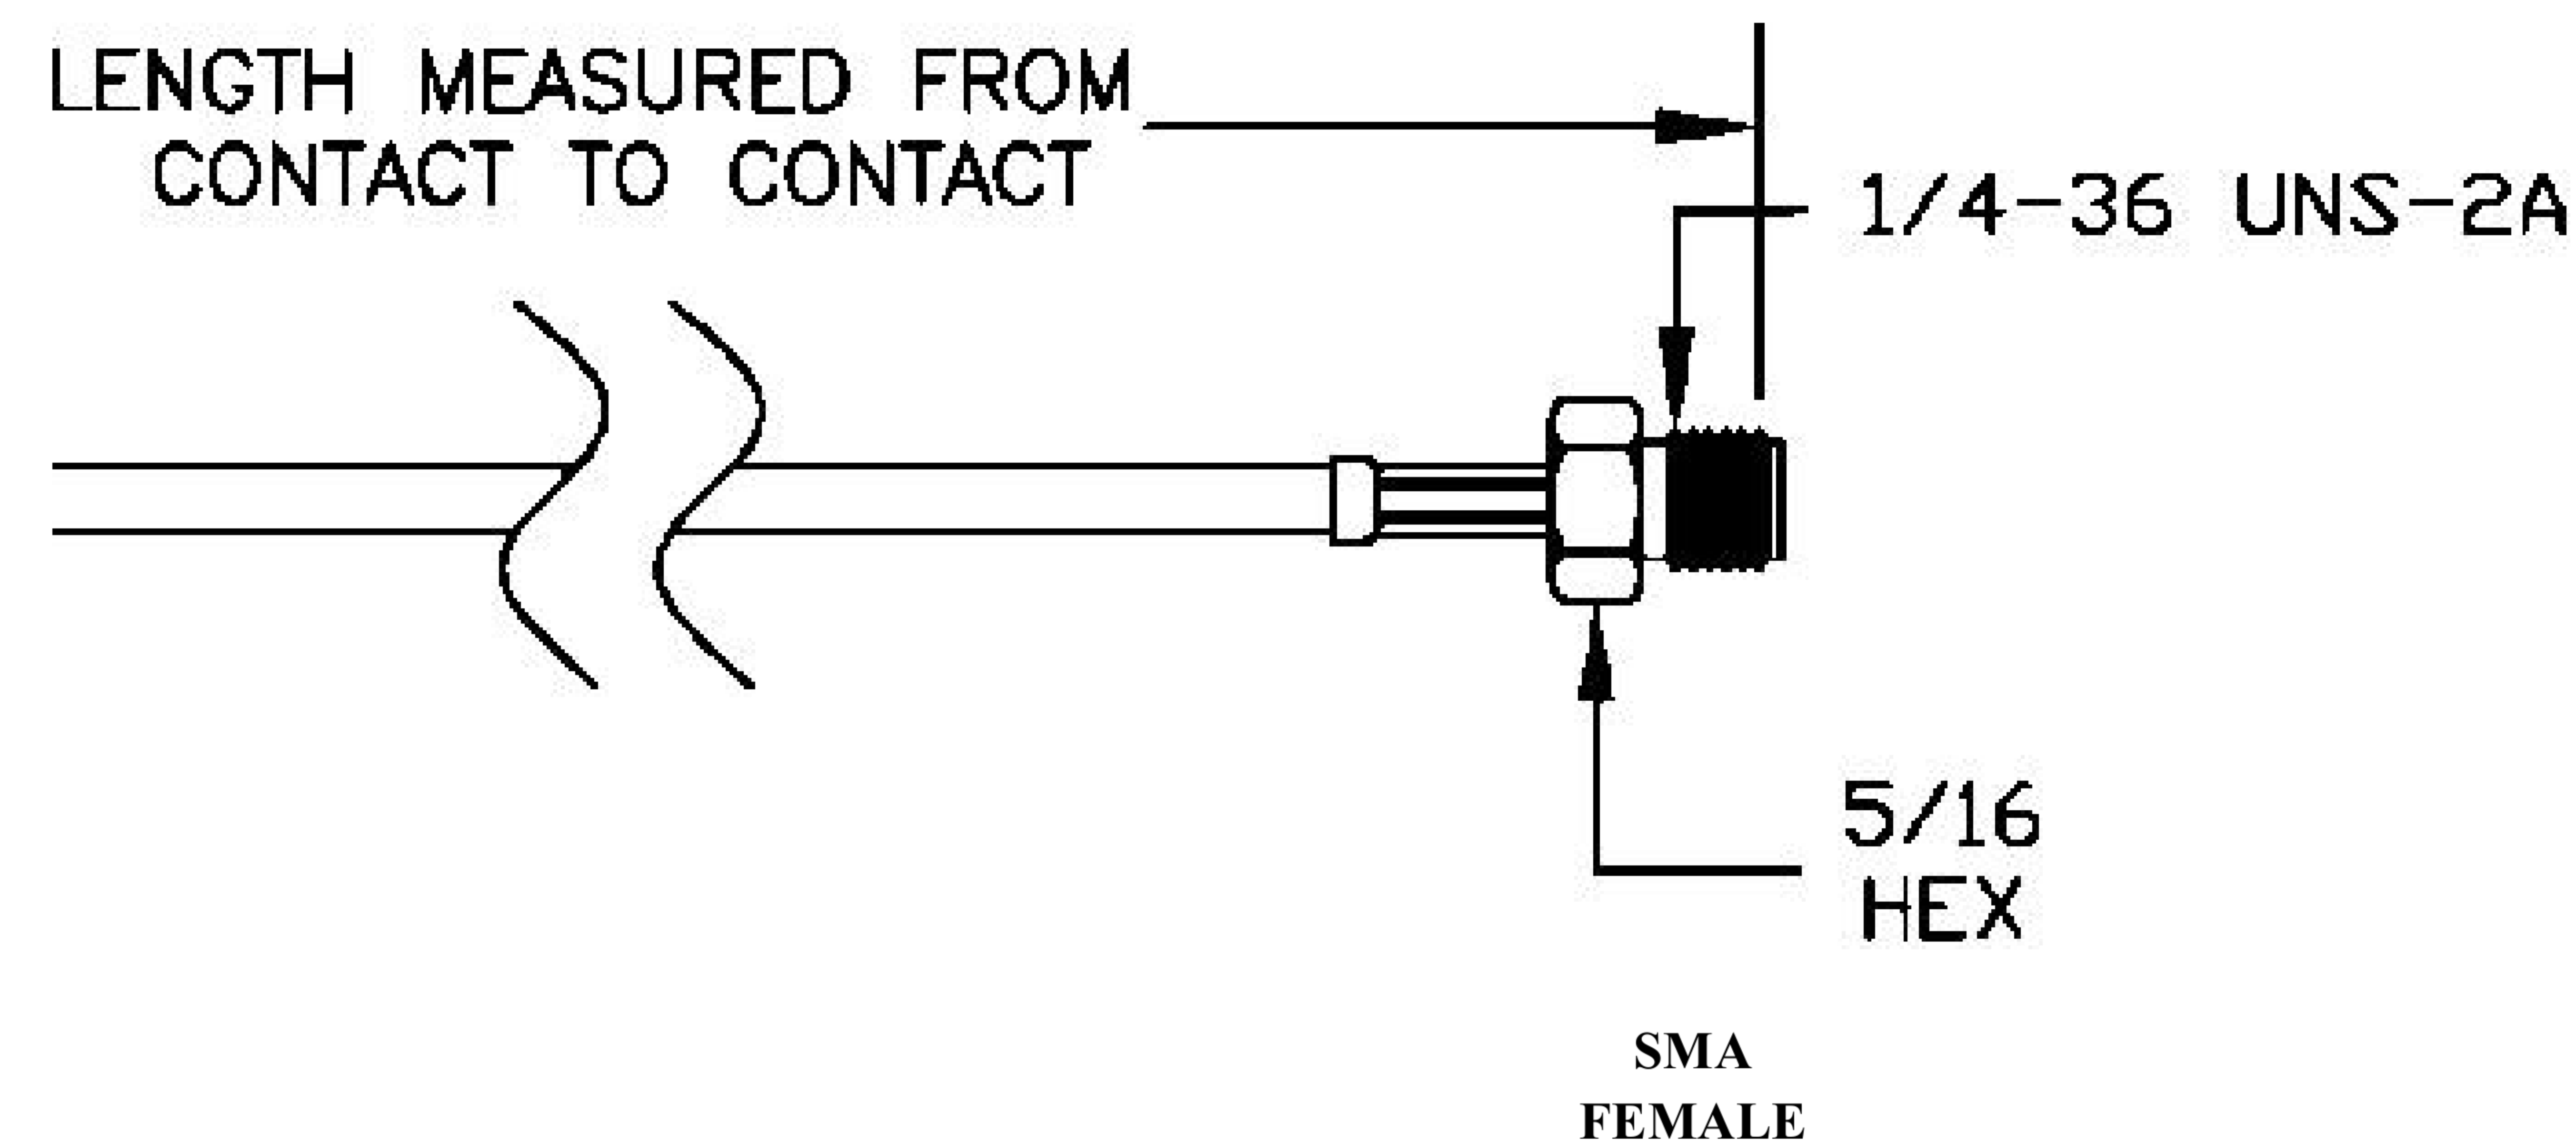

COMPONENTS	IMPEDANCE
FAKRAJACK	50 OHM
SMAFEMALE	50 OHM
ET-C100	50 OHM

Standard Lengths	
-12	12"
-24	24"
-36	36"
-48	48"
-60	60"
-XXX	Custom Length in Inches

Part Configurator			
1. Replace Y with code.			
2. Replace XX with length in inches.			
CODING	JACK	COLOR	APPLICATION
A	H	BLACK	RADIO WITH PHANTOM SUPPLY
B	H	WHITE	RADIO WITHOUT PHANTOM SUPPLY
C	D	BLUE	GPS: TELEMATICS OR NAVIGATION
D	D	BORDEAUX	GSM: CELLULAR PHONE
H	T	VIOLET	GPS: TELEMATICS AND NAVIGATION
I	R	BEIGE	BLUETOOTH
K	H	CURRY	RADIO WITH IF OUTPUT (ANTENNA DIVERSITY)
Z	R	WATER BLUE	NEUTRAL CODING

FAKRA JACK

8th Floor, Building 1, Yongfu Science and Technology Center Industrial Park, Nanzha District 5, Humen, 523900, Dongguan, Guangdong, China.

Website: www.ebeestock.com

Email: sales@ebeestock.com

COAXIAL & FIBER OPTICS

DWG TITLE	ET22626	DES_	sma-female-to-blue-fakra-jack-cable-12-inch-length-using-pe-c100-lszh-coax-0022625

SIZE A | FSCM NO. 53919 | CAD FILE 073102 | SCALE N/A | 127

NOTES:

1. UNLESS OTHERWISE SPECIFIED ALL DIMENSIONS ARE NOMINAL.
2. ALL SPECIFICATIONS ARE SUBJECT TO CHANGE WITHOUT NOTICE AT ANY TIME.