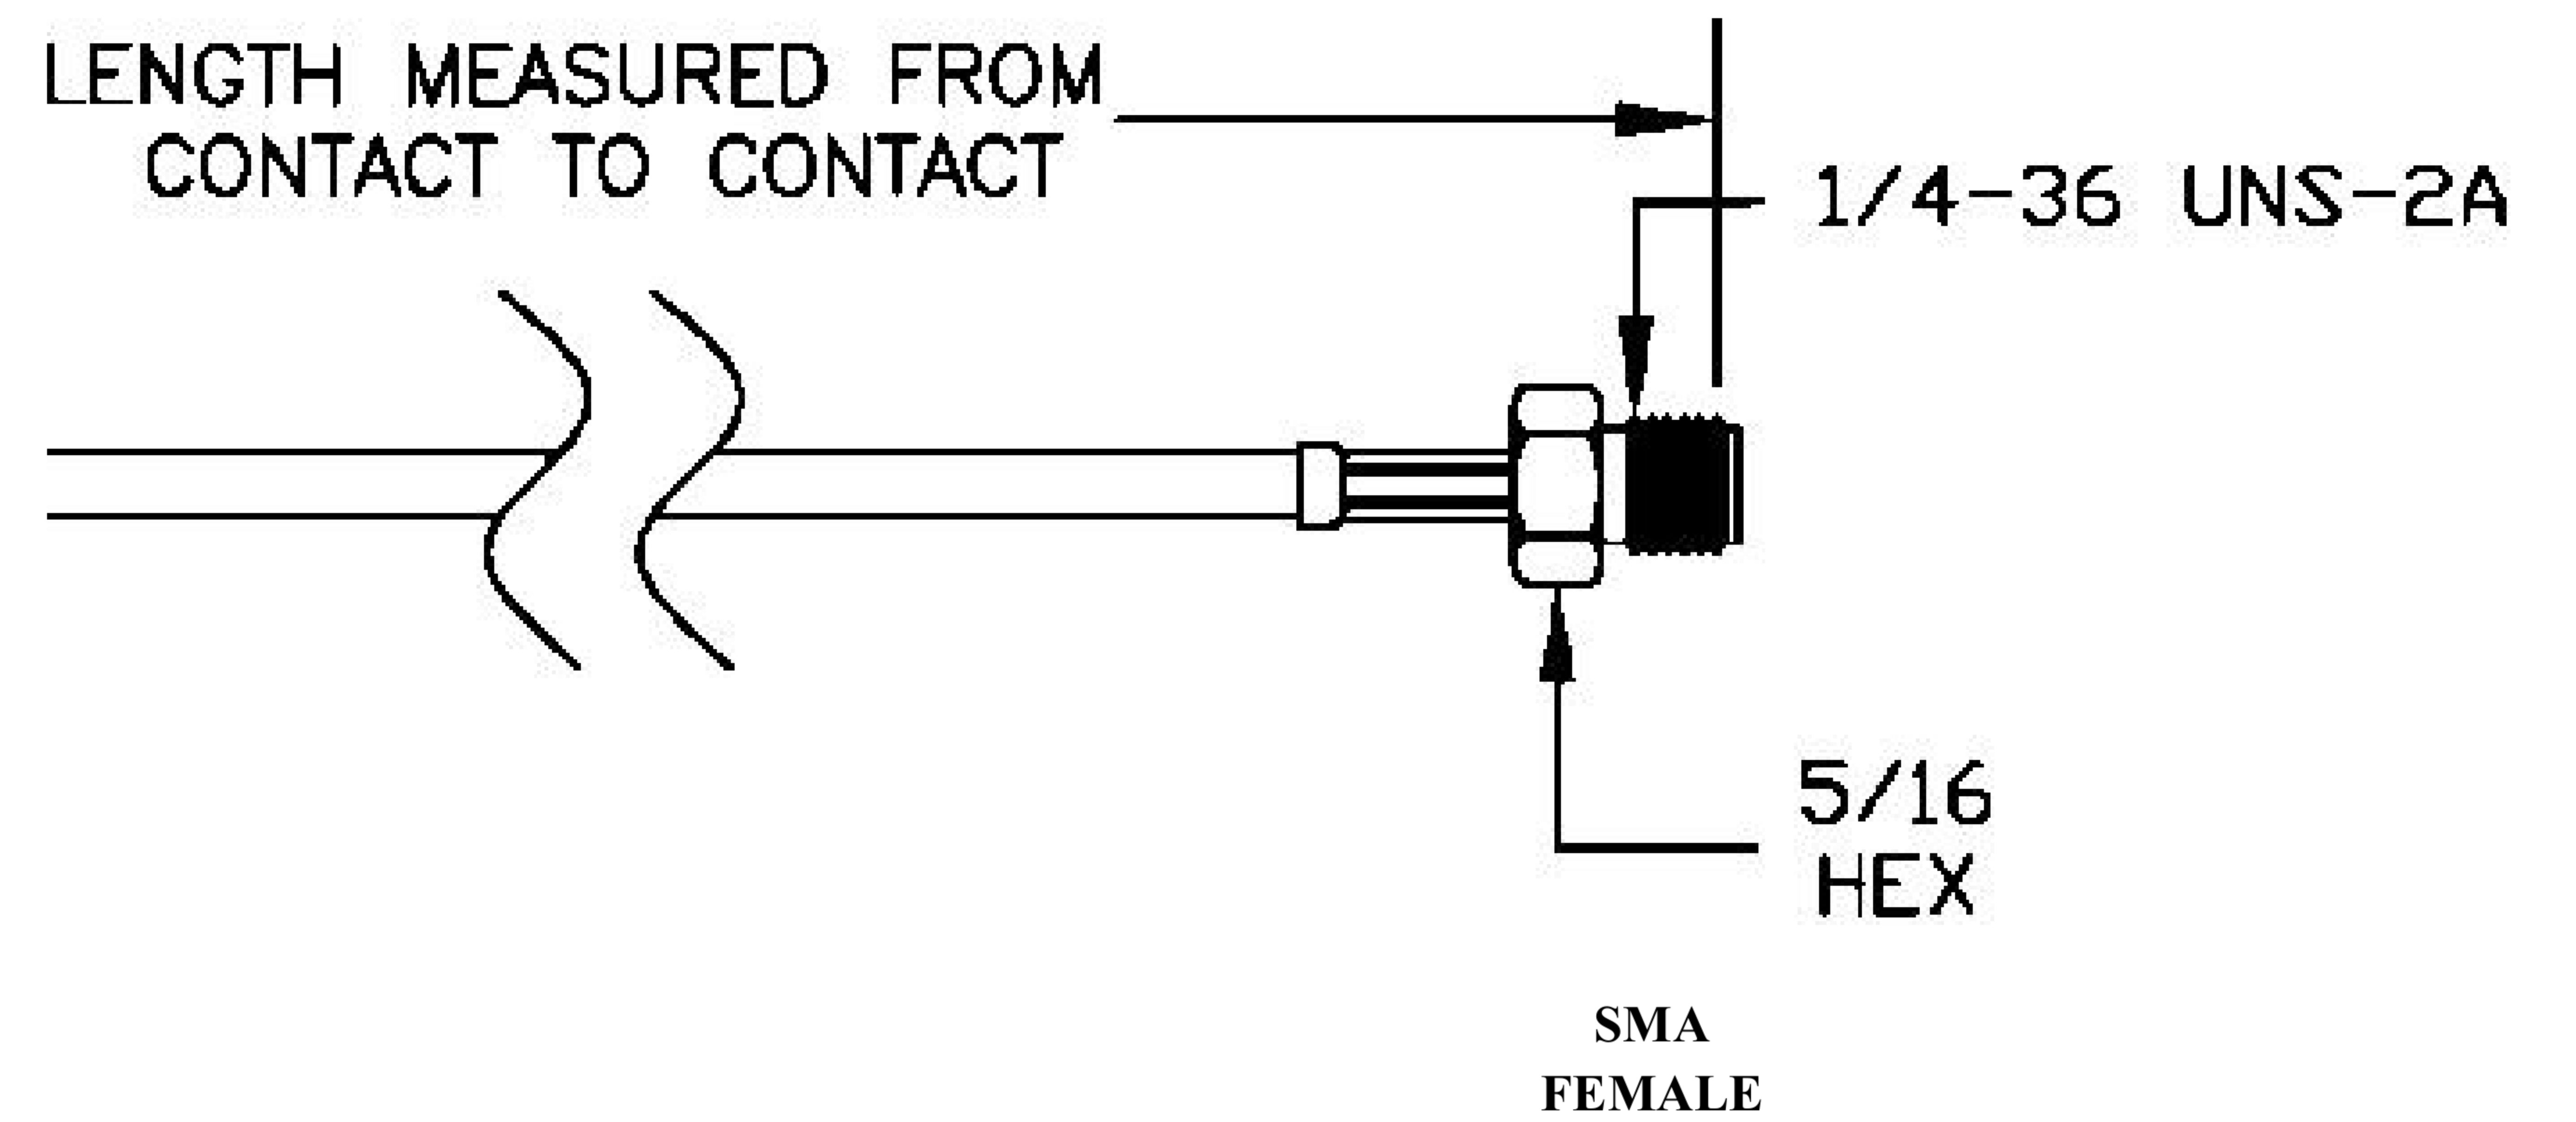

COMPONENTS	IMPEDANCE
FAKRAJACK	50 OHM
SMAFEMALE	50 OHM
ET-C100	50 OHM

Standard Lengths	
-12	12"
-24	24"
-36	36"
-48	48"
-60	60"
-XXX	Custom Length in Inches

Part Configurator			
1. Replace Y with code.			
2. Replace XX with length in inches.			
CODING	JACK	COLOR	APPLICATION
A	H	BLACK	RADIO WITH PHANTOM SUPPLY
B	H	WHITE	RADIO WITHOUT PHANTOM SUPPLY
C	D	BLUE	GPS: TELEMATICS OR NAVIGATION
D	D	BORDEAUX	GSM: CELLULAR PHONE
H	T	VIOLET	GPS: TELEMATICS AND NAVIGATION
I	R	BEIGE	BLUETOOTH
K	H	CURRY	RADIO WITH IF OUTPUT (ANTENNA DIVERSITY)
Z	R	WATER BLUE	NEUTRAL CODING

FAKRA JACK

8th Floor, Building 1, Yongfu Science and Technology Center Industrial Park, Nanzha District 5, Humen, 523900, Dongguan, Guangdong, China.

Website: www.ebeestock.com

Email: sales@ebeestock.com

COAXIAL & FIBER OPTICS

DWG TITLE	ET22627	DES_	sma-female-to-blue-fakra-jack-cable-12-inch-length-using-pe-c100-lszh-coax-0022625
SIZE A | FSCM NO. 53919 | CAD FILE 073102 | SCALE N/A |			127

NOTES:

1. UNLESS OTHERWISE SPECIFIED ALL DIMENSIONS ARE NOMINAL.
2. ALL SPECIFICATIONS ARE SUBJECT TO CHANGE WITHOUT NOTICE AT ANY TIME.