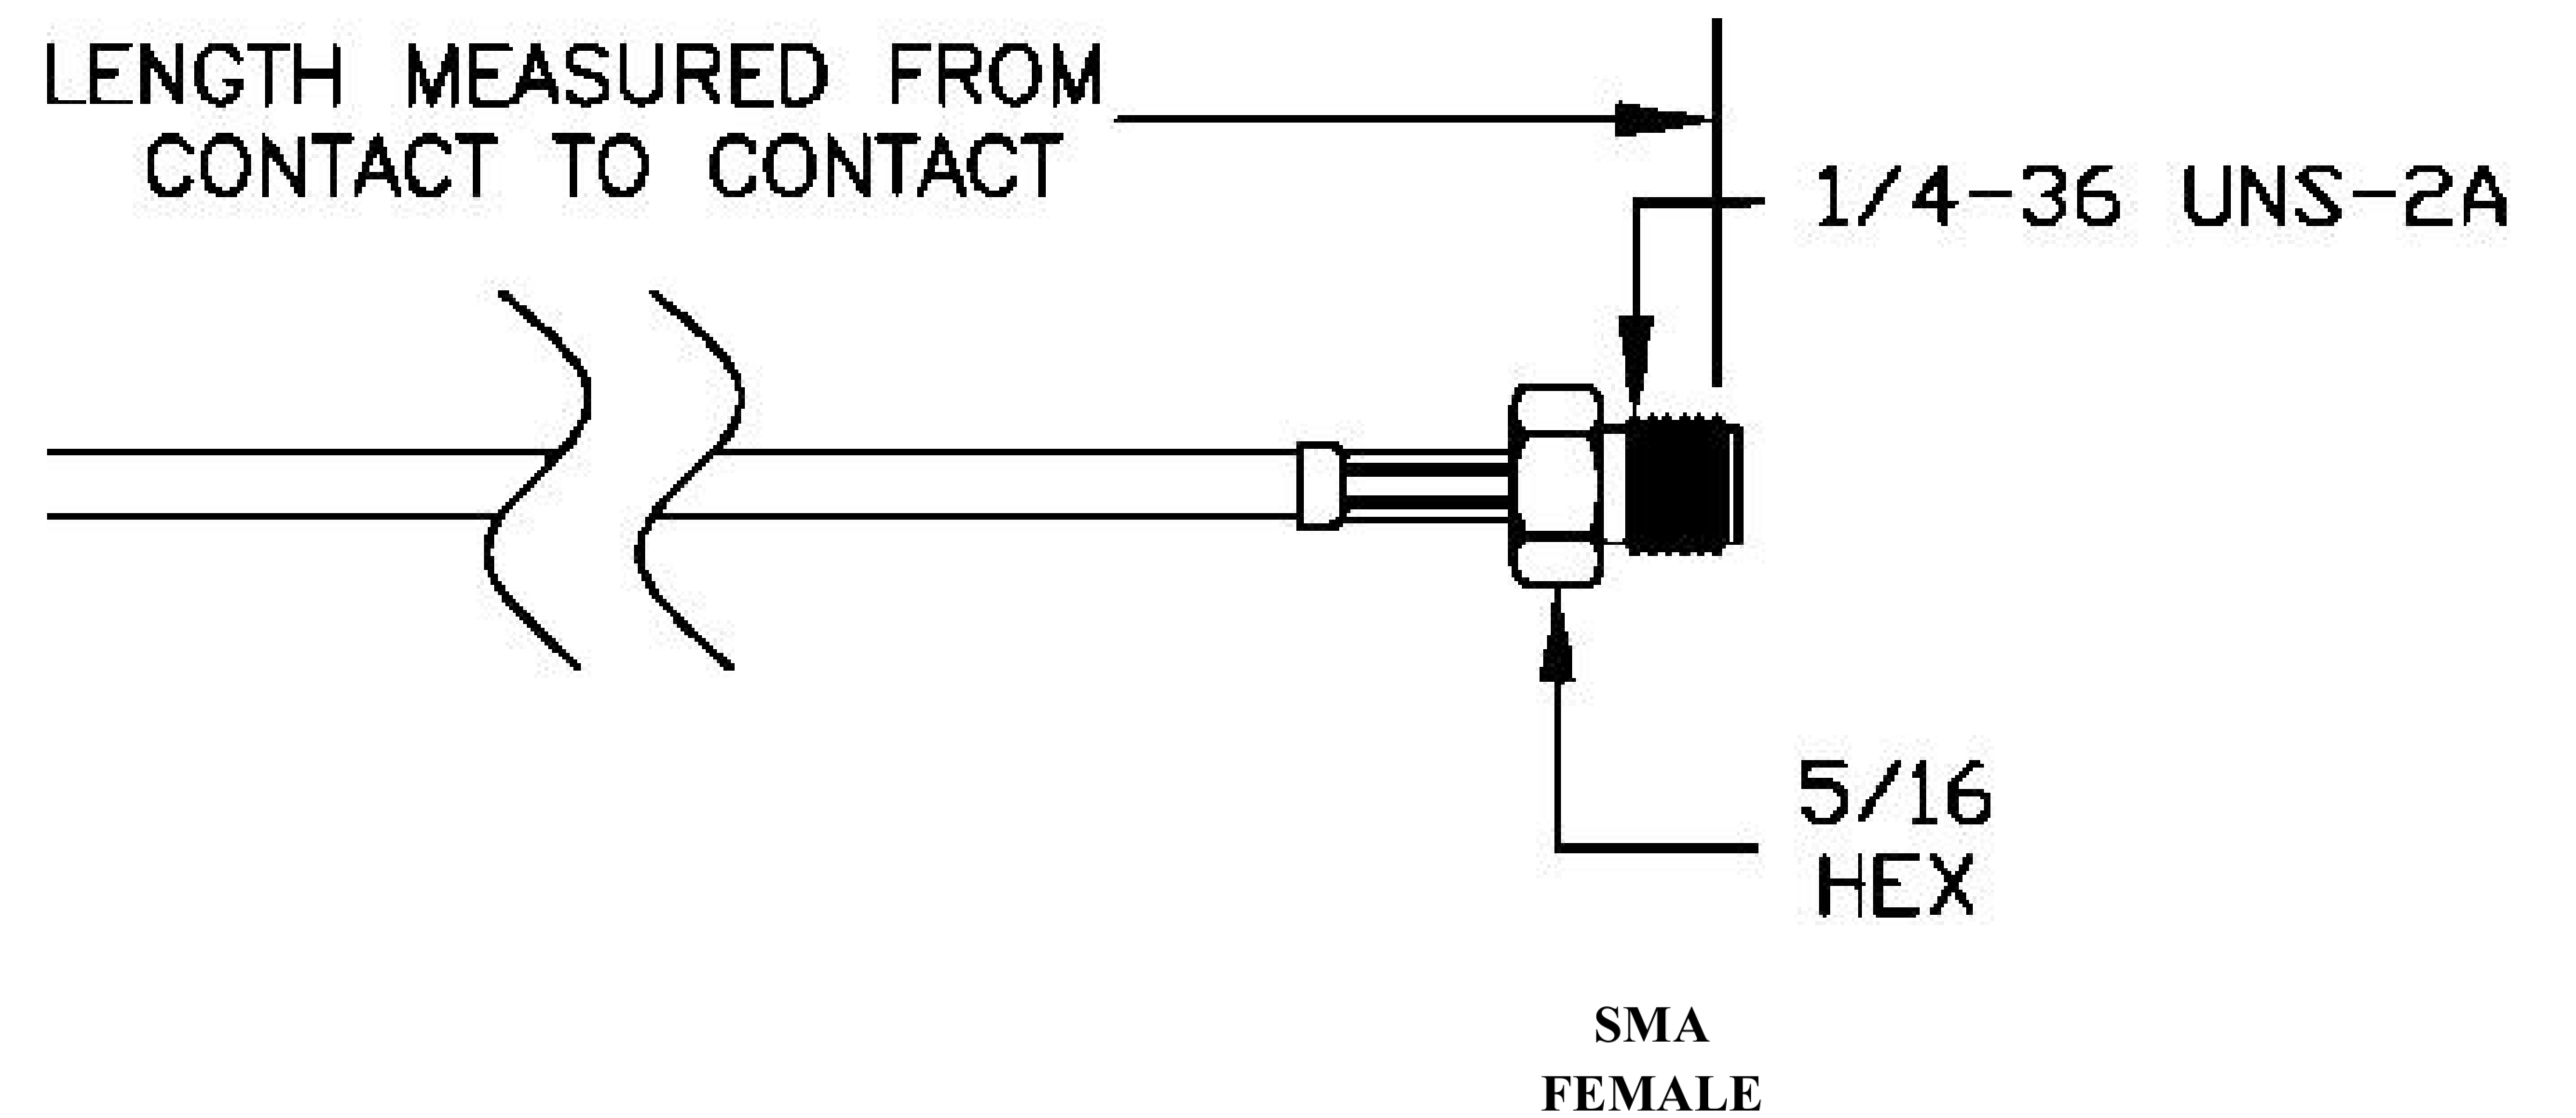

COMPONENTS	IMPEDANCE
FAKRAJACK	50 OHM
SMAFEMALE	50 OHM
ET-C100	50 OHM

Standard Lengths	
-12	12"
-24	24"
-36	36"
-48	48"
-60	60"
-XXX	Custom Length in Inches

Part Configurator			
1. Replace Y with code.			
2. Replace XX with length in inches.			
CODING	JACK	COLOR	APPLICATION
A	H	BLACK	RADIO WITH PHANTOM SUPPLY
B	H	WHITE	RADIO WITHOUT PHANTOM SUPPLY
C	D	BLUE	GPS: TELEMATICS OR NAVIGATION
D	D	BORDEAUX	GSM: CELLULAR PHONE
H	T	VIOLET	GPS: TELEMATICS AND NAVIGATION
I	R	BEIGE	BLUETOOTH
K	H	CURRY	RADIO WITH IF OUTPUT (ANTENNA DIVERSITY)
Z	R	WATER BLUE	NEUTRAL CODING

FAKRA JACK

8th Floor, Building 1, Yongfu Science and Technology Center Industrial Park, Nanzha District 5, Humen, 523900, Dongguan, Guangdong, China.

Website: www.ebeestock.com

Email: sales@ebeestock.com

COAXIAL & FIBER OPTICS

DWG TITLE	ET22628	DES_	sma-female-to-blue-fakra-jack-cable-12-inch-length-using-pe-c100-lszh-coax-0022625

SIZE A | FSCM NO. 53919 | CAD FILE 073102 | SCALE N/A | 127

NOTES:

1. UNLESS OTHERWISE SPECIFIED ALL DIMENSIONS ARE NOMINAL.
2. ALL SPECIFICATIONS ARE SUBJECT TO CHANGE WITHOUT NOTICE AT ANY TIME.