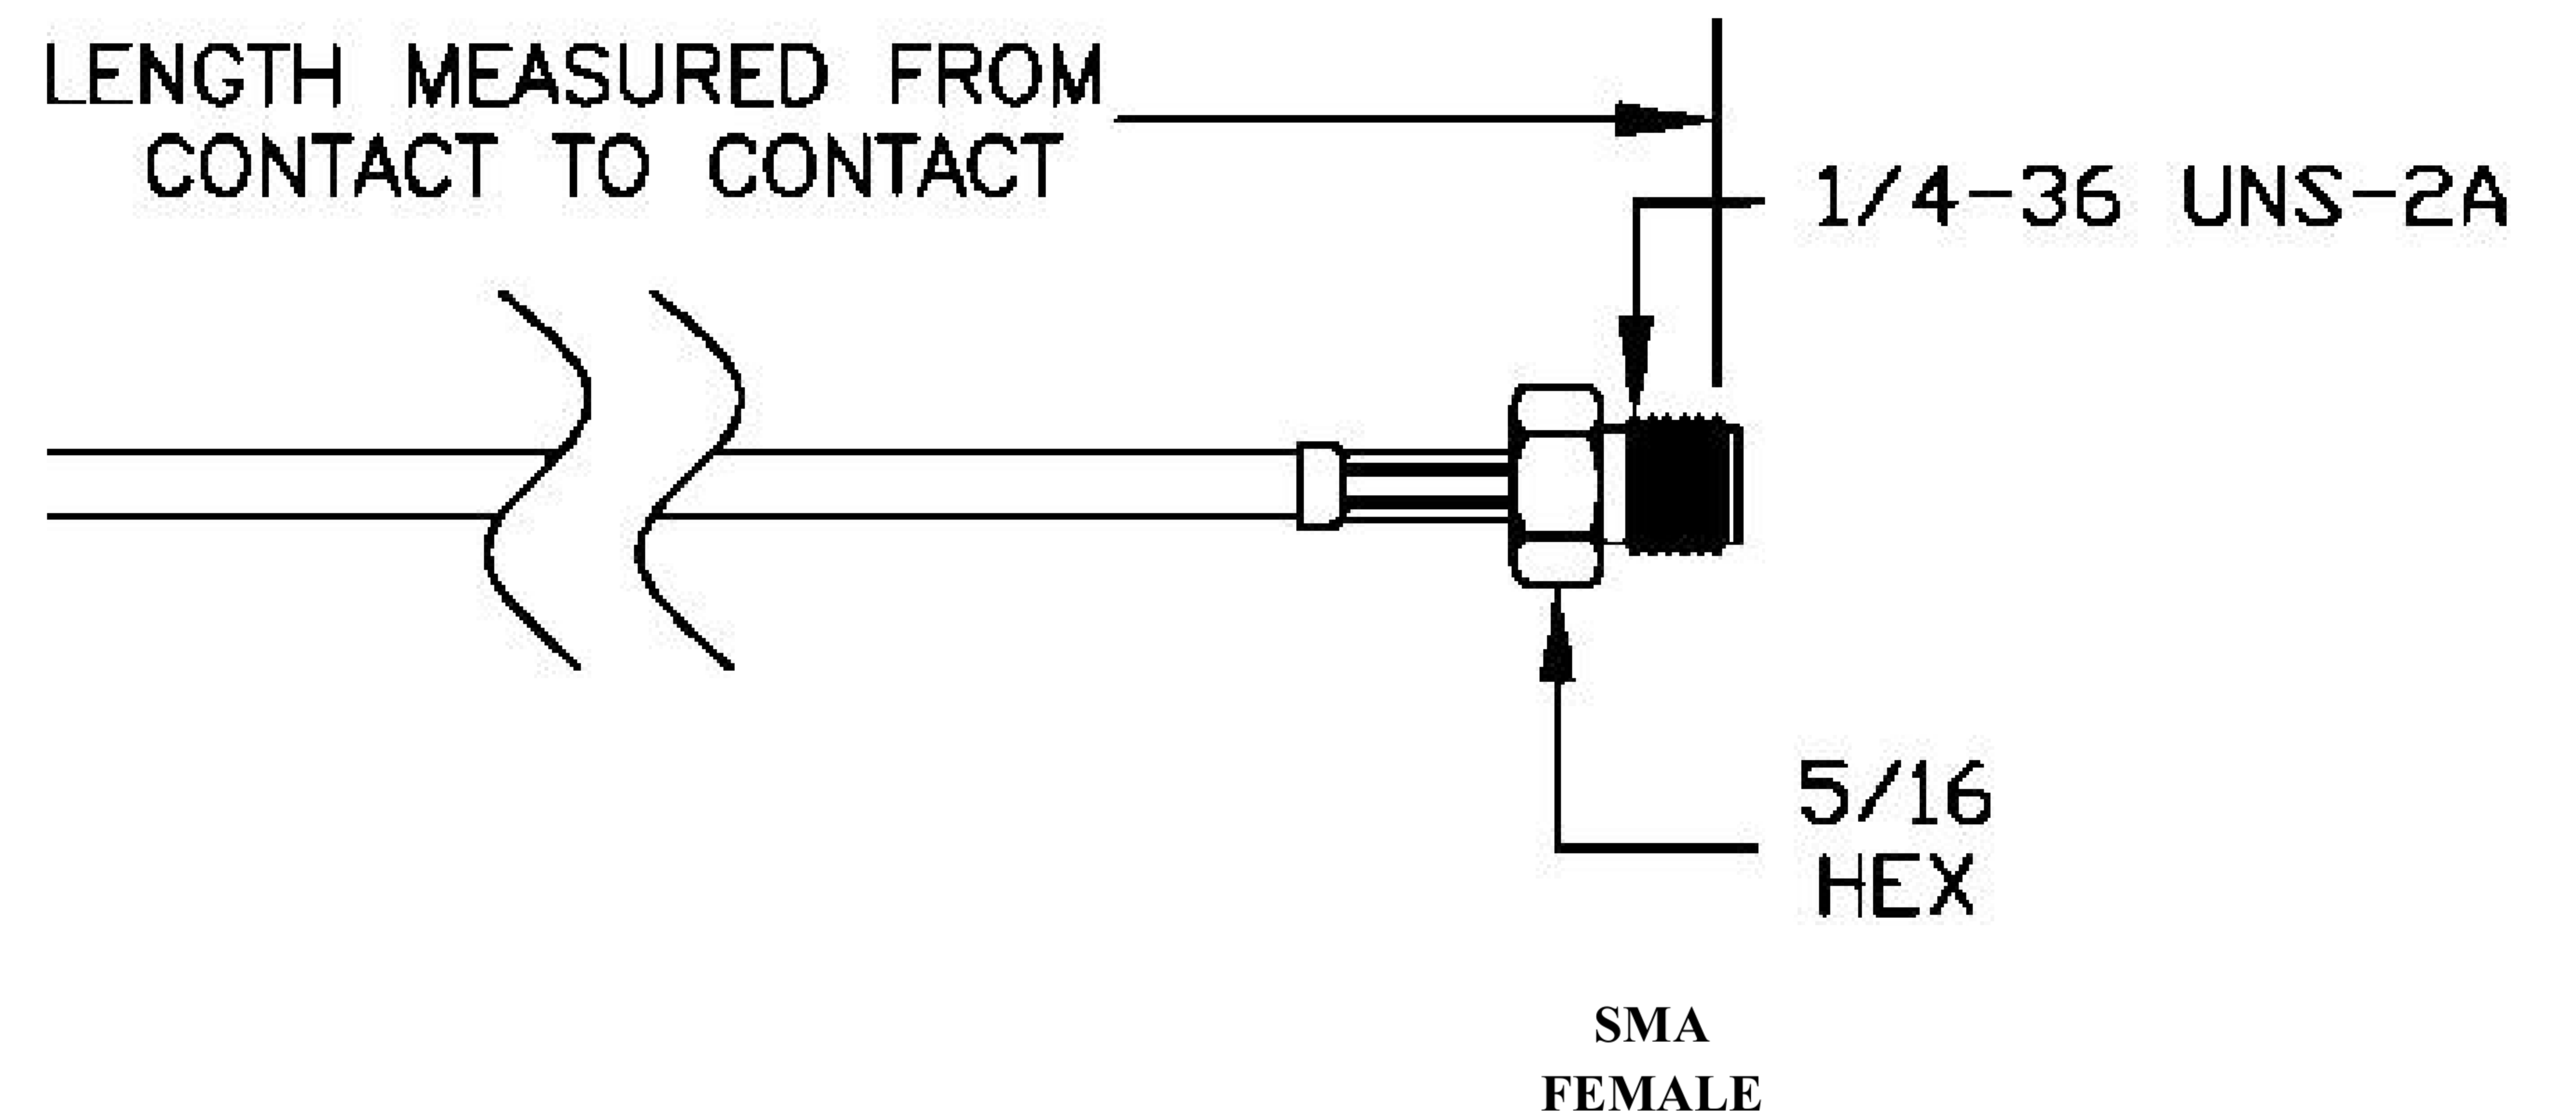

COMPONENTS	IMPEDANCE
FAKRAJACK	50 OHM
SMAFEMALE	50 OHM
ET-C100	50 OHM

Standard Lengths	
-12	12"
-24	24"
-36	36"
-48	48"
-60	60"
-XXX	Custom Length in Inches

Part Configurator			
1. Replace Y with code.			
2. Replace XX with length in inches.			
CODING	JACK	COLOR	APPLICATION
A	H	BLACK	RADIO WITH PHANTOM SUPPLY
B	H	WHITE	RADIO WITHOUT PHANTOM SUPPLY
C	D	BLUE	GPS: TELEMATICS OR NAVIGATION
D	D	BORDEAUX	GSM: CELLULAR PHONE
H	T	VIOLET	GPS: TELEMATICS AND NAVIGATION
I	R	BEIGE	BLUETOOTH
K	H	CURRY	RADIO WITH IF OUTPUT (ANTENNA DIVERSITY)
Z	R	WATER BLUE	NEUTRAL CODING

FAKRA JACK

8th Floor, Building 1, Yongfu Science and Technology Center Industrial Park, Nanzha District 5, Humen, 523900, Dongguan, Guangdong, China.

Website: www.ebeestock.com

Email: sales@ebeestock.com

COAXIAL & FIBER OPTICS

DWG TITLE	ET22629	DES_	sma-female-to-blue-fakra-jack-cable-12-inch-length-using-pe-c100-lszh-coax-0022625

SIZE A | FSCM NO. 53919 | CAD FILE 073102 | SCALE N/A | 127

NOTES:

1. UNLESS OTHERWISE SPECIFIED ALL DIMENSIONS ARE NOMINAL.
2. ALL SPECIFICATIONS ARE SUBJECT TO CHANGE WITHOUT NOTICE AT ANY TIME.