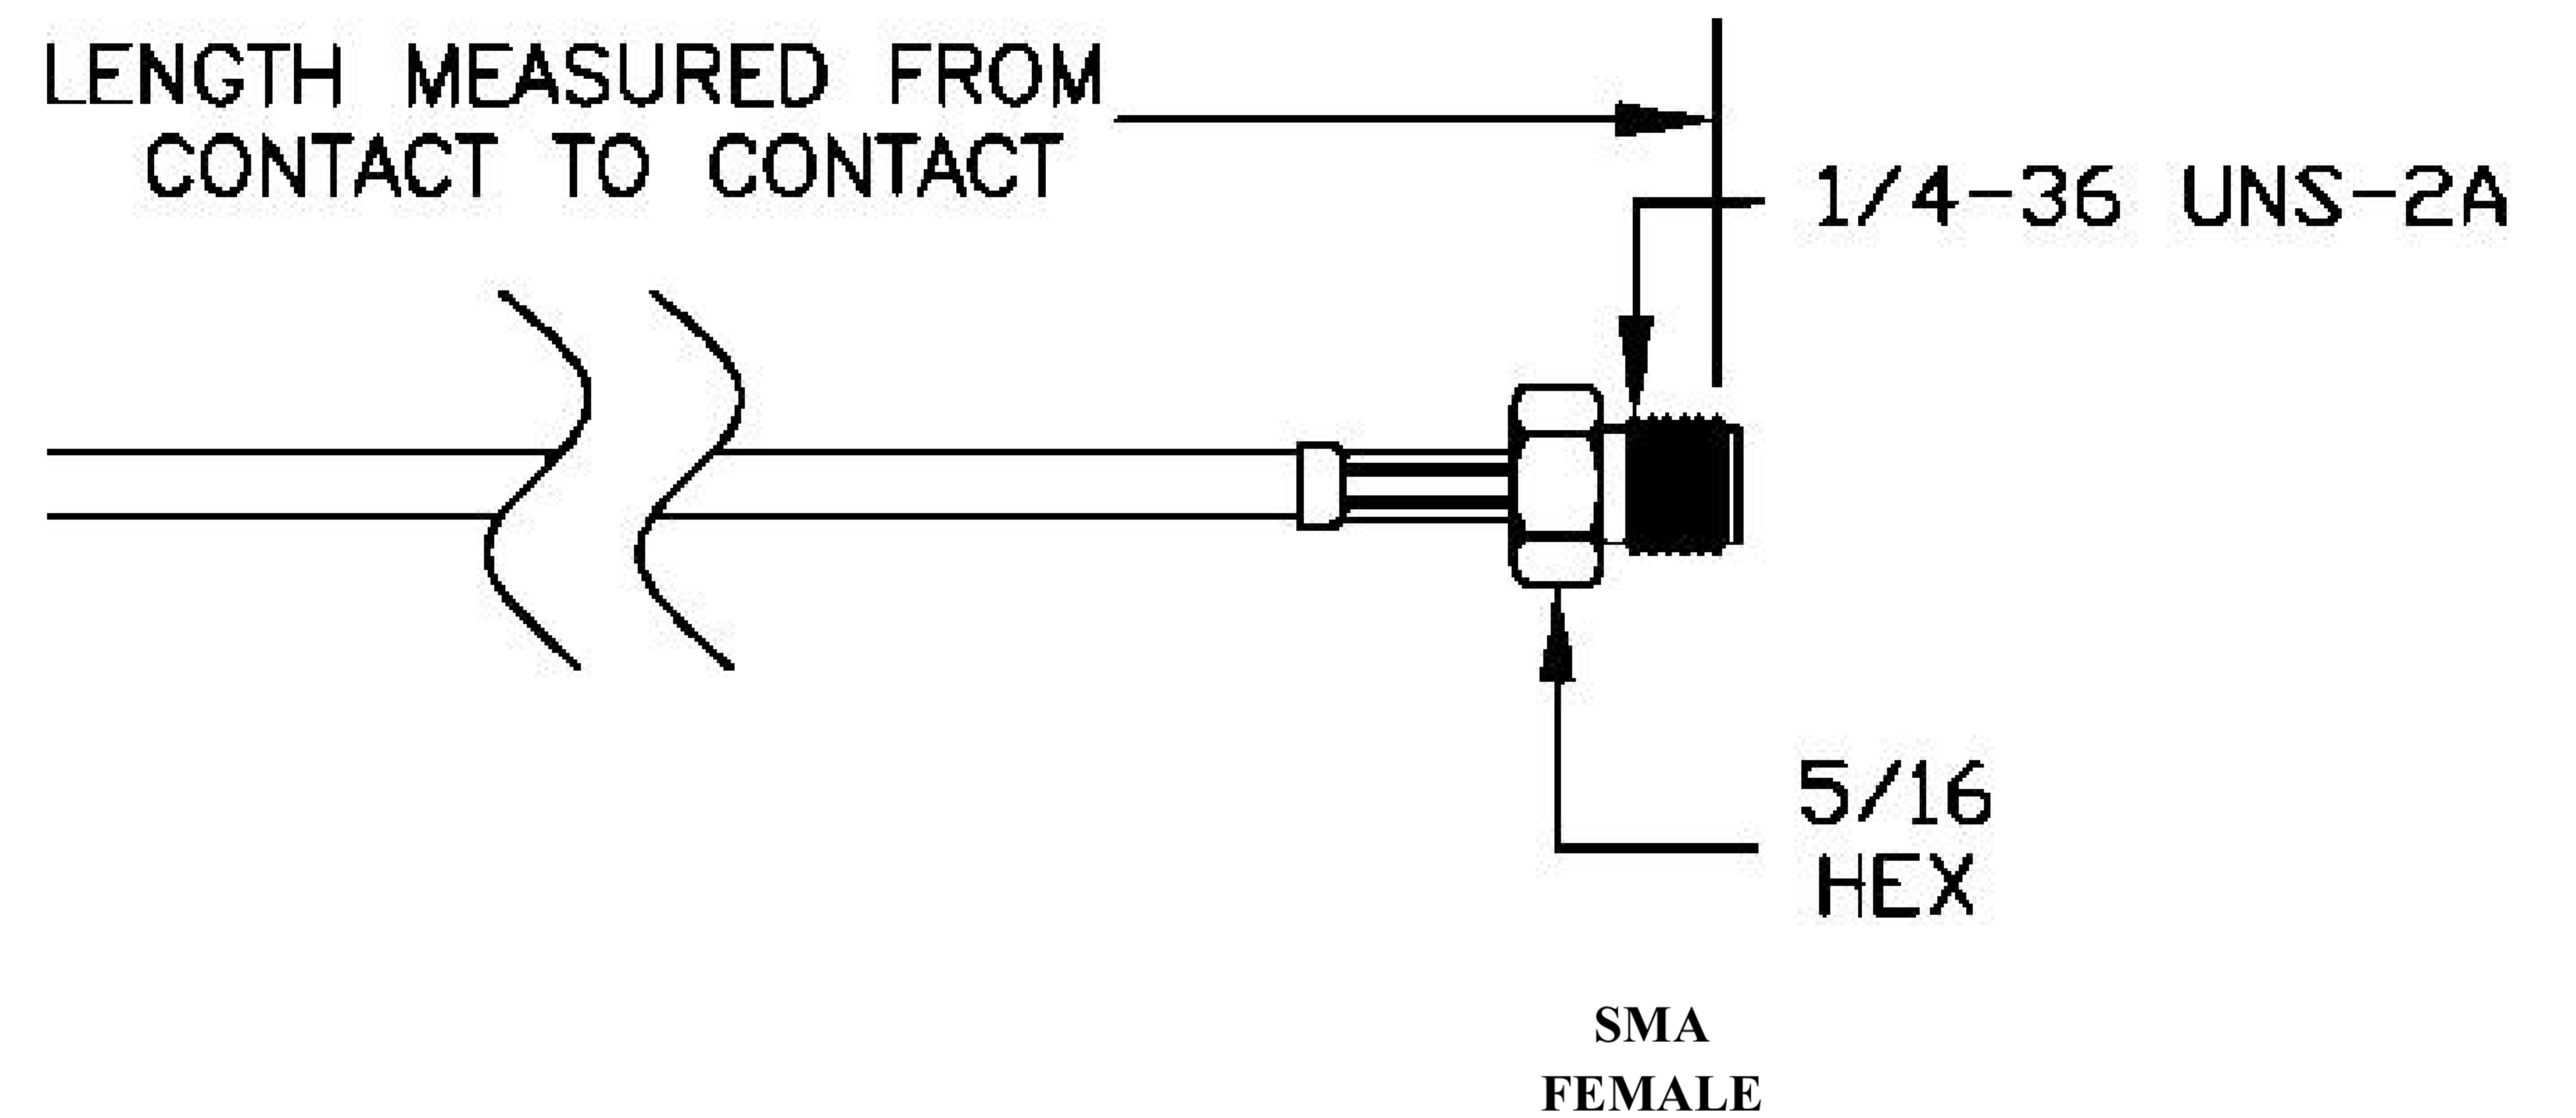

COMPONENTS	IMPEDANCE
FAKRAJACK	50 OHM
SMAFEMALE	50 OHM
ET-C100	50 OHM

Standard Lengths	
-12	12"
-24	24"
-36	36"
-48	48"
-60	60"
-XXX	Custom Length in Inches

Part Configurator			
1. Replace Y with code.			
2. Replace XX with length in inches.			
CODING	JACK	COLOR	APPLICATION
A	H	BLACK	RADIO WITH PHANTOM SUPPLY
B	H	WHITE	RADIO WITHOUT PHANTOM SUPPLY
C	D	BLUE	GPS: TELEMATICS OR NAVIGATION
D	D	BORDEAUX	GSM: CELLULAR PHONE
H	T	VIOLET	GPS: TELEMATICS AND NAVIGATION
I	R	BEIGE	BLUETOOTH
K	H	CURRY	RADIO WITH IF OUTPUT (ANTENNA DIVERSITY)
Z	R	WATER BLUE	NEUTRAL CODING

FAKRA JACK

8th Floor, Building 1, Yongfu Science and Technology Center Industrial Park, Nanzha District 5, Humen, 523900, Dongguan, Guangdong, China.

Website: www.ebeestock.com

Email: sales@ebeestock.com

COAXIAL & FIBER OPTICS

DWG TITLE	ET22630	DES_	sma-female-to-bordeaux-fakra-jack-cable-12-inch-length-using-pe-c100-l-szh-coax-0022630
SIZE A | FSCM NO. 53919 | CAD FILE 073102 | SCALE N/A |			127

NOTES:

1. UNLESS OTHERWISE SPECIFIED ALL DIMENSIONS ARE NOMINAL.
2. ALL SPECIFICATIONS ARE SUBJECT TO CHANGE WITHOUT NOTICE AT ANY TIME.