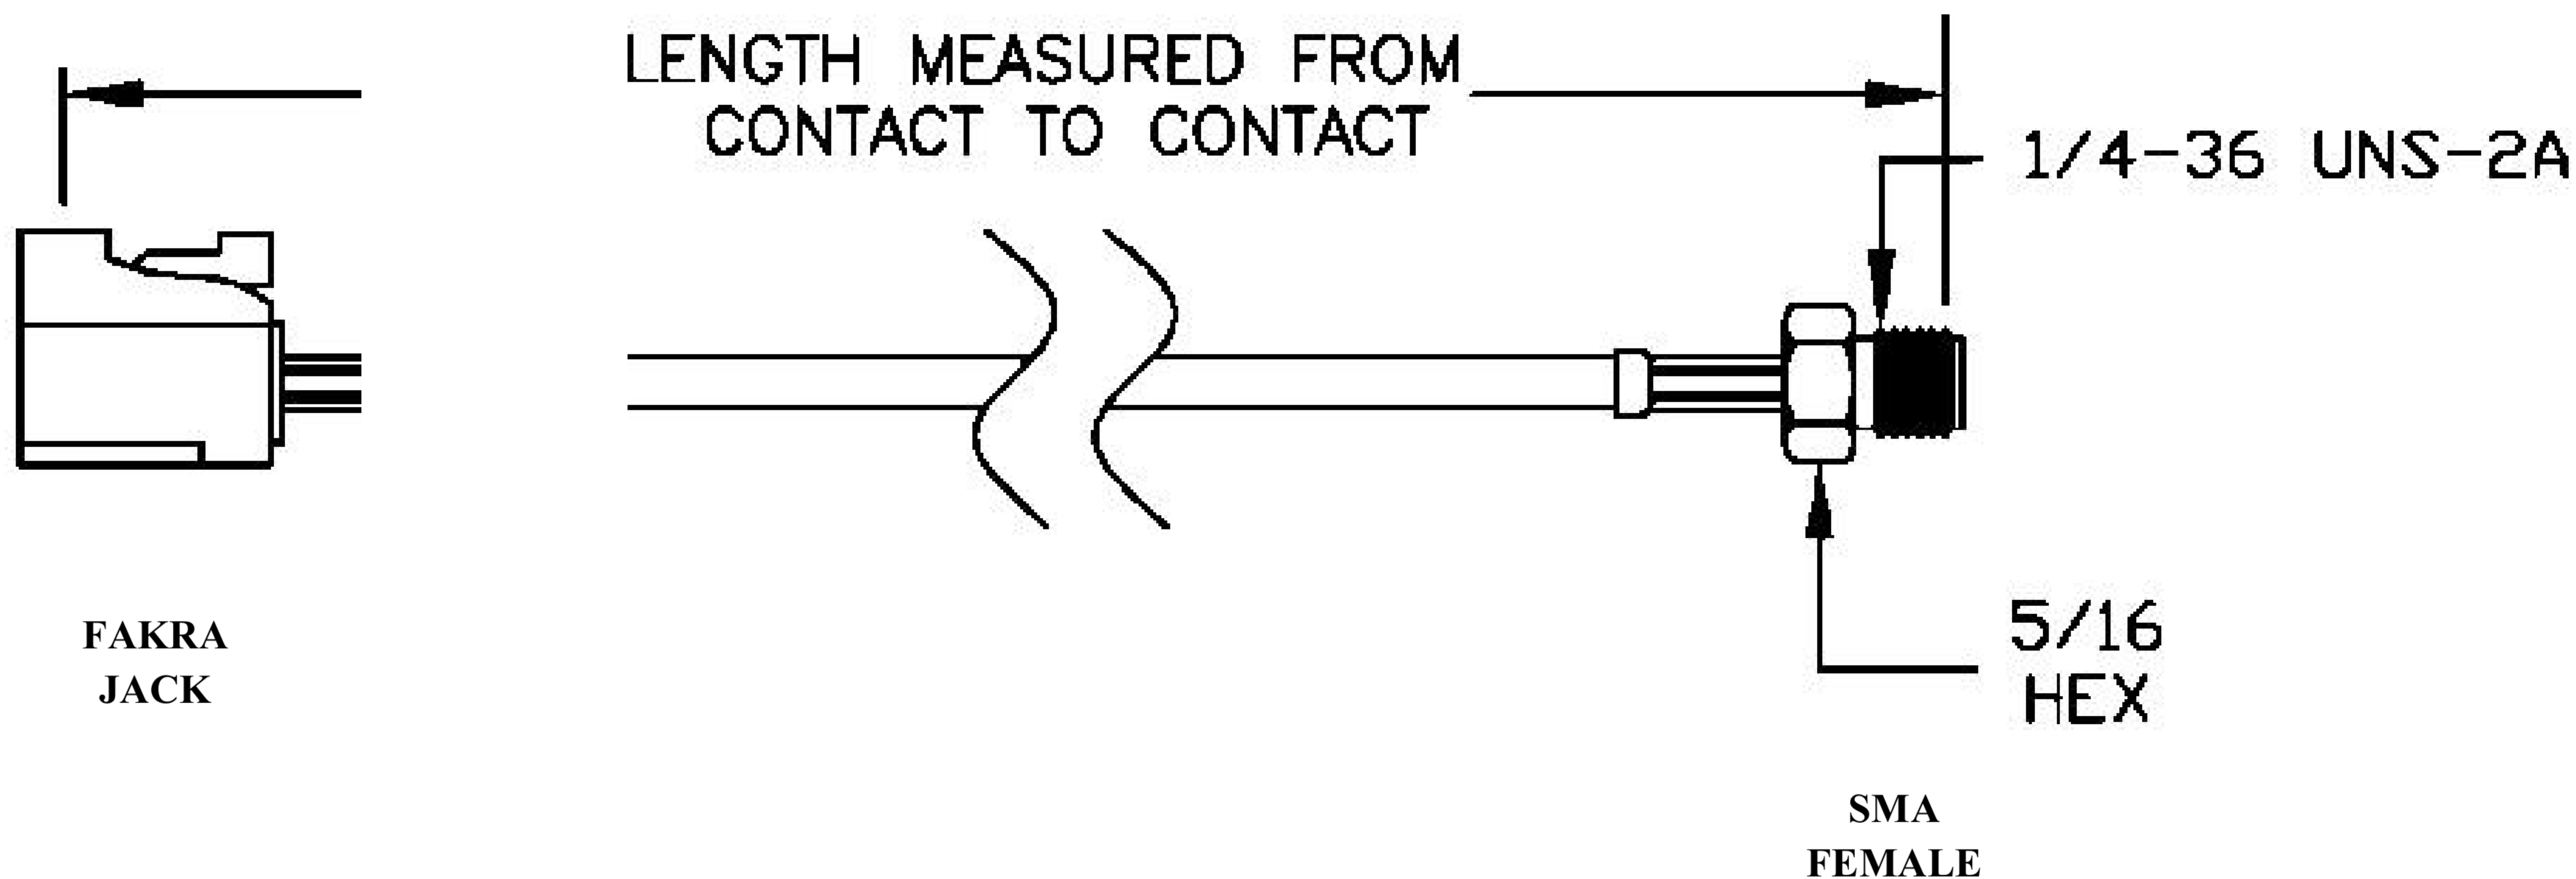

COMPONENTS	IMPEDANCE
FAKRAJACK	50 OHM
SMAFEMALE	50 OHM
ET-C100	50 OHM

Standard Lengths	
-12	12"
-24	24"
-36	36"
-48	48"
-60	60"
-XXX	Custom Length in Inches

Part Configurator			
1. Replace Y with code.			
2. Replace XX with length in inches.			
CODING	JACK	COLOR	APPLICATION
A	H	BLACK	RADIO WITH PHANTOM SUPPLY
B	H	WHITE	RADIO WITHOUT PHANTOM SUPPLY
C	D	BLUE	GPS: TELEMATICS OR NAVIGATION
D	D	BORDEAUX	GSM: CELLULAR PHONE
H	T	VIOLET	GPS: TELEMATICS AND NAVIGATION
I	R	BEIGE	BLUETOOTH
K	H	CURRY	RADIO WITH IF OUTPUT (ANTENNA DIVERSITY)
Z	R	WATER BLUE	NEUTRAL CODING

DWG TITLE	ET22631	DES_	sma-female-to-bordeaux-fakra-jack-cable-12-inch-length-using-pe-c100-l-szh-coax-0022630
-----------	---------	------	---

SIZE A | FSCM NO. 53919 | CAD FILE 073102 | SCALE N/A | 127