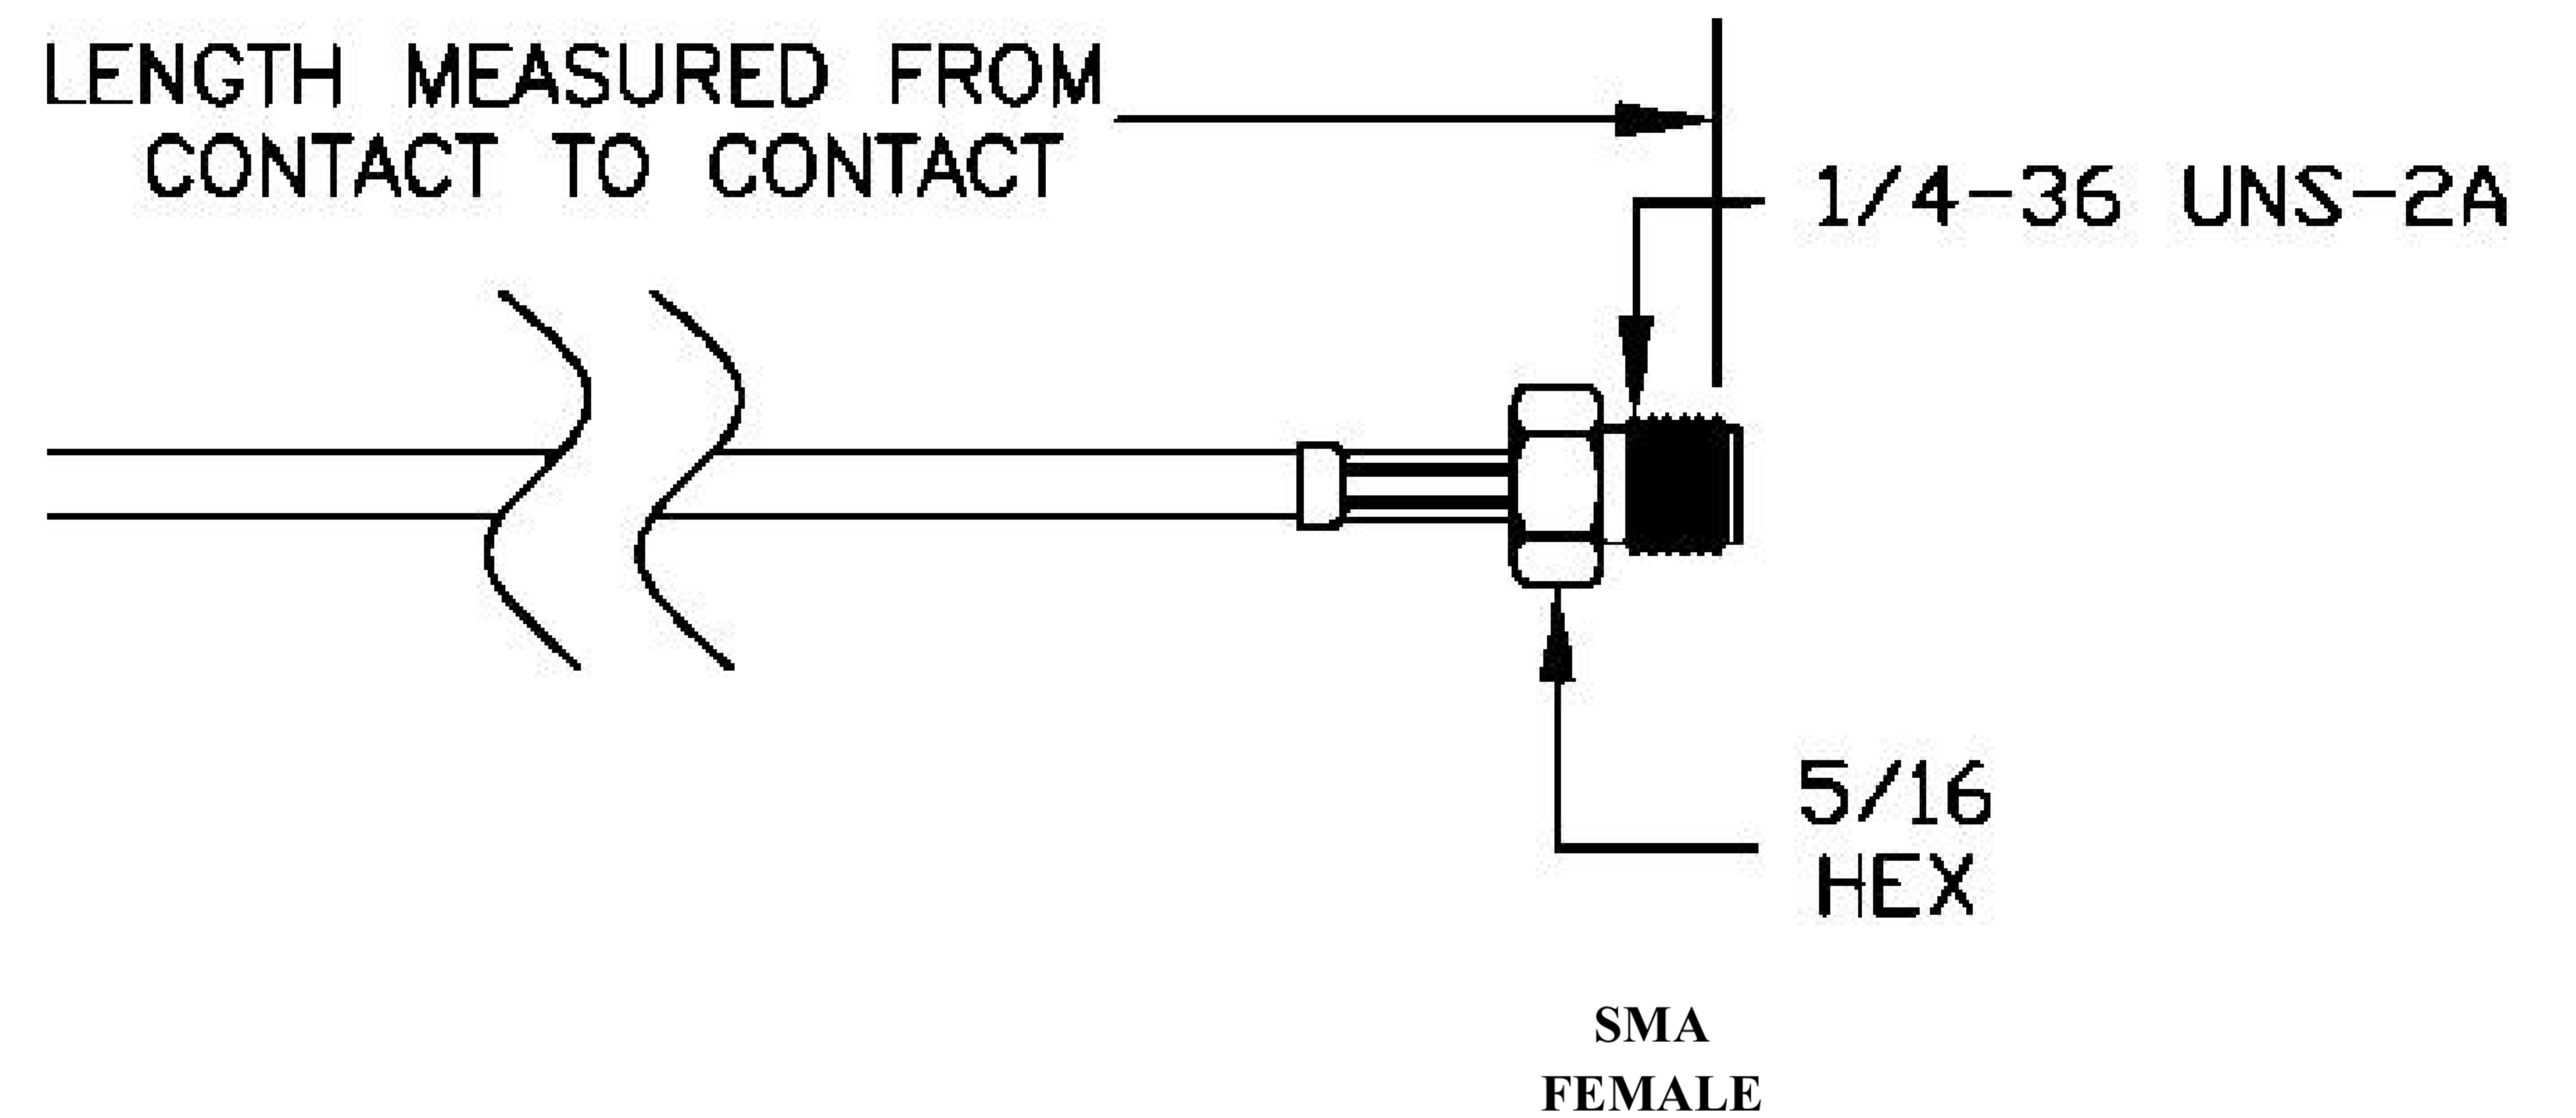

COMPONENTS	IMPEDANCE
FAKRAJACK	50 OHM
SMAFEMALE	50 OHM
ET-C100	50 OHM

Standard Lengths	
-12	12"
-24	24"
-36	36"
-48	48"
-60	60"
-XXX	Custom Length in Inches

Part Configurator			
1. Replace Y with code.			
2. Replace XX with length in inches.			
CODING	JACK	COLOR	APPLICATION
A	H	BLACK	RADIO WITH PHANTOM SUPPLY
B	H	WHITE	RADIO WITHOUT PHANTOM SUPPLY
C	D	BLUE	GPS: TELEMATICS OR NAVIGATION
D	D	BORDEAUX	GSM: CELLULAR PHONE
H	T	VIOLET	GPS: TELEMATICS AND NAVIGATION
I	R	BEIGE	BLUETOOTH
K	H	CURRY	RADIO WITH IF OUTPUT (ANTENNA DIVERSITY)
Z	R	WATER BLUE	NEUTRAL CODING

FAKRA JACK

8th Floor, Building 1, Yongfu Science and Technology Center Industrial Park, Nanzha District 5, Humen, 523900, Dongguan, Guangdong, China.

Website: www.ebeestock.com

Email: sales@ebeestock.com

COAXIAL & FIBER OPTICS

DWG TITLE	ET22632	DES_	sma-female-to-bordeaux-fakra-jack-cable-12-inch-length-using-pe-c100-l-szh-coax-0022630
SIZE A | FSCM NO. 53919 | CAD FILE 073102 | SCALE N/A |			127

NOTES:

1. UNLESS OTHERWISE SPECIFIED ALL DIMENSIONS ARE NOMINAL.
2. ALL SPECIFICATIONS ARE SUBJECT TO CHANGE WITHOUT NOTICE AT ANY TIME.