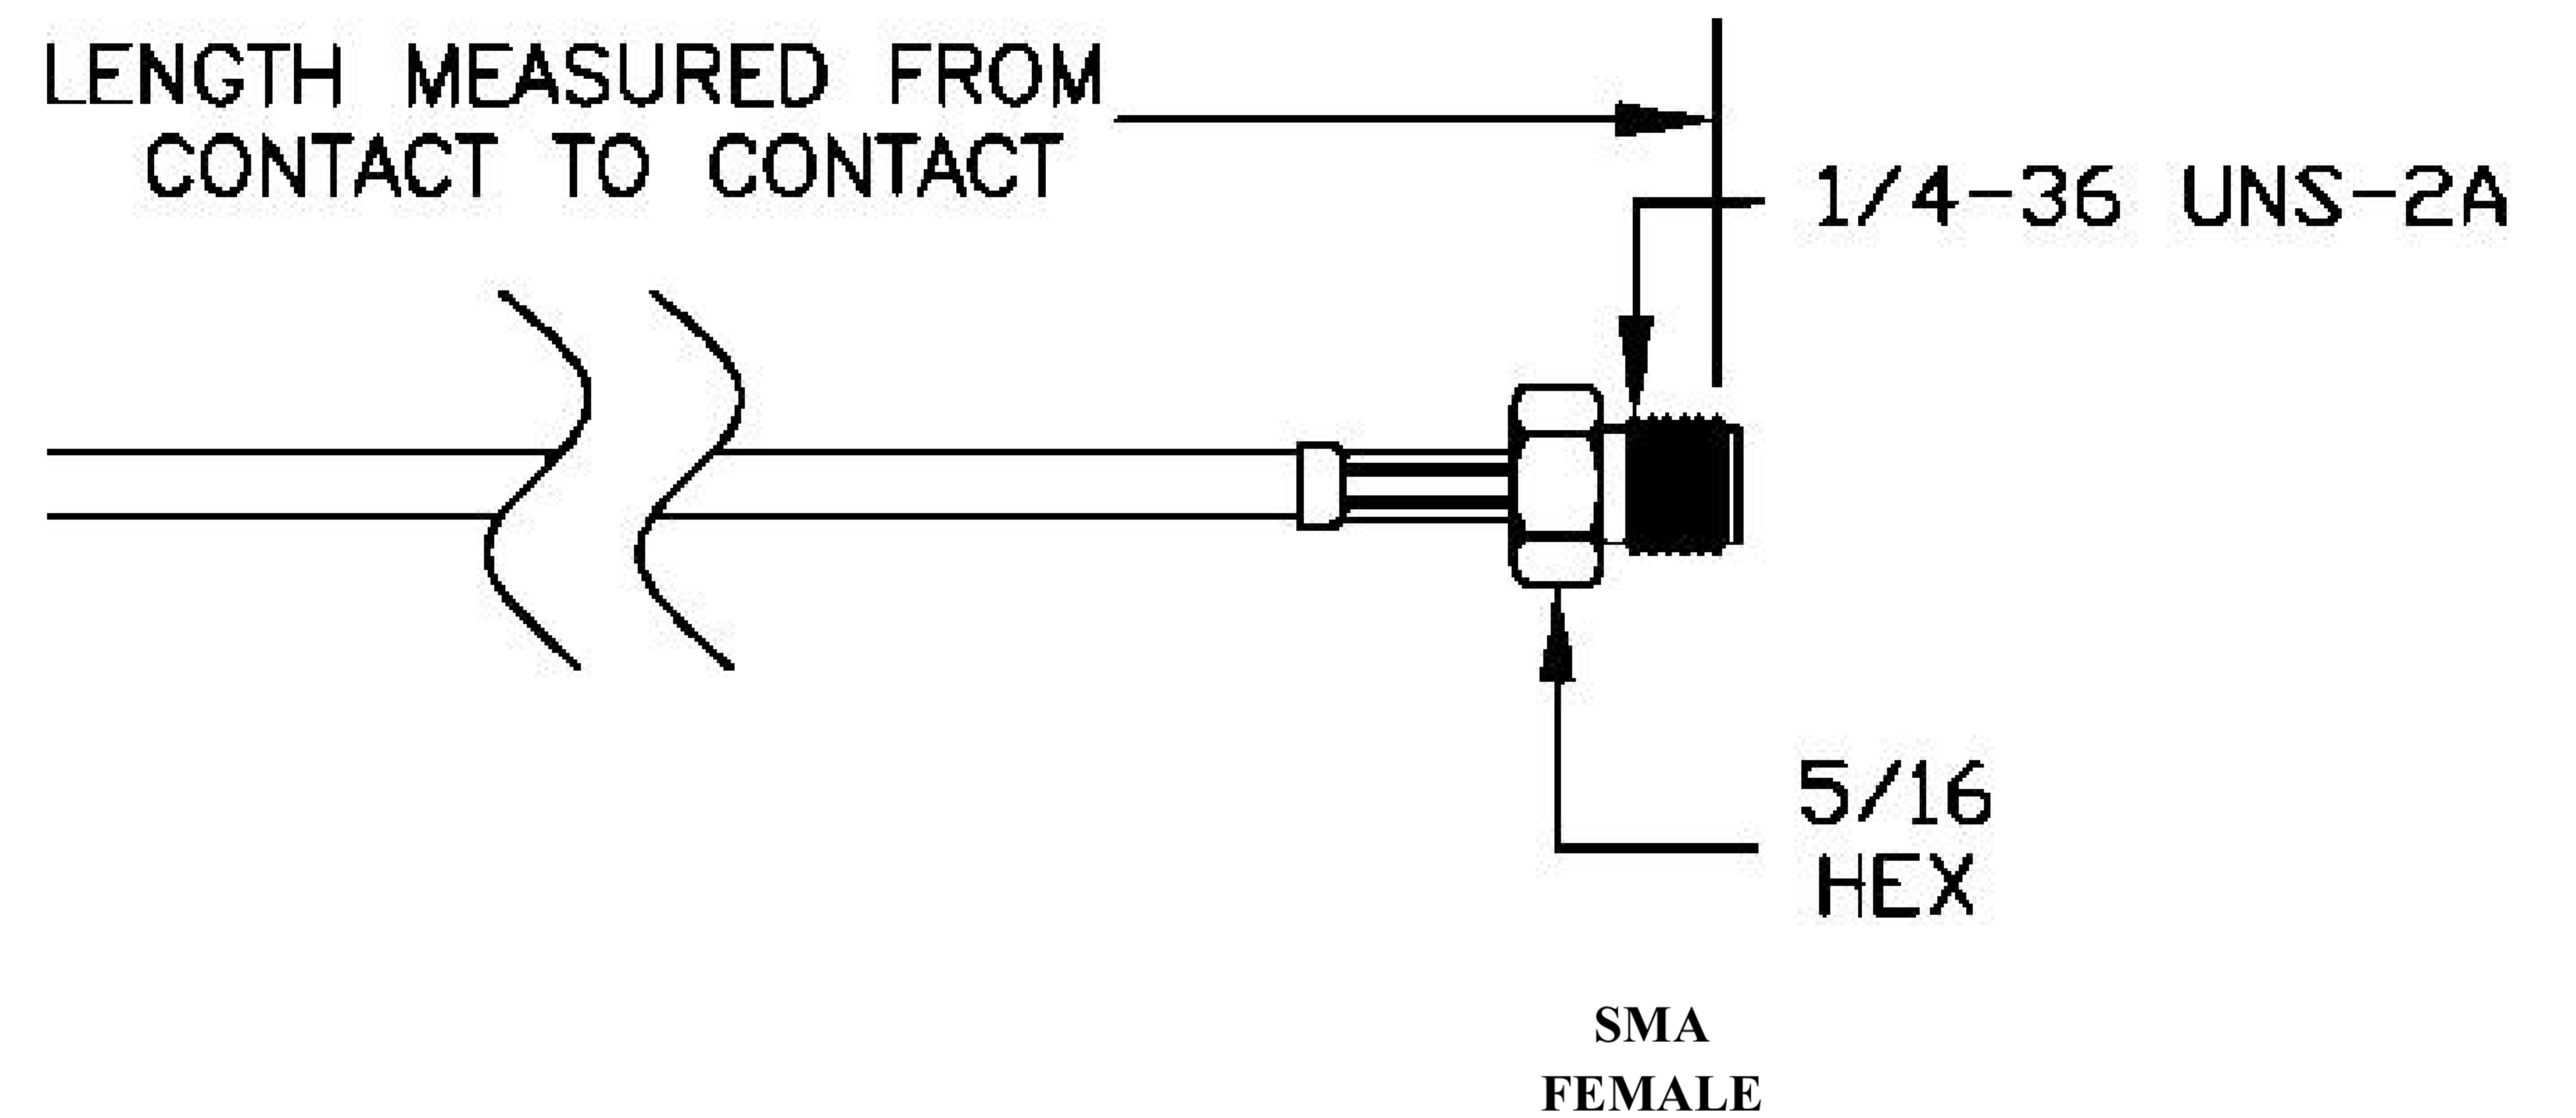

COMPONENTS	IMPEDANCE
FAKRAJACK	50 OHM
SMAFEMALE	50 OHM
ET-C100	50 OHM

Standard Lengths	
-12	12"
-24	24"
-36	36"
-48	48"
-60	60"
-XXX	Custom Length in Inches

Part Configurator			
1. Replace Y with code.			
2. Replace XX with length in inches.			
CODING	JACK	COLOR	APPLICATION
A	H	BLACK	RADIO WITH PHANTOM SUPPLY
B	H	WHITE	RADIO WITHOUT PHANTOM SUPPLY
C	D	BLUE	GPS: TELEMATICS OR NAVIGATION
D	D	BORDEAUX	GSM: CELLULAR PHONE
H	T	VIOLET	GPS: TELEMATICS AND NAVIGATION
I	R	BEIGE	BLUETOOTH
K	H	CURRY	RADIO WITH IF OUTPUT (ANTENNA DIVERSITY)
Z	R	WATER BLUE	NEUTRAL CODING

FAKRA JACK

8th Floor, Building 1, Yongfu Science and Technology Center Industrial Park, Nanzha District 5, Humen, 523900, Dongguan, Guangdong, China.

Website: www.ebeestock.com

Email: sales@ebeestock.com

COAXIAL & FIBER OPTICS

DWG TITLE	ET22633	DES_	sma-female-to-bordeaux-fakra-jack-cable-12-inch-length-using-pe-c100-l-szh-coax-0022630

SIZE A | FSCM NO. 53919 | CAD FILE 073102 | SCALE N/A | 127

NOTES:

1. UNLESS OTHERWISE SPECIFIED ALL DIMENSIONS ARE NOMINAL.
2. ALL SPECIFICATIONS ARE SUBJECT TO CHANGE WITHOUT NOTICE AT ANY TIME.