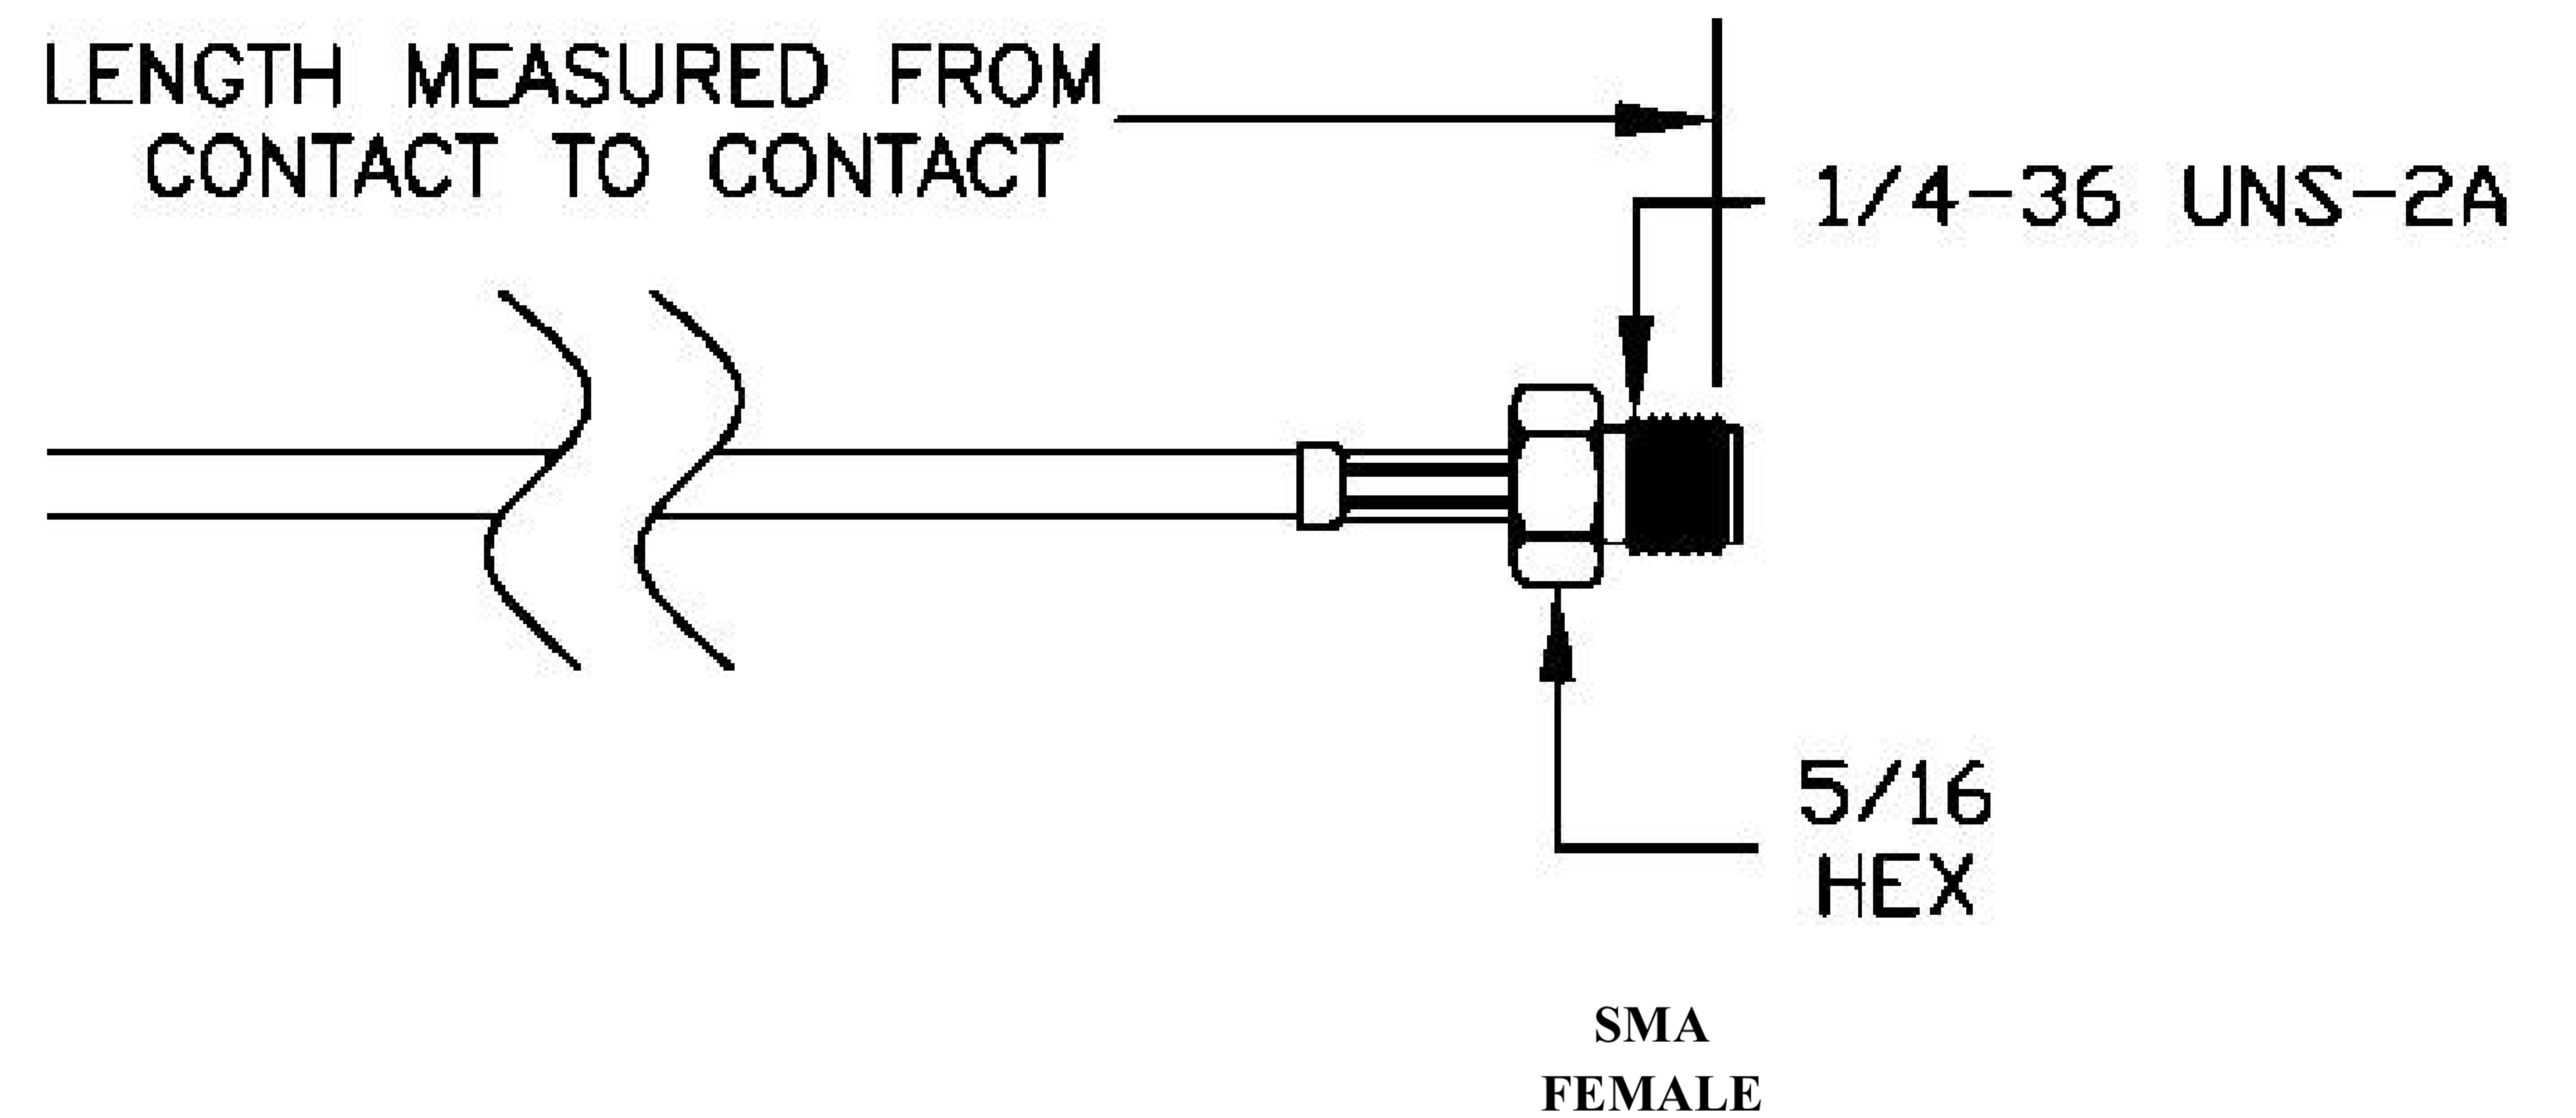

COMPONENTS	IMPEDANCE
FAKRAJACK	50 OHM
SMAFEMALE	50 OHM
ET-C100	50 OHM

Standard Lengths	
-12	12"
-24	24"
-36	36"
-48	48"
-60	60"
-XXX	Custom Length in Inches

Part Configurator			
1. Replace Y with code.			
2. Replace XX with length in inches.			
CODING	JACK	COLOR	APPLICATION
A	H	BLACK	RADIO WITH PHANTOM SUPPLY
B	H	WHITE	RADIO WITHOUT PHANTOM SUPPLY
C	D	BLUE	GPS: TELEMATICS OR NAVIGATION
D	D	BORDEAUX	GSM: CELLULAR PHONE
H	T	VIOLET	GPS: TELEMATICS AND NAVIGATION
I	R	BEIGE	BLUETOOTH
K	H	CURRY	RADIO WITH IF OUTPUT (ANTENNA DIVERSITY)
Z	R	WATER BLUE	NEUTRAL CODING

FAKRA JACK

8th Floor, Building 1, Yongfu Science and Technology Center Industrial Park, Nanzha District 5, Humen, 523900, Dongguan, Guangdong, China.

Website: www.ebeestock.com

Email: sales@ebeestock.com

COAXIAL & FIBER OPTICS

DWG TITLE	ET22634	DES_	sma-female-to-bordeaux-fakra-jack-cable-12-inch-length-using-pe-c100-l-szh-coax-0022630

SIZE A | FSCM NO. 53919 | CAD FILE 073102 | SCALE N/A | 127

NOTES:

1. UNLESS OTHERWISE SPECIFIED ALL DIMENSIONS ARE NOMINAL.
2. ALL SPECIFICATIONS ARE SUBJECT TO CHANGE WITHOUT NOTICE AT ANY TIME.