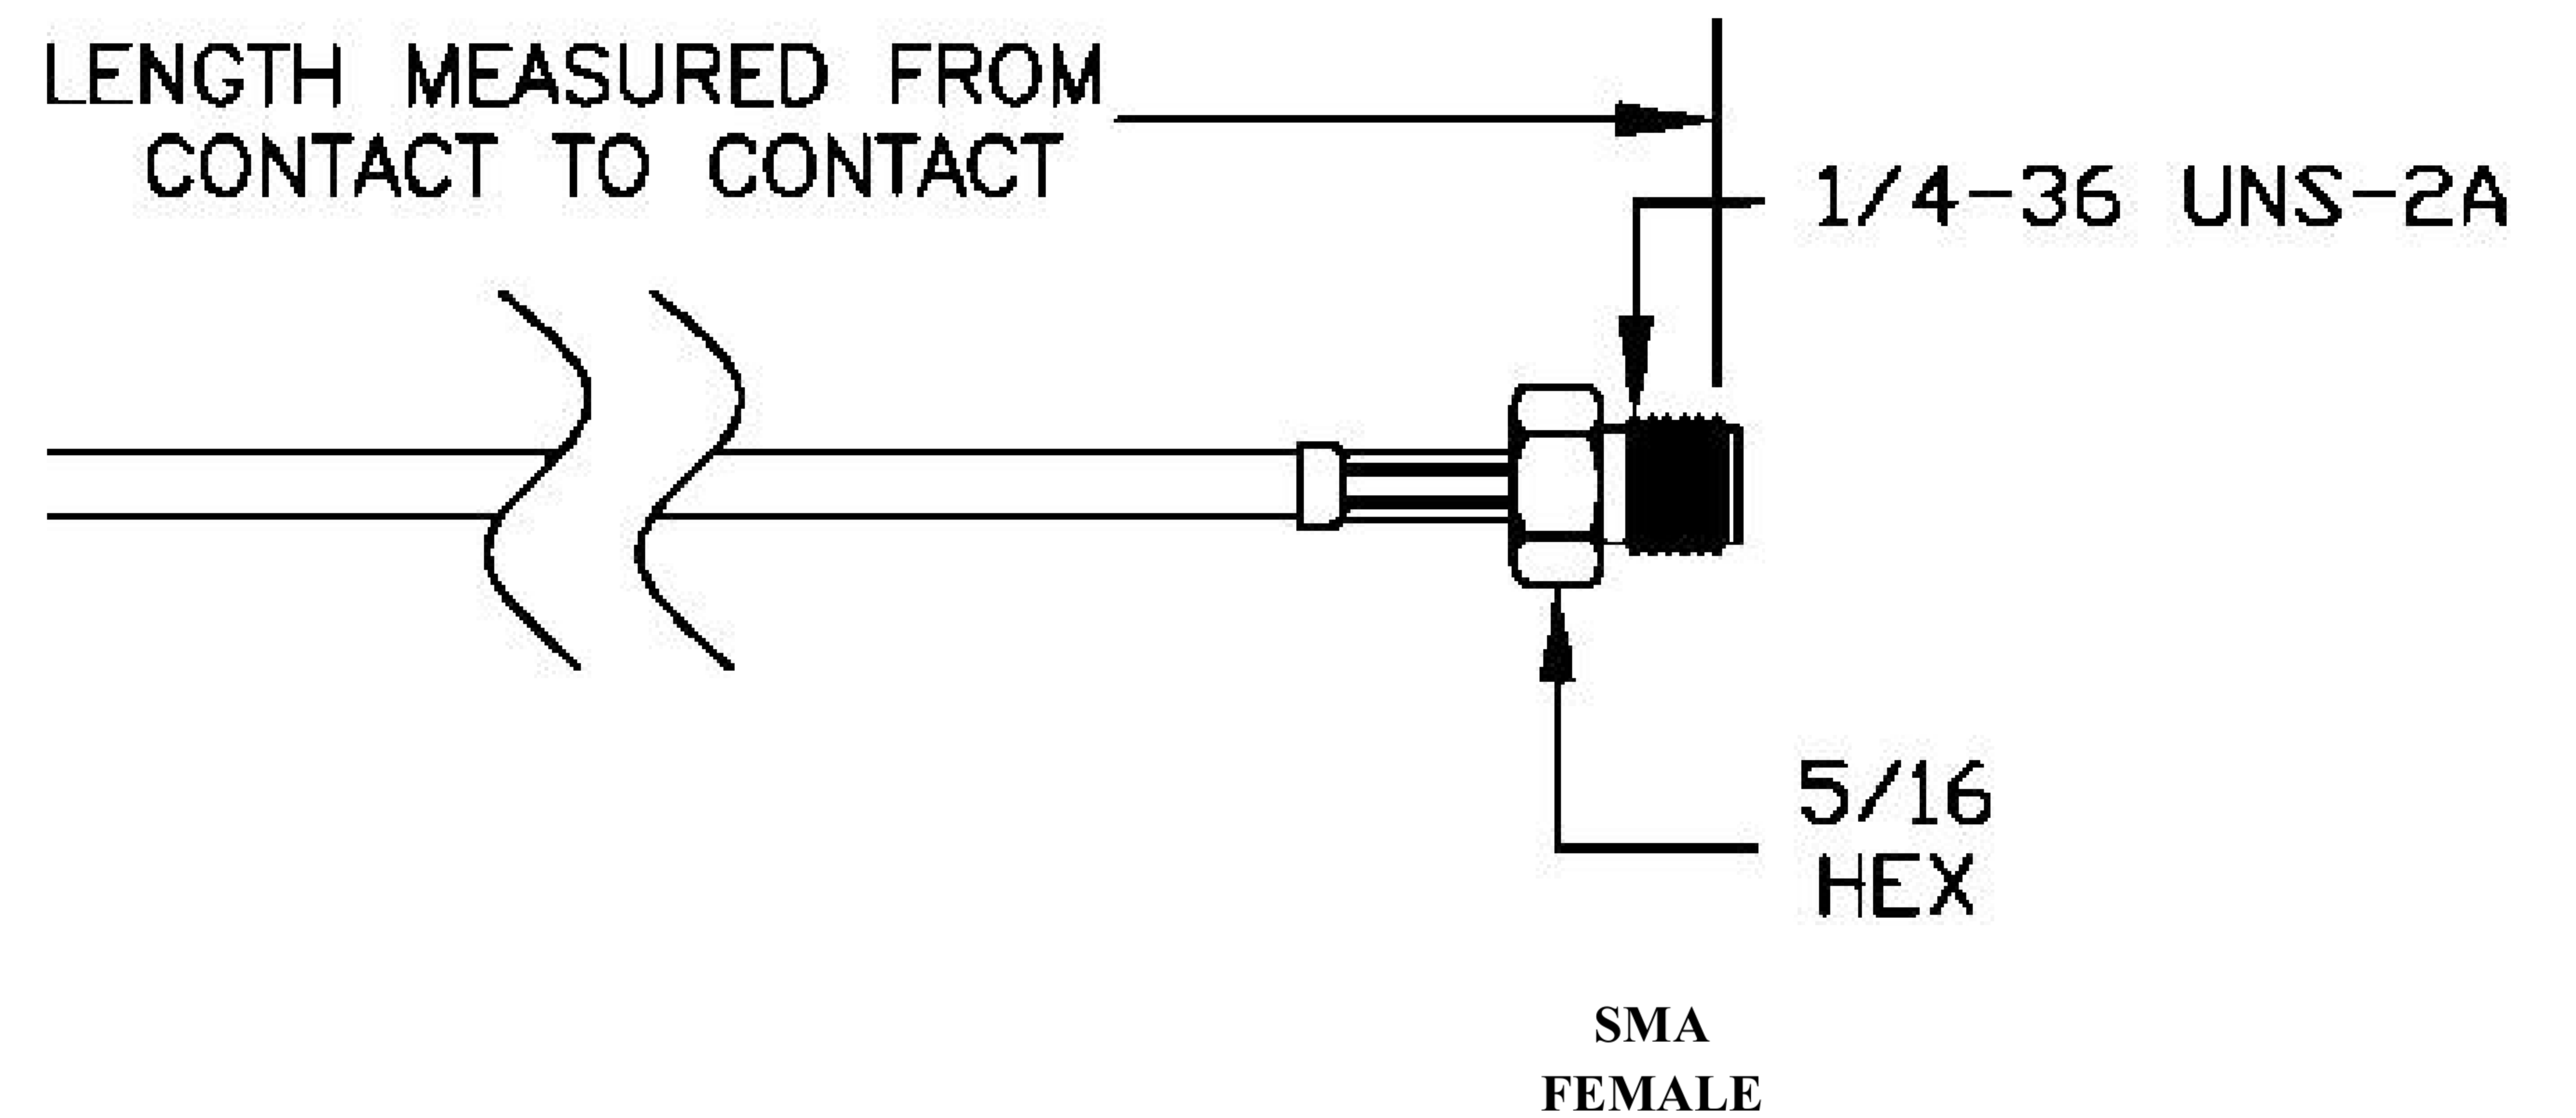

COMPONENTS	IMPEDANCE
FAKRAJACK	50 OHM
SMAFEMALE	50 OHM
ET-C100	50 OHM

Standard Lengths	
-12	12"
-24	24"
-36	36"
-48	48"
-60	60"
-XXX	Custom Length in Inches

Part Configurator			
1. Replace Y with code.			
2. Replace XX with length in inches.			
CODING	JACK	COLOR	APPLICATION
A	H	BLACK	RADIO WITH PHANTOM SUPPLY
B	H	WHITE	RADIO WITHOUT PHANTOM SUPPLY
C	D	BLUE	GPS: TELEMATICS OR NAVIGATION
D	D	BORDEAUX	GSM: CELLULAR PHONE
H	T	VIOLET	GPS: TELEMATICS AND NAVIGATION
I	R	BEIGE	BLUETOOTH
K	H	CURRY	RADIO WITH IF OUTPUT (ANTENNA DIVERSITY)
Z	R	WATER BLUE	NEUTRAL CODING

FAKRA JACK

8th Floor, Building 1, Yongfu Science and Technology Center Industrial Park, Nanzha District 5, Humen, 523900, Dongguan, Guangdong, China.

Website: www.ebeestock.com

Email: sales@ebeestock.com

COAXIAL & FIBER OPTICS

DWG TITLE	ET22635	DES_	sma-female-to-violet-fakra-jack-cable-12-inch-length-using-pe-c100-lsz-h-coax-0022635

SIZE A | FSCM NO. 53919 | CAD FILE 073102 | SCALE N/A | 127

NOTES:

1. UNLESS OTHERWISE SPECIFIED ALL DIMENSIONS ARE NOMINAL.
2. ALL SPECIFICATIONS ARE SUBJECT TO CHANGE WITHOUT NOTICE AT ANY TIME.