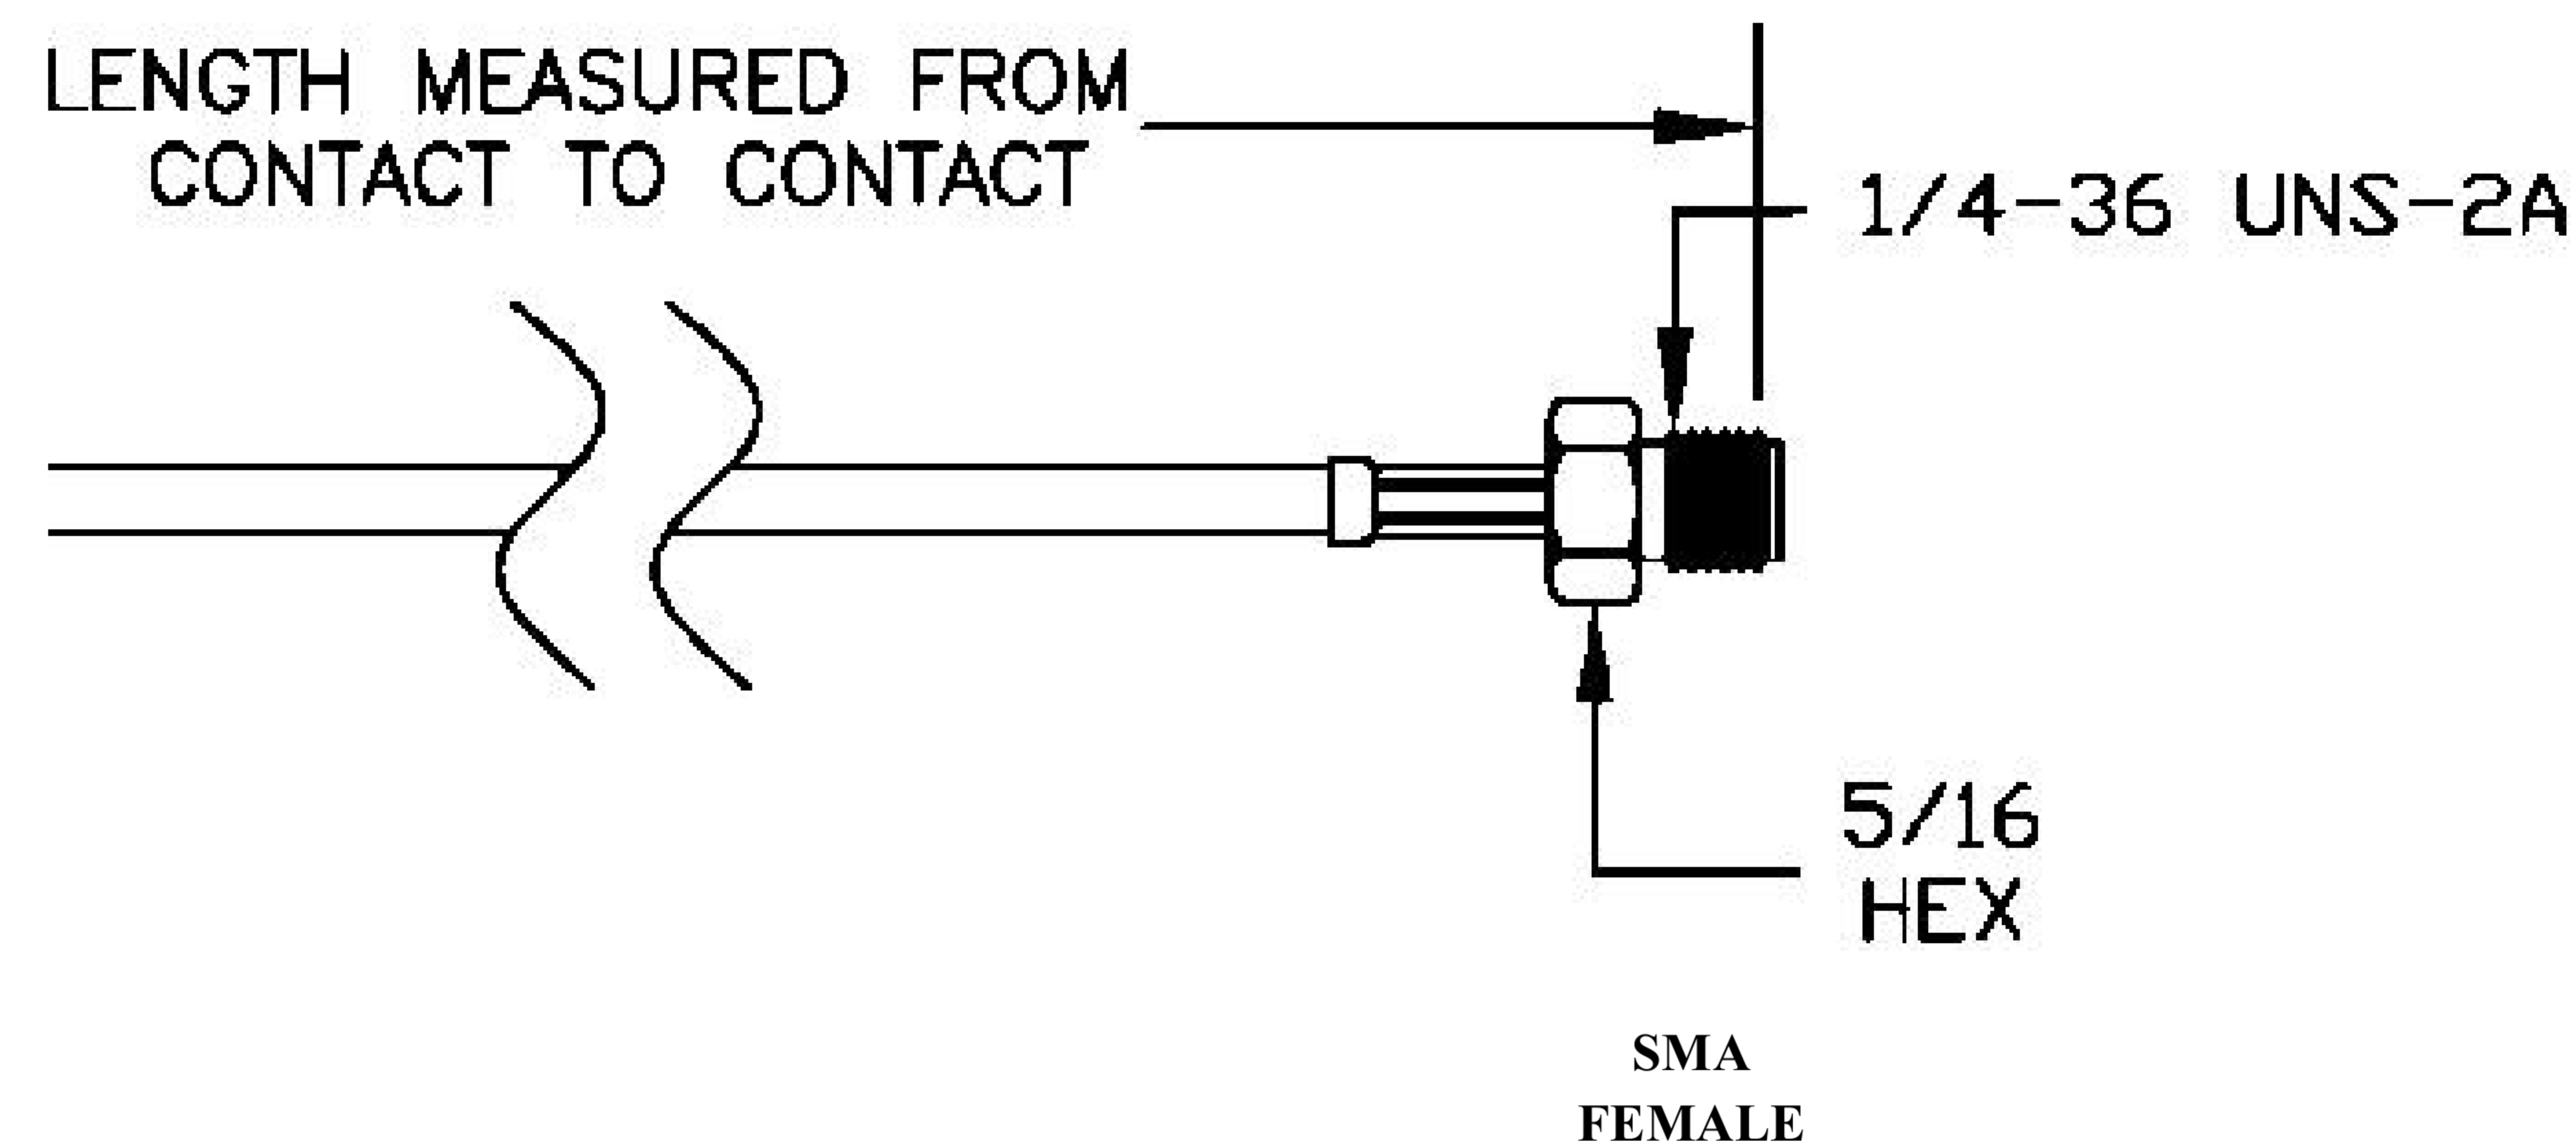

COMPONENTS	IMPEDANCE
FAKRAJACK	50 OHM
SMAFEMALE	50 OHM
ET-C100	50 OHM

Standard Lengths	
-12	12"
-24	24"
-36	36"
-48	48"
-60	60"
-XXX	Custom Length in Inches

Part Configurator			
1. Replace Y with code.			
2. Replace XX with length in inches.			
CODING	JACK	COLOR	APPLICATION
A	H	BLACK	RADIO WITH PHANTOM SUPPLY
B	H	WHITE	RADIO WITHOUT PHANTOM SUPPLY
C	D	BLUE	GPS: TELEMATICS OR NAVIGATION
D	D	BORDEAUX	GSM: CELLULAR PHONE
H	T	VIOLET	GPS: TELEMATICS AND NAVIGATION
I	R	BEIGE	BLUETOOTH
K	H	CURRY	RADIO WITH IF OUTPUT (ANTENNA DIVERSITY)
Z	R	WATER BLUE	NEUTRAL CODING

FAKRA JACK

8th Floor, Building 1, Yongfu Science and Technology Center Industrial Park, Nanzha District 5, Humen, 523900, Dongguan, Guangdong, China.

Website: www.ebeestock.com

Email: sales@ebeestock.com

COAXIAL & FIBER OPTICS

DWG TITLE	ET22636	DES_	sma-female-to-violet-fakra-jack-cable-12-inch-length-using-pe-c100-lsz-h-coax-0022635

SIZE A | FSCM NO. 53919 | CAD FILE 073102 | SCALE N/A | 127

NOTES:

1. UNLESS OTHERWISE SPECIFIED ALL DIMENSIONS ARE NOMINAL.
2. ALL SPECIFICATIONS ARE SUBJECT TO CHANGE WITHOUT NOTICE AT ANY TIME.