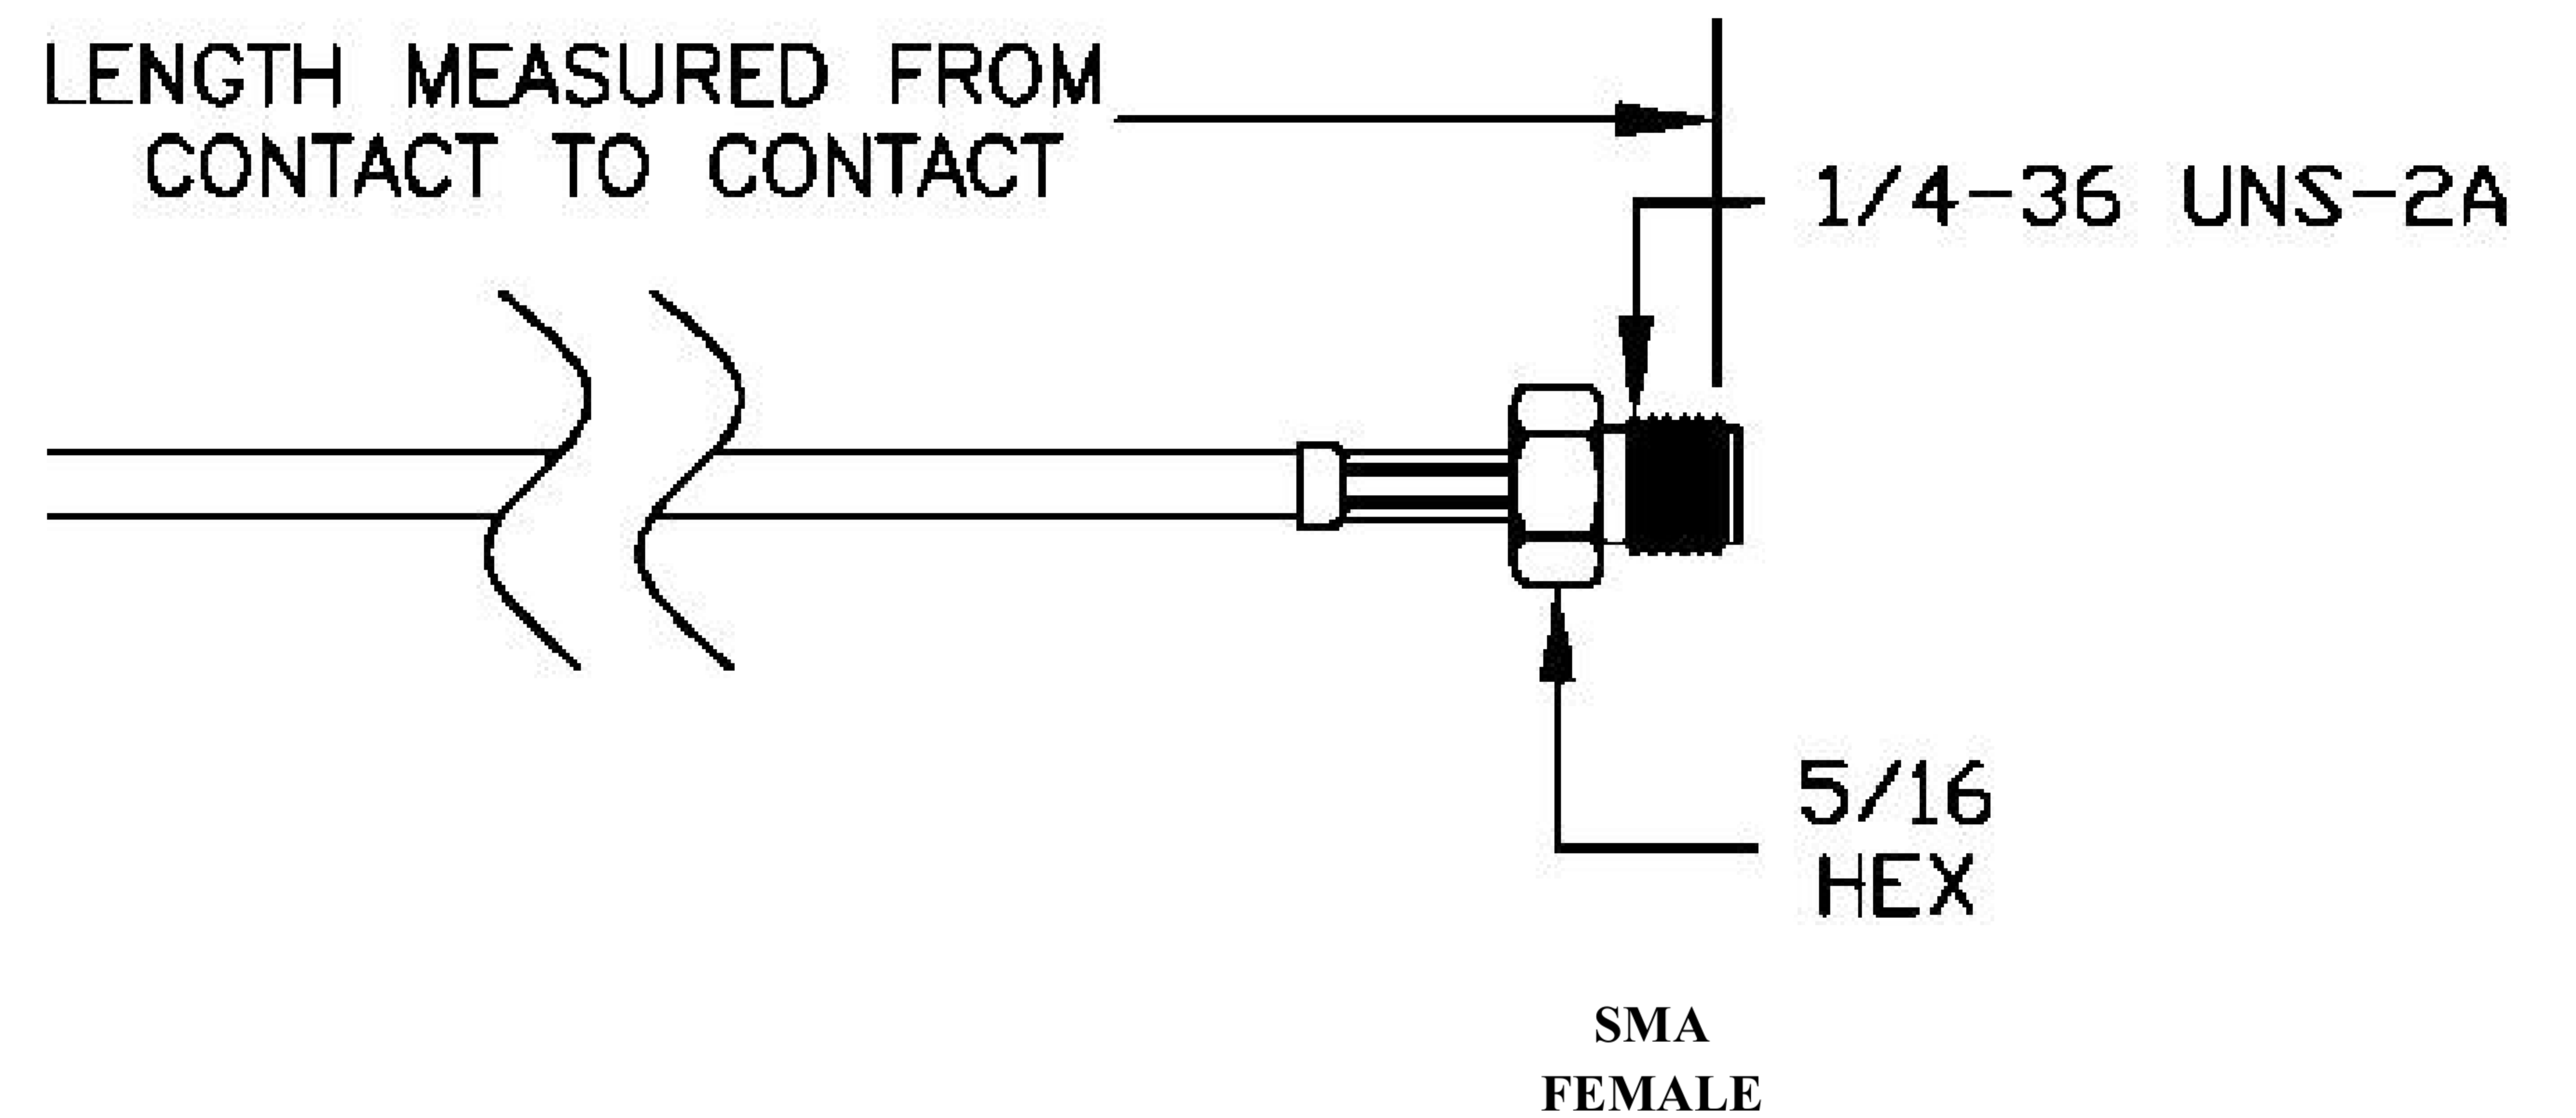

COMPONENTS	IMPEDANCE
FAKRAJACK	50 OHM
SMAFEMALE	50 OHM
ET-C100	50 OHM

Standard Lengths	
-12	12"
-24	24"
-36	36"
-48	48"
-60	60"
-XXX	Custom Length in Inches

Part Configurator			
1. Replace Y with code.			
2. Replace XX with length in inches.			
CODING	JACK	COLOR	APPLICATION
A	H	BLACK	RADIO WITH PHANTOM SUPPLY
B	H	WHITE	RADIO WITHOUT PHANTOM SUPPLY
C	D	BLUE	GPS: TELEMATICS OR NAVIGATION
D	D	BORDEAUX	GSM: CELLULAR PHONE
H	T	VIOLET	GPS: TELEMATICS AND NAVIGATION
I	R	BEIGE	BLUETOOTH
K	H	CURRY	RADIO WITH IF OUTPUT (ANTENNA DIVERSITY)
Z	R	WATER BLUE	NEUTRAL CODING

FAKRA JACK

8th Floor, Building 1, Yongfu Science and Technology Center Industrial Park, Nanzha District 5, Humen, 523900, Dongguan, Guangdong, China.

Website: www.ebeestock.com

Email: sales@ebeestock.com

COAXIAL & FIBER OPTICS

DWG TITLE	ET22637	DES_	sma-female-to-violet-fakra-jack-cable-12-inch-length-using-pe-c100-lsz-h-coax-0022635

SIZE A | FSCM NO. 53919 | CAD FILE 073102 | SCALE N/A | 127

NOTES:

1. UNLESS OTHERWISE SPECIFIED ALL DIMENSIONS ARE NOMINAL.
2. ALL SPECIFICATIONS ARE SUBJECT TO CHANGE WITHOUT NOTICE AT ANY TIME.