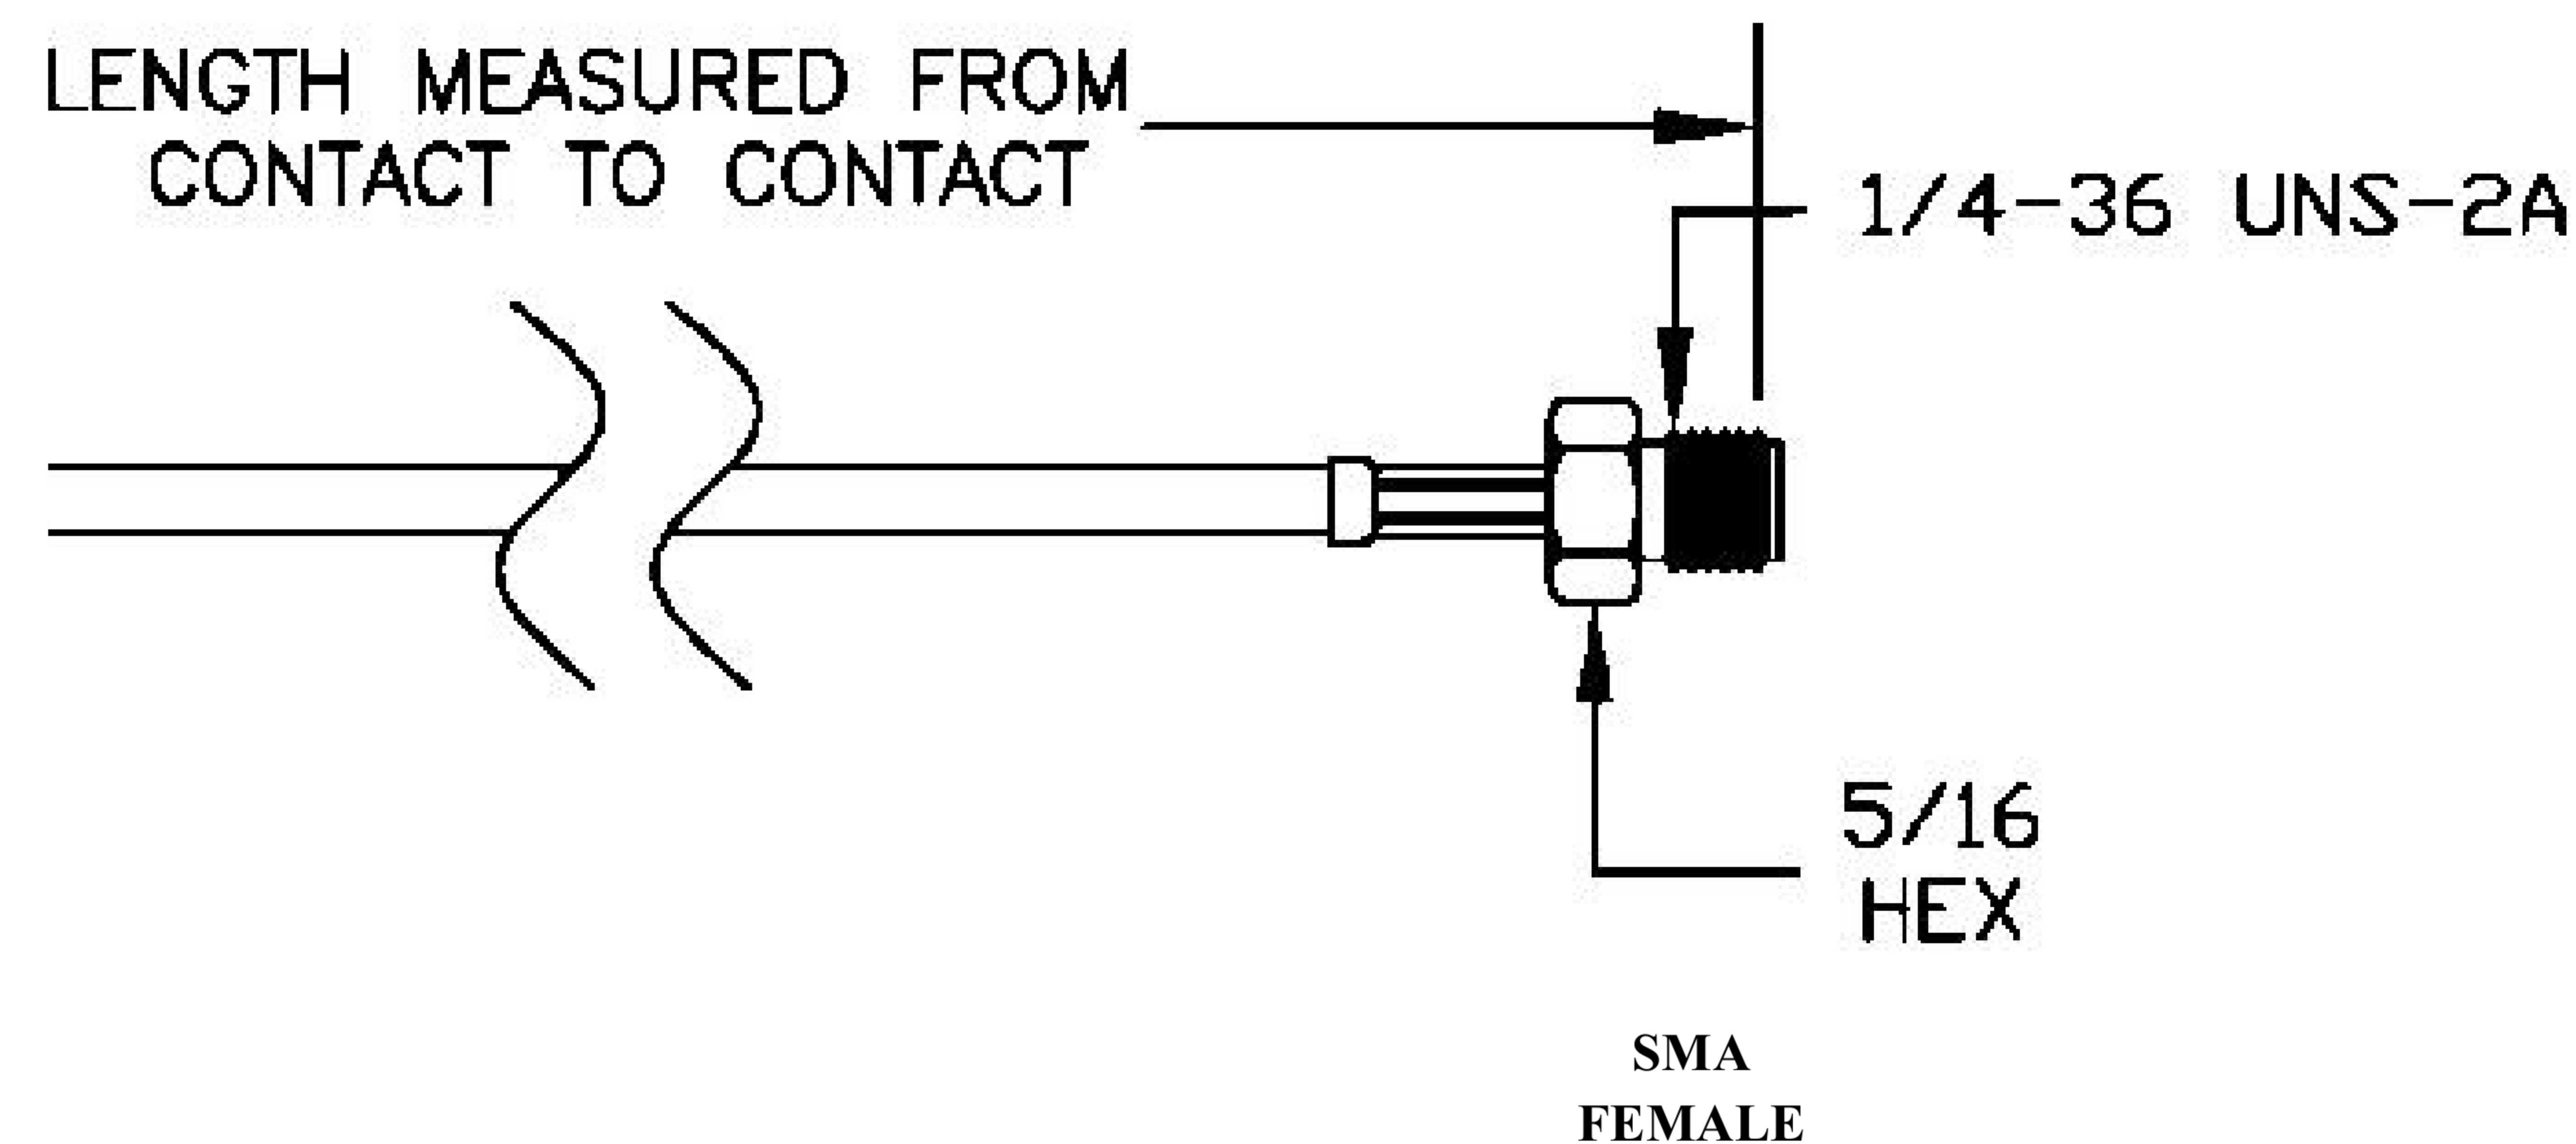

COMPONENTS	IMPEDANCE
FAKRAJACK	50 OHM
SMAFEMALE	50 OHM
ET-C100	50 OHM

Standard Lengths	
-12	12"
-24	24"
-36	36"
-48	48"
-60	60"
-XXX	Custom Length in Inches

Part Configurator			
1. Replace Y with code.			
2. Replace XX with length in inches.			
CODING	JACK	COLOR	APPLICATION
A	H	BLACK	RADIO WITH PHANTOM SUPPLY
B	H	WHITE	RADIO WITHOUT PHANTOM SUPPLY
C	D	BLUE	GPS: TELEMATICS OR NAVIGATION
D	D	BORDEAUX	GSM: CELLULAR PHONE
H	T	VIOLET	GPS: TELEMATICS AND NAVIGATION
I	R	BEIGE	BLUETOOTH
K	H	CURRY	RADIO WITH IF OUTPUT (ANTENNA DIVERSITY)
Z	R	WATER BLUE	NEUTRAL CODING

FAKRA JACK

8th Floor, Building 1, Yongfu Science and Technology Center Industrial Park, Nanzha District 5, Humen, 523900, Dongguan, Guangdong, China.

Website: www.ebeestock.com

Email: sales@ebeestock.com

COAXIAL & FIBER OPTICS

DWG TITLE	ET22638	DES_	sma-female-to-violet-fakra-jack-cable-12-inch-length-using-pe-c100-lsz-h-coax-0022635

SIZE A | FSCM NO. 53919 | CAD FILE 073102 | SCALE N/A | 127

NOTES:

1. UNLESS OTHERWISE SPECIFIED ALL DIMENSIONS ARE NOMINAL.
2. ALL SPECIFICATIONS ARE SUBJECT TO CHANGE WITHOUT NOTICE AT ANY TIME.