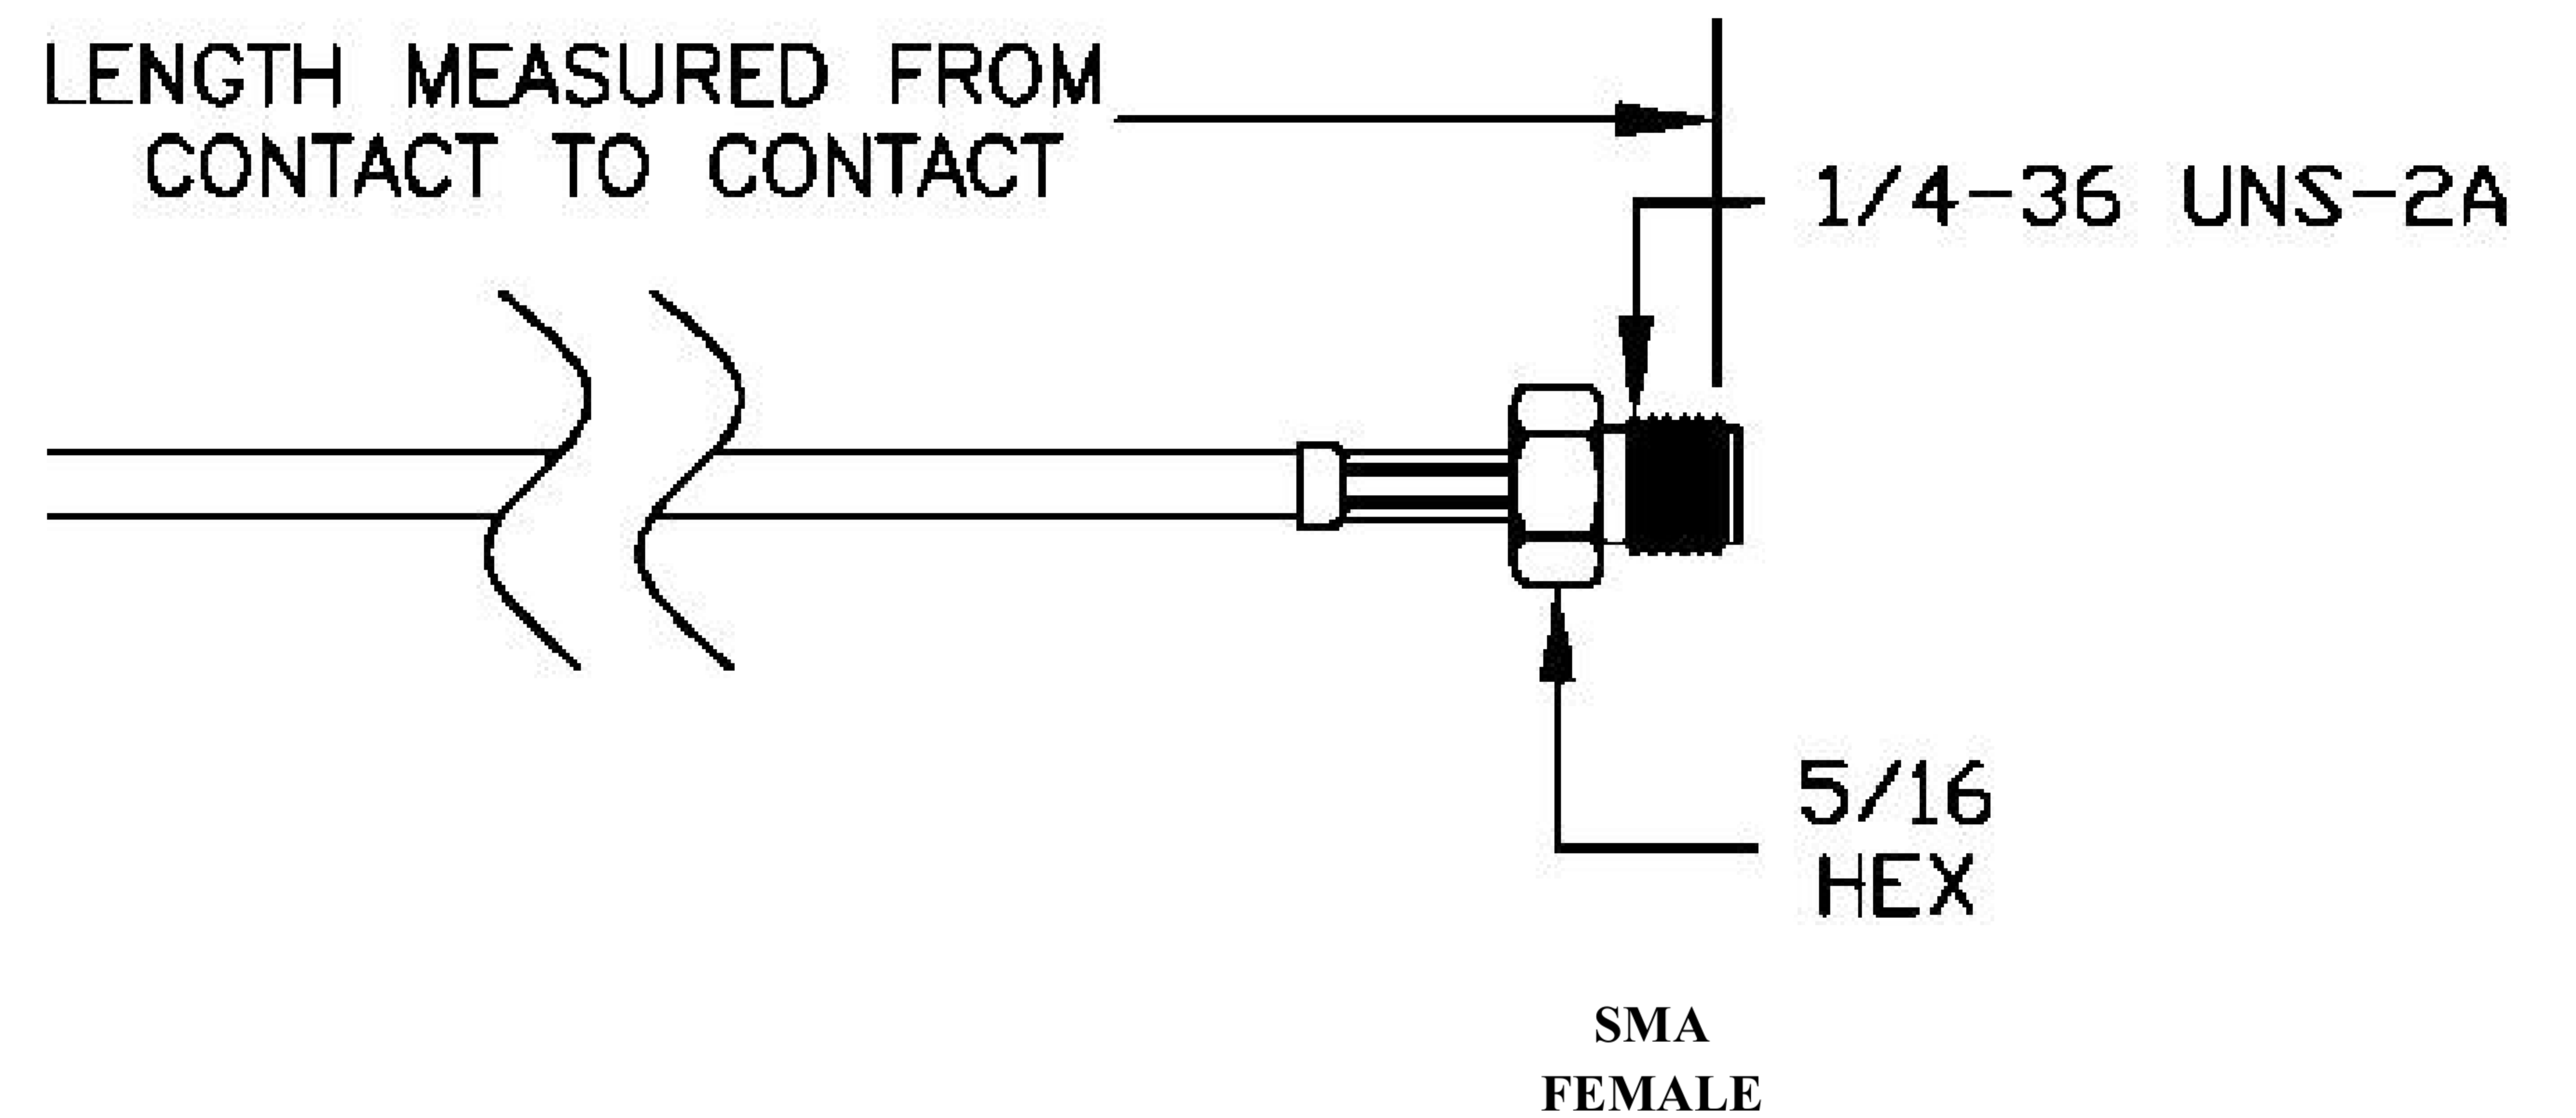

COMPONENTS	IMPEDANCE
FAKRAJACK	50 OHM
SMAFEMALE	50 OHM
ET-C100	50 OHM

Standard Lengths	
-12	12"
-24	24"
-36	36"
-48	48"
-60	60"
-XXX	Custom Length in Inches

Part Configurator			
1. Replace Y with code.			
2. Replace XX with length in inches.			
CODING	JACK	COLOR	APPLICATION
A	H	BLACK	RADIO WITH PHANTOM SUPPLY
B	H	WHITE	RADIO WITHOUT PHANTOM SUPPLY
C	D	BLUE	GPS: TELEMATICS OR NAVIGATION
D	D	BORDEAUX	GSM: CELLULAR PHONE
H	T	VIOLET	GPS: TELEMATICS AND NAVIGATION
I	R	BEIGE	BLUETOOTH
K	H	CURRY	RADIO WITH IF OUTPUT (ANTENNA DIVERSITY)
Z	R	WATER BLUE	NEUTRAL CODING

FAKRA JACK

8th Floor, Building 1, Yongfu Science and Technology Center Industrial Park, Nanzha District 5, Humen, 523900, Dongguan, Guangdong, China.

Website: www.ebeestock.com

Email: sales@ebeestock.com

COAXIAL & FIBER OPTICS

DWG TITLE	ET22639	DES_	sma-female-to-violet-fakra-jack-cable-12-inch-length-using-pe-c100-lsz-h-coax-0022635

SIZE A | FSCM NO. 53919 | CAD FILE 073102 | SCALE N/A | 127

NOTES:

1. UNLESS OTHERWISE SPECIFIED ALL DIMENSIONS ARE NOMINAL.
2. ALL SPECIFICATIONS ARE SUBJECT TO CHANGE WITHOUT NOTICE AT ANY TIME.