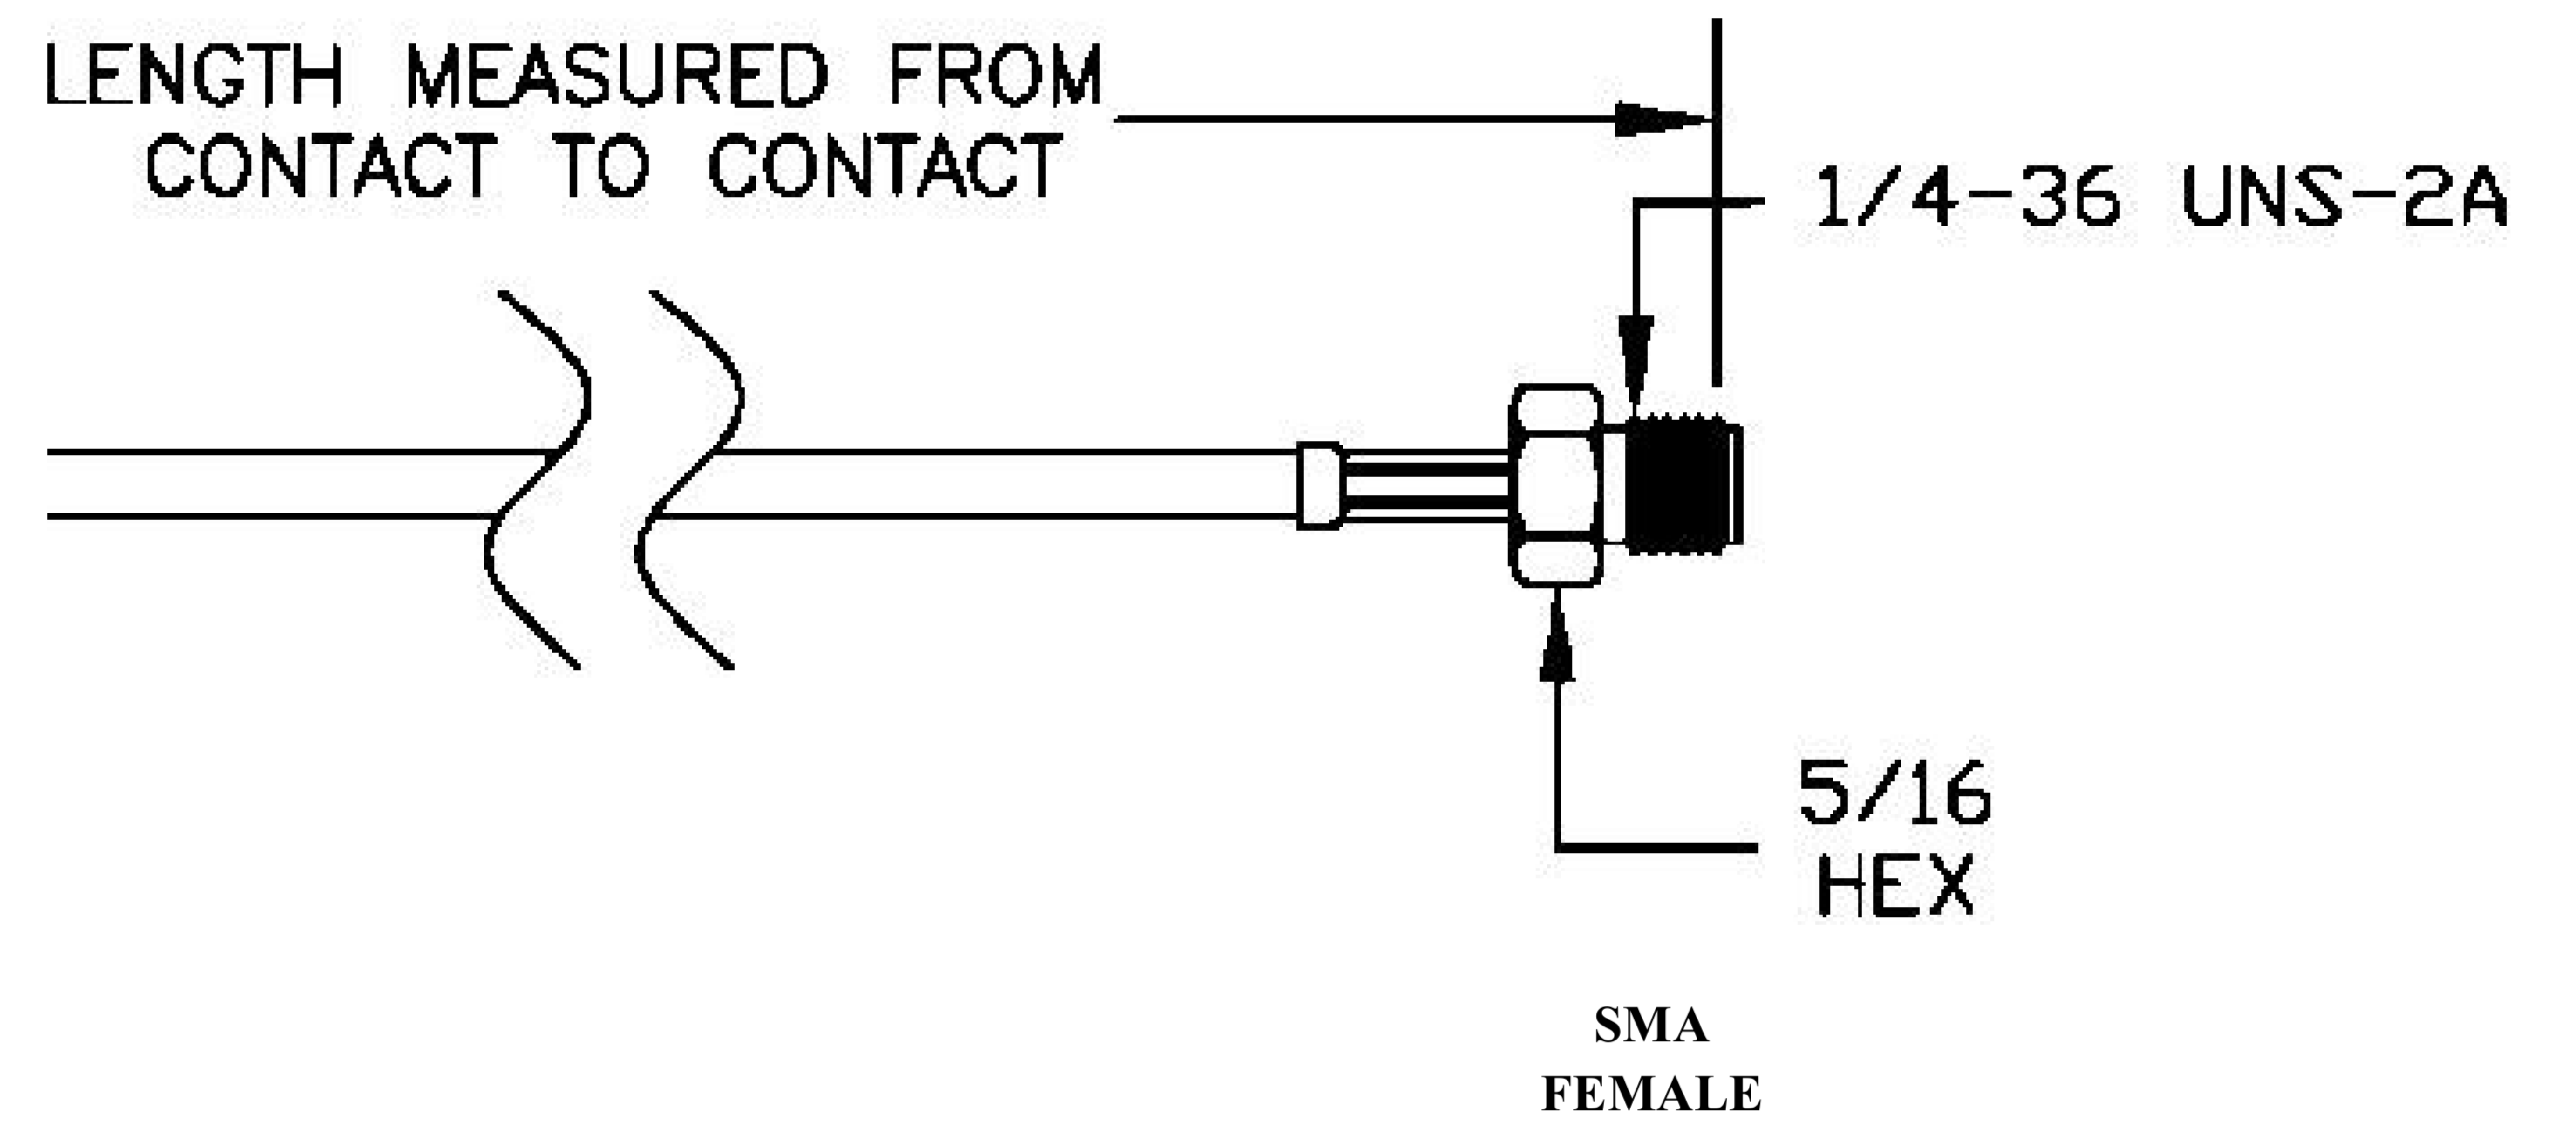

COMPONENTS	IMPEDANCE
FAKRAJACK	50 OHM
SMAFEMALE	50 OHM
ET-C100	50 OHM

Standard Lengths	
-12	12"
-24	24"
-36	36"
-48	48"
-60	60"
-XXX	Custom Length in Inches

Part Configurator			
1. Replace Y with code.			
2. Replace XX with length in inches.			
CODING	JACK	COLOR	APPLICATION
A	H	BLACK	RADIO WITH PHANTOM SUPPLY
B	H	WHITE	RADIO WITHOUT PHANTOM SUPPLY
C	D	BLUE	GPS: TELEMATICS OR NAVIGATION
D	D	BORDEAUX	GSM: CELLULAR PHONE
H	T	VIOLET	GPS: TELEMATICS AND NAVIGATION
I	R	BEIGE	BLUETOOTH
K	H	CURRY	RADIO WITH IF OUTPUT (ANTENNA DIVERSITY)
Z	R	WATER BLUE	NEUTRAL CODING

FAKRA JACK

8th Floor, Building 1, Yongfu Science and Technology Center Industrial Park, Nanzha District 5, Humen, 523900, Dongguan, Guangdong, China.

Website: www.ebeestock.com

Email: sales@ebeestock.com

COAXIAL & FIBER OPTICS

DWG TITLE	ET22645	DES_	sma-female-to-curry-fakra-jack-cable-12-inch-length-using-pe-c100-lszh-coax-0022645

SIZE A | FSCM NO. 53919 | CAD FILE 073102 | SCALE N/A | 127

NOTES:

1. UNLESS OTHERWISE SPECIFIED ALL DIMENSIONS ARE NOMINAL.
2. ALL SPECIFICATIONS ARE SUBJECT TO CHANGE WITHOUT NOTICE AT ANY TIME.