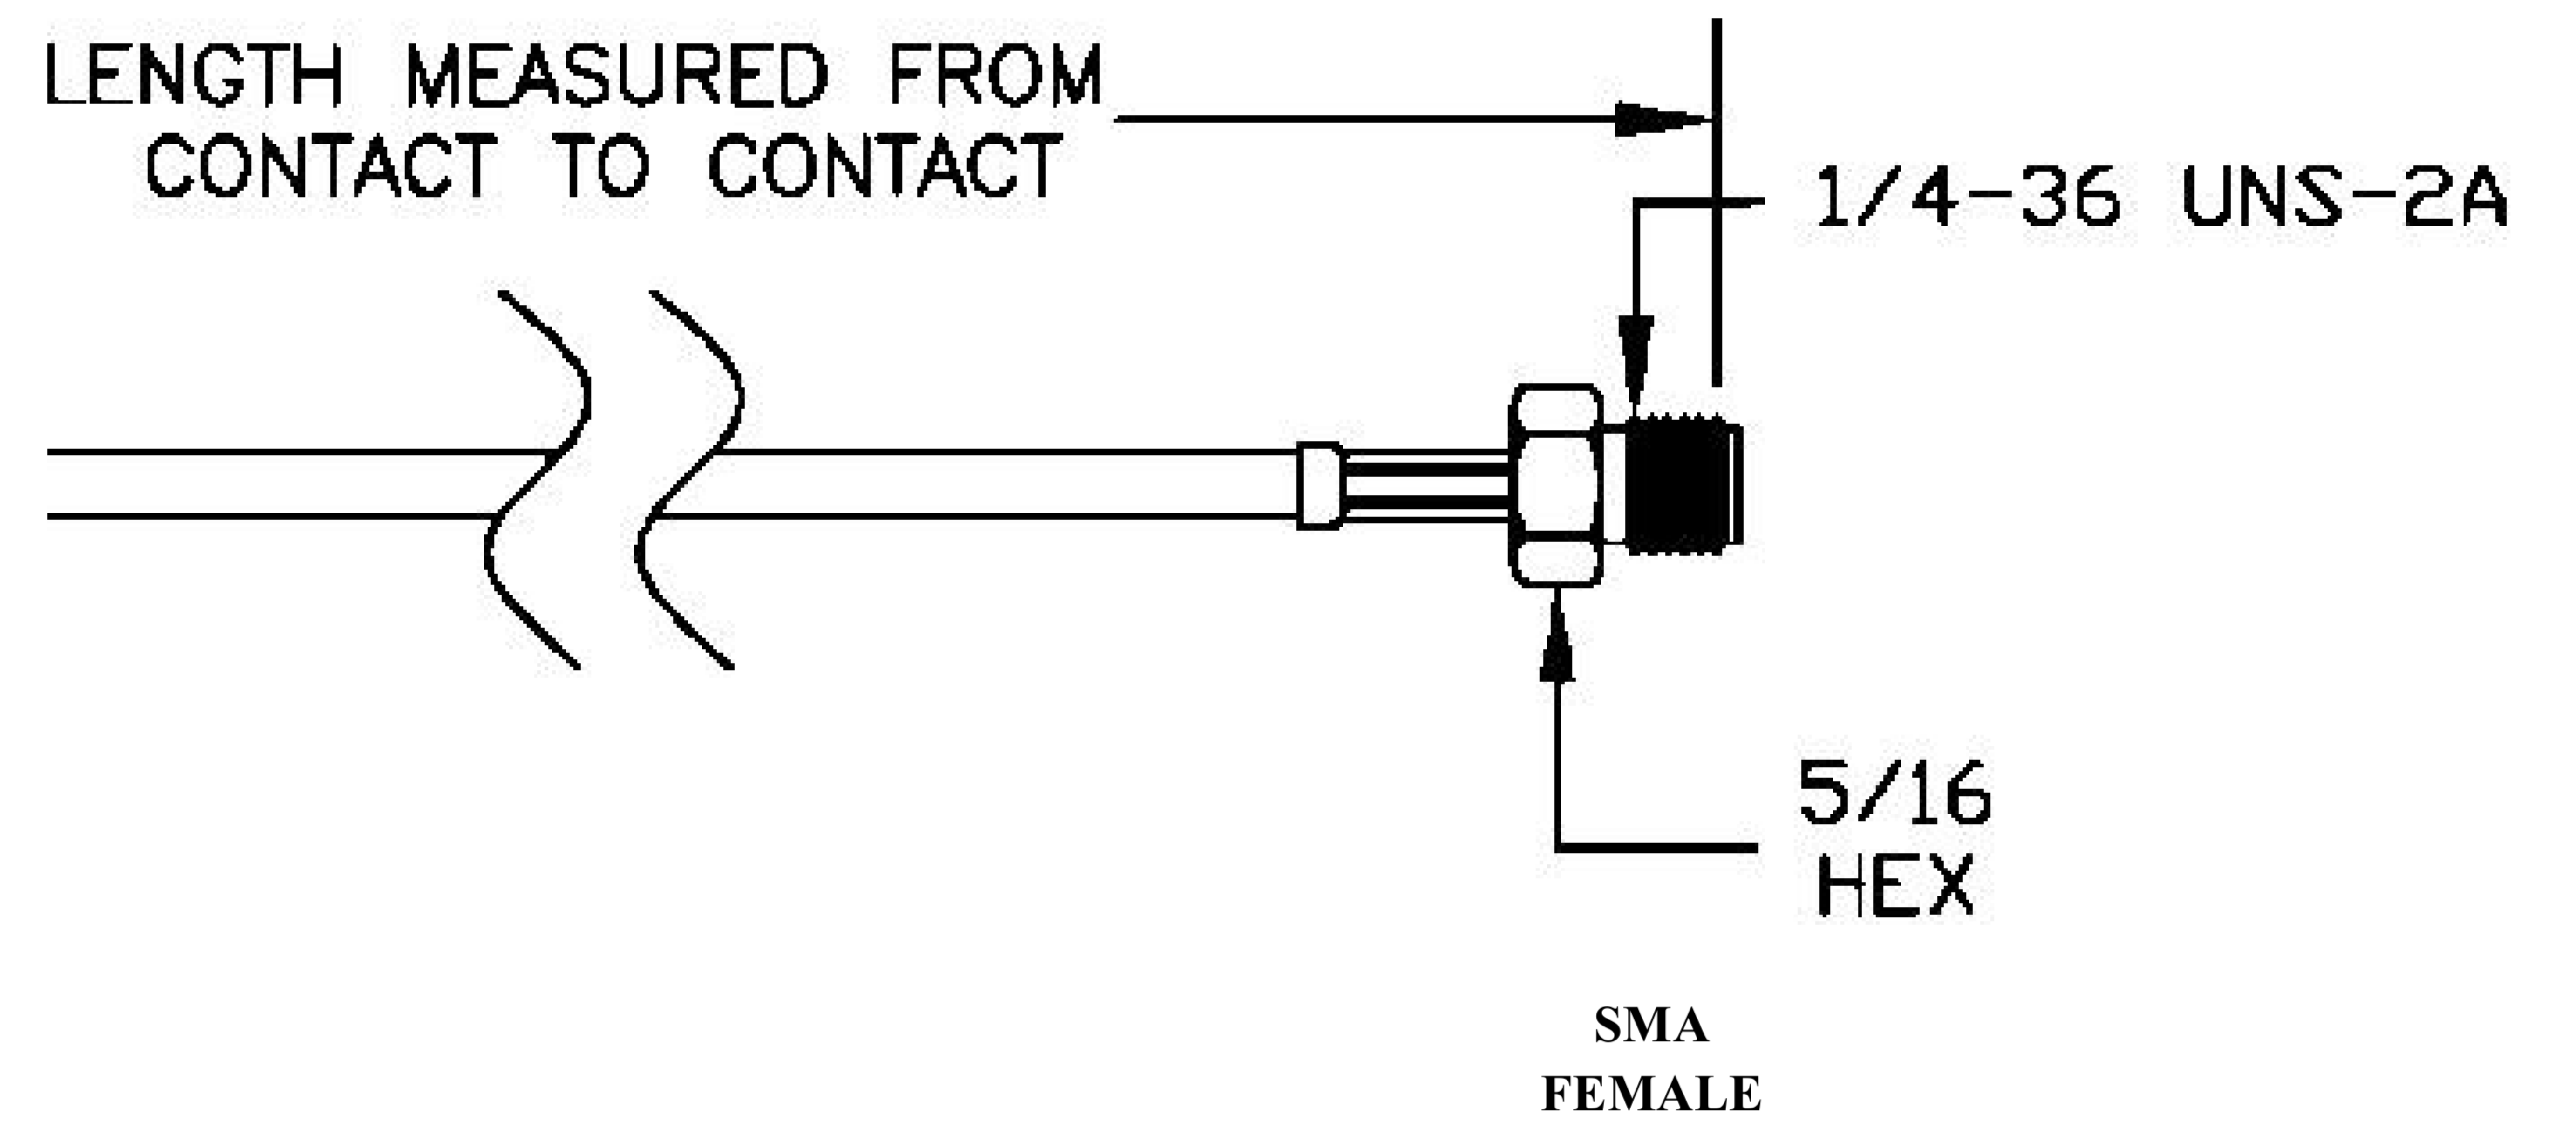

COMPONENTS	IMPEDANCE
FAKRAJACK	50 OHM
SMAFEMALE	50 OHM
ET-C100	50 OHM

Standard Lengths	
-12	12"
-24	24"
-36	36"
-48	48"
-60	60"
-XXX	Custom Length in Inches

Part Configurator			
1. Replace Y with code.			
2. Replace XX with length in inches.			
CODING	JACK	COLOR	APPLICATION
A	H	BLACK	RADIO WITH PHANTOM SUPPLY
B	H	WHITE	RADIO WITHOUT PHANTOM SUPPLY
C	D	BLUE	GPS: TELEMATICS OR NAVIGATION
D	D	BORDEAUX	GSM: CELLULAR PHONE
H	T	VIOLET	GPS: TELEMATICS AND NAVIGATION
I	R	BEIGE	BLUETOOTH
K	H	CURRY	RADIO WITH IF OUTPUT (ANTENNA DIVERSITY)
Z	R	WATER BLUE	NEUTRAL CODING

FAKRA JACK

8th Floor, Building 1, Yongfu Science and Technology Center Industrial Park, Nanzha District 5, Humen, 523900, Dongguan, Guangdong, China.

Website: www.ebeestock.com

Email: sales@ebeestock.com

COAXIAL & FIBER OPTICS

DWG TITLE	ET22646	DES_	sma-female-to-curry-fakra-jack-cable-12-inch-length-using-pe-c100-lszh-coax-0022645

SIZE A | FSCM NO. 53919 | CAD FILE 073102 | SCALE N/A | 127

NOTES:

1. UNLESS OTHERWISE SPECIFIED ALL DIMENSIONS ARE NOMINAL.
2. ALL SPECIFICATIONS ARE SUBJECT TO CHANGE WITHOUT NOTICE AT ANY TIME.