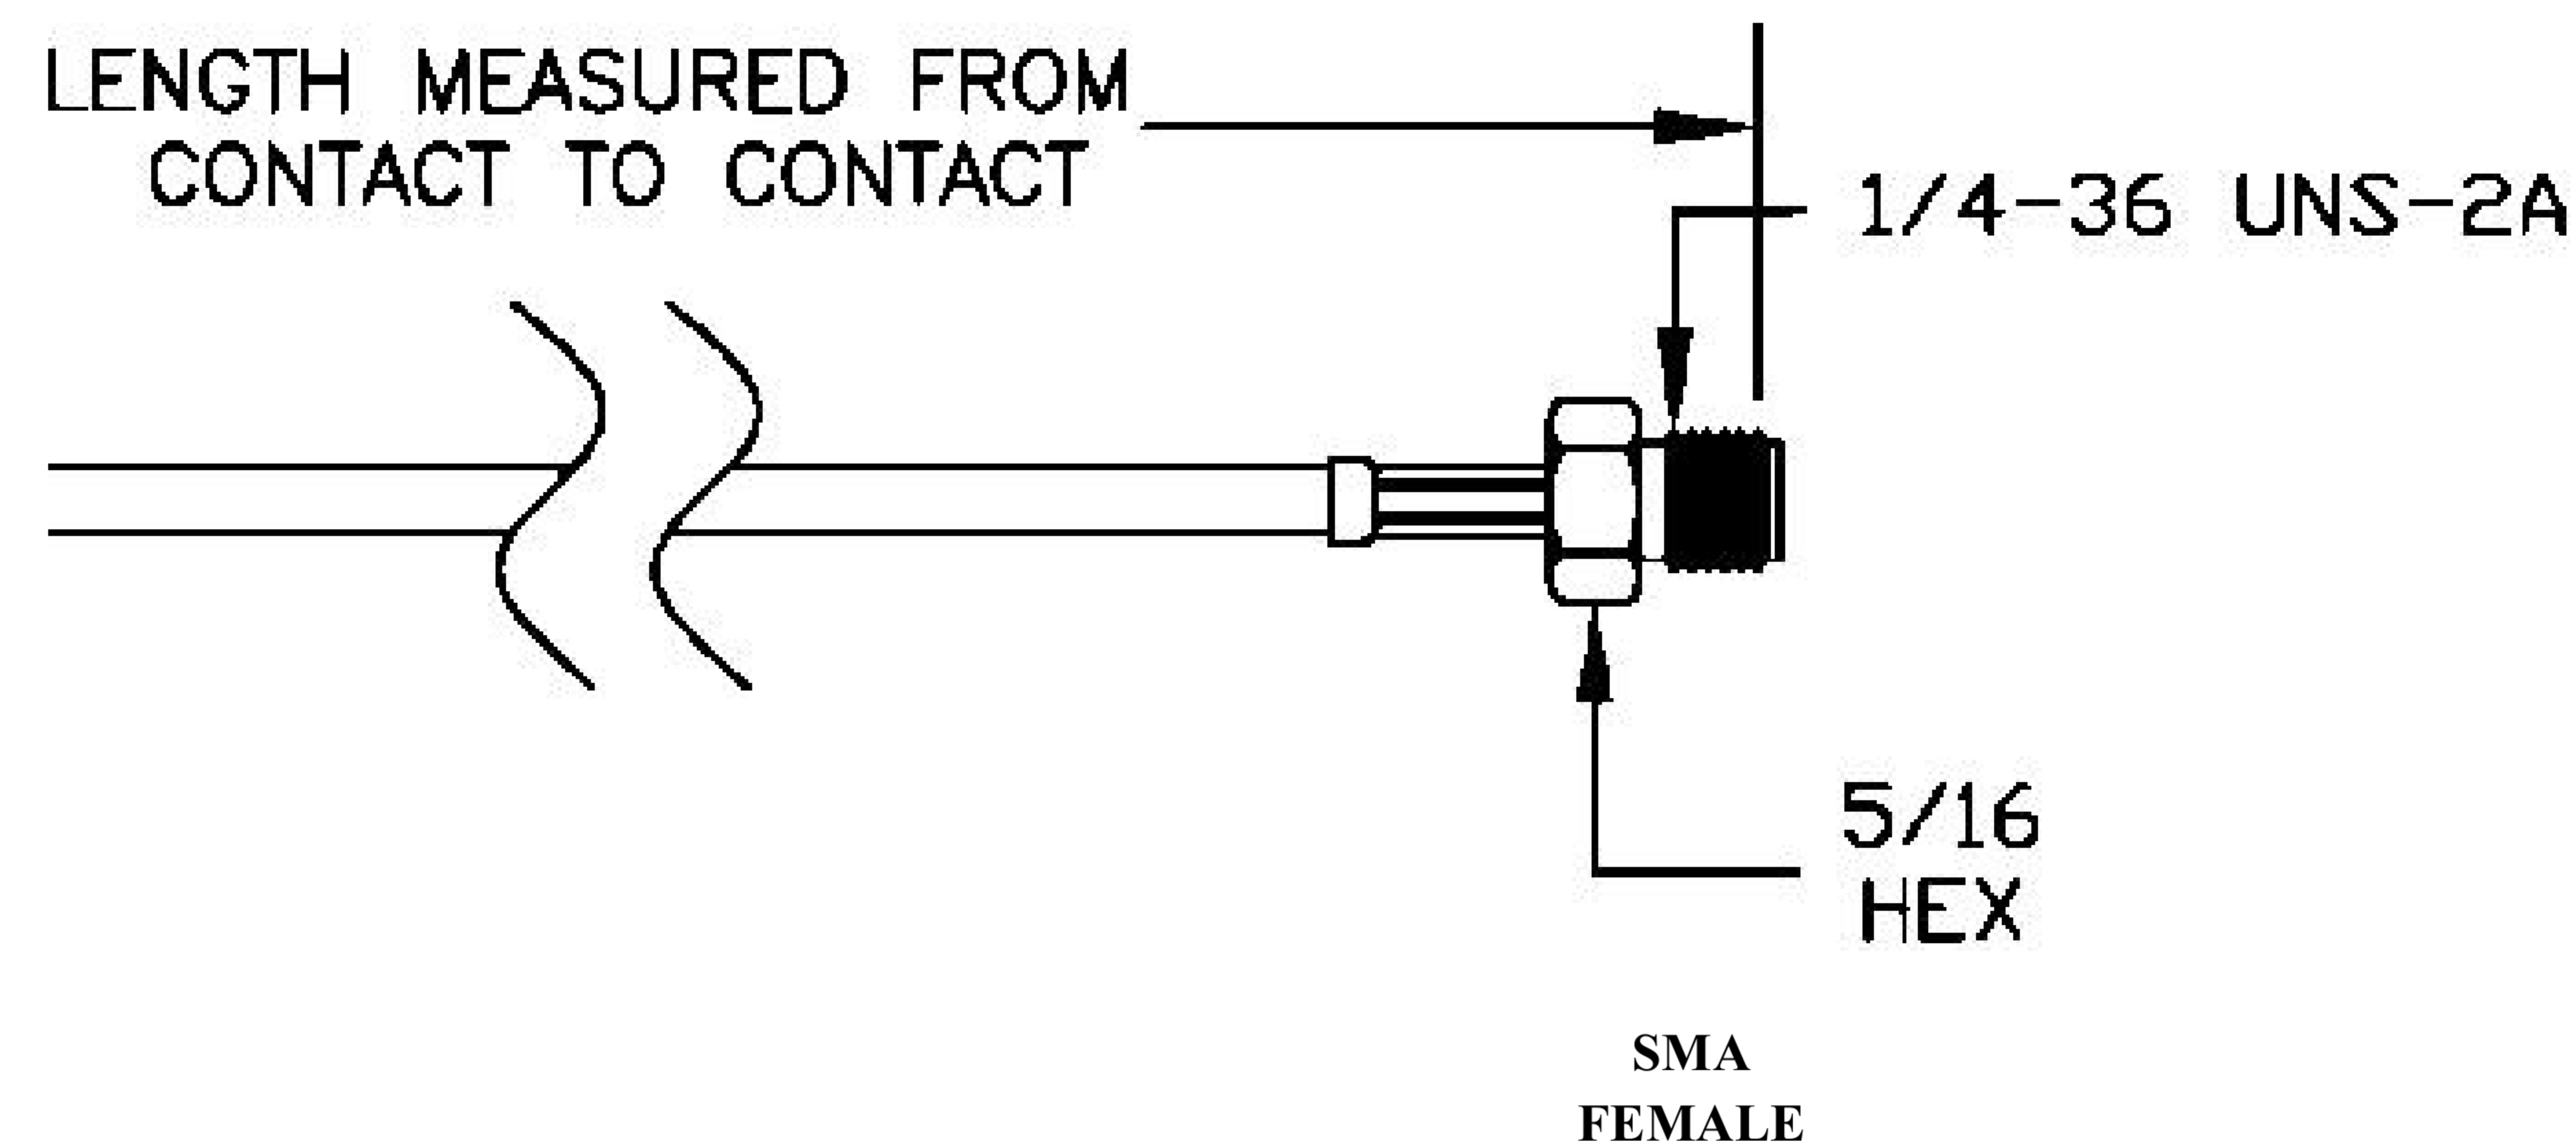

COMPONENTS	IMPEDANCE
FAKRAJACK	50 OHM
SMAFEMALE	50 OHM
ET38414	50 OHM

Standard Lengths	
-12	12"
-24	24"
-36	36"
-48	48"
-60	60"
-XXX	Custom Length in Inches

Part Configurator			
1. Replace Y with code.			
2. Replace XX with length in inches.			
CODING	JACK	COLOR	APPLICATION
A	H	BLACK	RADIO WITH PHANTOM SUPPLY
B	H	WHITE	RADIO WITHOUT PHANTOM SUPPLY
C	D	BLUE	GPS: TELEMATICS OR NAVIGATION
D	D	BORDEAUX	GSM: CELLULAR PHONE
H	T	VIOLET	GPS: TELEMATICS AND NAVIGATION
I	R	BEIGE	BLUETOOTH
K	H	CURRY	RADIO WITH IF OUTPUT (ANTENNA DIVERSITY)
Z	R	WATER BLUE	NEUTRAL CODING

FAKRA JACK

8th Floor, Building 1, Yongfu Science and Technology Center Industrial Park, Nanzha District 5, Humen, 523900, Dongguan, Guangdong, China.

Website: www.ebeestock.com

Email: sales@ebeestock.com

COAXIAL & FIBER OPTICS

DWG TITLE	ET22690	DES_	sma-female-to-black-fakra-jack-cable-12-inch-length-using-rg316-coax-0022690

SIZE A | FSCM NO. 53919 | CAD FILE 073102 | SCALE N/A | 127

NOTES:

1. UNLESS OTHERWISE SPECIFIED ALL DIMENSIONS ARE NOMINAL.
2. ALL SPECIFICATIONS ARE SUBJECT TO CHANGE WITHOUT NOTICE AT ANY TIME.