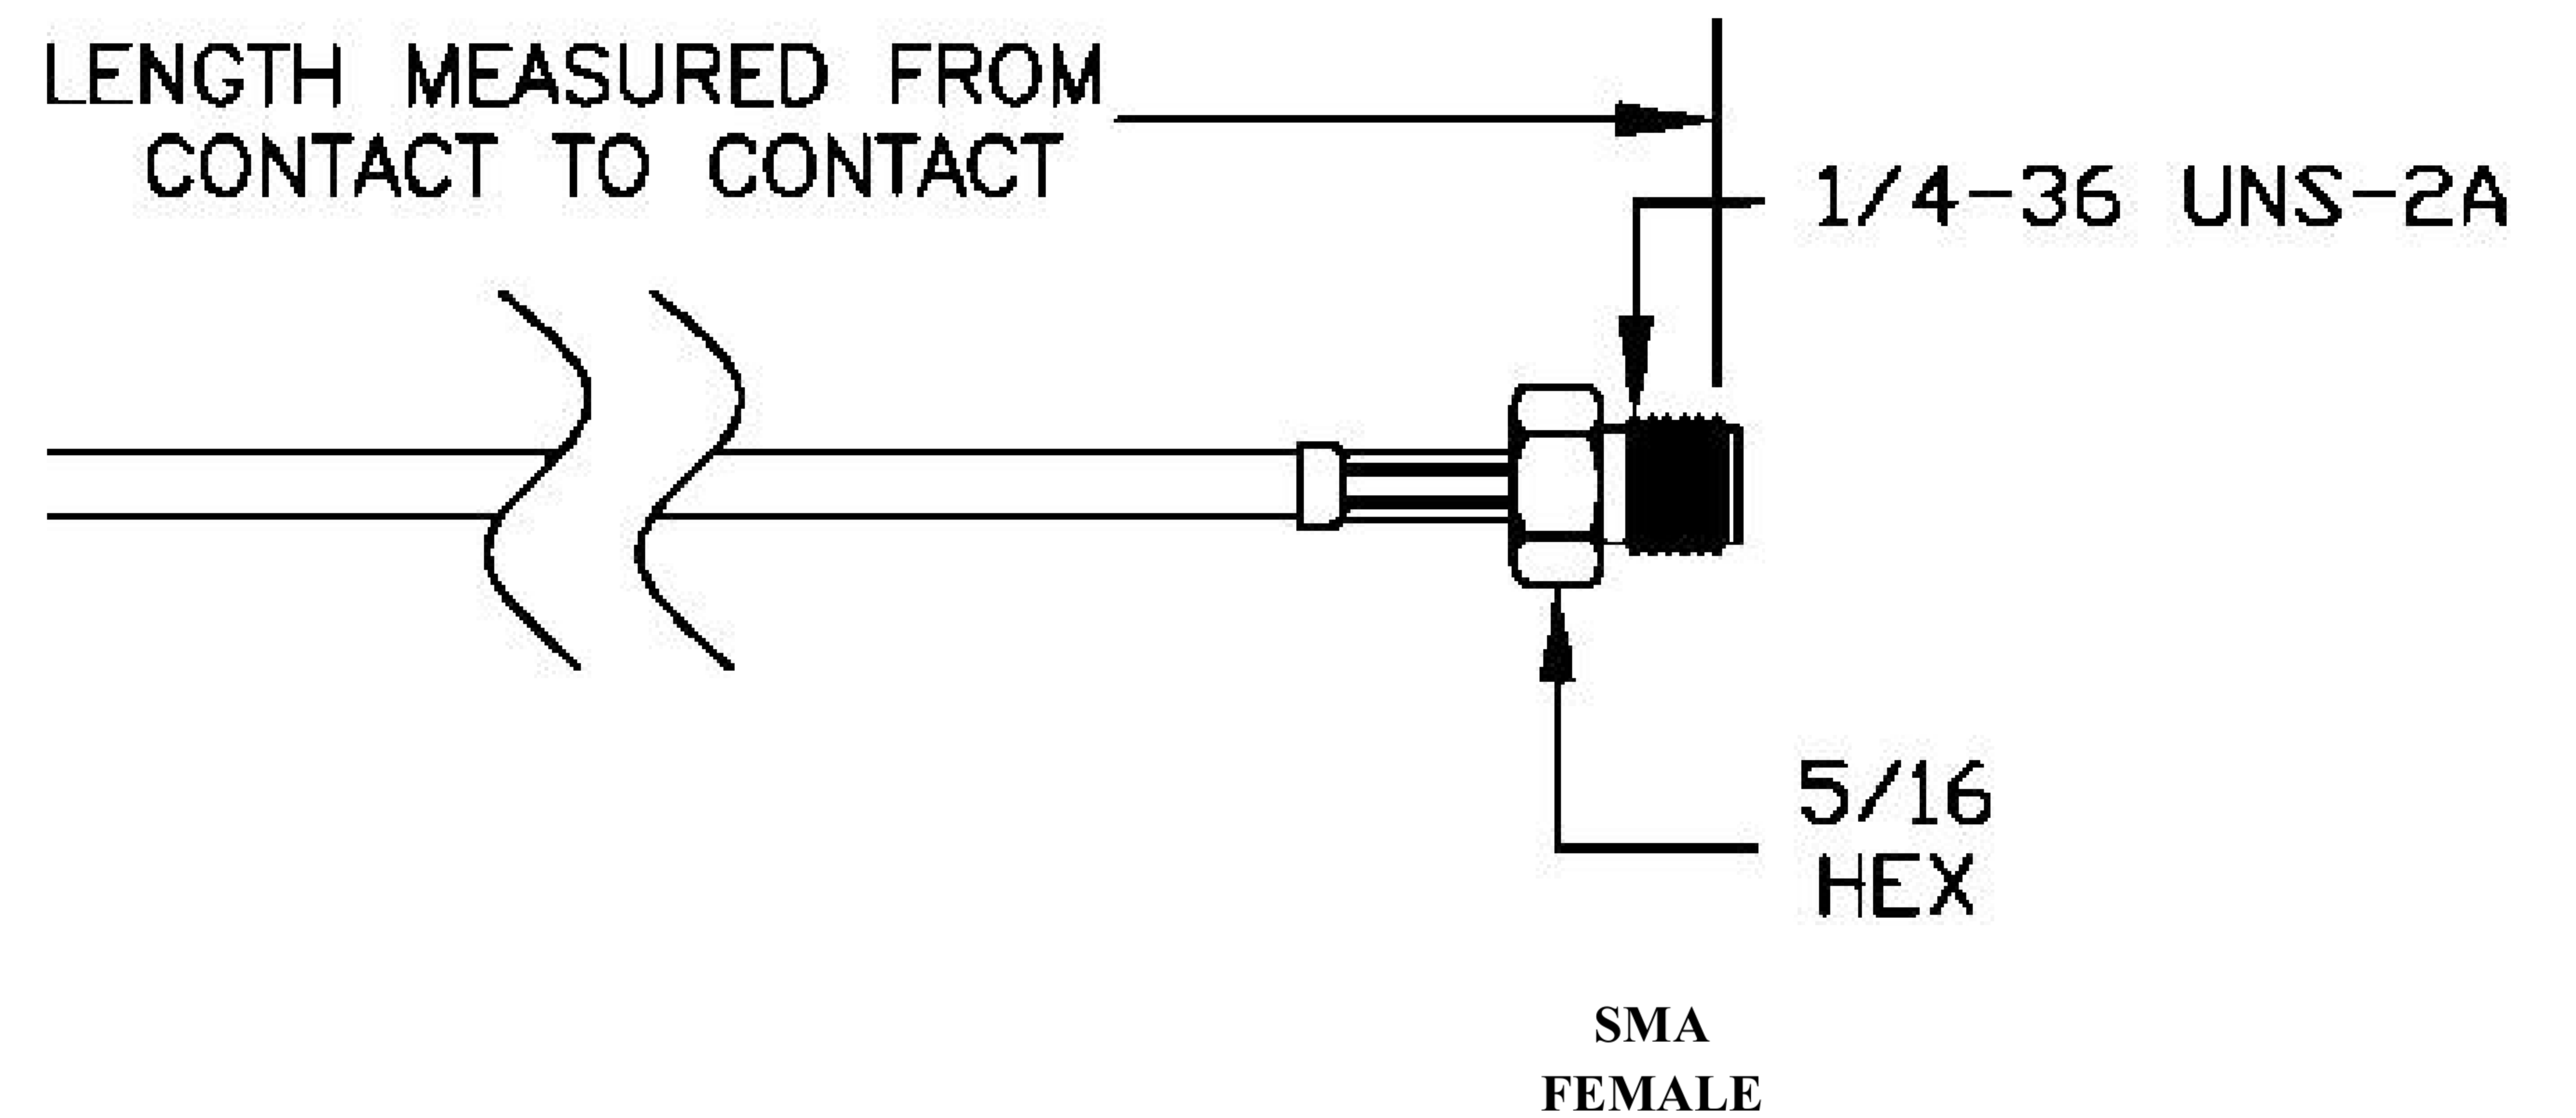

COMPONENTS	IMPEDANCE
FAKRAJACK	50 OHM
SMAFEMALE	50 OHM
ET38414	50 OHM

Standard Lengths	
-12	12"
-24	24"
-36	36"
-48	48"
-60	60"
-XXX	Custom Length in Inches

Part Configurator			
1. Replace Y with code.			
2. Replace XX with length in inches.			
CODING	JACK	COLOR	APPLICATION
A	H	BLACK	RADIO WITH PHANTOM SUPPLY
B	H	WHITE	RADIO WITHOUT PHANTOM SUPPLY
C	D	BLUE	GPS: TELEMATICS OR NAVIGATION
D	D	BORDEAUX	GSM: CELLULAR PHONE
H	T	VIOLET	GPS: TELEMATICS AND NAVIGATION
I	R	BEIGE	BLUETOOTH
K	H	CURRY	RADIO WITH IF OUTPUT (ANTENNA DIVERSITY)
Z	R	WATER BLUE	NEUTRAL CODING

FAKRA JACK

8th Floor, Building 1, Yongfu Science and Technology Center Industrial Park, Nanzha District 5, Humen, 523900, Dongguan, Guangdong, China.

Website: www.ebeestock.com

Email: sales@ebeestock.com

COAXIAL & FIBER OPTICS

DWG TITLE	ET22691	DES_	sma-female-to-black-fakra-jack-cable-12-inch-length-using-rg316-coax-022690

SIZE A | FSCM NO. 53919 | CAD FILE 073102 | SCALE N/A | 127

NOTES:

1. UNLESS OTHERWISE SPECIFIED ALL DIMENSIONS ARE NOMINAL.
2. ALL SPECIFICATIONS ARE SUBJECT TO CHANGE WITHOUT NOTICE AT ANY TIME.