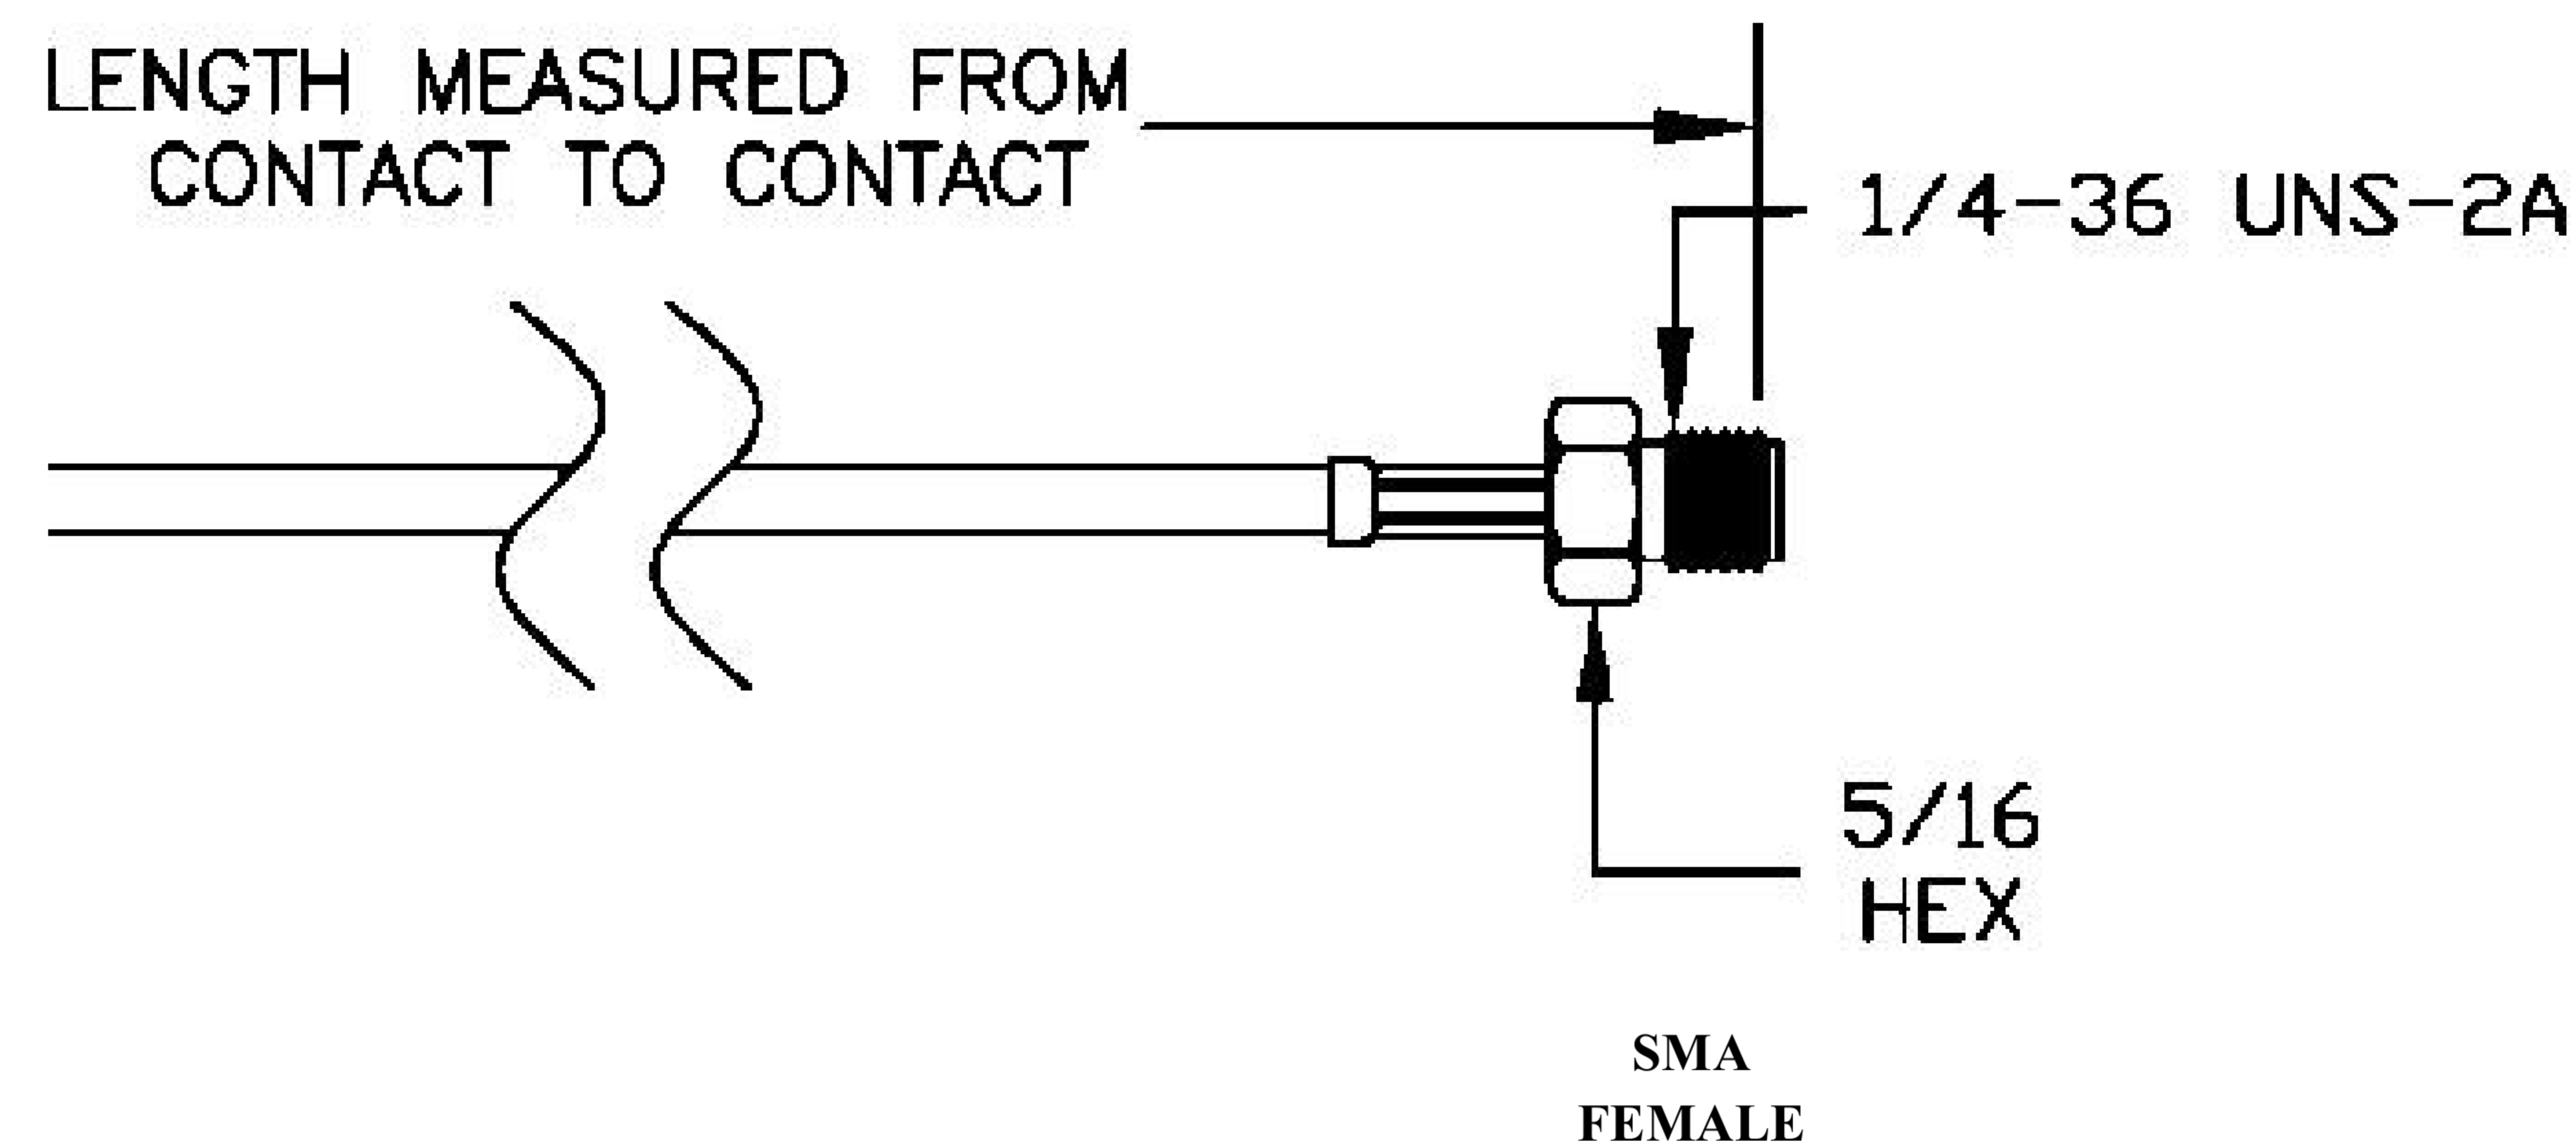

COMPONENTS	IMPEDANCE
FAKRAJACK	50 OHM
SMAFEMALE	50 OHM
ET38414	50 OHM

Standard Lengths	
-12	12"
-24	24"
-36	36"
-48	48"
-60	60"
-XXX	Custom Length in Inches

Part Configurator			
1. Replace Y with code.			
2. Replace XX with length in inches.			
CODING	JACK	COLOR	APPLICATION
A	H	BLACK	RADIO WITH PHANTOM SUPPLY
B	H	WHITE	RADIO WITHOUT PHANTOM SUPPLY
C	D	BLUE	GPS: TELEMATICS OR NAVIGATION
D	D	BORDEAUX	GSM: CELLULAR PHONE
H	T	VIOLET	GPS: TELEMATICS AND NAVIGATION
I	R	BEIGE	BLUETOOTH
K	H	CURRY	RADIO WITH IF OUTPUT (ANTENNA DIVERSITY)
Z	R	WATER BLUE	NEUTRAL CODING

FAKRA JACK

8th Floor, Building 1, Yongfu Science and Technology Center Industrial Park, Nanzha District 5, Humen, 523900, Dongguan, Guangdong, China.

Website: www.ebeestock.com

Email: sales@ebeestock.com

COAXIAL & FIBER OPTICS

DWG TITLE	ET22692	DES_	sma-female-to-black-fakra-jack-cable-12-inch-length-using-rg316-coax-022690

SIZE A | FSCM NO. 53919 | CAD FILE 073102 | SCALE N/A | 127

NOTES:

1. UNLESS OTHERWISE SPECIFIED ALL DIMENSIONS ARE NOMINAL.
2. ALL SPECIFICATIONS ARE SUBJECT TO CHANGE WITHOUT NOTICE AT ANY TIME.