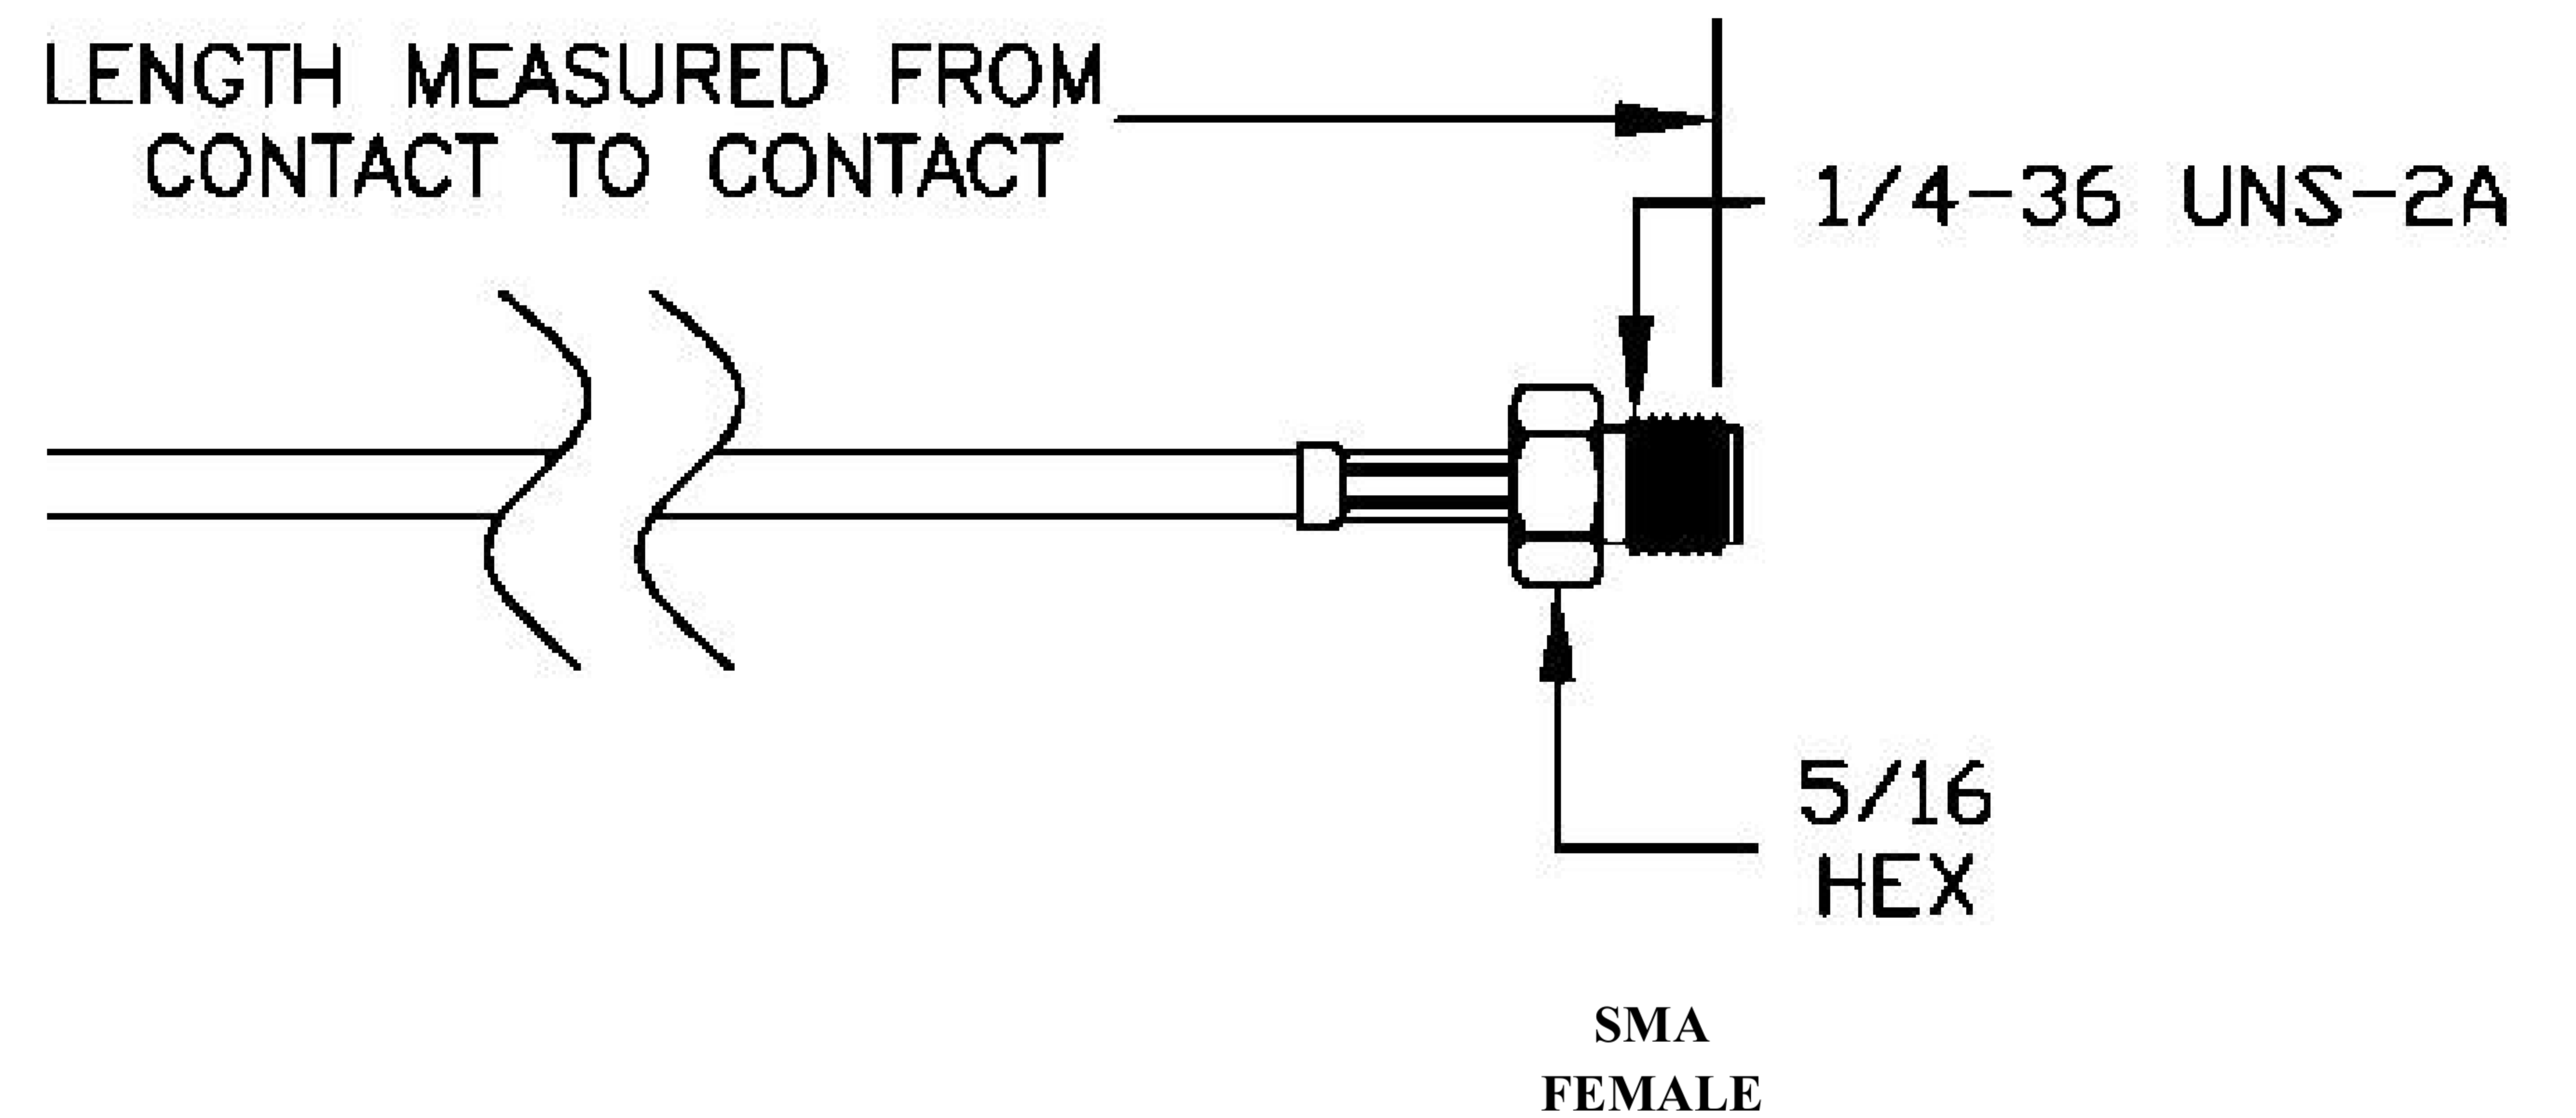

COMPONENTS	IMPEDANCE
FAKRAJACK	50 OHM
SMAFEMALE	50 OHM
ET38414	50 OHM

Standard Lengths	
-12	12"
-24	24"
-36	36"
-48	48"
-60	60"
-XXX	Custom Length in Inches

Part Configurator			
1. Replace Y with code.			
2. Replace XX with length in inches.			
CODING	JACK	COLOR	APPLICATION
A	H	BLACK	RADIO WITH PHANTOM SUPPLY
B	H	WHITE	RADIO WITHOUT PHANTOM SUPPLY
C	D	BLUE	GPS: TELEMATICS OR NAVIGATION
D	D	BORDEAUX	GSM: CELLULAR PHONE
H	T	VIOLET	GPS: TELEMATICS AND NAVIGATION
I	R	BEIGE	BLUETOOTH
K	H	CURRY	RADIO WITH IF OUTPUT (ANTENNA DIVERSITY)
Z	R	WATER BLUE	NEUTRAL CODING

FAKRA JACK

8th Floor, Building 1, Yongfu Science and Technology Center Industrial Park, Nanzha District 5, Humen, 523900, Dongguan, Guangdong, China.

Website: www.ebeestock.com

Email: sales@ebeestock.com

COAXIAL & FIBER OPTICS

DWG TITLE	ET22693	DES_	sma-female-to-black-fakra-jack-cable-12-inch-length-using-rg316-coax-0022690

SIZE A | FSCM NO. 53919 | CAD FILE 073102 | SCALE N/A | 127

NOTES:

1. UNLESS OTHERWISE SPECIFIED ALL DIMENSIONS ARE NOMINAL.
2. ALL SPECIFICATIONS ARE SUBJECT TO CHANGE WITHOUT NOTICE AT ANY TIME.