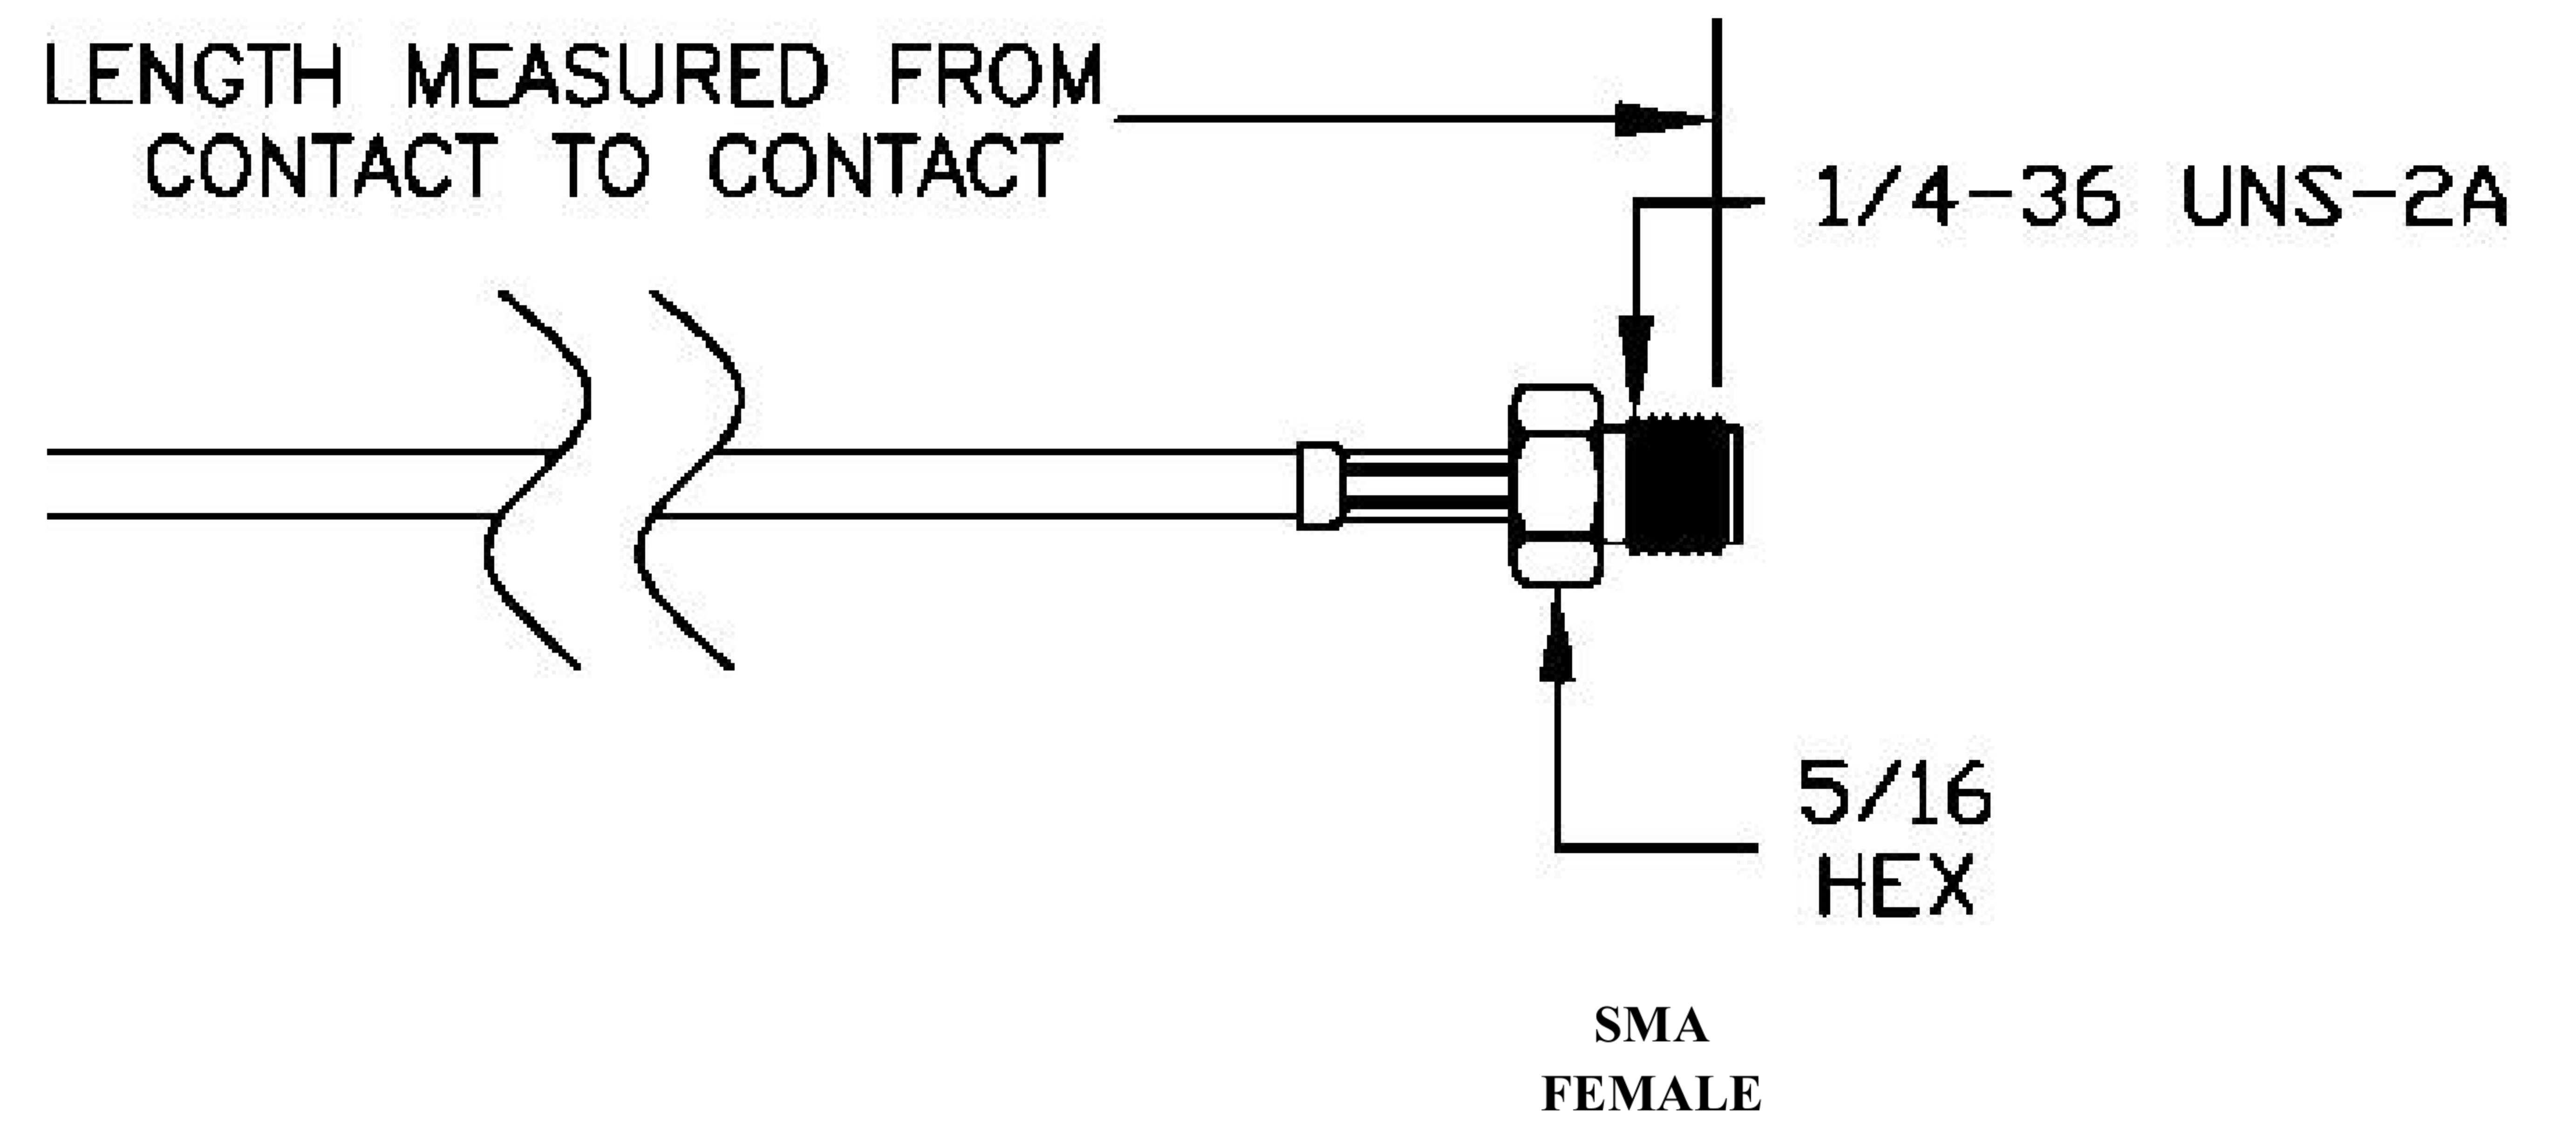

COMPONENTS	IMPEDANCE
FAKRAJACK	50 OHM
SMAFEMALE	50 OHM
ET38414	50 OHM

Standard Lengths	
-12	12"
-24	24"
-36	36"
-48	48"
-60	60"
-XXX	Custom Length in Inches

Part Configurator			
1. Replace Y with code.			
2. Replace XX with length in inches.			
CODING	JACK	COLOR	APPLICATION
A	H	BLACK	RADIO WITH PHANTOM SUPPLY
B	H	WHITE	RADIO WITHOUT PHANTOM SUPPLY
C	D	BLUE	GPS: TELEMATICS OR NAVIGATION
D	D	BORDEAUX	GSM: CELLULAR PHONE
H	T	VIOLET	GPS: TELEMATICS AND NAVIGATION
I	R	BEIGE	BLUETOOTH
K	H	CURRY	RADIO WITH IF OUTPUT (ANTENNA DIVERSITY)
Z	R	WATER BLUE	NEUTRAL CODING

FAKRA JACK

8th Floor, Building 1, Yongfu Science and Technology Center Industrial Park, Nanzha District 5, Humen, 523900, Dongguan, Guangdong, China.

Website: www.ebeestock.com

Email: sales@ebeestock.com

COAXIAL & FIBER OPTICS

DWG TITLE	ET22694	DES_	sma-female-to-black-fakra-jack-cable-12-inch-length-using-rg316-coax-022690
SIZE A | FSCM NO. 53919 | CAD FILE 073102 | SCALE N/A |			127

NOTES:

1. UNLESS OTHERWISE SPECIFIED ALL DIMENSIONS ARE NOMINAL.
2. ALL SPECIFICATIONS ARE SUBJECT TO CHANGE WITHOUT NOTICE AT ANY TIME.