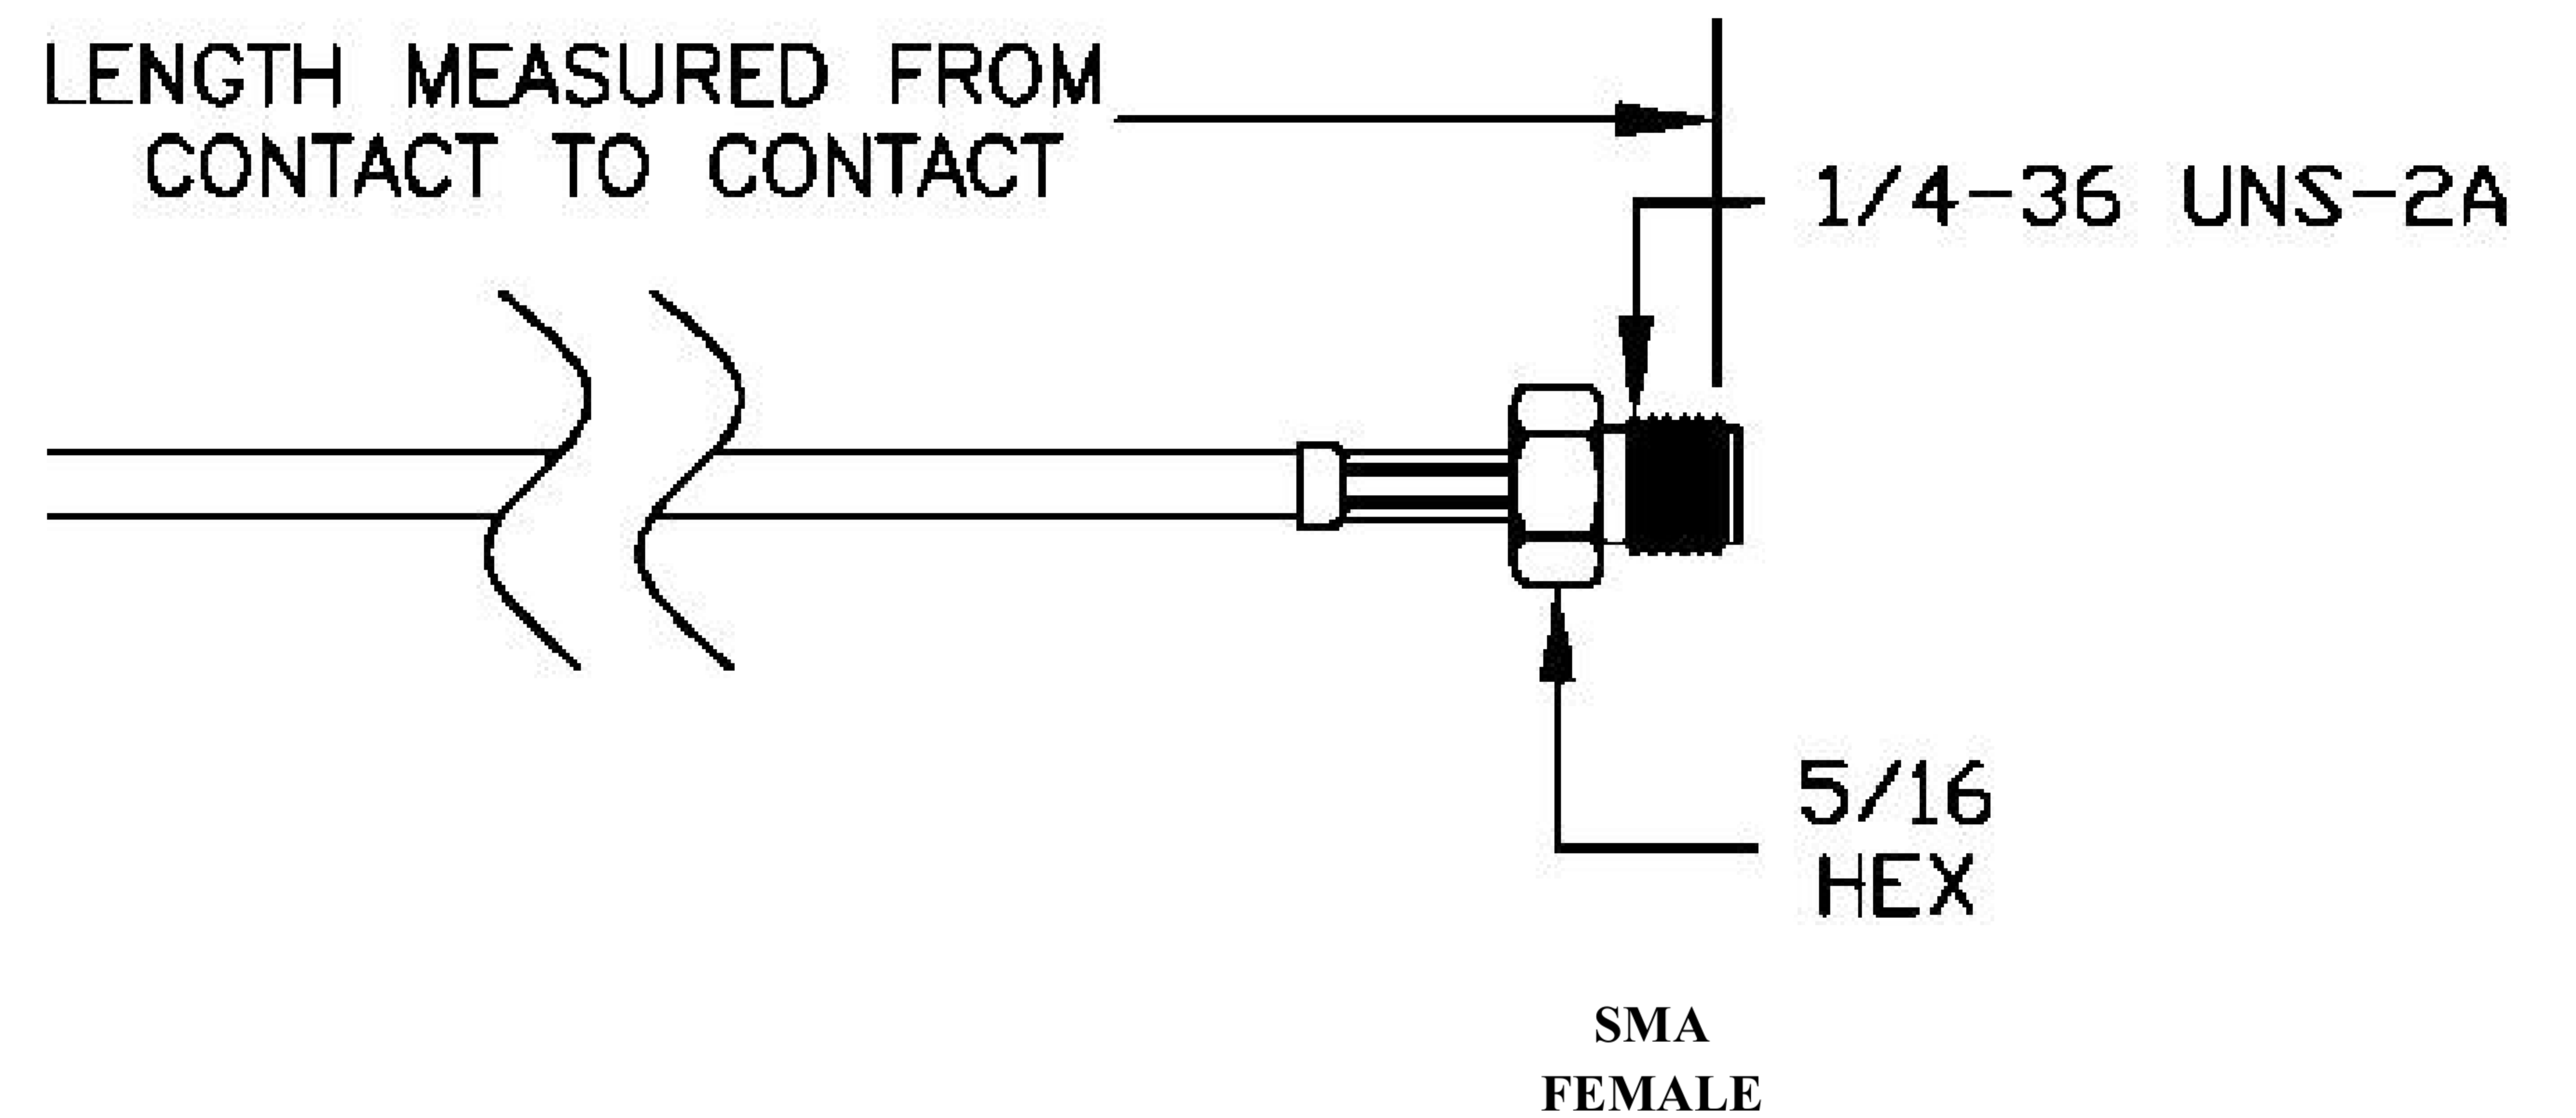

COMPONENTS	IMPEDANCE
FAKRAJACK	50 OHM
SMAFEMALE	50 OHM
ET38414	50 OHM

Standard Lengths	
-12	12"
-24	24"
-36	36"
-48	48"
-60	60"
-XXX	Custom Length in Inches

Part Configurator			
1. Replace Y with code.			
2. Replace XX with length in inches.			
CODING	JACK	COLOR	APPLICATION
A	H	BLACK	RADIO WITH PHANTOM SUPPLY
B	H	WHITE	RADIO WITHOUT PHANTOM SUPPLY
C	D	BLUE	GPS: TELEMATICS OR NAVIGATION
D	D	BORDEAUX	GSM: CELLULAR PHONE
H	T	VIOLET	GPS: TELEMATICS AND NAVIGATION
I	R	BEIGE	BLUETOOTH
K	H	CURRY	RADIO WITH IF OUTPUT (ANTENNA DIVERSITY)
Z	R	WATER BLUE	NEUTRAL CODING

FAKRA JACK

8th Floor, Building 1, Yongfu Science and Technology Center Industrial Park, Nanzha District 5, Humen, 523900, Dongguan, Guangdong, China.

Website: www.ebeestock.com

Email: sales@ebeestock.com

COAXIAL & FIBER OPTICS

DWG TITLE	ET22695	DES_	sma-female-to-white-fakra-jack-cable-12-inch-length-using-rg316-coax-022695

SIZE A | FSCM NO. 53919 | CAD FILE 073102 | SCALE N/A | 127

NOTES:

1. UNLESS OTHERWISE SPECIFIED ALL DIMENSIONS ARE NOMINAL.
2. ALL SPECIFICATIONS ARE SUBJECT TO CHANGE WITHOUT NOTICE AT ANY TIME.