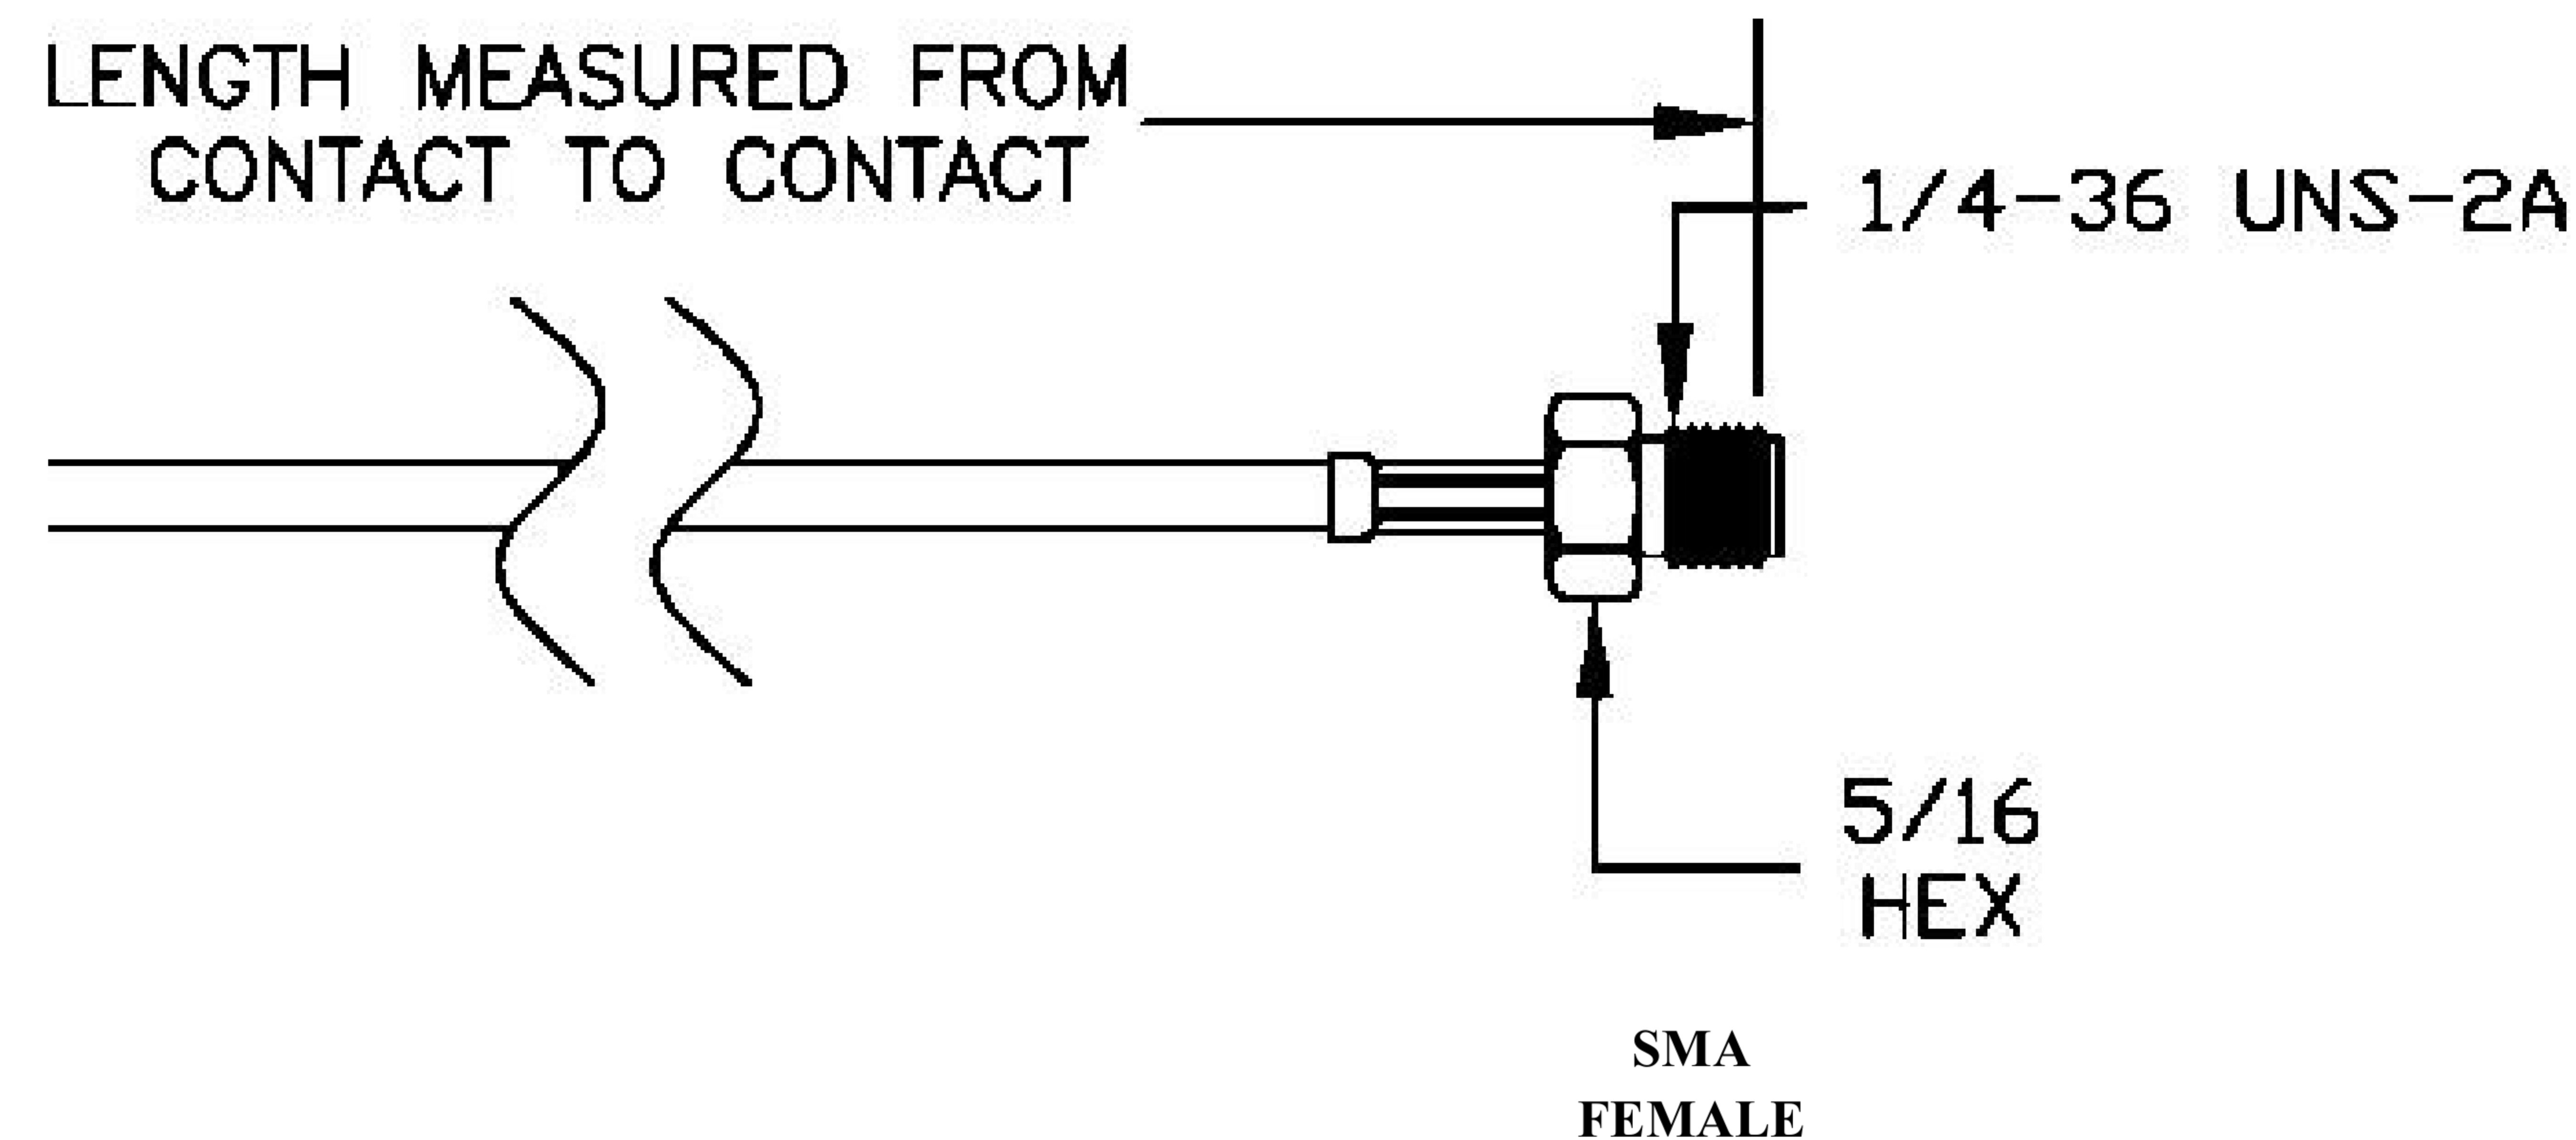

COMPONENTS	IMPEDANCE
FAKRAJACK	50 OHM
SMAFEMALE	50 OHM
ET38414	50 OHM

Standard Lengths	
-12	12"
-24	24"
-36	36"
-48	48"
-60	60"
-XXX	Custom Length in Inches

Part Configurator			
1. Replace Y with code.			
2. Replace XX with length in inches.			
CODING	JACK	COLOR	APPLICATION
A	H	BLACK	RADIO WITH PHANTOM SUPPLY
B	H	WHITE	RADIO WITHOUT PHANTOM SUPPLY
C	D	BLUE	GPS: TELEMATICS OR NAVIGATION
D	D	BORDEAUX	GSM: CELLULAR PHONE
H	T	VIOLET	GPS: TELEMATICS AND NAVIGATION
I	R	BEIGE	BLUETOOTH
K	H	CURRY	RADIO WITH IF OUTPUT (ANTENNA DIVERSITY)
Z	R	WATER BLUE	NEUTRAL CODING

FAKRA JACK

8th Floor, Building 1, Yongfu Science and Technology Center Industrial Park, Nanzha District 5, Humen, 523900, Dongguan, Guangdong, China.

Website: www.ebeestock.com

Email: sales@ebeestock.com

COAXIAL & FIBER OPTICS

DWG TITLE	ET22696	DES_	sma-female-to-white-fakra-jack-cable-12-inch-length-using-rg316-coax-022695

SIZE A | FSCM NO. 53919 | CAD FILE 073102 | SCALE N/A | 127

NOTES:

1. UNLESS OTHERWISE SPECIFIED ALL DIMENSIONS ARE NOMINAL.
2. ALL SPECIFICATIONS ARE SUBJECT TO CHANGE WITHOUT NOTICE AT ANY TIME.