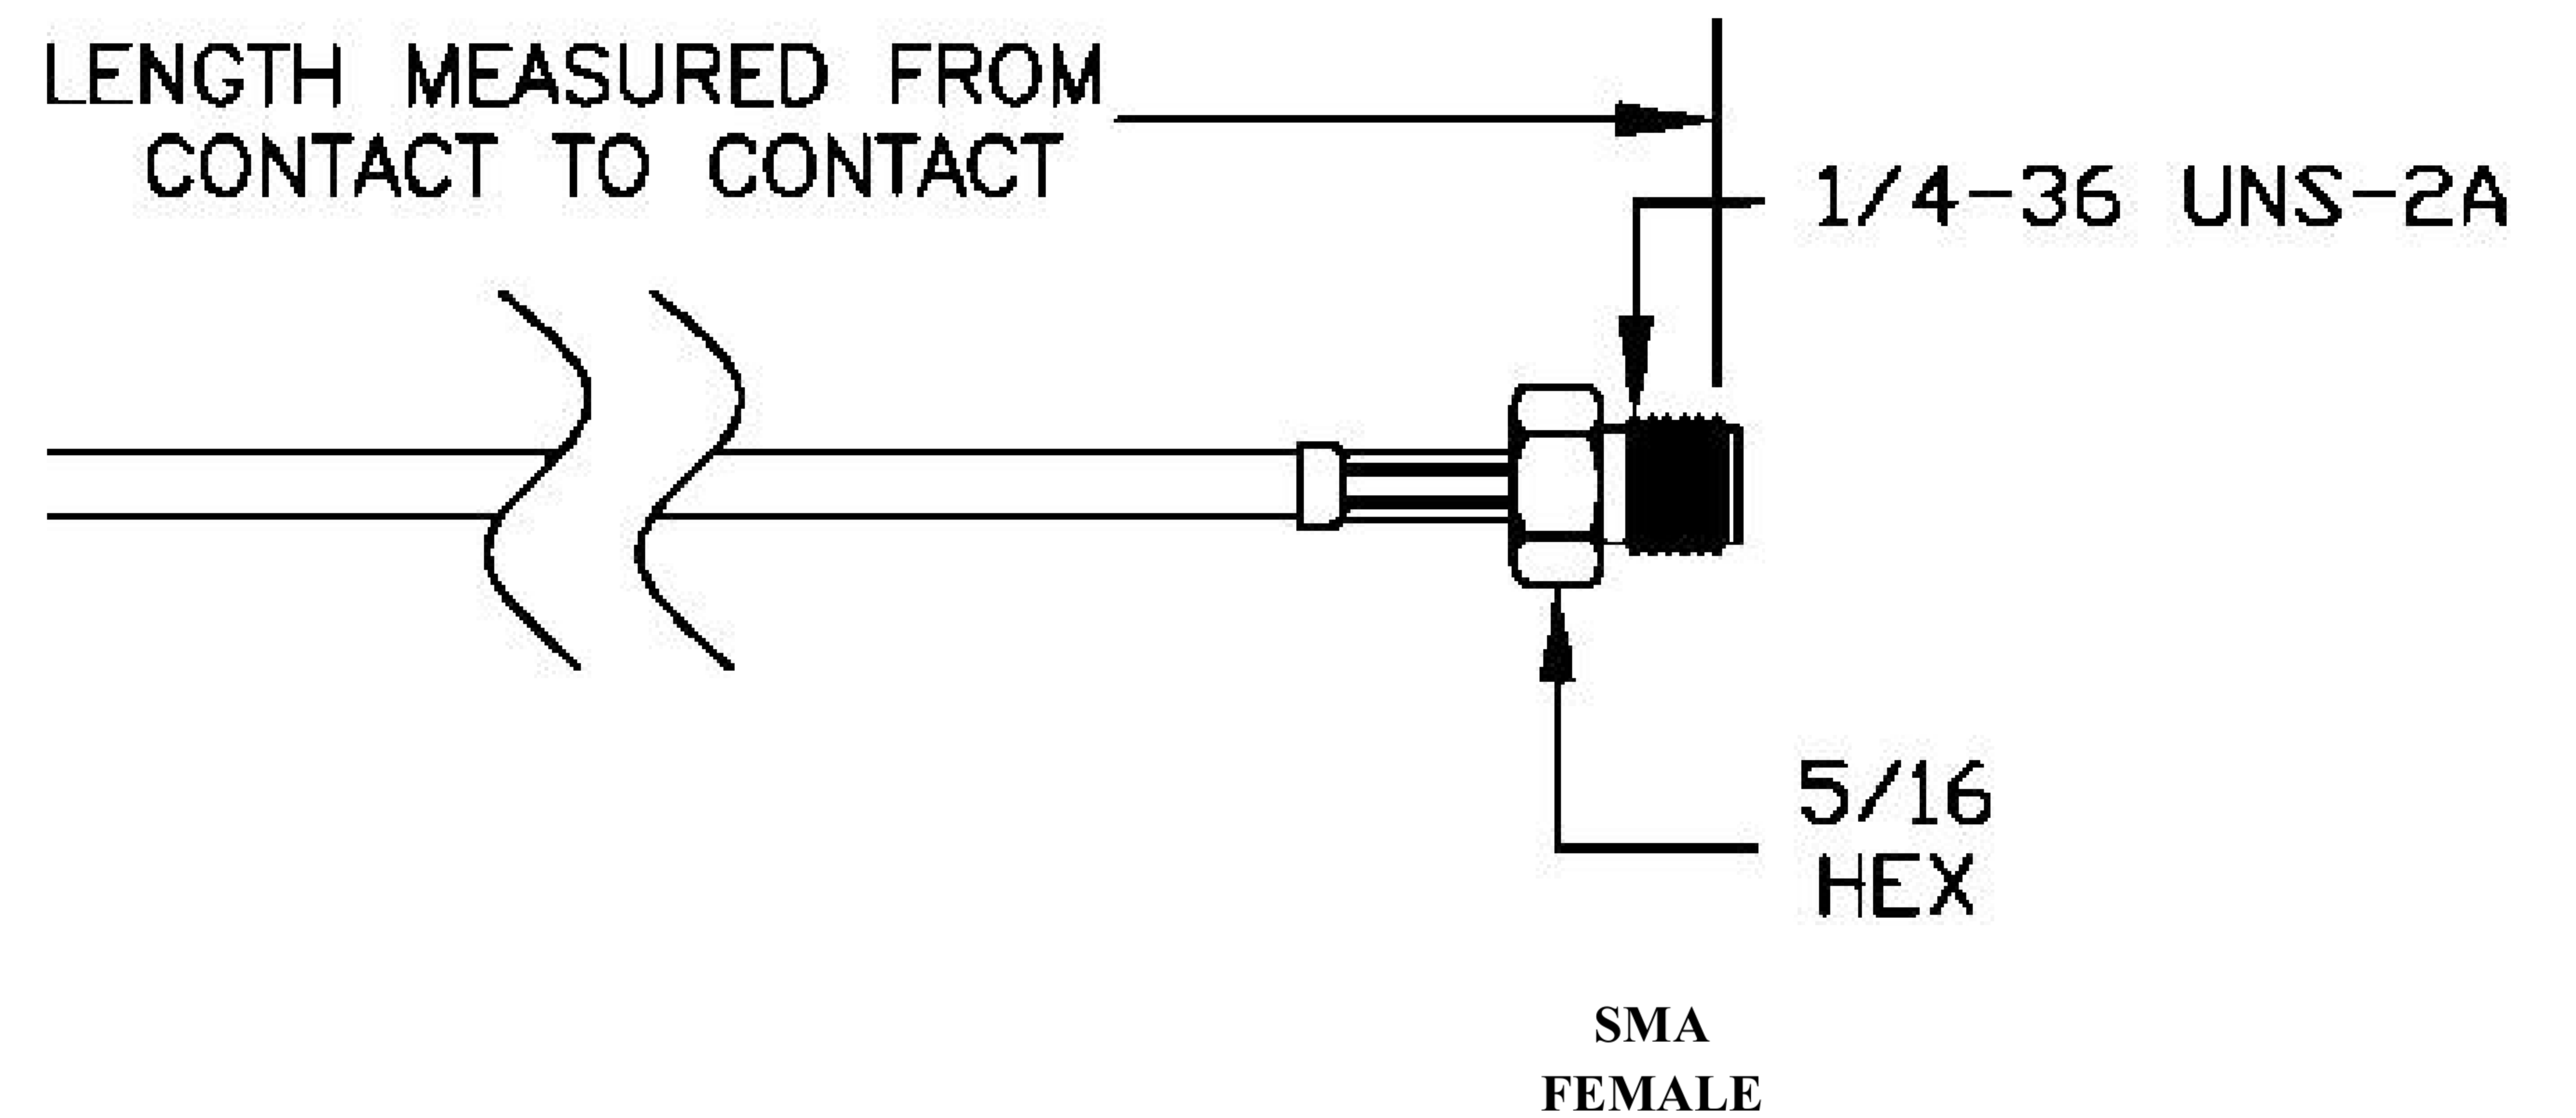

COMPONENTS	IMPEDANCE
FAKRAJACK	50 OHM
SMAFEMALE	50 OHM
ET38414	50 OHM

Standard Lengths	
-12	12"
-24	24"
-36	36"
-48	48"
-60	60"
-XXX	Custom Length in Inches

Part Configurator			
1. Replace Y with code.			
2. Replace XX with length in inches.			
CODING	JACK	COLOR	APPLICATION
A	H	BLACK	RADIO WITH PHANTOM SUPPLY
B	H	WHITE	RADIO WITHOUT PHANTOM SUPPLY
C	D	BLUE	GPS: TELEMATICS OR NAVIGATION
D	D	BORDEAUX	GSM: CELLULAR PHONE
H	T	VIOLET	GPS: TELEMATICS AND NAVIGATION
I	R	BEIGE	BLUETOOTH
K	H	CURRY	RADIO WITH IF OUTPUT (ANTENNA DIVERSITY)
Z	R	WATER BLUE	NEUTRAL CODING

FAKRA JACK

8th Floor, Building 1, Yongfu Science and Technology Center Industrial Park, Nanzha District 5, Humen, 523900, Dongguan, Guangdong, China.

Website: www.ebeestock.com

Email: sales@ebeestock.com

COAXIAL & FIBER OPTICS

DWG TITLE	ET22700	DES_	sma-female-to-blue-fakra-jack-cable-12-inch-length-using-rg316-coax-0022700

SIZE A | FSCM NO. 53919 | CAD FILE 073102 | SCALE N/A | 127

NOTES:

1. UNLESS OTHERWISE SPECIFIED ALL DIMENSIONS ARE NOMINAL.
2. ALL SPECIFICATIONS ARE SUBJECT TO CHANGE WITHOUT NOTICE AT ANY TIME.