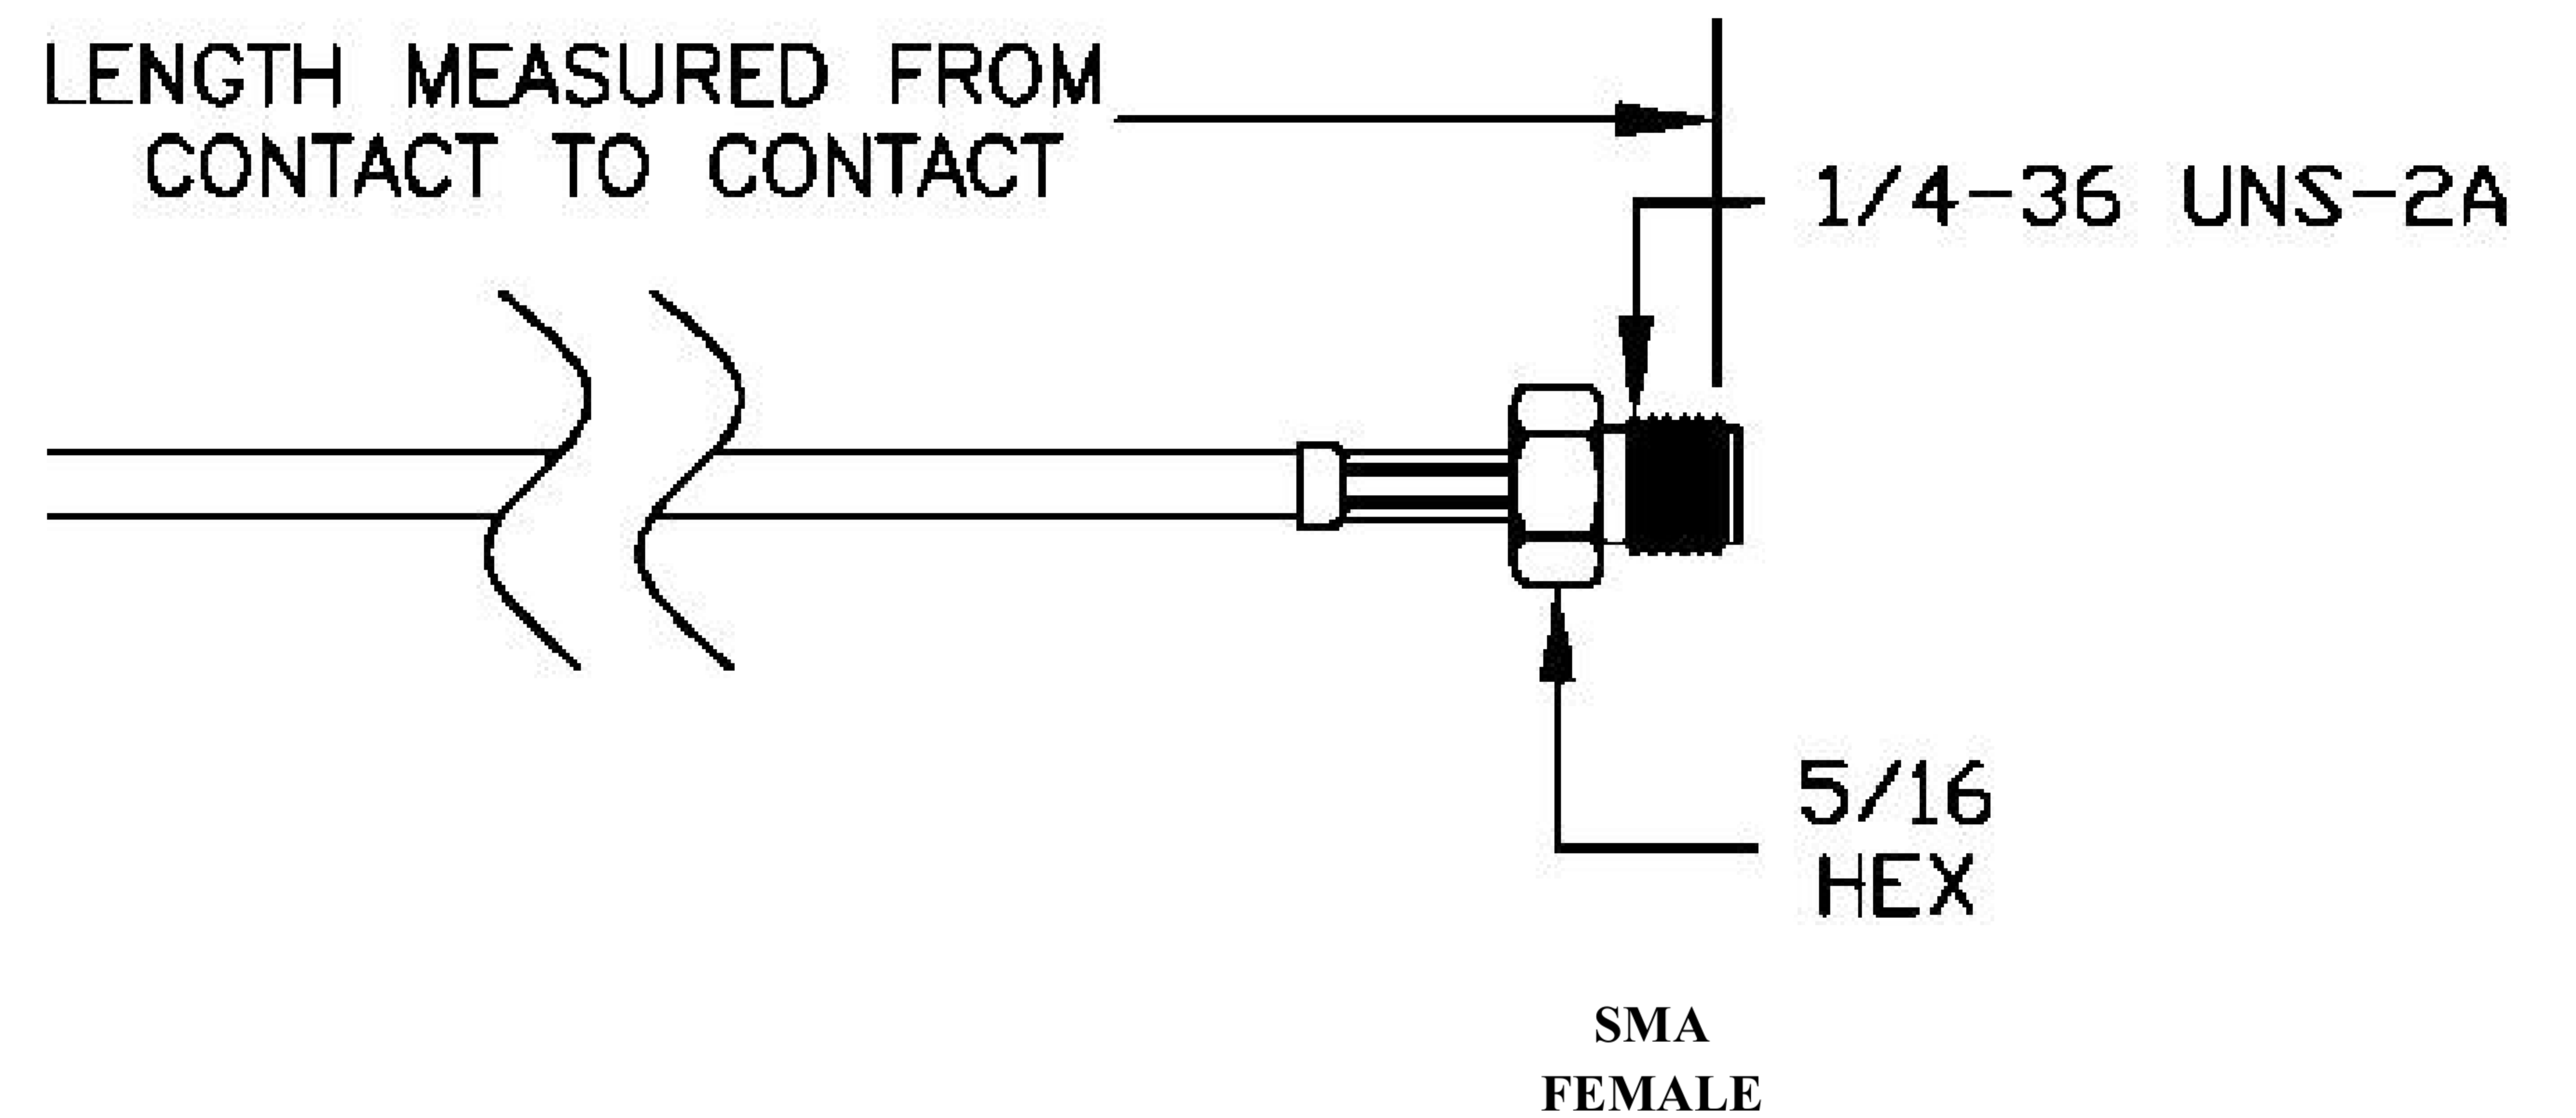

COMPONENTS	IMPEDANCE
FAKRAJACK	50 OHM
SMAFEMALE	50 OHM
ET38414	50 OHM

Standard Lengths	
-12	12"
-24	24"
-36	36"
-48	48"
-60	60"
-XXX	Custom Length in Inches

Part Configurator			
1. Replace Y with code.			
2. Replace XX with length in inches.			
CODING	JACK	COLOR	APPLICATION
A	H	BLACK	RADIO WITH PHANTOM SUPPLY
B	H	WHITE	RADIO WITHOUT PHANTOM SUPPLY
C	D	BLUE	GPS: TELEMATICS OR NAVIGATION
D	D	BORDEAUX	GSM: CELLULAR PHONE
H	T	VIOLET	GPS: TELEMATICS AND NAVIGATION
I	R	BEIGE	BLUETOOTH
K	H	CURRY	RADIO WITH IF OUTPUT (ANTENNA DIVERSITY)
Z	R	WATER BLUE	NEUTRAL CODING

FAKRA JACK

8th Floor, Building 1, Yongfu Science and Technology Center Industrial Park, Nanzha District 5, Humen, 523900, Dongguan, Guangdong, China.

Website: www.ebeestock.com

Email: sales@ebeestock.com

COAXIAL & FIBER OPTICS

DWG TITLE	ET22701	DES_	sma-female-to-blue-fakra-jack-cable-12-inch-length-using-rg316-coax-0022700

SIZE A | FSCM NO. 53919 | CAD FILE 073102 | SCALE N/A | 127

NOTES:

1. UNLESS OTHERWISE SPECIFIED ALL DIMENSIONS ARE NOMINAL.
2. ALL SPECIFICATIONS ARE SUBJECT TO CHANGE WITHOUT NOTICE AT ANY TIME.