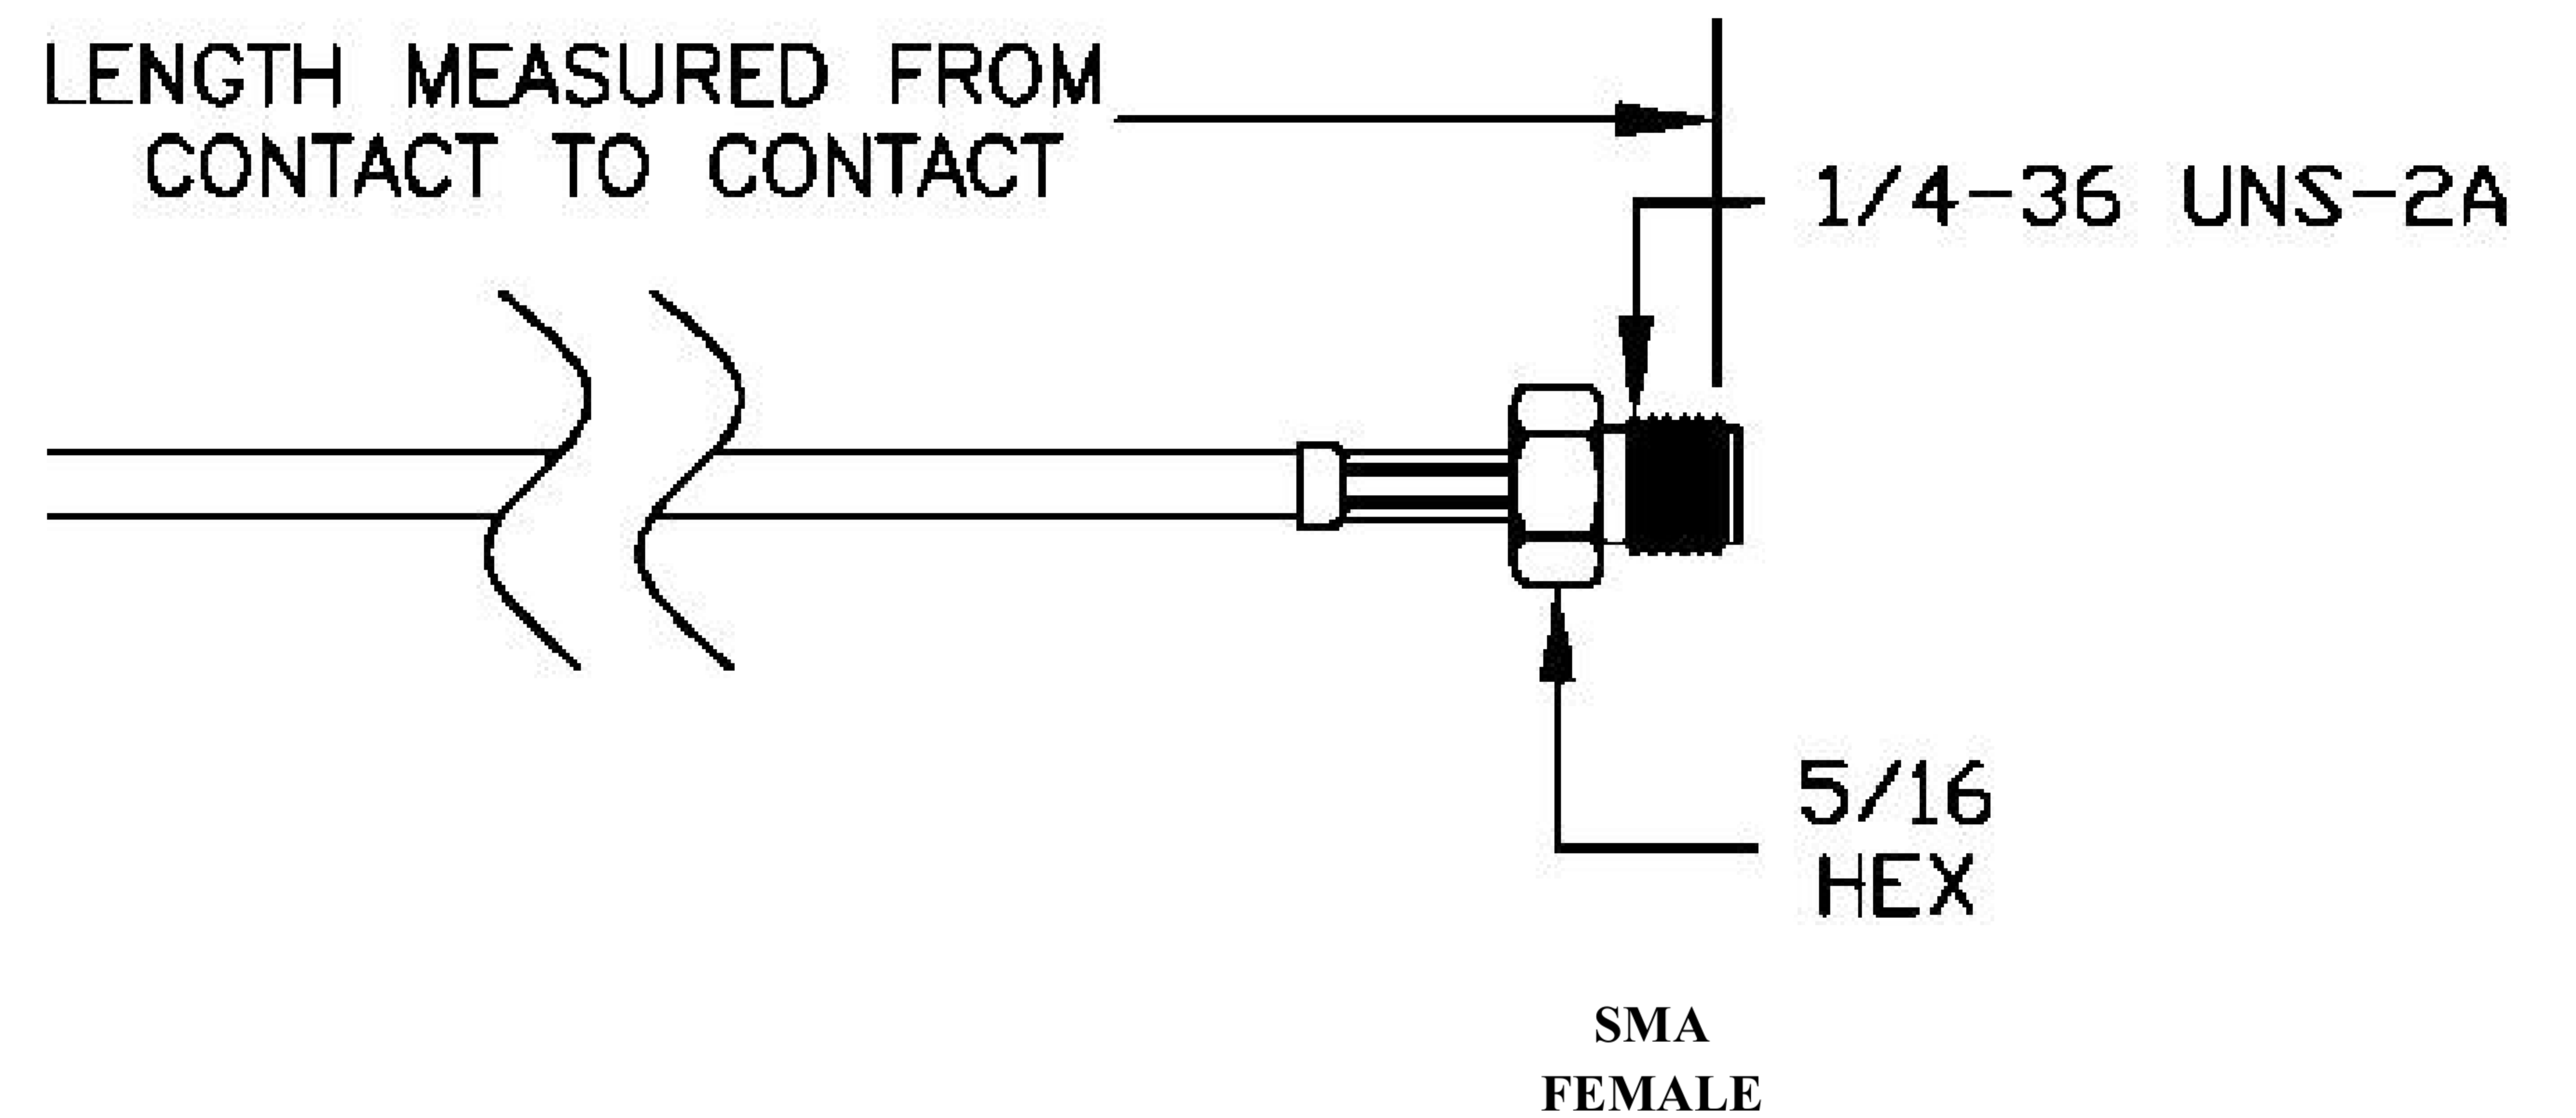

COMPONENTS	IMPEDANCE
FAKRAJACK	50 OHM
SMAFEMALE	50 OHM
ET38414	50 OHM

Standard Lengths	
-12	12"
-24	24"
-36	36"
-48	48"
-60	60"
-XXX	Custom Length in Inches

Part Configurator			
1. Replace Y with code.			
2. Replace XX with length in inches.			
CODING	JACK	COLOR	APPLICATION
A	H	BLACK	RADIO WITH PHANTOM SUPPLY
B	H	WHITE	RADIO WITHOUT PHANTOM SUPPLY
C	D	BLUE	GPS: TELEMATICS OR NAVIGATION
D	D	BORDEAUX	GSM: CELLULAR PHONE
H	T	VIOLET	GPS: TELEMATICS AND NAVIGATION
I	R	BEIGE	BLUETOOTH
K	H	CURRY	RADIO WITH IF OUTPUT (ANTENNA DIVERSITY)
Z	R	WATER BLUE	NEUTRAL CODING

FAKRA JACK

8th Floor, Building 1, Yongfu Science and Technology Center Industrial Park, Nanzha District 5, Humen, 523900, Dongguan, Guangdong, China.

Website: www.ebeestock.com

Email: sales@ebeestock.com

COAXIAL & FIBER OPTICS

DWG TITLE	ET22702	DES_	sma-female-to-blue-fakra-jack-cable-12-inch-length-using-rg316-coax-0022700

SIZE A | FSCM NO. 53919 | CAD FILE 073102 | SCALE N/A | 127

NOTES:

1. UNLESS OTHERWISE SPECIFIED ALL DIMENSIONS ARE NOMINAL.
2. ALL SPECIFICATIONS ARE SUBJECT TO CHANGE WITHOUT NOTICE AT ANY TIME.