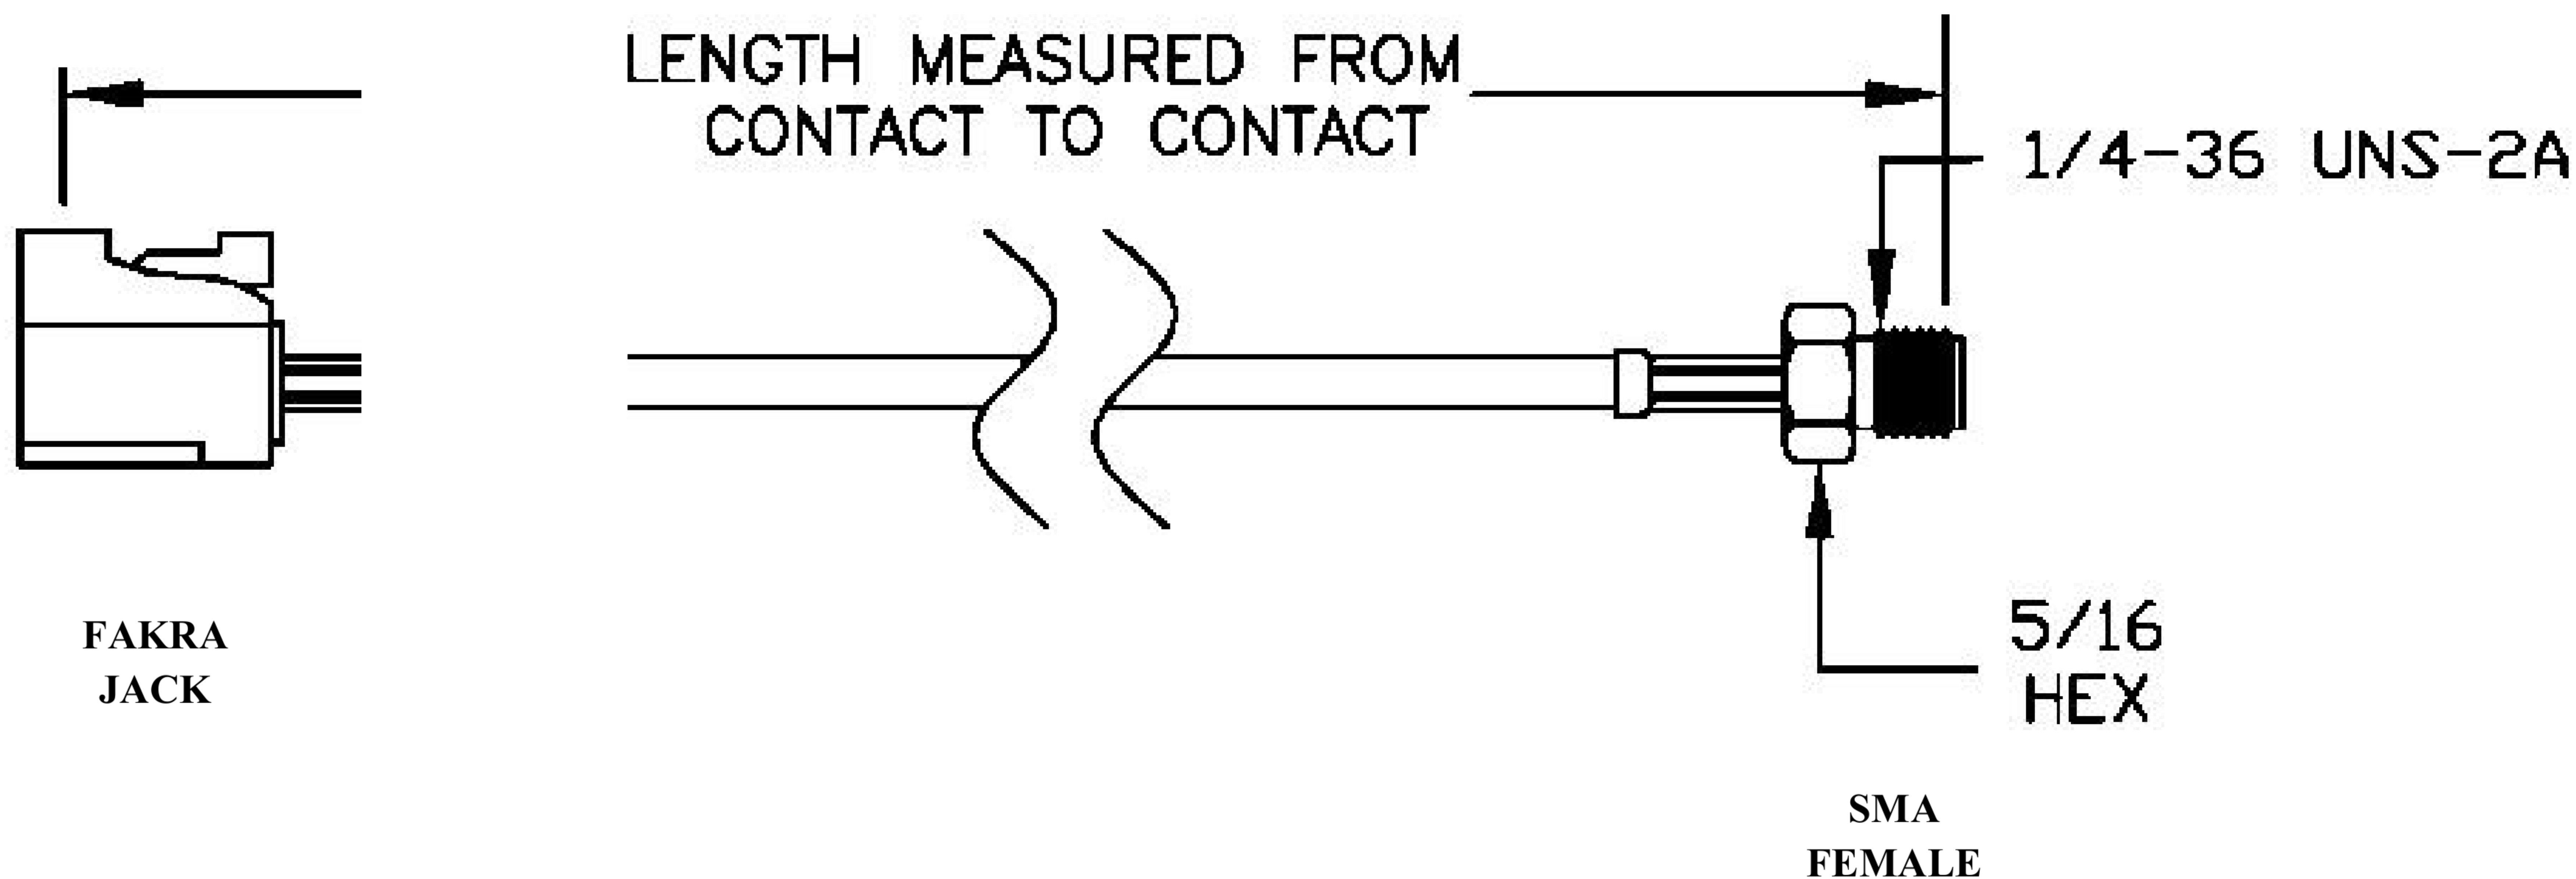

COMPONENTS	IMPEDANCE
FAKRAJACK	50 OHM
SMAFEMALE	50 OHM
ET38414	50 OHM

Standard Lengths	
-12	12"
-24	24"
-36	36"
-48	48"
-60	60"
-XXX	Custom Length in Inches

Part Configurator			
1. Replace Y with code.			
2. Replace XX with length in inches.			
CODING	JACK	COLOR	APPLICATION
A	H	BLACK	RADIO WITH PHANTOM SUPPLY
B	H	WHITE	RADIO WITHOUT PHANTOM SUPPLY
C	D	BLUE	GPS: TELEMATICS OR NAVIGATION
D	D	BORDEAUX	GSM: CELLULAR PHONE
H	T	VIOLET	GPS: TELEMATICS AND NAVIGATION
I	R	BEIGE	BLUETOOTH
K	H	CURRY	RADIO WITH IF OUTPUT (ANTENNA DIVERSITY)
Z	R	WATER BLUE	NEUTRAL CODING

DWG TITLE	ET22703	DES_	sma-female-to-blue-fakra-jack-cable-12-inch-length-using-rg316-coax-0022700
-----------	---------	------	---

SIZE A | FSCM NO. 53919 | CAD FILE 073102 | SCALE N/A | 127

NOTES:

- UNLESS OTHERWISE SPECIFIED ALL DIMENSIONS ARE NOMINAL.
- ALL SPECIFICATIONS ARE SUBJECT TO CHANGE WITHOUT NOTICE AT ANY TIME.