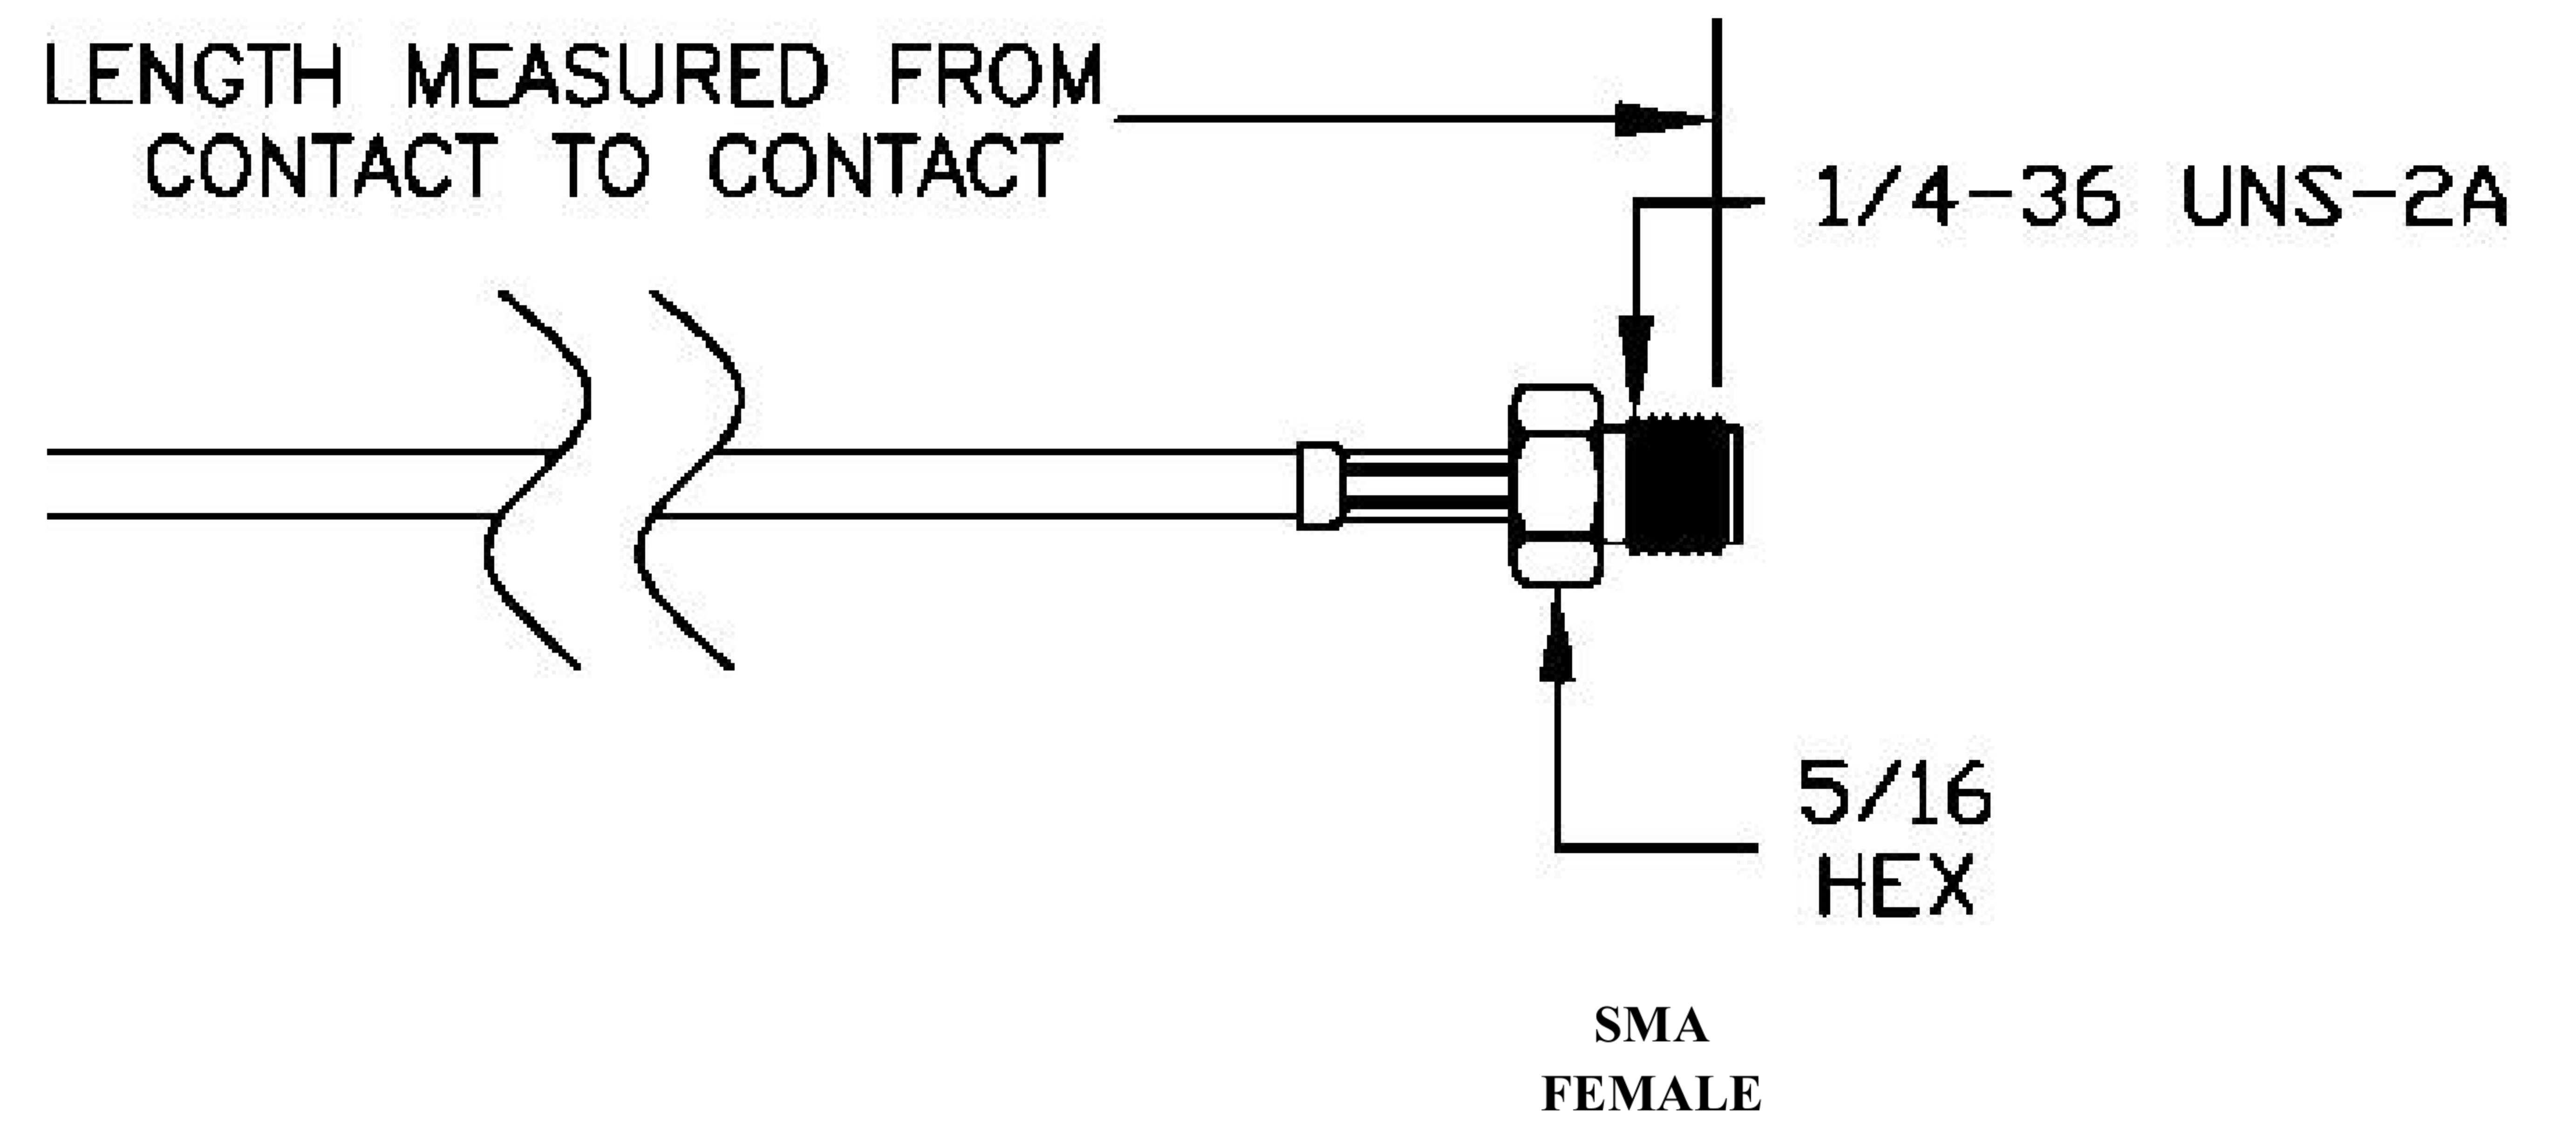

COMPONENTS	IMPEDANCE
FAKRAJACK	50 OHM
SMAFEMALE	50 OHM
ET38414	50 OHM

Standard Lengths	
-12	12"
-24	24"
-36	36"
-48	48"
-60	60"
-XXX	Custom Length in Inches

Part Configurator			
1. Replace Y with code.			
2. Replace XX with length in inches.			
CODING	JACK	COLOR	APPLICATION
A	H	BLACK	RADIO WITH PHANTOM SUPPLY
B	H	WHITE	RADIO WITHOUT PHANTOM SUPPLY
C	D	BLUE	GPS: TELEMATICS OR NAVIGATION
D	D	BORDEAUX	GSM: CELLULAR PHONE
H	T	VIOLET	GPS: TELEMATICS AND NAVIGATION
I	R	BEIGE	BLUETOOTH
K	H	CURRY	RADIO WITH IF OUTPUT (ANTENNA DIVERSITY)
Z	R	WATER BLUE	NEUTRAL CODING

FAKRA JACK

8th Floor, Building 1, Yongfu Science and Technology Center Industrial Park, Nanzha District 5, Humen, 523900, Dongguan, Guangdong, China.

Website: www.ebeestock.com

Email: sales@ebeestock.com

COAXIAL & FIBER OPTICS

DWG TITLE	ET22704	DES_	sma-female-to-blue-fakra-jack-cable-12-inch-length-using-rg316-coax-0022700

SIZE A | FSCM NO. 53919 | CAD FILE 073102 | SCALE N/A | 127

NOTES:

1. UNLESS OTHERWISE SPECIFIED ALL DIMENSIONS ARE NOMINAL.
2. ALL SPECIFICATIONS ARE SUBJECT TO CHANGE WITHOUT NOTICE AT ANY TIME.