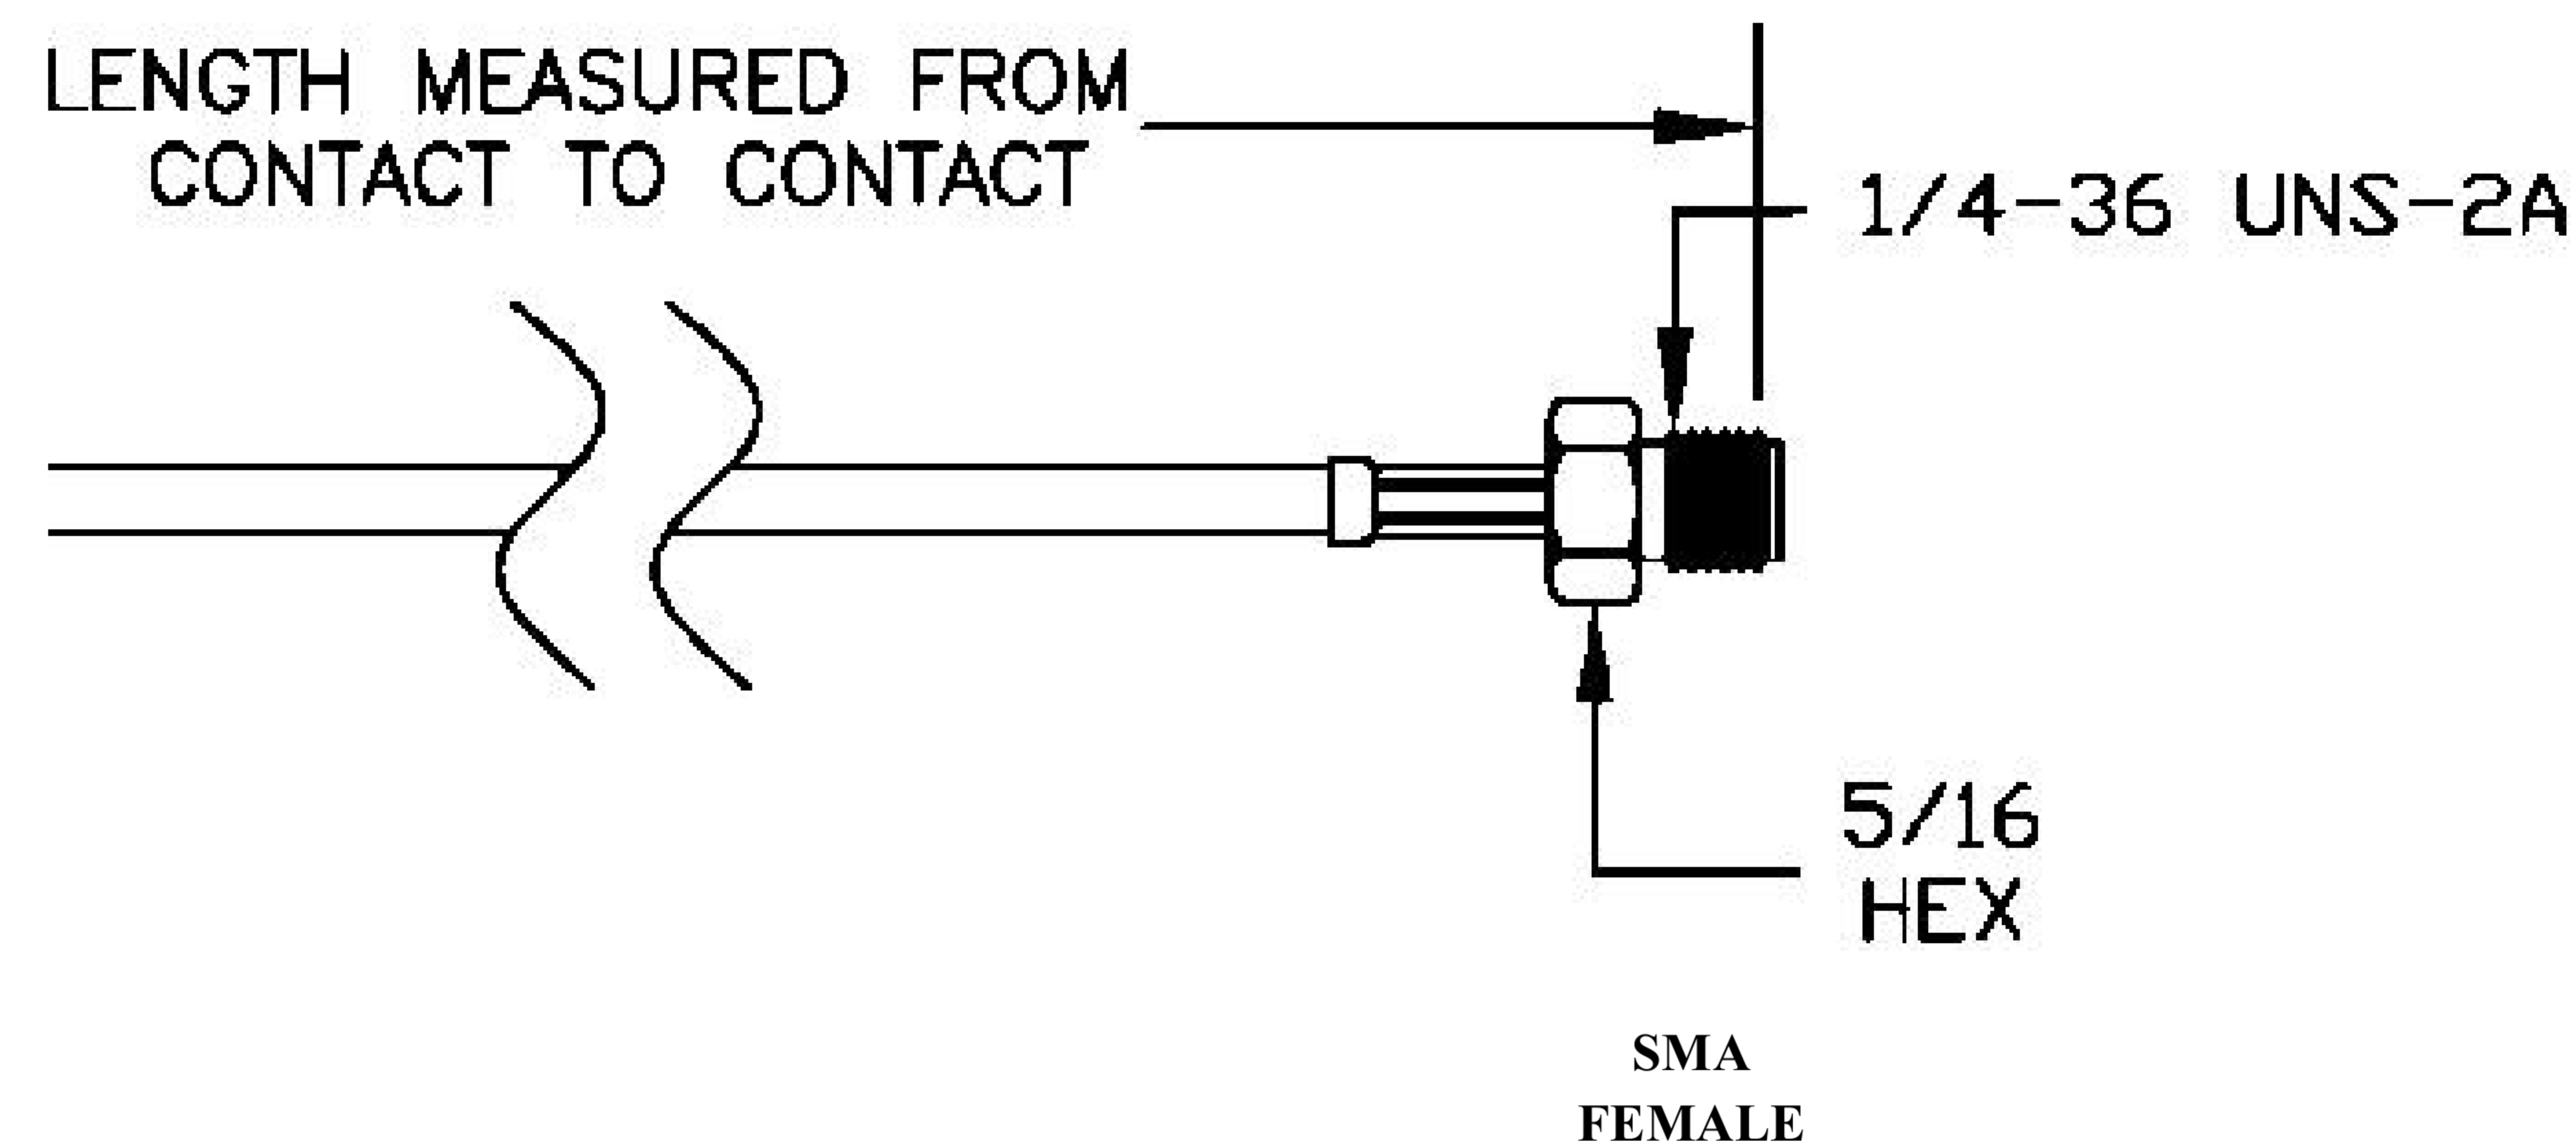

COMPONENTS	IMPEDANCE
FAKRAJACK	50 OHM
SMAFEMALE	50 OHM
ET38414	50 OHM

Standard Lengths	
-12	12"
-24	24"
-36	36"
-48	48"
-60	60"
-XXX	Custom Length in Inches

Part Configurator			
1. Replace Y with code.			
2. Replace XX with length in inches.			
CODING	JACK	COLOR	APPLICATION
A	H	BLACK	RADIO WITH PHANTOM SUPPLY
B	H	WHITE	RADIO WITHOUT PHANTOM SUPPLY
C	D	BLUE	GPS: TELEMATICS OR NAVIGATION
D	D	BORDEAUX	GSM: CELLULAR PHONE
H	T	VIOLET	GPS: TELEMATICS AND NAVIGATION
I	R	BEIGE	BLUETOOTH
K	H	CURRY	RADIO WITH IF OUTPUT (ANTENNA DIVERSITY)
Z	R	WATER BLUE	NEUTRAL CODING

FAKRA JACK

8th Floor, Building 1, Yongfu Science and Technology Center Industrial Park, Nanzha District 5, Humen, 523900, Dongguan, Guangdong, China.

Website: www.ebeestock.com

Email: sales@ebeestock.com

COAXIAL & FIBER OPTICS

DWG TITLE	ET22705	DES_	sma-female-to-bordeaux-fakra-jack-cable-12-inch-length-using-rg316-coax-0022705

SIZE A | FSCM NO. 53919 | CAD FILE 073102 | SCALE N/A | 127

NOTES:

1. UNLESS OTHERWISE SPECIFIED ALL DIMENSIONS ARE NOMINAL.
2. ALL SPECIFICATIONS ARE SUBJECT TO CHANGE WITHOUT NOTICE AT ANY TIME.