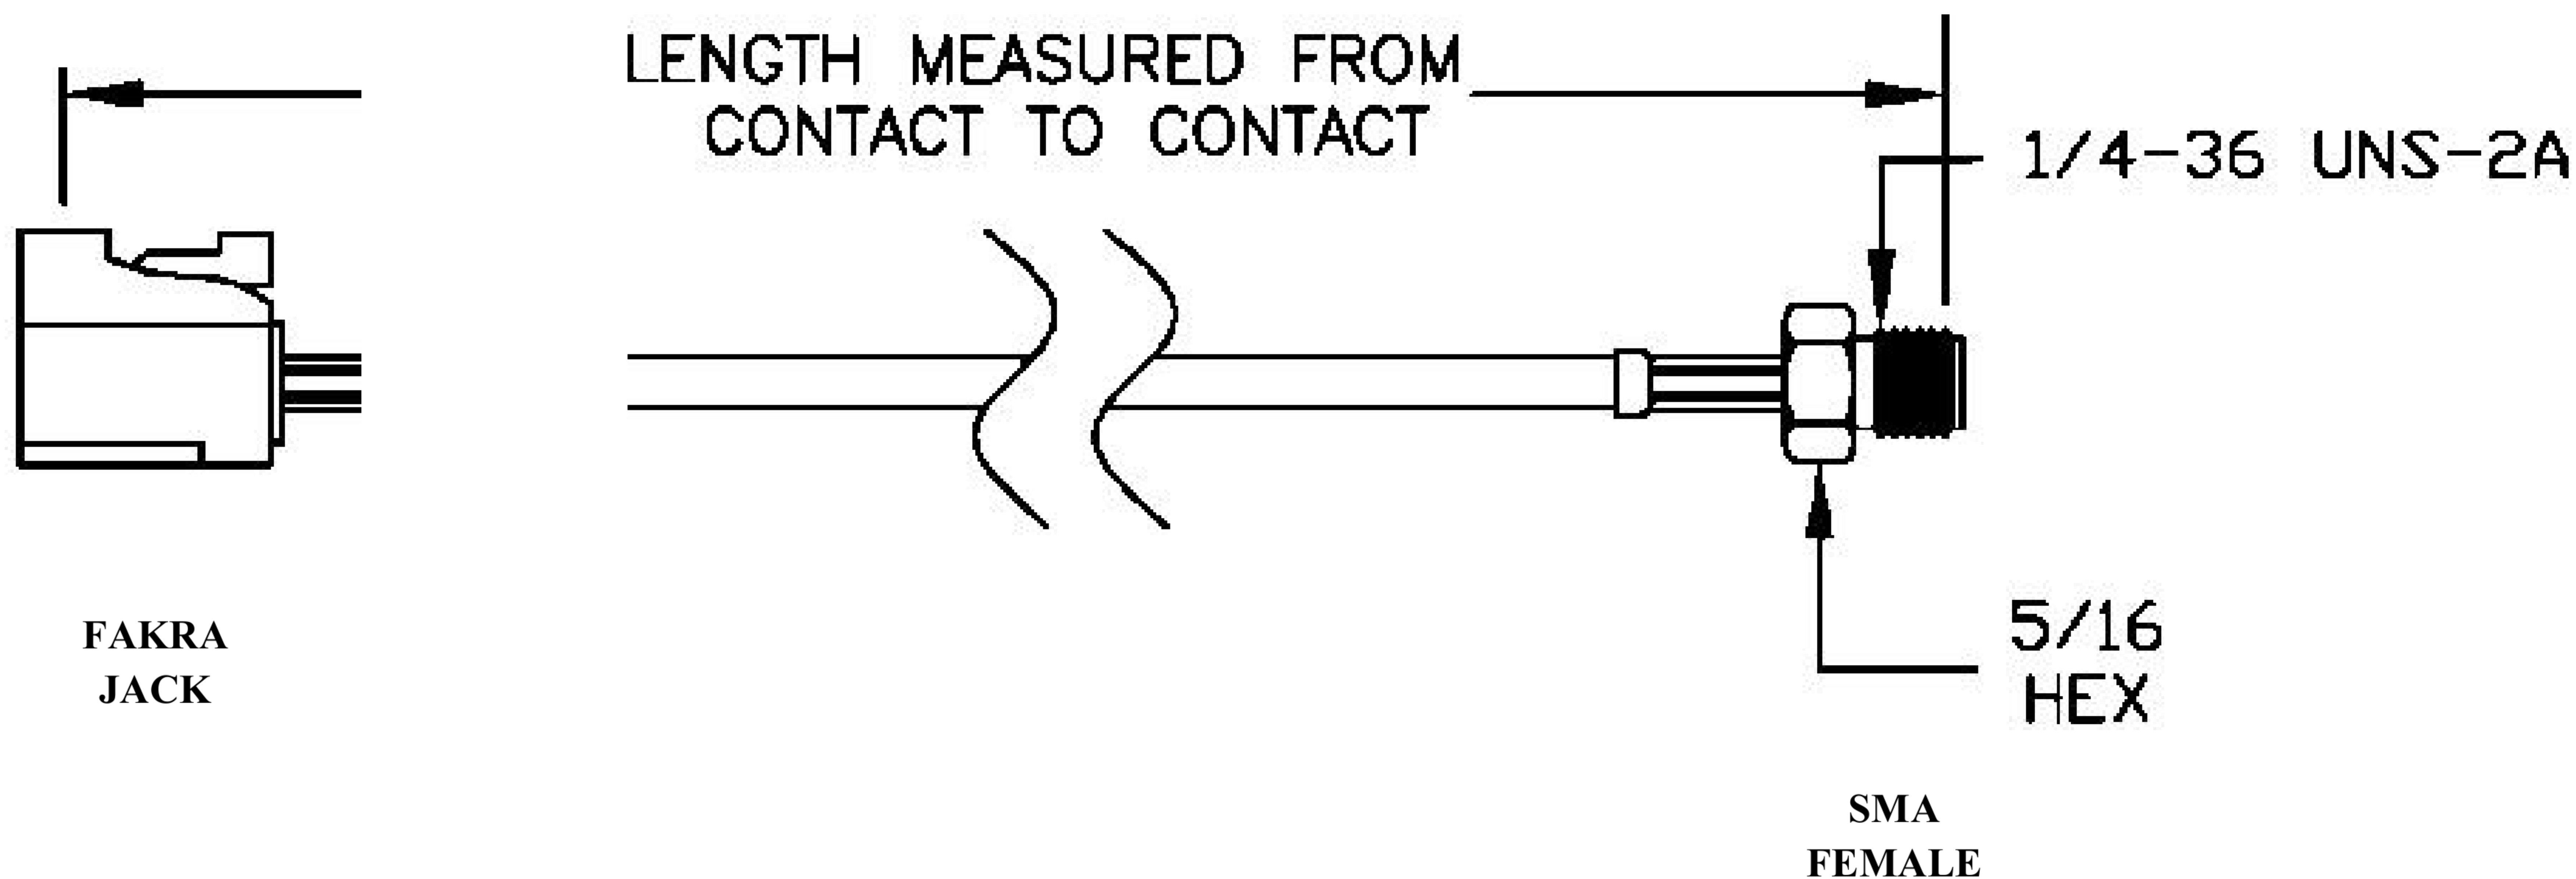

COMPONENTS	IMPEDANCE
FAKRAJACK	50 OHM
SMAFEMALE	50 OHM
ET38414	50 OHM

Standard Lengths	
-12	12"
-24	24"
-36	36"
-48	48"
-60	60"
-XXX	Custom Length in Inches

Part Configurator			
1. Replace Y with code.			
2. Replace XX with length in inches.			
CODING	JACK	COLOR	APPLICATION
A	H	BLACK	RADIO WITH PHANTOM SUPPLY
B	H	WHITE	RADIO WITHOUT PHANTOM SUPPLY
C	D	BLUE	GPS: TELEMATICS OR NAVIGATION
D	D	BORDEAUX	GSM: CELLULAR PHONE
H	T	VIOLET	GPS: TELEMATICS AND NAVIGATION
I	R	BEIGE	BLUETOOTH
K	H	CURRY	RADIO WITH IF OUTPUT (ANTENNA DIVERSITY)
Z	R	WATER BLUE	NEUTRAL CODING

DWG TITLE	ET22706	DES_	sma-female-to-bordeaux-fakra-jack-cable-12-inch-length-using-rg316-coax-0022705
-----------	---------	------	---

SIZE A | FSCM NO. 53919 | CAD FILE 073102 | SCALE N/A | 127

NOTES: