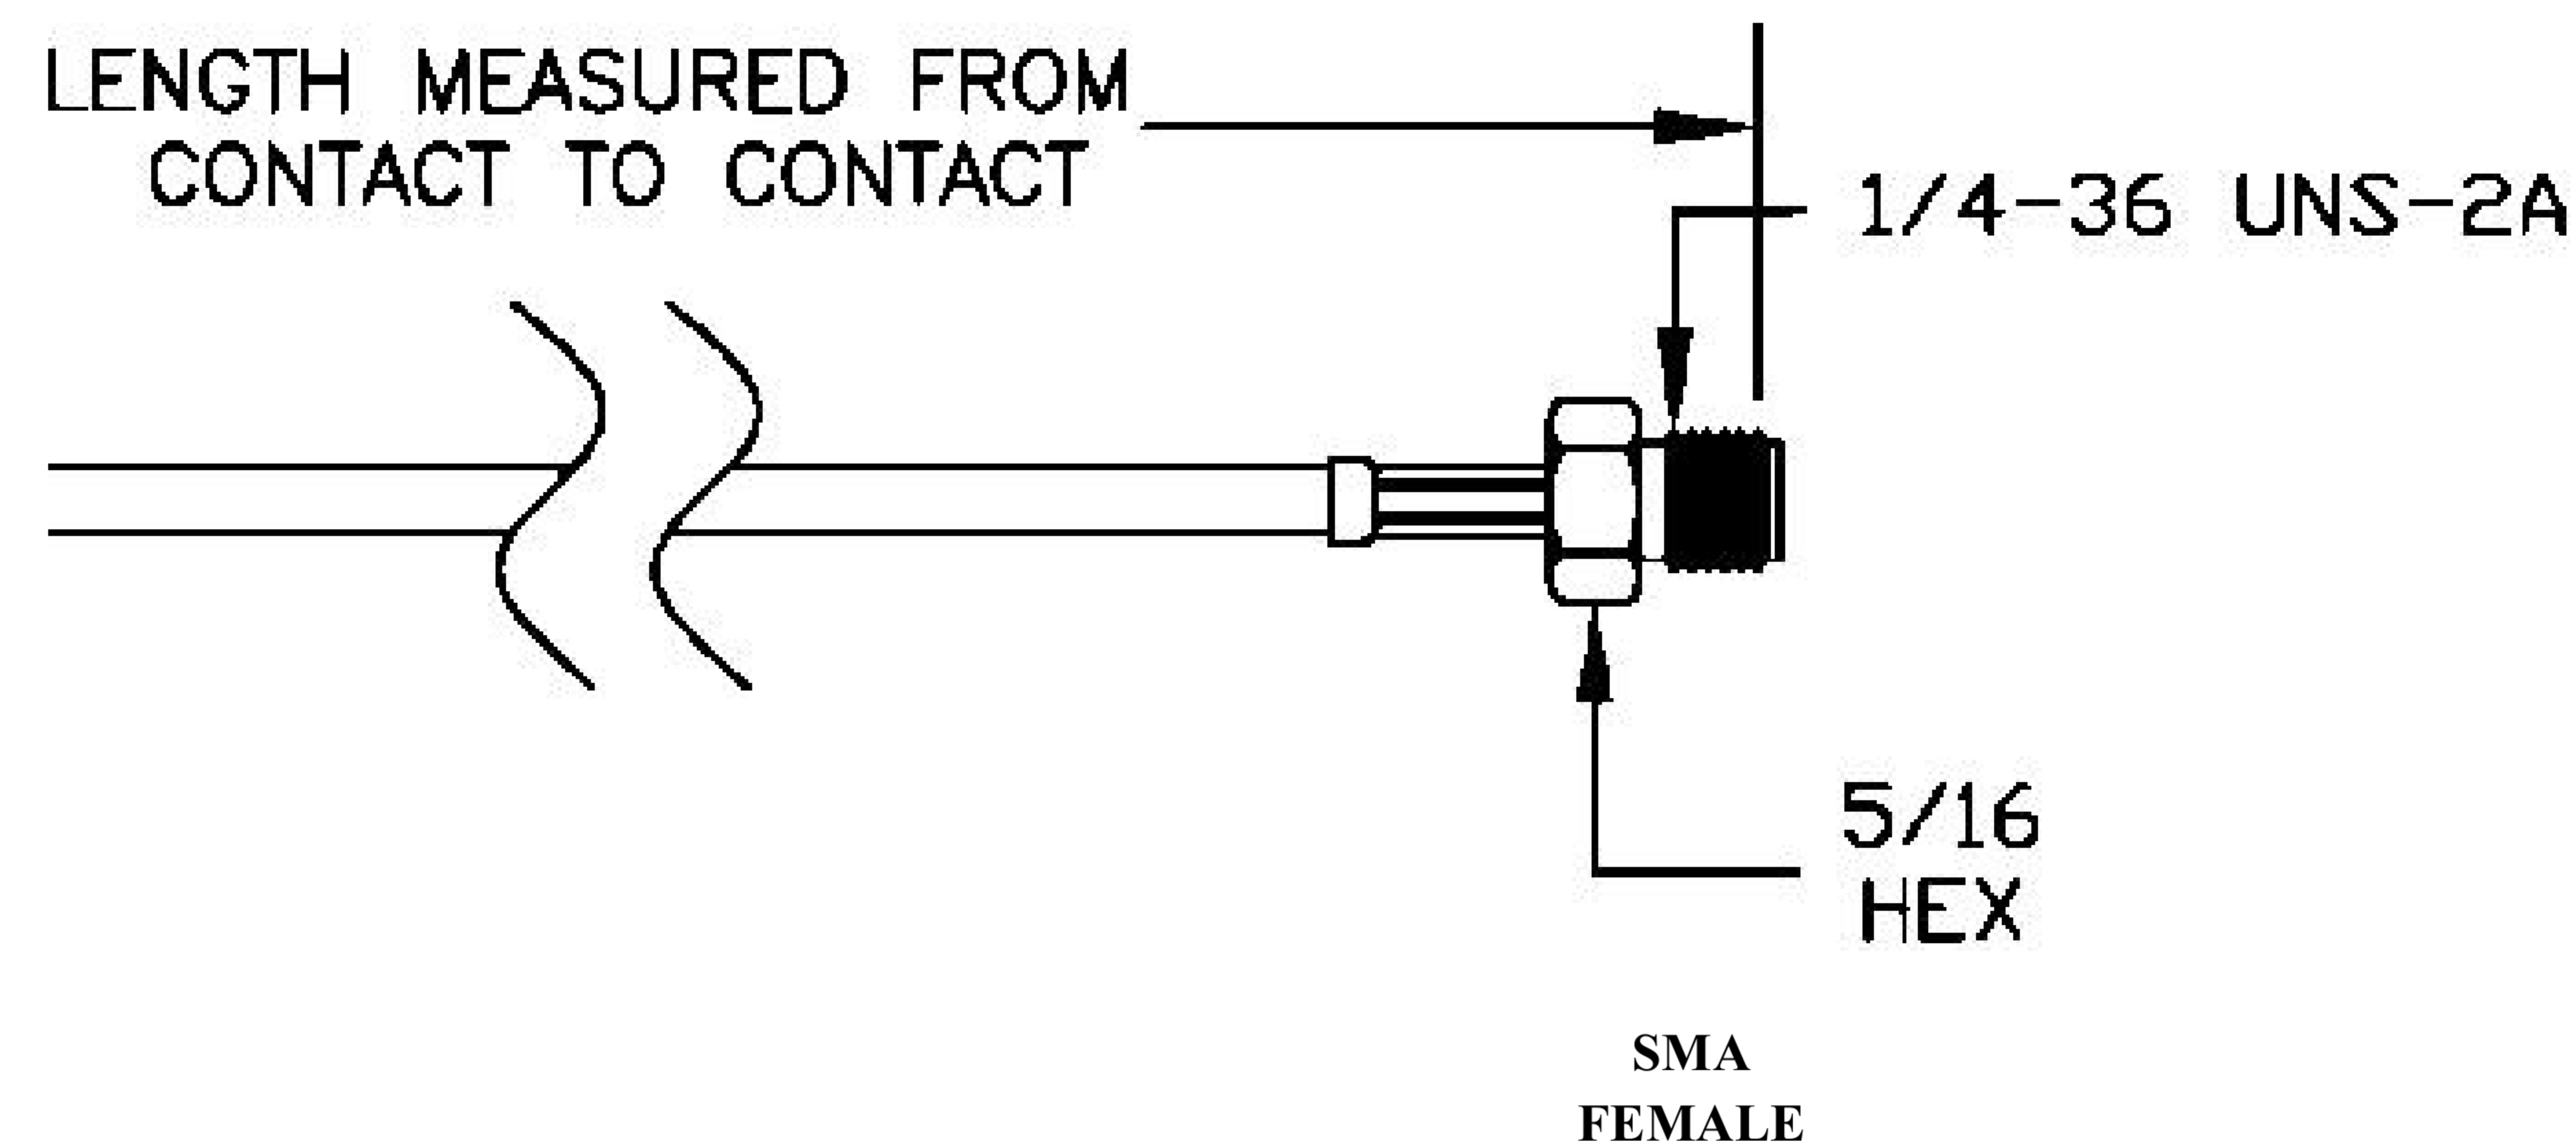

COMPONENTS	IMPEDANCE
FAKRAJACK	50 OHM
SMAFEMALE	50 OHM
ET38414	50 OHM

Standard Lengths	
-12	12"
-24	24"
-36	36"
-48	48"
-60	60"
-XXX	Custom Length in Inches

Part Configurator			
1. Replace Y with code.			
2. Replace XX with length in inches.			
CODING	JACK	COLOR	APPLICATION
A	H	BLACK	RADIO WITH PHANTOM SUPPLY
B	H	WHITE	RADIO WITHOUT PHANTOM SUPPLY
C	D	BLUE	GPS: TELEMATICS OR NAVIGATION
D	D	BORDEAUX	GSM: CELLULAR PHONE
H	T	VIOLET	GPS: TELEMATICS AND NAVIGATION
I	R	BEIGE	BLUETOOTH
K	H	CURRY	RADIO WITH IF OUTPUT (ANTENNA DIVERSITY)
Z	R	WATER BLUE	NEUTRAL CODING

FAKRA JACK

8th Floor, Building 1, Yongfu Science and Technology Center Industrial Park, Nanzha District 5, Humen, 523900, Dongguan, Guangdong, China.

Website: www.ebeestock.com

Email: sales@ebeestock.com

COAXIAL & FIBER OPTICS

DWG TITLE	ET22707	DES_	sma-female-to-bordeaux-fakra-jack-cable-12-inch-length-using-rg316-coax-0022705

SIZE A | FSCM NO. 53919 | CAD FILE 073102 | SCALE N/A | 127

NOTES:

1. UNLESS OTHERWISE SPECIFIED ALL DIMENSIONS ARE NOMINAL.
2. ALL SPECIFICATIONS ARE SUBJECT TO CHANGE WITHOUT NOTICE AT ANY TIME.