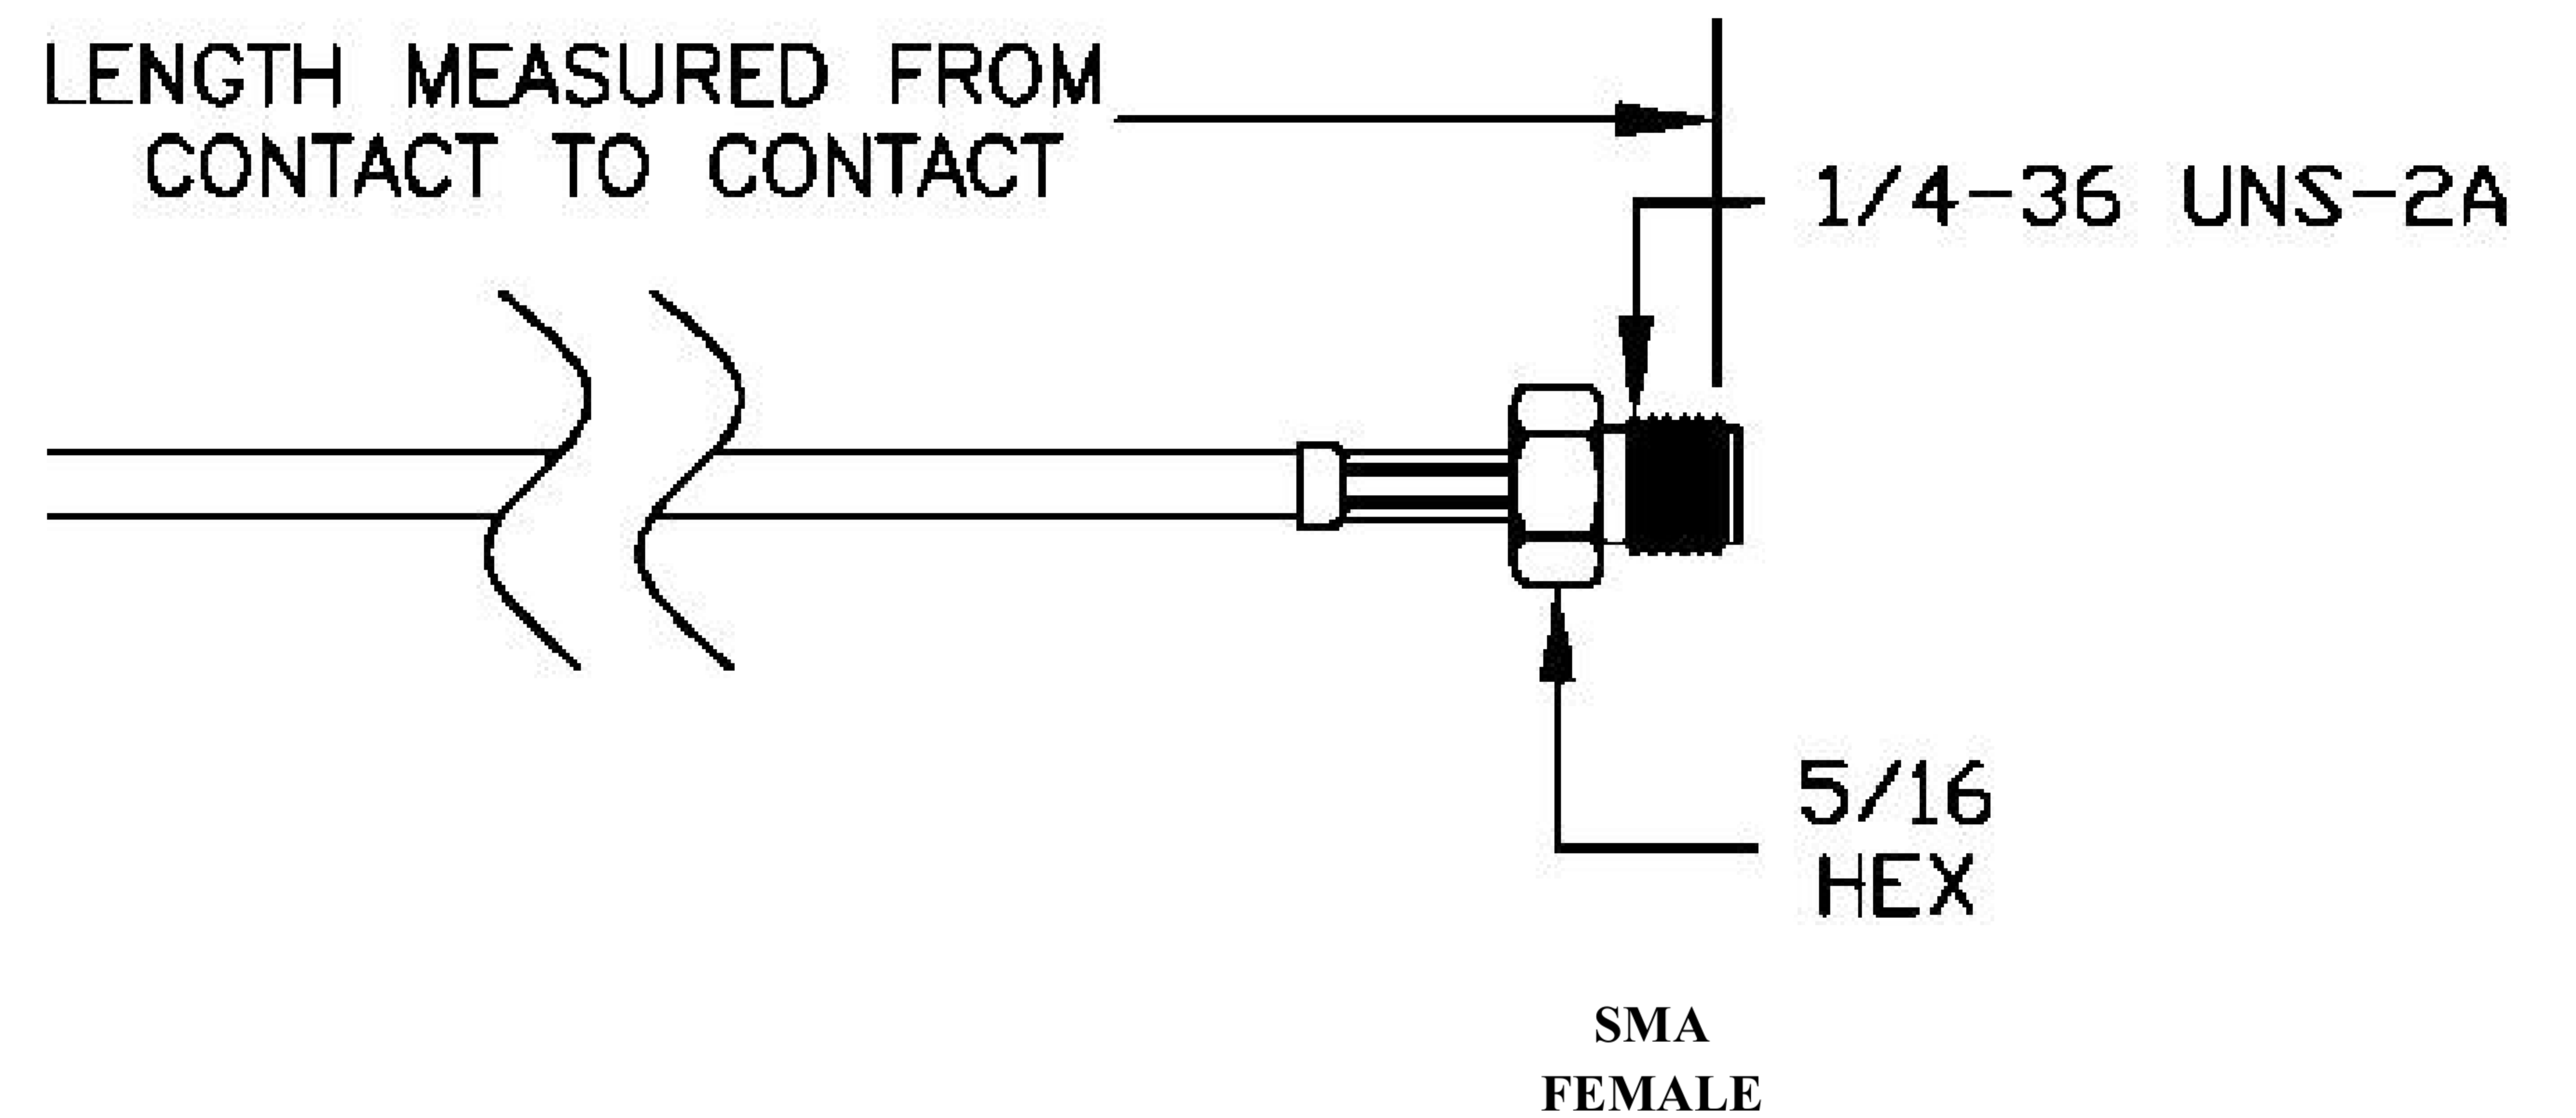

COMPONENTS	IMPEDANCE
FAKRAJACK	50 OHM
SMAFEMALE	50 OHM
ET38414	50 OHM

Standard Lengths	
-12	12"
-24	24"
-36	36"
-48	48"
-60	60"
-XXX	Custom Length in Inches

Part Configurator			
1. Replace Y with code.			
2. Replace XX with length in inches.			
CODING	JACK	COLOR	APPLICATION
A	H	BLACK	RADIO WITH PHANTOM SUPPLY
B	H	WHITE	RADIO WITHOUT PHANTOM SUPPLY
C	D	BLUE	GPS: TELEMATICS OR NAVIGATION
D	D	BORDEAUX	GSM: CELLULAR PHONE
H	T	VIOLET	GPS: TELEMATICS AND NAVIGATION
I	R	BEIGE	BLUETOOTH
K	H	CURRY	RADIO WITH IF OUTPUT (ANTENNA DIVERSITY)
Z	R	WATER BLUE	NEUTRAL CODING

FAKRA JACK

8th Floor, Building 1, Yongfu Science and Technology Center Industrial Park, Nanzha District 5, Humen, 523900, Dongguan, Guangdong, China.

Website: www.ebeestock.com

Email: sales@ebeestock.com

COAXIAL & FIBER OPTICS

DWG TITLE	ET22708	DES_	sma-female-to-bordeaux-fakra-jack-cable-12-inch-length-using-rg316-coax-0022705

SIZE A | FSCM NO. 53919 | CAD FILE 073102 | SCALE N/A | 127

NOTES:

1. UNLESS OTHERWISE SPECIFIED ALL DIMENSIONS ARE NOMINAL.
2. ALL SPECIFICATIONS ARE SUBJECT TO CHANGE WITHOUT NOTICE AT ANY TIME.