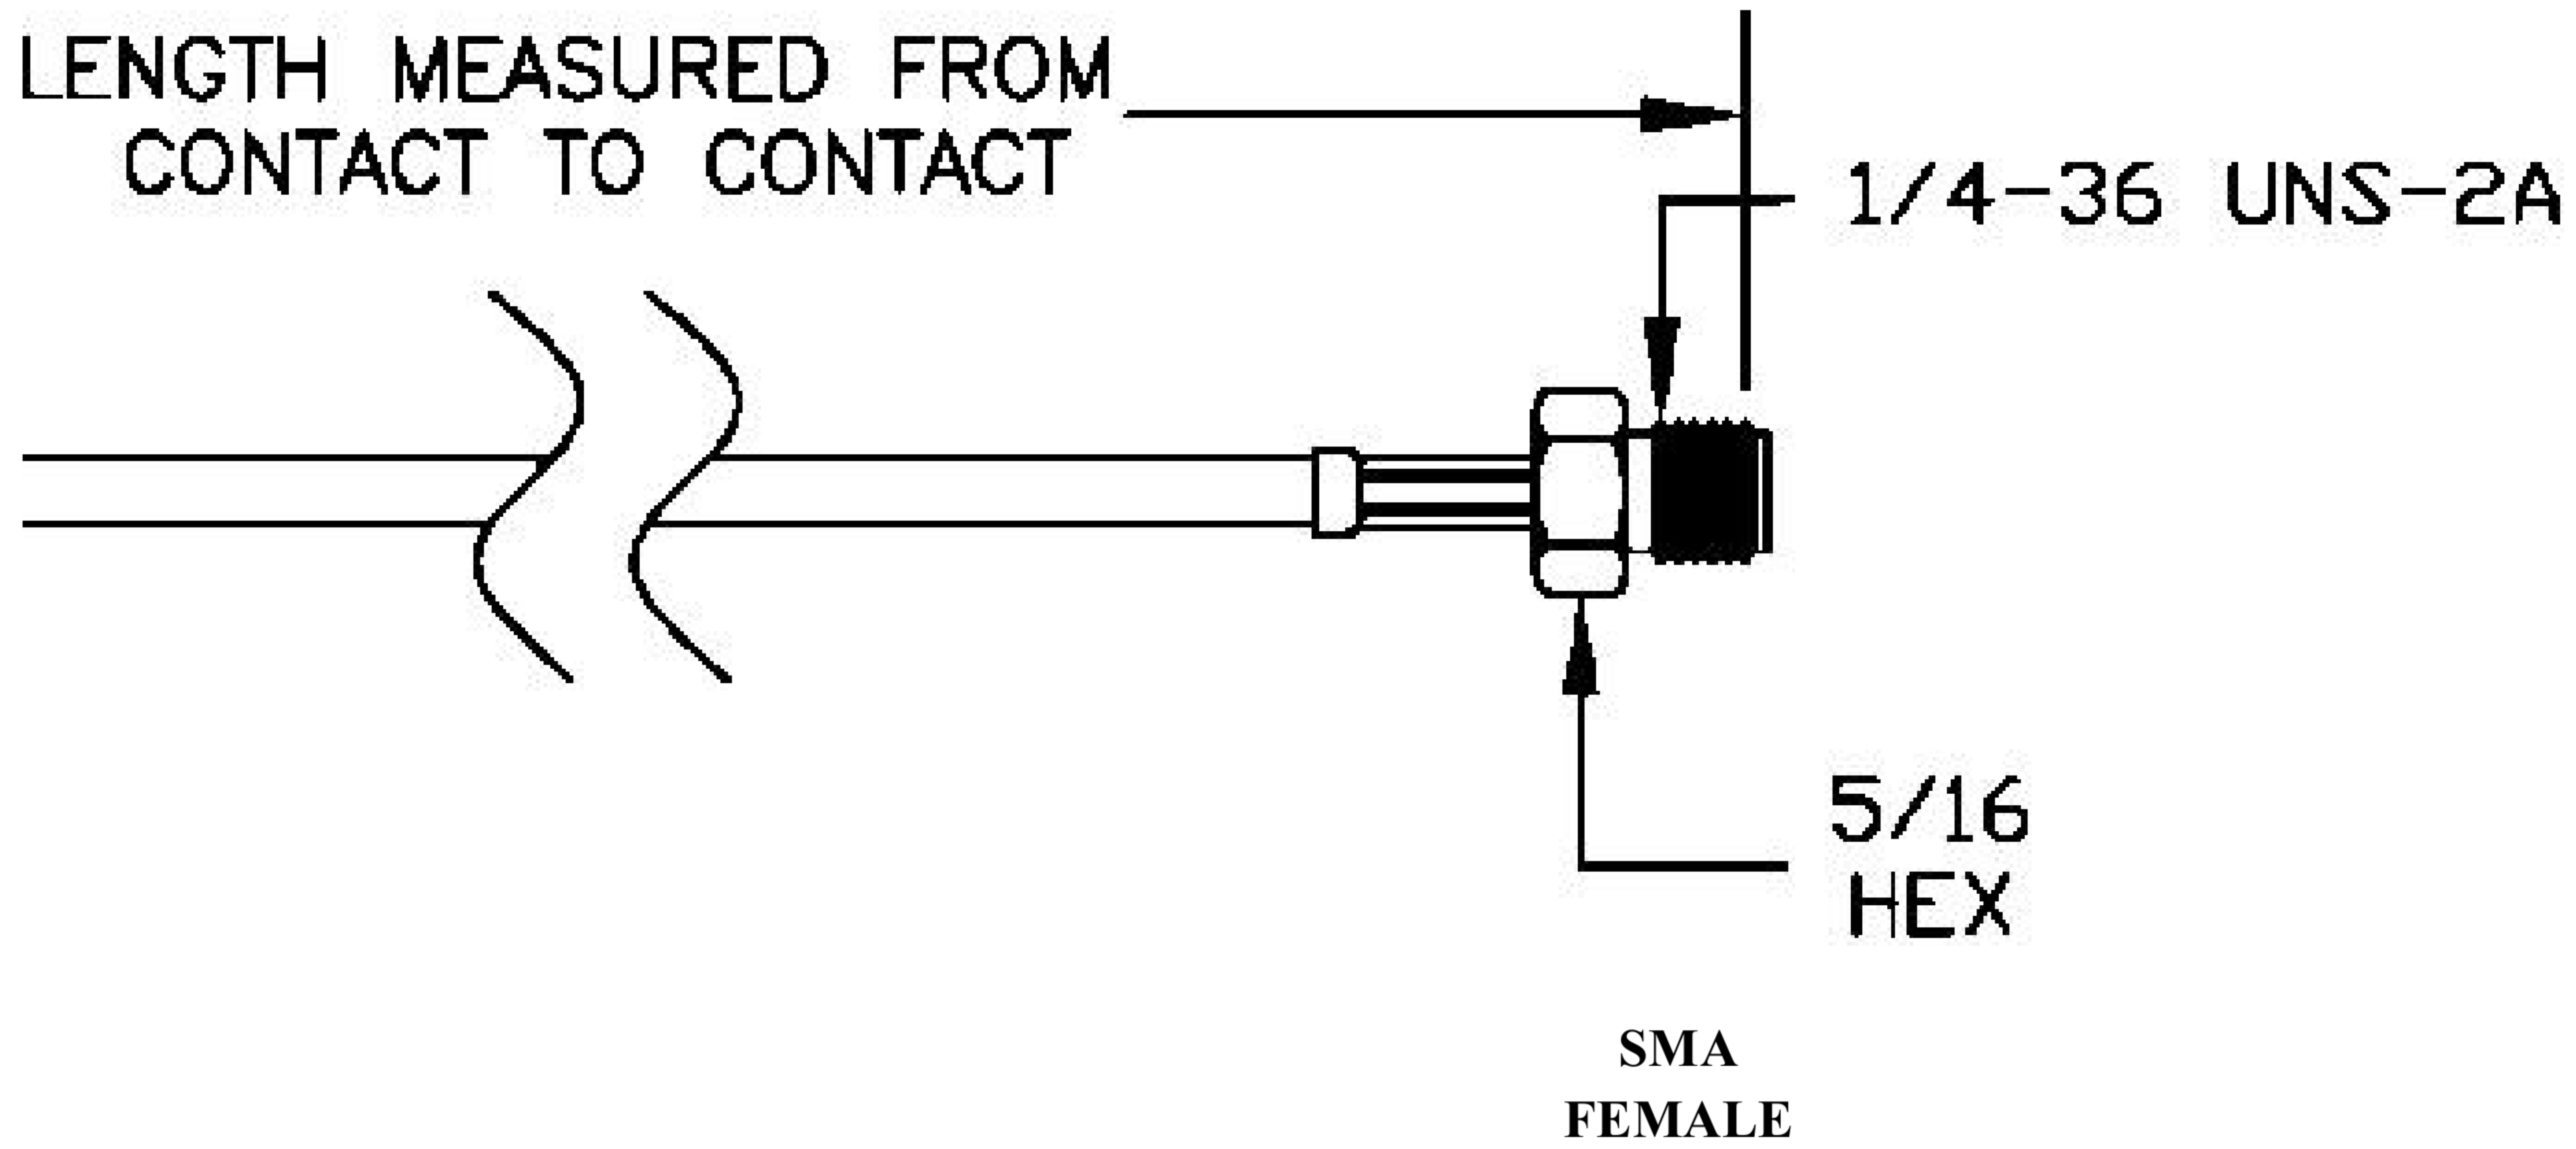

COMPONENTS	IMPEDANCE
FAKRAJACK	50 OHM
SMAFEMALE	50 OHM
ET38414	50 OHM

Standard Lengths	
-12	12"
-24	24"
-36	36"
-48	48"
-60	60"
-XXX	Custom Length in Inches

Part Configurator			
1. Replace Y with code.			
2. Replace XX with length in inches.			
CODING	JACK	COLOR	APPLICATION
A	H	BLACK	RADIO WITH PHANTOM SUPPLY
B	H	WHITE	RADIO WITHOUT PHANTOM SUPPLY
C	D	BLUE	GPS: TELEMATICS OR NAVIGATION
D	D	BORDEAUX	GSM: CELLULAR PHONE
H	T	VIOLET	GPS: TELEMATICS AND NAVIGATION
I	R	BEIGE	BLUETOOTH
K	H	CURRY	RADIO WITH IF OUTPUT (ANTENNA DIVERSITY)
Z	R	WATER BLUE	NEUTRAL CODING

FAKRA JACK

8th Floor, Building 1, Yongfu Science and Technology Center Industrial Park, Nanzha District 5, Humen, 523900, Dongguan, Guangdong, China.

Website: www.ebeestock.com
Email: sales@ebeestock.com

COAXIAL & FIBER OPTICS

DWG TITLE	ET22709	DES_	sma-female-to-bordeaux-fakra-jack-cable-12-inch-length-using-rg316-coax-0022705

SIZE A | FSCM NO. 53919 | CAD FILE 073102 | SCALE N/A | 127

1. NOTES:
1. UNLESS OTHERWISE SPECIFIED ALL DIMENSIONS ARE NOMINAL.
  2. ALL SPECIFICATIONS ARE SUBJECT TO CHANGE WITHOUT NOTICE AT ANY TIME.