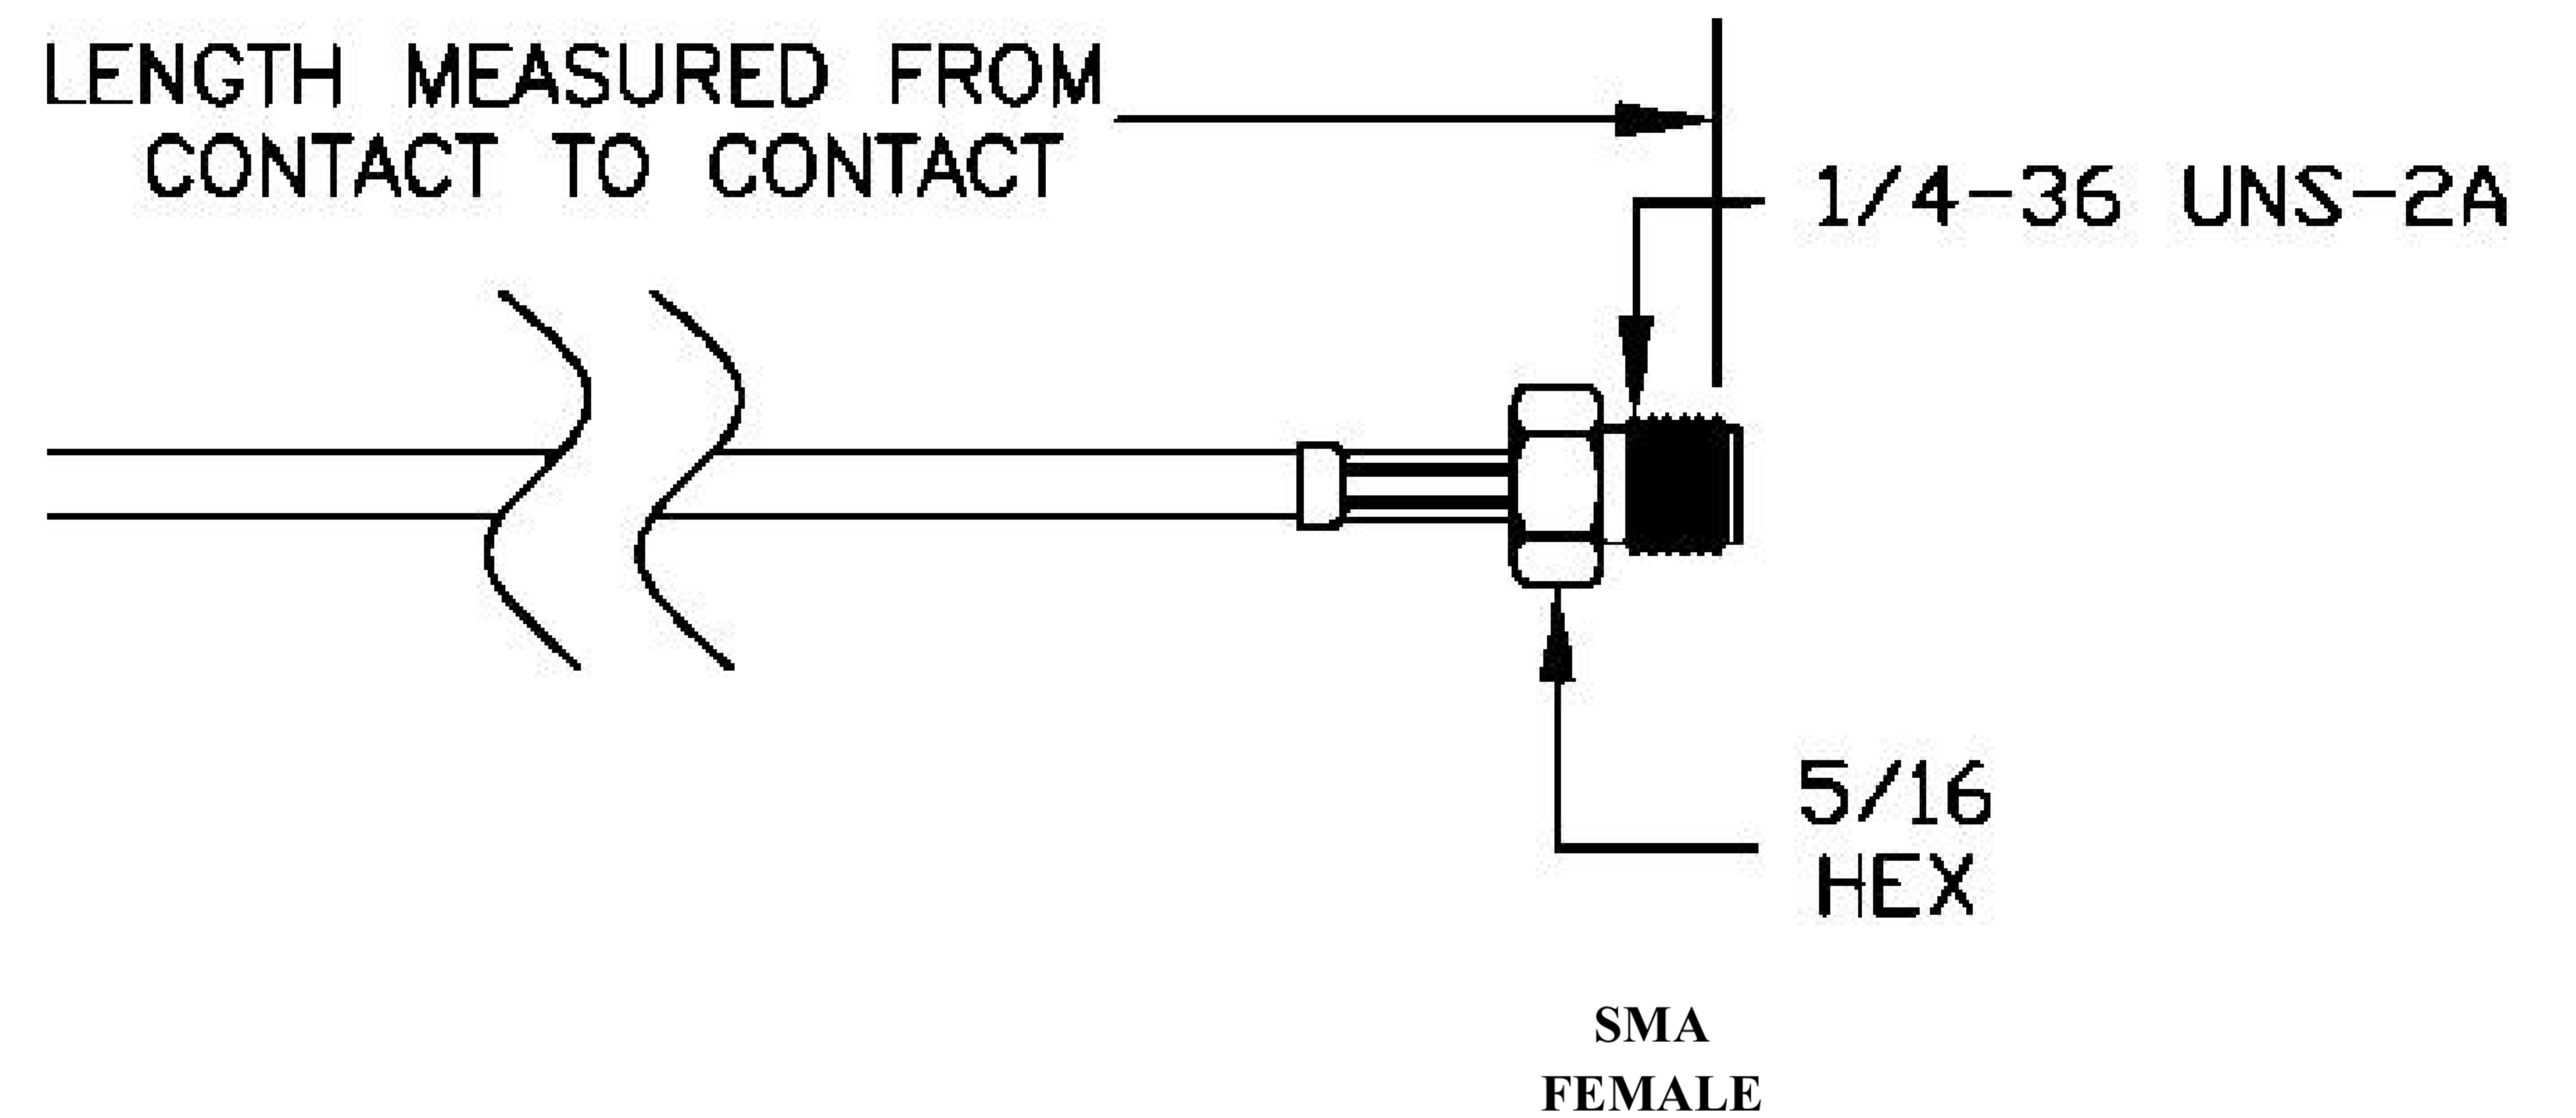

COMPONENTS	IMPEDANCE
FAKRAJACK	50 OHM
SMAFEMALE	50 OHM
ET38414	50 OHM

Standard Lengths	
-12	12"
-24	24"
-36	36"
-48	48"
-60	60"
-XXX	Custom Length in Inches

Part Configurator			
1. Replace Y with code.			
2. Replace XX with length in inches.			
CODING	JACK	COLOR	APPLICATION
A	H	BLACK	RADIO WITH PHANTOM SUPPLY
B	H	WHITE	RADIO WITHOUT PHANTOM SUPPLY
C	D	BLUE	GPS: TELEMATICS OR NAVIGATION
D	D	BORDEAUX	GSM: CELLULAR PHONE
H	T	VIOLET	GPS: TELEMATICS AND NAVIGATION
I	R	BEIGE	BLUETOOTH
K	H	CURRY	RADIO WITH IF OUTPUT (ANTENNA DIVERSITY)
Z	R	WATER BLUE	NEUTRAL CODING

FAKRA JACK

8th Floor, Building 1, Yongfu Science and Technology Center Industrial Park, Nanzha District 5, Humen, 523900, Dongguan, Guangdong, China.

Website: www.ebeestock.com

Email: sales@ebeestock.com

COAXIAL & FIBER OPTICS

DWG TITLE	ET22710	DES_	sma-female-to-violet-fakra-jack-cable-12-inch-length-using-rg316-coax-0022710

SIZE A | FSCM NO. 53919 | CAD FILE 073102 | SCALE N/A | 127

NOTES:

1. UNLESS OTHERWISE SPECIFIED ALL DIMENSIONS ARE NOMINAL.
2. ALL SPECIFICATIONS ARE SUBJECT TO CHANGE WITHOUT NOTICE AT ANY TIME.