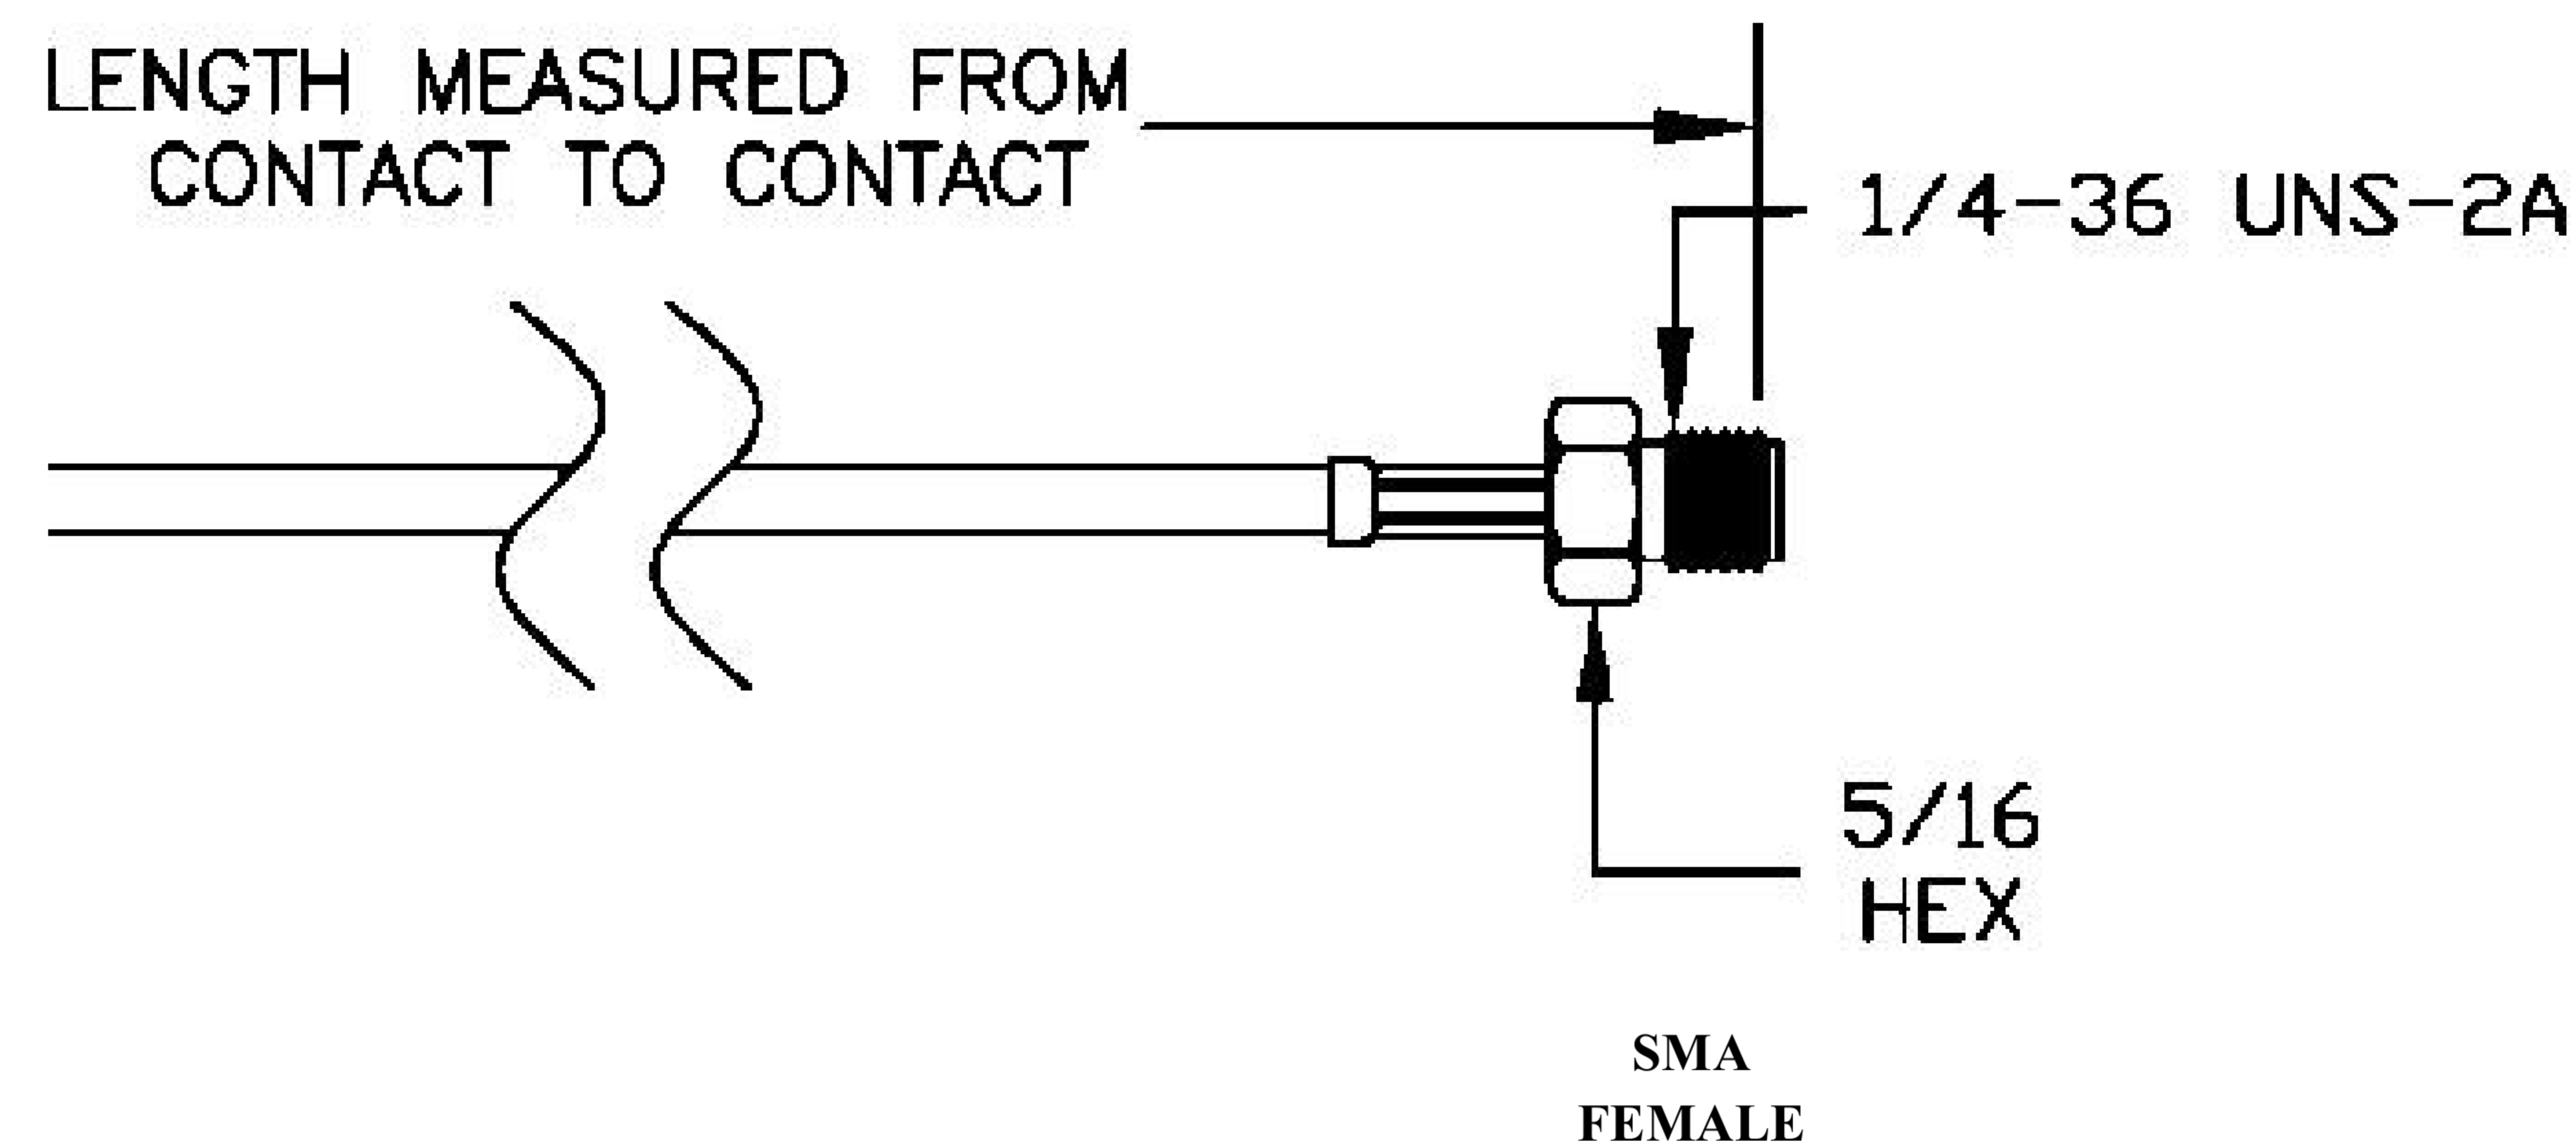

COMPONENTS	IMPEDANCE
FAKRAJACK	50 OHM
SMAFEMALE	50 OHM
ET38414	50 OHM

Standard Lengths	
-12	12"
-24	24"
-36	36"
-48	48"
-60	60"
-XXX	Custom Length in Inches

Part Configurator			
1. Replace Y with code.			
2. Replace XX with length in inches.			
CODING	JACK	COLOR	APPLICATION
A	H	BLACK	RADIO WITH PHANTOM SUPPLY
B	H	WHITE	RADIO WITHOUT PHANTOM SUPPLY
C	D	BLUE	GPS: TELEMATICS OR NAVIGATION
D	D	BORDEAUX	GSM: CELLULAR PHONE
H	T	VIOLET	GPS: TELEMATICS AND NAVIGATION
I	R	BEIGE	BLUETOOTH
K	H	CURRY	RADIO WITH IF OUTPUT (ANTENNA DIVERSITY)
Z	R	WATER BLUE	NEUTRAL CODING

FAKRA JACK

8th Floor, Building 1, Yongfu Science and Technology Center Industrial Park, Nanzha District 5, Humen, 523900, Dongguan, Guangdong, China.

Website: www.ebeestock.com

Email: sales@ebeestock.com

COAXIAL & FIBER OPTICS

DWG TITLE	ET22711	DES_	sma-female-to-violet-fakra-jack-cable-12-inch-length-using-rg316-coax-0022710

SIZE A | FSCM NO. 53919 | CAD FILE 073102 | SCALE N/A | 127

NOTES:

1. UNLESS OTHERWISE SPECIFIED ALL DIMENSIONS ARE NOMINAL.
2. ALL SPECIFICATIONS ARE SUBJECT TO CHANGE WITHOUT NOTICE AT ANY TIME.