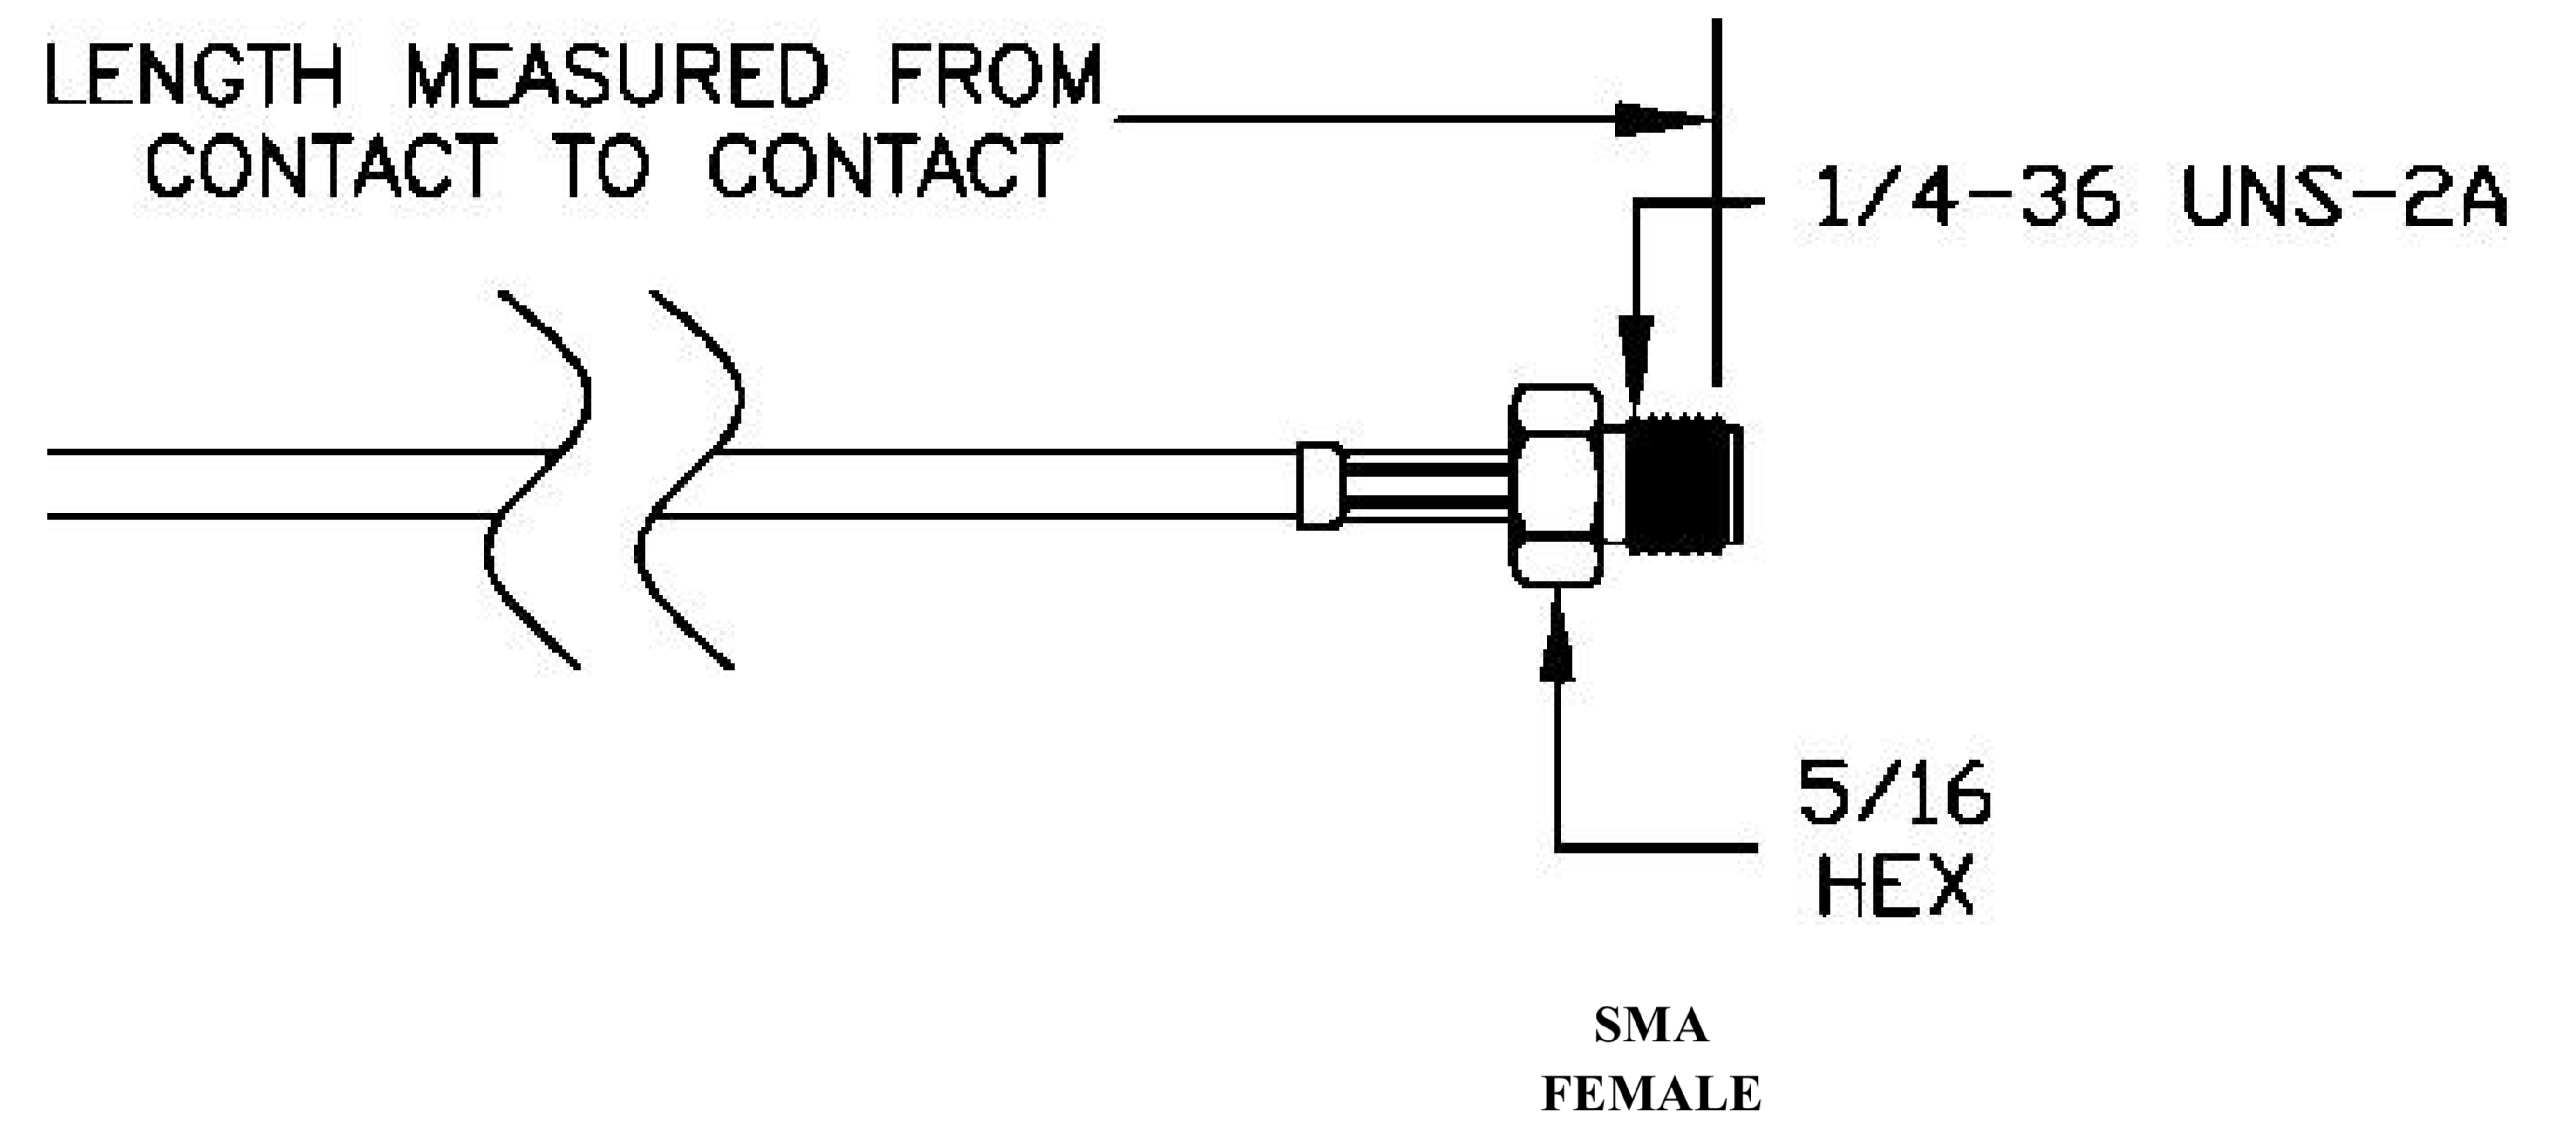

COMPONENTS	IMPEDANCE
FAKRAJACK	50 OHM
SMAFEMALE	50 OHM
ET38414	50 OHM

Standard Lengths	
-12	12"
-24	24"
-36	36"
-48	48"
-60	60"
-XXX	Custom Length in Inches

Part Configurator			
1. Replace Y with code.			
2. Replace XX with length in inches.			
CODING	JACK	COLOR	APPLICATION
A	H	BLACK	RADIO WITH PHANTOM SUPPLY
B	H	WHITE	RADIO WITHOUT PHANTOM SUPPLY
C	D	BLUE	GPS: TELEMATICS OR NAVIGATION
D	D	BORDEAUX	GSM: CELLULAR PHONE
H	T	VIOLET	GPS: TELEMATICS AND NAVIGATION
I	R	BEIGE	BLUETOOTH
K	H	CURRY	RADIO WITH IF OUTPUT (ANTENNA DIVERSITY)
Z	R	WATER BLUE	NEUTRAL CODING

FAKRA JACK

8th Floor, Building 1, Yongfu Science and Technology Center Industrial Park, Nanzha District 5, Humen, 523900, Dongguan, Guangdong, China.

Website: www.ebeestock.com

Email: sales@ebeestock.com

COAXIAL & FIBER OPTICS

DWG TITLE	ET22712	DES_	sma-female-to-violet-fakra-jack-cable-12-inch-length-using-rg316-coax-0022710
SIZE A | FSCM NO. 53919 | CAD FILE 073102 | SCALE N/A |			127

NOTES:

1. UNLESS OTHERWISE SPECIFIED ALL DIMENSIONS ARE NOMINAL.
2. ALL SPECIFICATIONS ARE SUBJECT TO CHANGE WITHOUT NOTICE AT ANY TIME.