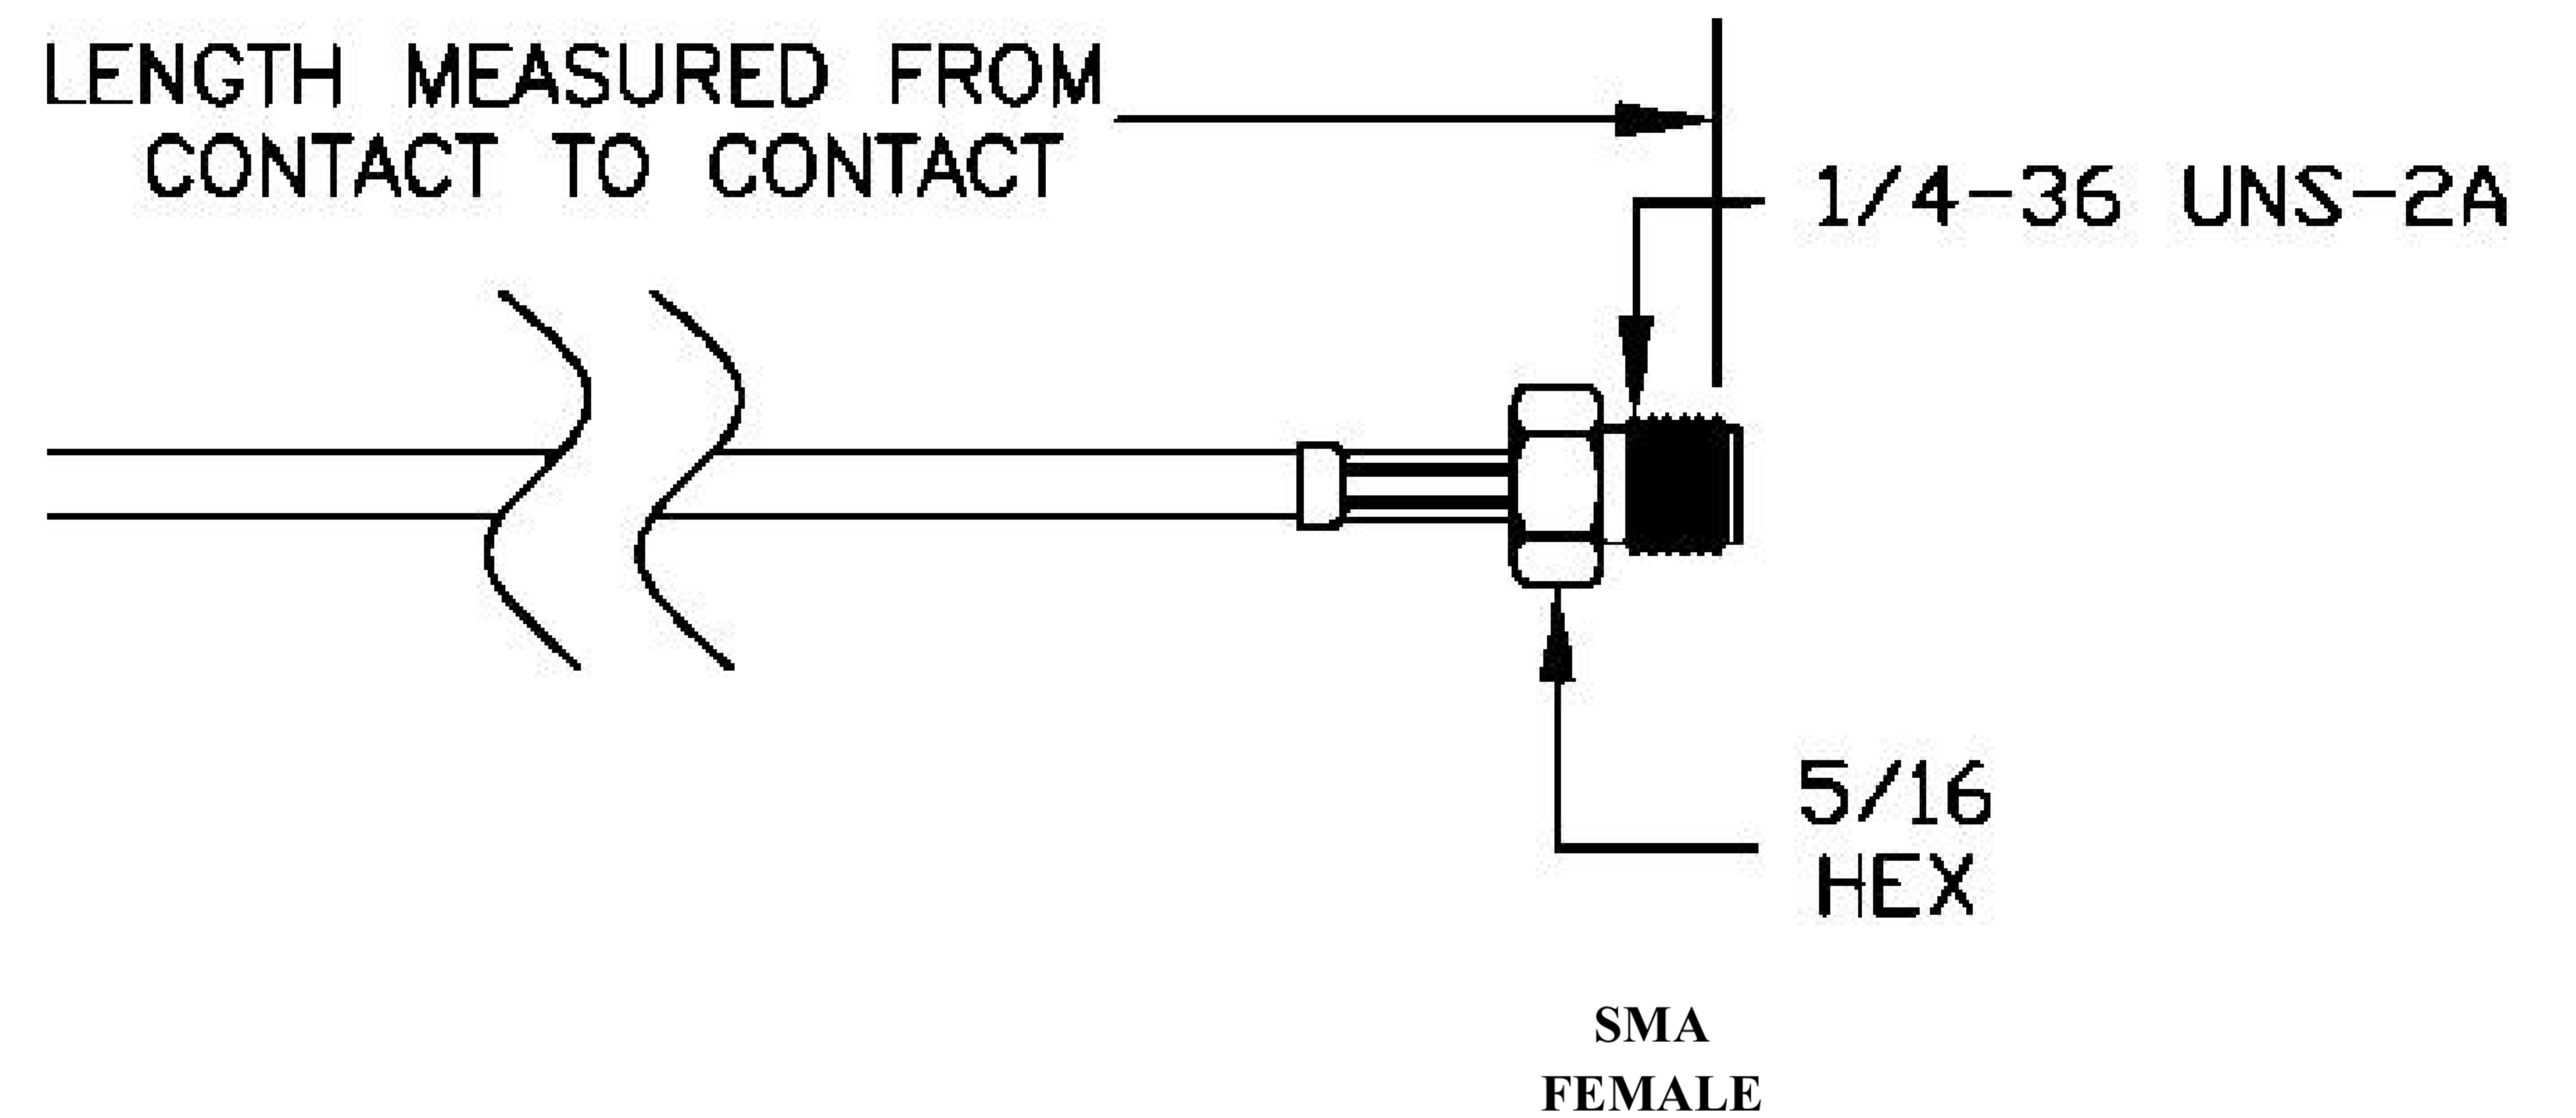

COMPONENTS	IMPEDANCE
FAKRAJACK	50 OHM
SMAFEMALE	50 OHM
ET38414	50 OHM

Standard Lengths	
-12	12"
-24	24"
-36	36"
-48	48"
-60	60"
-XXX	Custom Length in Inches

Part Configurator			
1. Replace Y with code.			
2. Replace XX with length in inches.			
CODING	JACK	COLOR	APPLICATION
A	H	BLACK	RADIO WITH PHANTOM SUPPLY
B	H	WHITE	RADIO WITHOUT PHANTOM SUPPLY
C	D	BLUE	GPS: TELEMATICS OR NAVIGATION
D	D	BORDEAUX	GSM: CELLULAR PHONE
H	T	VIOLET	GPS: TELEMATICS AND NAVIGATION
I	R	BEIGE	BLUETOOTH
K	H	CURRY	RADIO WITH IF OUTPUT (ANTENNA DIVERSITY)
Z	R	WATER BLUE	NEUTRAL CODING

FAKRA JACK

8th Floor, Building 1, Yongfu Science and Technology Center Industrial Park, Nanzha District 5, Humen, 523900, Dongguan, Guangdong, China.

Website: www.ebeestock.com

Email: sales@ebeestock.com

COAXIAL & FIBER OPTICS

DWG TITLE	ET22713	DES_	sma-female-to-violet-fakra-jack-cable-12-inch-length-using-rg316-coax-0022710

SIZE A | FSCM NO. 53919 | CAD FILE 073102 | SCALE N/A | 127

NOTES:

1. UNLESS OTHERWISE SPECIFIED ALL DIMENSIONS ARE NOMINAL.
2. ALL SPECIFICATIONS ARE SUBJECT TO CHANGE WITHOUT NOTICE AT ANY TIME.