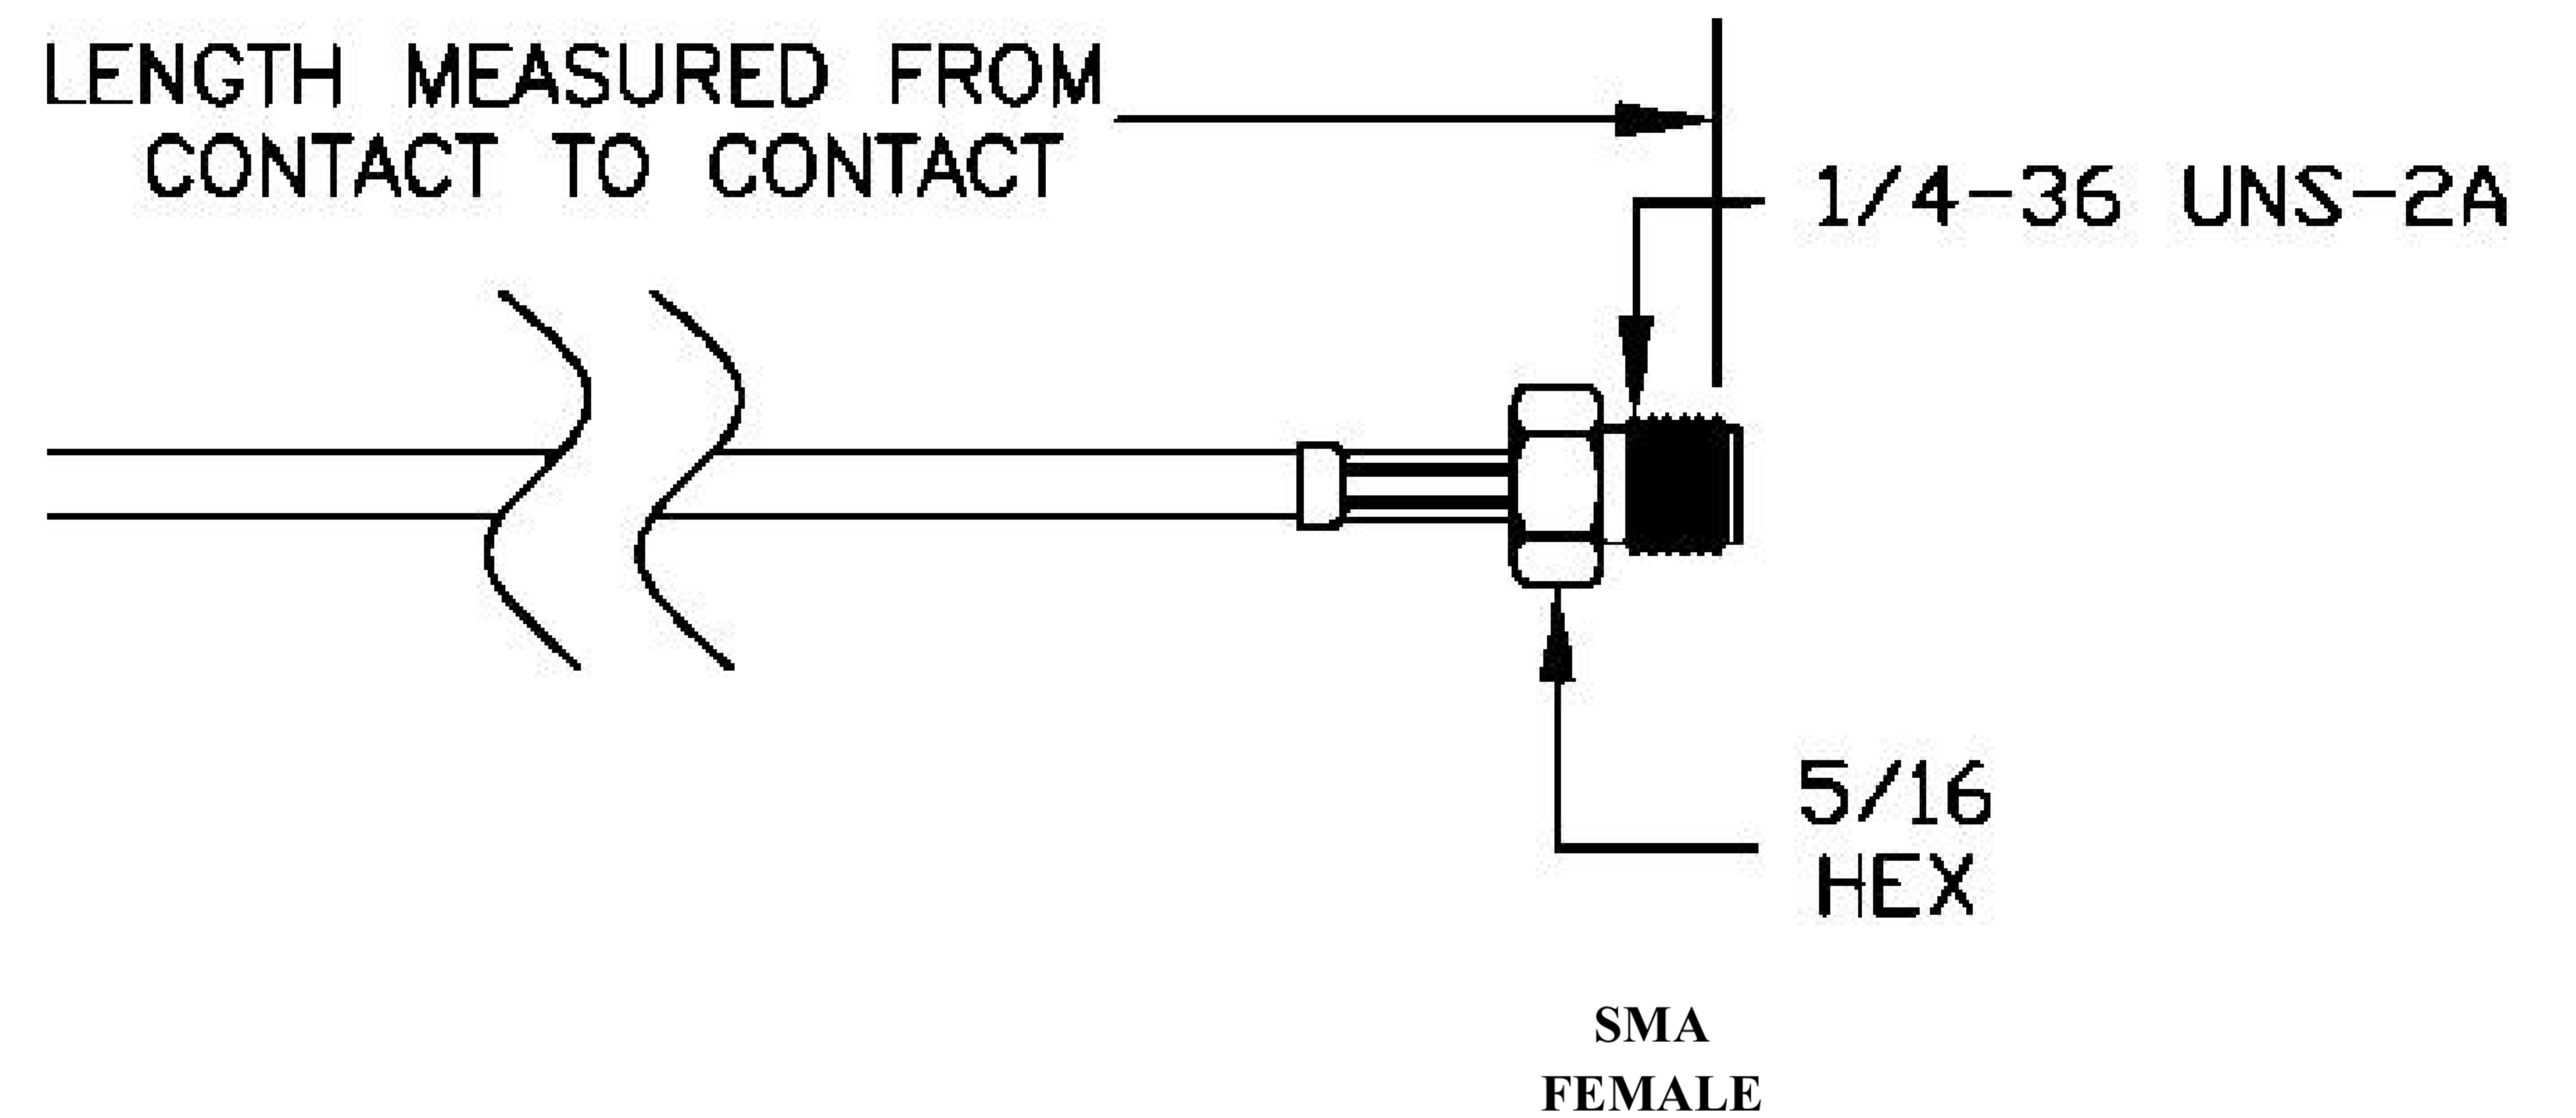

COMPONENTS	IMPEDANCE
FAKRAJACK	50 OHM
SMAFEMALE	50 OHM
ET38414	50 OHM

Standard Lengths	
-12	12"
-24	24"
-36	36"
-48	48"
-60	60"
-XXX	Custom Length in Inches

Part Configurator			
1. Replace Y with code.			
2. Replace XX with length in inches.			
CODING	JACK	COLOR	APPLICATION
A	H	BLACK	RADIO WITH PHANTOM SUPPLY
B	H	WHITE	RADIO WITHOUT PHANTOM SUPPLY
C	D	BLUE	GPS: TELEMATICS OR NAVIGATION
D	D	BORDEAUX	GSM: CELLULAR PHONE
H	T	VIOLET	GPS: TELEMATICS AND NAVIGATION
I	R	BEIGE	BLUETOOTH
K	H	CURRY	RADIO WITH IF OUTPUT (ANTENNA DIVERSITY)
Z	R	WATER BLUE	NEUTRAL CODING

FAKRA JACK

8th Floor, Building 1, Yongfu Science and Technology Center Industrial Park, Nanzha District 5, Humen, 523900, Dongguan, Guangdong, China.

Website: www.ebeestock.com

Email: sales@ebeestock.com

COAXIAL & FIBER OPTICS

DWG TITLE	ET22714	DES_	sma-female-to-violet-fakra-jack-cable-12-inch-length-using-rg316-coax-0022710

SIZE A | FSCM NO. 53919 | CAD FILE 073102 | SCALE N/A | 127

NOTES:

1. UNLESS OTHERWISE SPECIFIED ALL DIMENSIONS ARE NOMINAL.
2. ALL SPECIFICATIONS ARE SUBJECT TO CHANGE WITHOUT NOTICE AT ANY TIME.