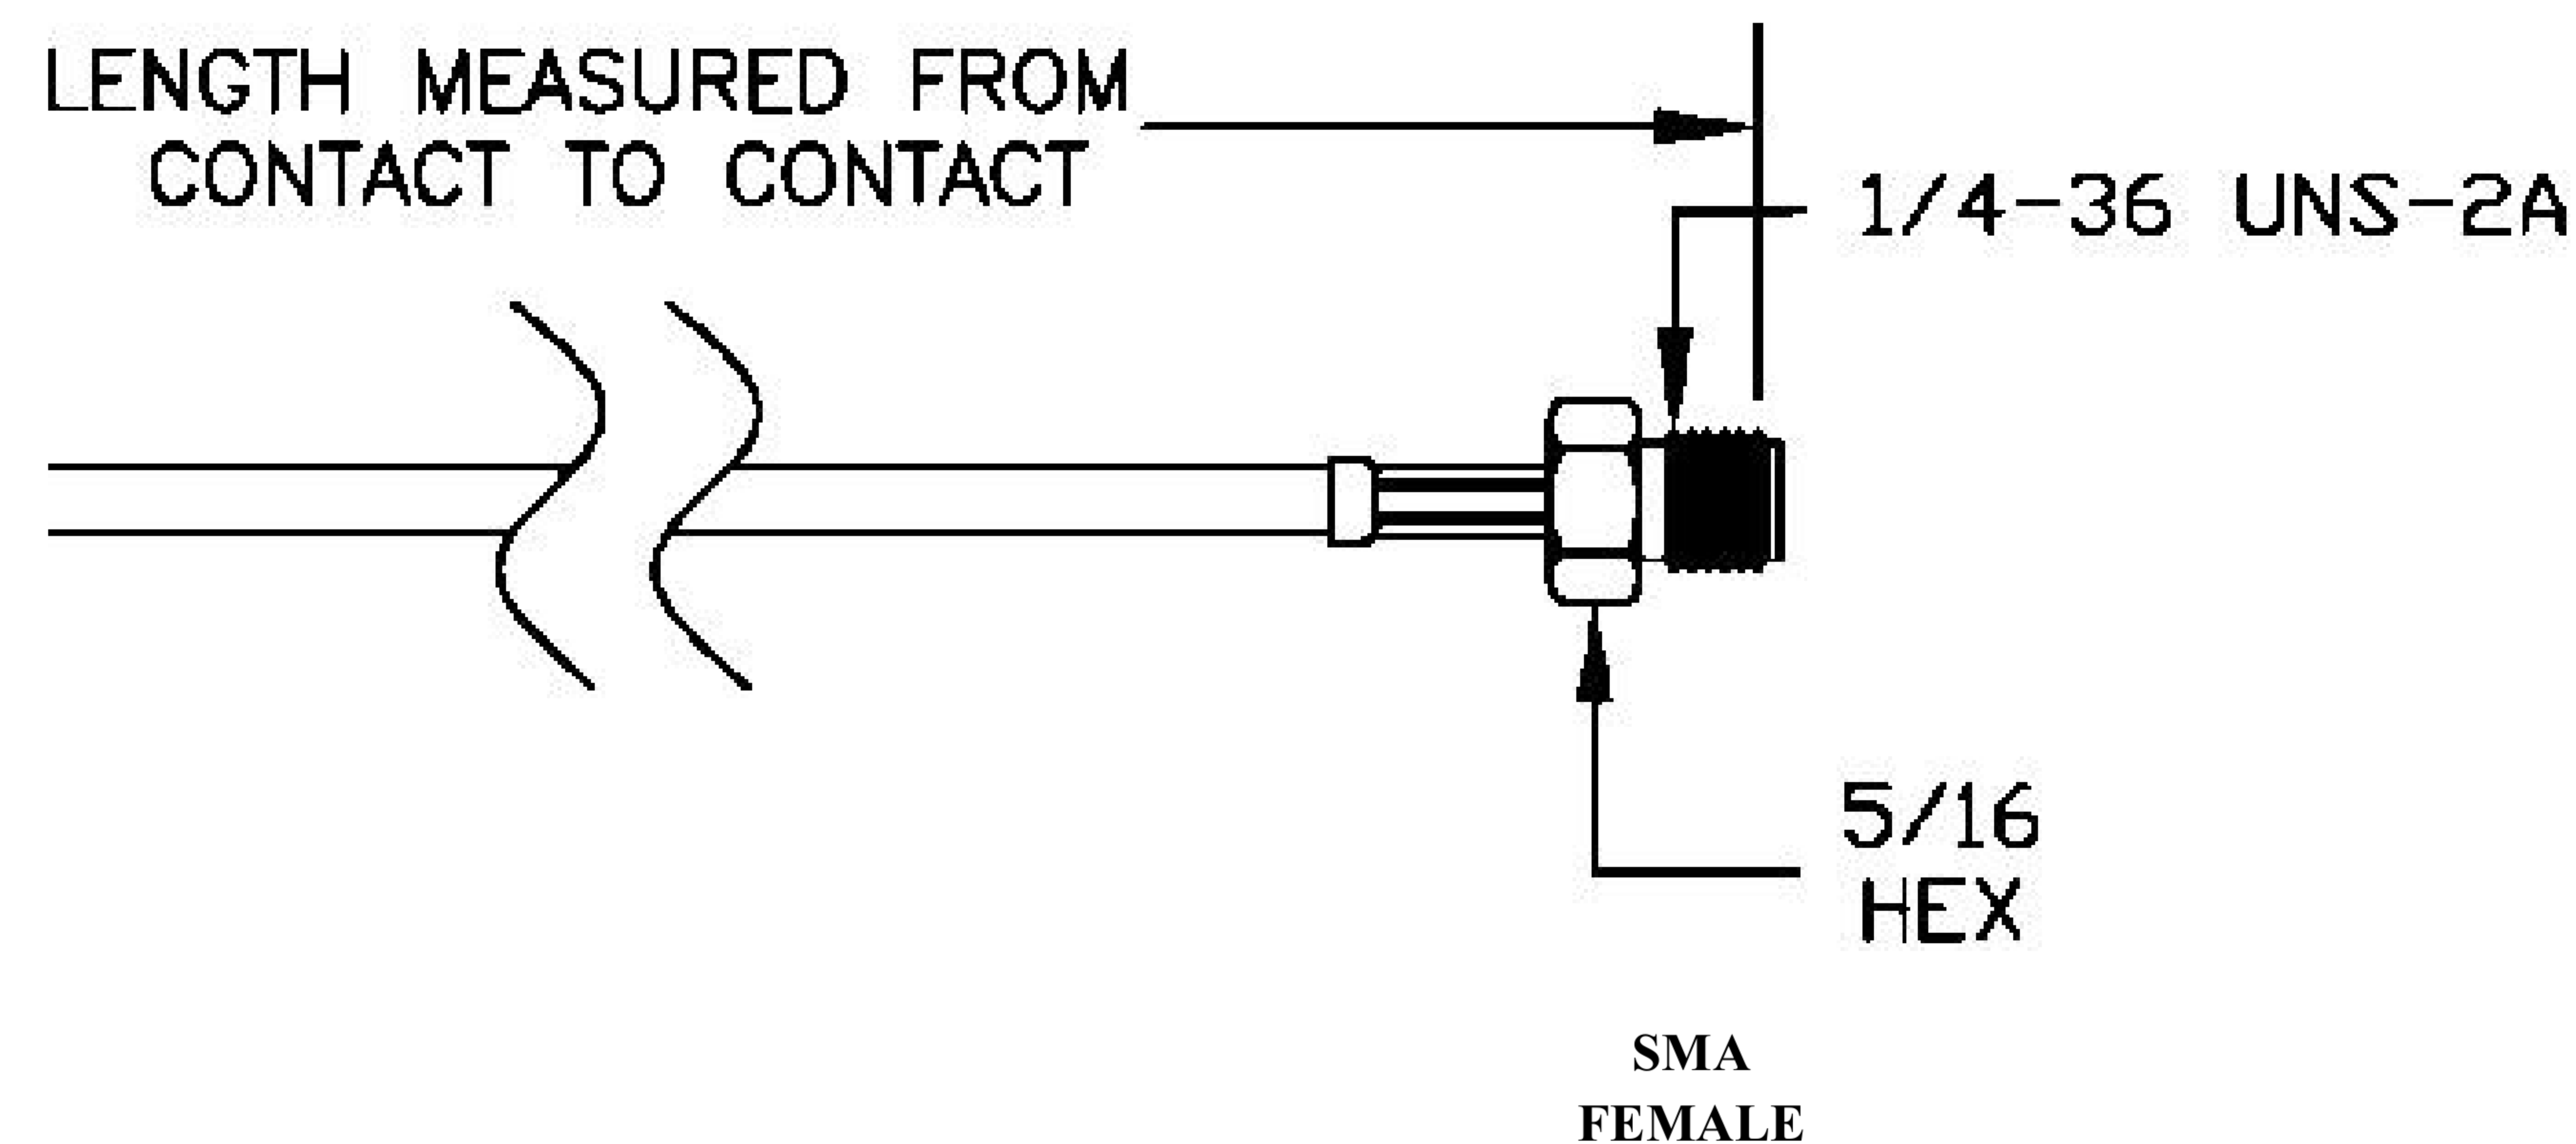

COMPONENTS	IMPEDANCE
FAKRAJACK	50 OHM
SMAFEMALE	50 OHM
ET38414	50 OHM

Standard Lengths	
-12	12"
-24	24"
-36	36"
-48	48"
-60	60"
-XXX	Custom Length in Inches

Part Configurator			
1. Replace Y with code.			
2. Replace XX with length in inches.			
CODING	JACK	COLOR	APPLICATION
A	H	BLACK	RADIO WITH PHANTOM SUPPLY
B	H	WHITE	RADIO WITHOUT PHANTOM SUPPLY
C	D	BLUE	GPS: TELEMATICS OR NAVIGATION
D	D	BORDEAUX	GSM: CELLULAR PHONE
H	T	VIOLET	GPS: TELEMATICS AND NAVIGATION
I	R	BEIGE	BLUETOOTH
K	H	CURRY	RADIO WITH IF OUTPUT (ANTENNA DIVERSITY)
Z	R	WATER BLUE	NEUTRAL CODING

FAKRA JACK

8th Floor, Building 1, Yongfu Science and Technology Center Industrial Park, Nanzha District 5, Humen, 523900, Dongguan, Guangdong, China.

Website: www.ebeestock.com

Email: sales@ebeestock.com

COAXIAL & FIBER OPTICS

DWG TITLE	ET22715	DES_	sma-female-to-beige-fakra-jack-cable-12-inch-length-using-rg316-coax-0022715
SIZE A | FSCM NO. 53919 | CAD FILE 073102 | SCALE N/A |		127	

NOTES:

1. UNLESS OTHERWISE SPECIFIED ALL DIMENSIONS ARE NOMINAL.
2. ALL SPECIFICATIONS ARE SUBJECT TO CHANGE WITHOUT NOTICE AT ANY TIME.