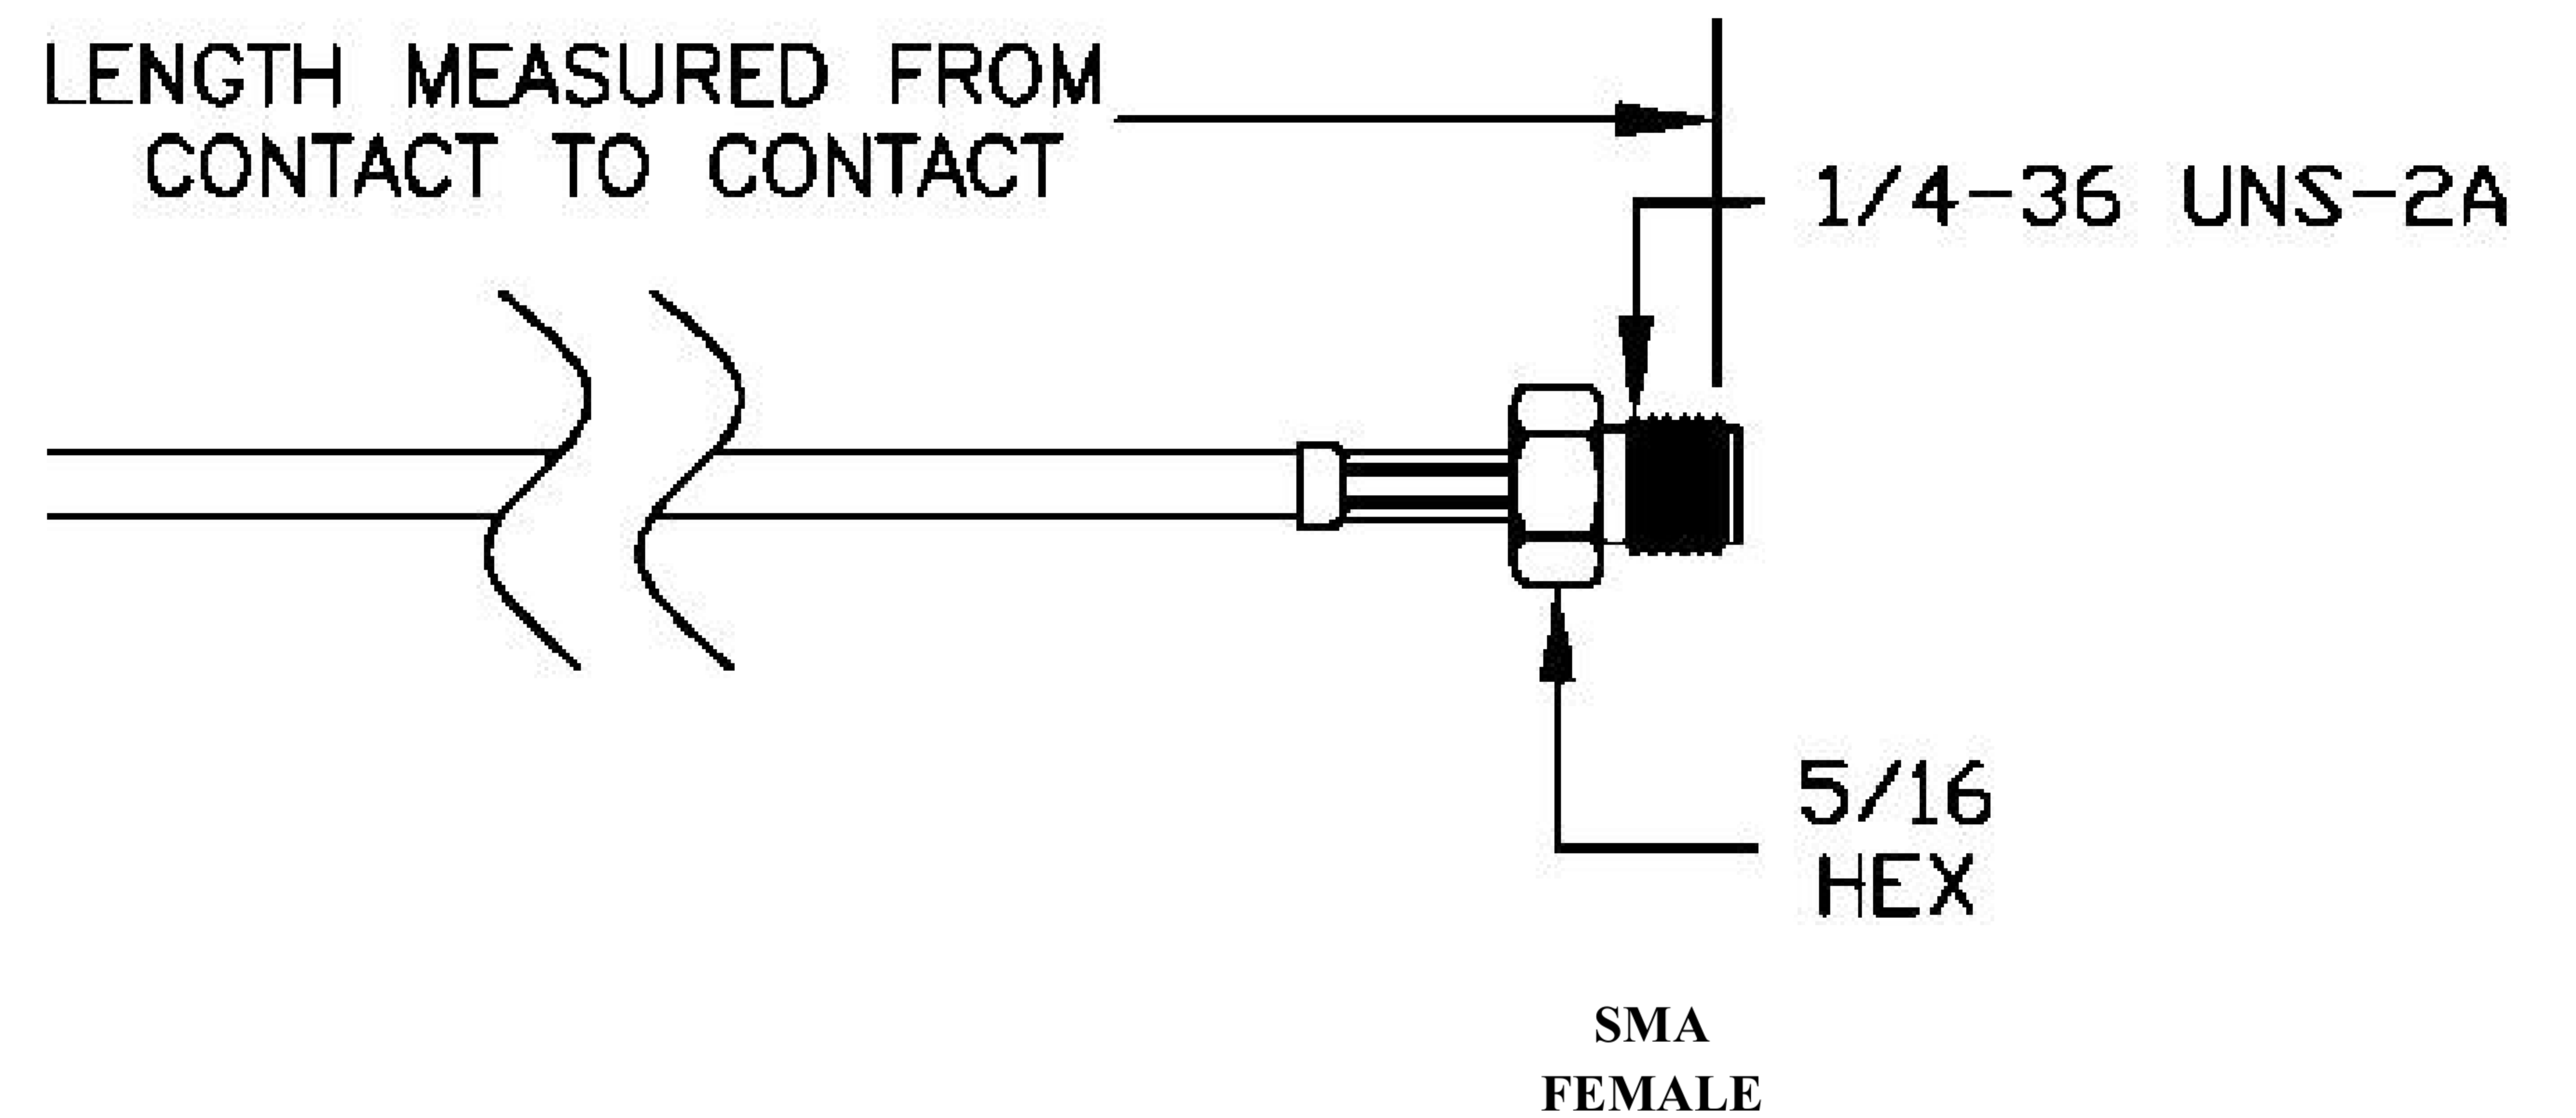

COMPONENTS	IMPEDANCE
FAKRAJACK	50 OHM
SMAFEMALE	50 OHM
ET38414	50 OHM

Standard Lengths	
-12	12"
-24	24"
-36	36"
-48	48"
-60	60"
-XXX	Custom Length in Inches

Part Configurator			
1. Replace Y with code.			
2. Replace XX with length in inches.			
CODING	JACK	COLOR	APPLICATION
A	H	BLACK	RADIO WITH PHANTOM SUPPLY
B	H	WHITE	RADIO WITHOUT PHANTOM SUPPLY
C	D	BLUE	GPS: TELEMATICS OR NAVIGATION
D	D	BORDEAUX	GSM: CELLULAR PHONE
H	T	VIOLET	GPS: TELEMATICS AND NAVIGATION
I	R	BEIGE	BLUETOOTH
K	H	CURRY	RADIO WITH IF OUTPUT (ANTENNA DIVERSITY)
Z	R	WATER BLUE	NEUTRAL CODING

FAKRA JACK

8th Floor, Building 1, Yongfu Science and Technology Center Industrial Park, Nanzha District 5, Humen, 523900, Dongguan, Guangdong, China.

Website: www.ebeestock.com

Email: sales@ebeestock.com

COAXIAL & FIBER OPTICS

DWG TITLE	ET22716	DES_	sma-female-to-beige-fakra-jack-cable-12-inch-length-using-rg316-coax-0022715
SIZE A | FSCM NO. 53919 | CAD FILE 073102 | SCALE N/A |		127	

NOTES:

1. UNLESS OTHERWISE SPECIFIED ALL DIMENSIONS ARE NOMINAL.
2. ALL SPECIFICATIONS ARE SUBJECT TO CHANGE WITHOUT NOTICE AT ANY TIME.