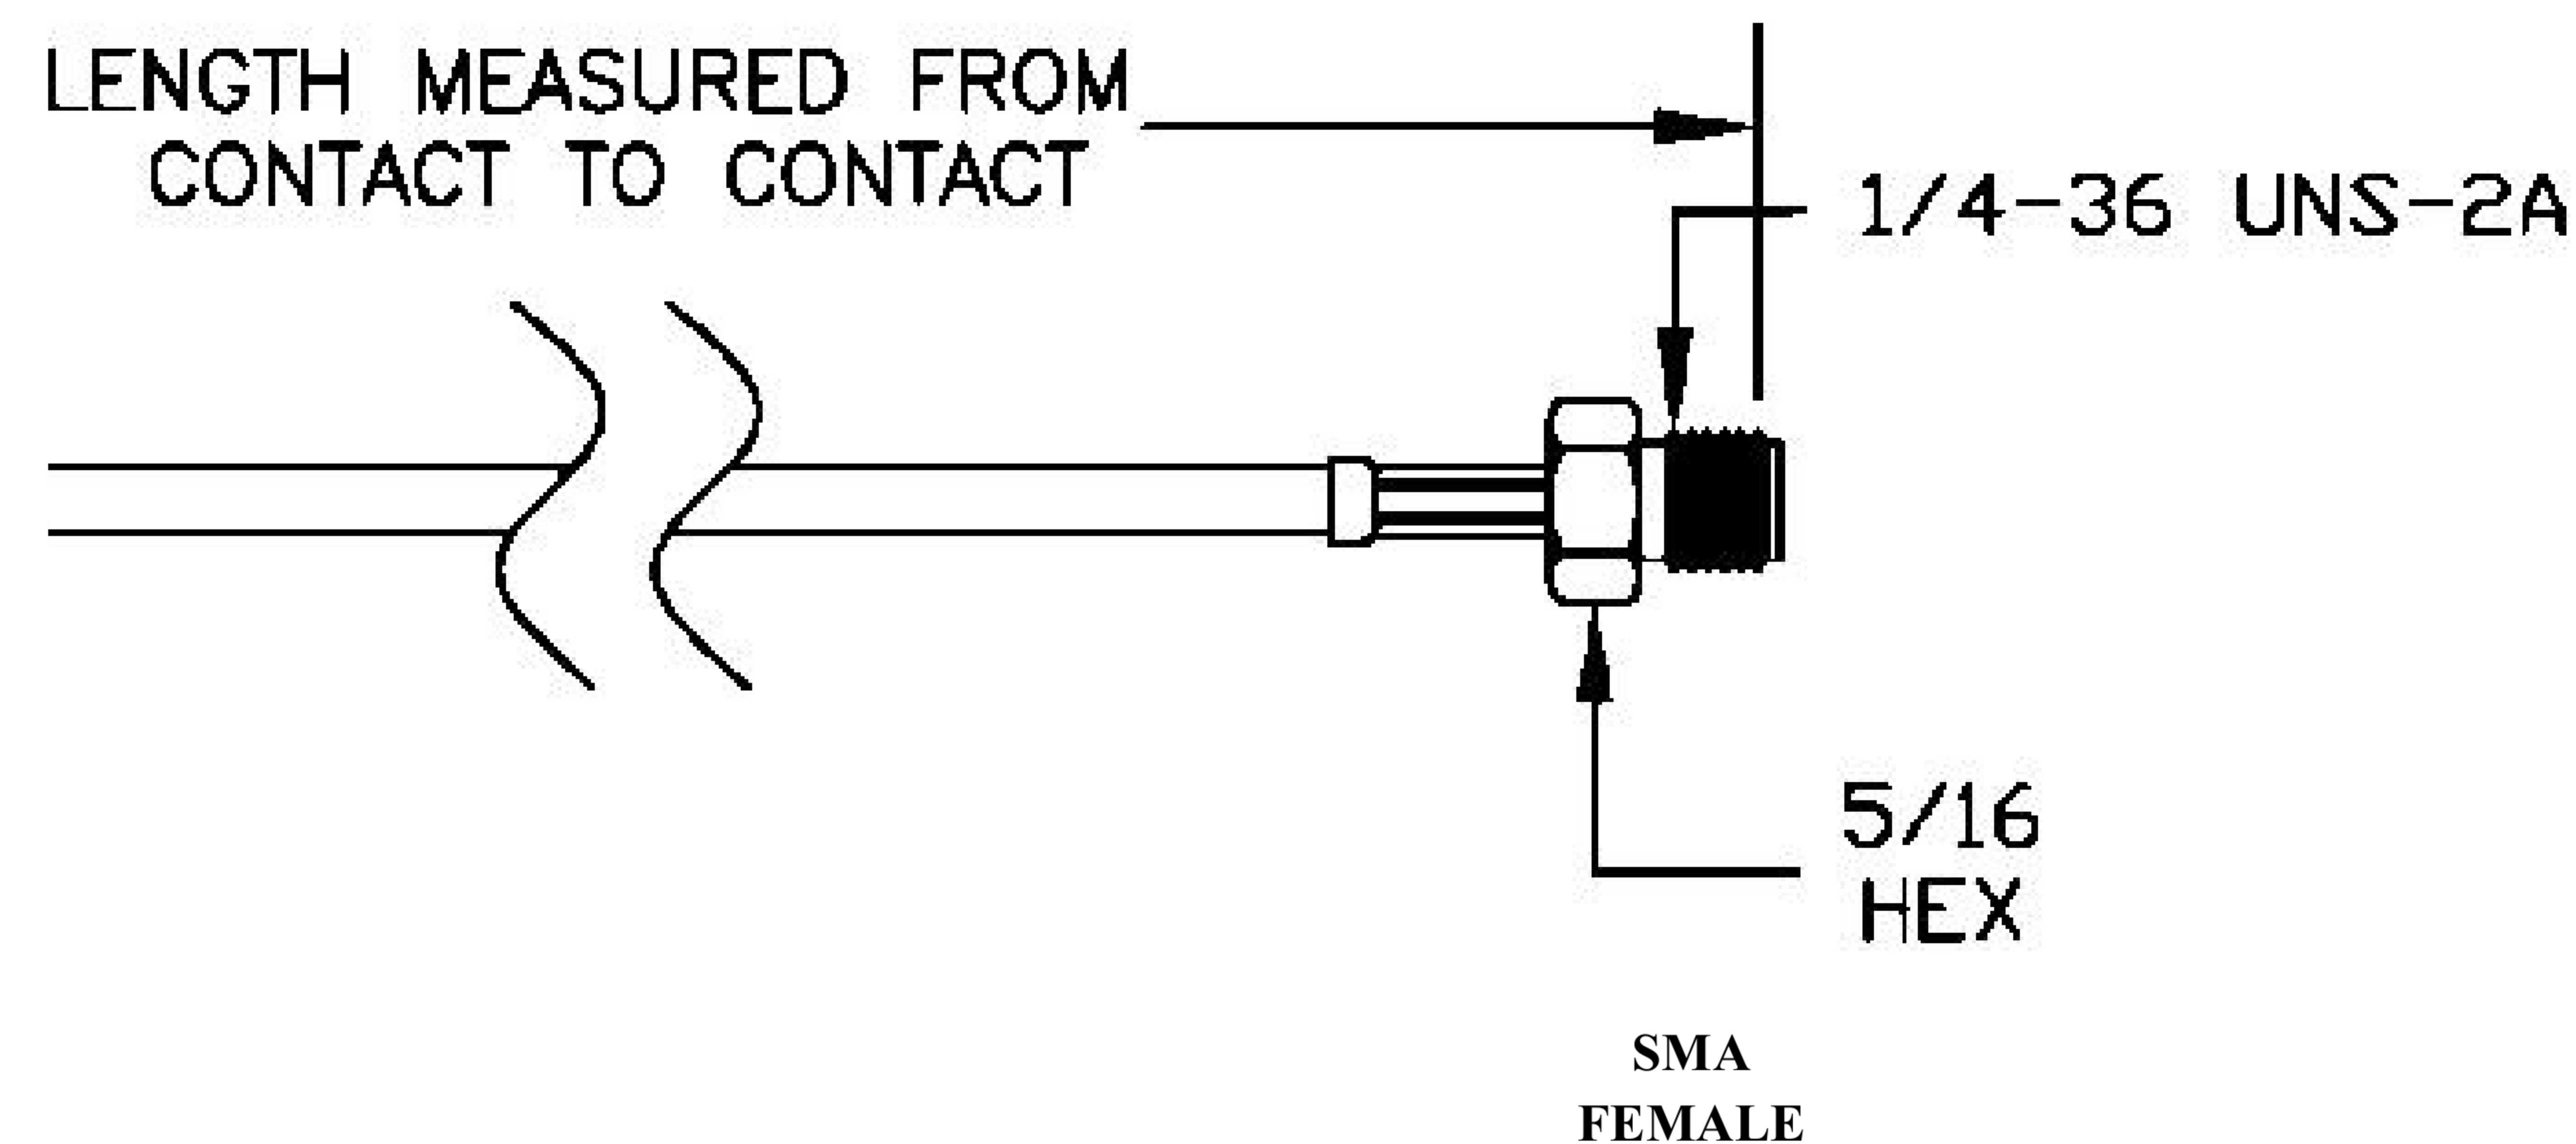

COMPONENTS	IMPEDANCE
FAKRAJACK	50 OHM
SMAFEMALE	50 OHM
ET38414	50 OHM

Standard Lengths	
-12	12"
-24	24"
-36	36"
-48	48"
-60	60"
-XXX	Custom Length in Inches

Part Configurator			
1. Replace Y with code.			
2. Replace XX with length in inches.			
CODING	JACK	COLOR	APPLICATION
A	H	BLACK	RADIO WITH PHANTOM SUPPLY
B	H	WHITE	RADIO WITHOUT PHANTOM SUPPLY
C	D	BLUE	GPS: TELEMATICS OR NAVIGATION
D	D	BORDEAUX	GSM: CELLULAR PHONE
H	T	VIOLET	GPS: TELEMATICS AND NAVIGATION
I	R	BEIGE	BLUETOOTH
K	H	CURRY	RADIO WITH IF OUTPUT (ANTENNA DIVERSITY)
Z	R	WATER BLUE	NEUTRAL CODING

FAKRA JACK

8th Floor, Building 1, Yongfu Science and Technology Center Industrial Park, Nanzha District 5, Humen, 523900, Dongguan, Guangdong, China.

Website: www.ebeestock.com

Email: sales@ebeestock.com

COAXIAL & FIBER OPTICS

DWG TITLE	ET22717	DES_	sma-female-to-beige-fakra-jack-cable-12-inch-length-using-rg316-coax-0022715

SIZE A | FSCM NO. 53919 | CAD FILE 073102 | SCALE N/A | 127

NOTES:

1. UNLESS OTHERWISE SPECIFIED ALL DIMENSIONS ARE NOMINAL.
2. ALL SPECIFICATIONS ARE SUBJECT TO CHANGE WITHOUT NOTICE AT ANY TIME.