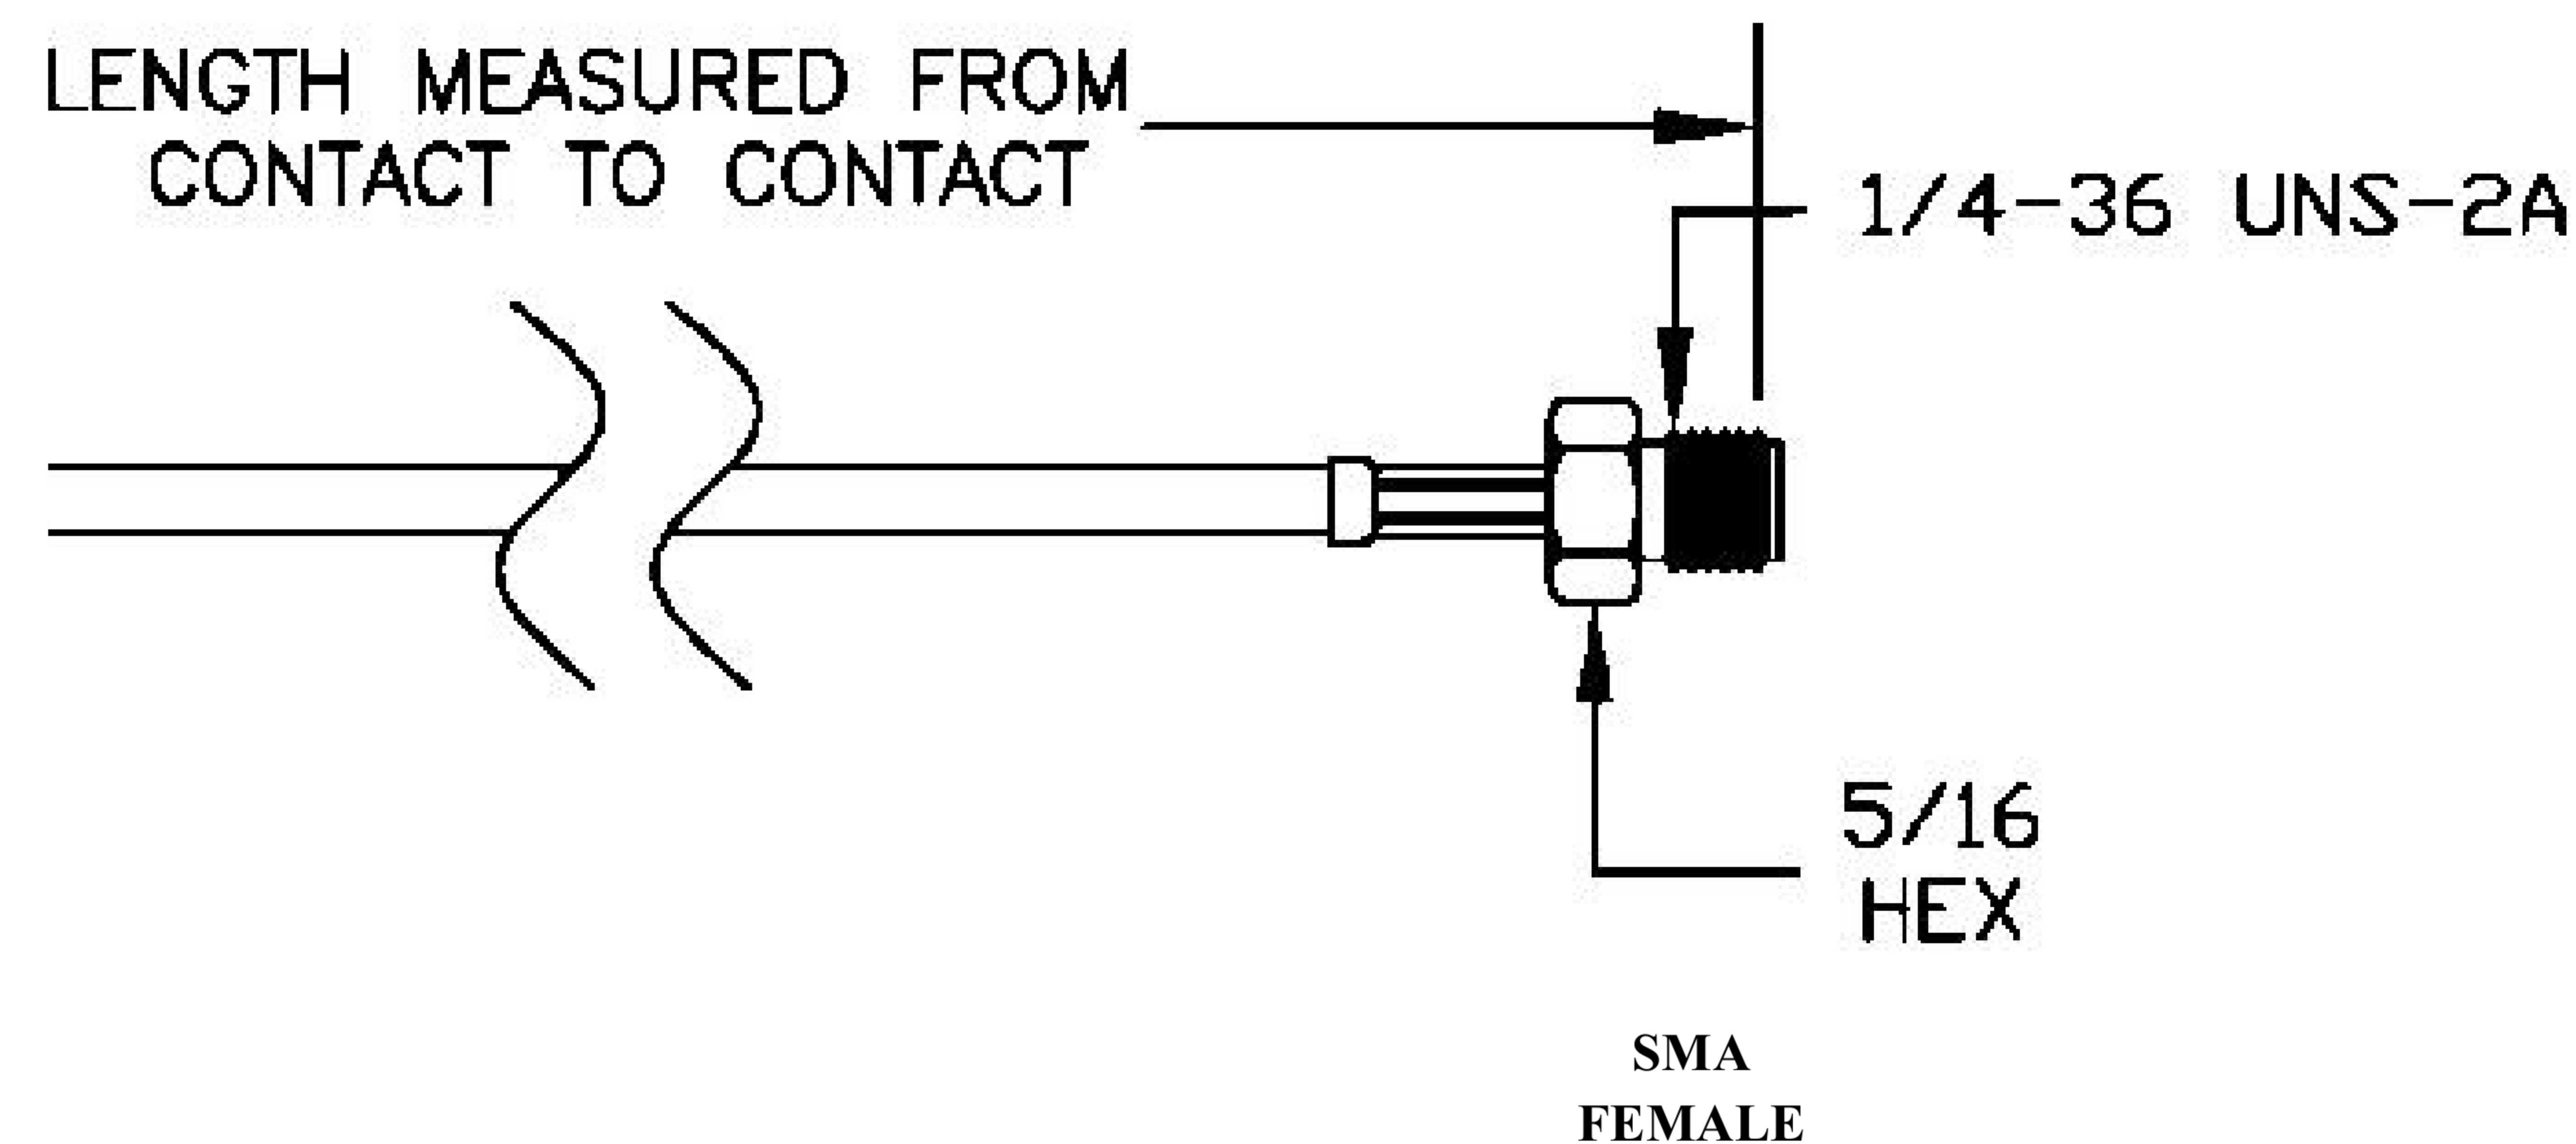

COMPONENTS	IMPEDANCE
FAKRAJACK	50 OHM
SMAFEMALE	50 OHM
ET38414	50 OHM

Standard Lengths	
-12	12"
-24	24"
-36	36"
-48	48"
-60	60"
-XXX	Custom Length in Inches

Part Configurator			
1. Replace Y with code.			
2. Replace XX with length in inches.			
CODING	JACK	COLOR	APPLICATION
A	H	BLACK	RADIO WITH PHANTOM SUPPLY
B	H	WHITE	RADIO WITHOUT PHANTOM SUPPLY
C	D	BLUE	GPS: TELEMATICS OR NAVIGATION
D	D	BORDEAUX	GSM: CELLULAR PHONE
H	T	VIOLET	GPS: TELEMATICS AND NAVIGATION
I	R	BEIGE	BLUETOOTH
K	H	CURRY	RADIO WITH IF OUTPUT (ANTENNA DIVERSITY)
Z	R	WATER BLUE	NEUTRAL CODING

FAKRA JACK

8th Floor, Building 1, Yongfu Science and Technology Center Industrial Park, Nanzha District 5, Humen, 523900, Dongguan, Guangdong, China.

Website: www.ebeestock.com

Email: sales@ebeestock.com

COAXIAL & FIBER OPTICS

DWG TITLE	ET22718	DES_	sma-female-to-beige-fakra-jack-cable-12-inch-length-using-rg316-coax-0022715
SIZE A | FSCM NO. 53919 | CAD FILE 073102 | SCALE N/A |		127	

NOTES:

1. UNLESS OTHERWISE SPECIFIED ALL DIMENSIONS ARE NOMINAL.
2. ALL SPECIFICATIONS ARE SUBJECT TO CHANGE WITHOUT NOTICE AT ANY TIME.