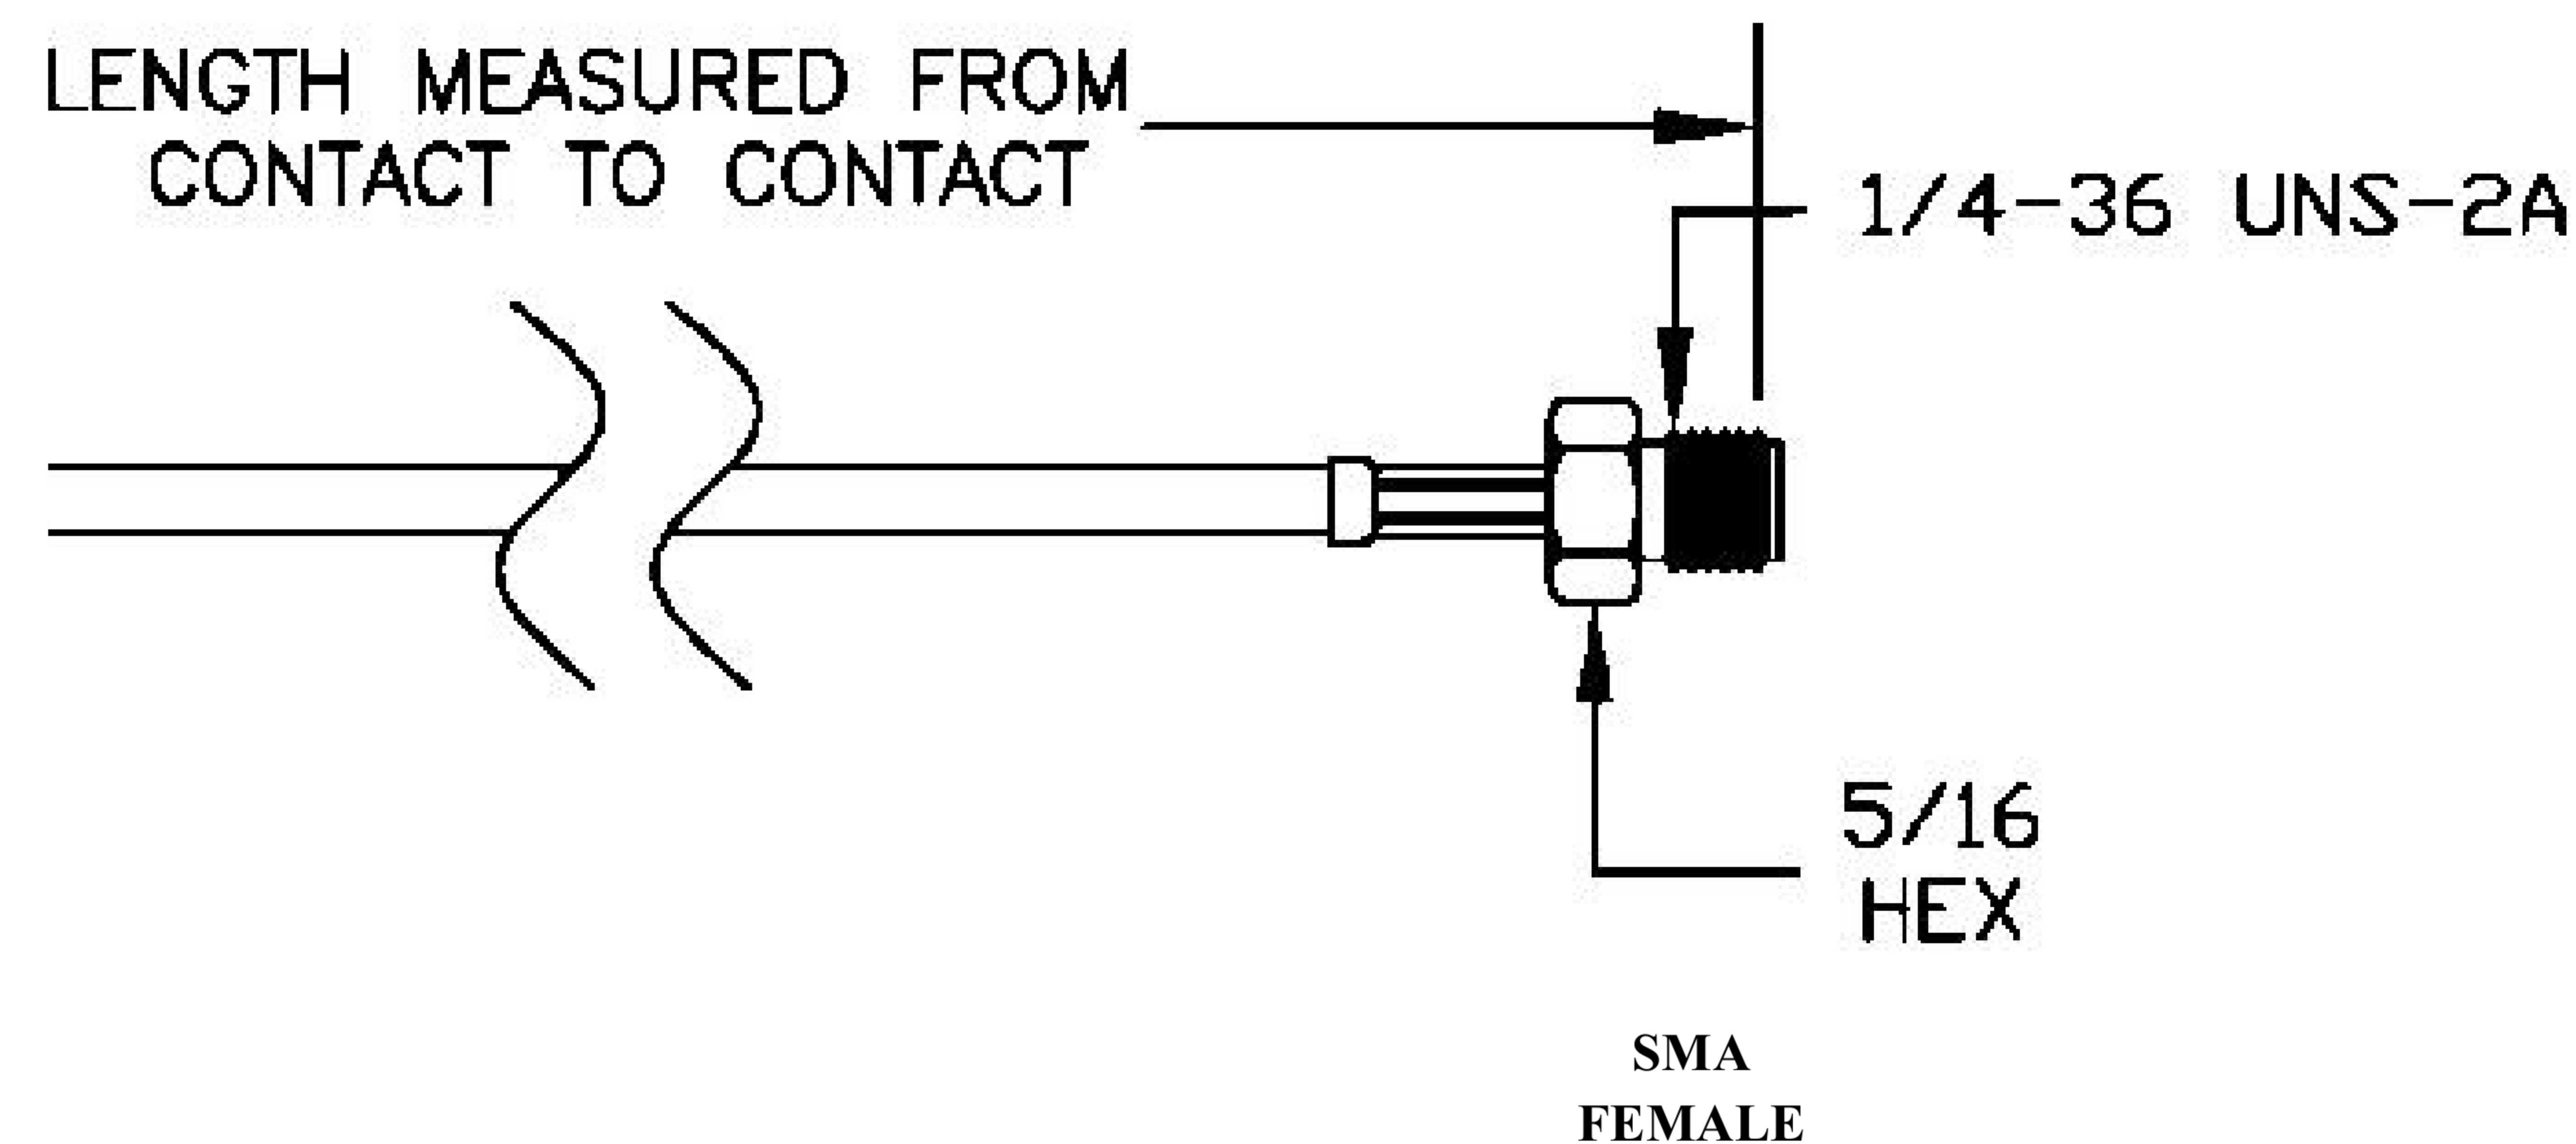

COMPONENTS	IMPEDANCE
FAKRAJACK	50 OHM
SMAFEMALE	50 OHM
ET38414	50 OHM

Standard Lengths	
-12	12"
-24	24"
-36	36"
-48	48"
-60	60"
-XXX	Custom Length in Inches

Part Configurator			
1. Replace Y with code.			
2. Replace XX with length in inches.			
CODING	JACK	COLOR	APPLICATION
A	H	BLACK	RADIO WITH PHANTOM SUPPLY
B	H	WHITE	RADIO WITHOUT PHANTOM SUPPLY
C	D	BLUE	GPS: TELEMATICS OR NAVIGATION
D	D	BORDEAUX	GSM: CELLULAR PHONE
H	T	VIOLET	GPS: TELEMATICS AND NAVIGATION
I	R	BEIGE	BLUETOOTH
K	H	CURRY	RADIO WITH IF OUTPUT (ANTENNA DIVERSITY)
Z	R	WATER BLUE	NEUTRAL CODING

FAKRA JACK

8th Floor, Building 1, Yongfu Science and Technology Center Industrial Park, Nanzha District 5, Humen, 523900, Dongguan, Guangdong, China.

Website: www.ebeestock.com

Email: sales@ebeestock.com

COAXIAL & FIBER OPTICS

DWG TITLE	ET22719	DES_	sma-female-to-beige-fakra-jack-cable-12-inch-length-using-rg316-coax-0022715

SIZE A | FSCM NO. 53919 | CAD FILE 073102 | SCALE N/A | 127

NOTES:

1. UNLESS OTHERWISE SPECIFIED ALL DIMENSIONS ARE NOMINAL.
2. ALL SPECIFICATIONS ARE SUBJECT TO CHANGE WITHOUT NOTICE AT ANY TIME.