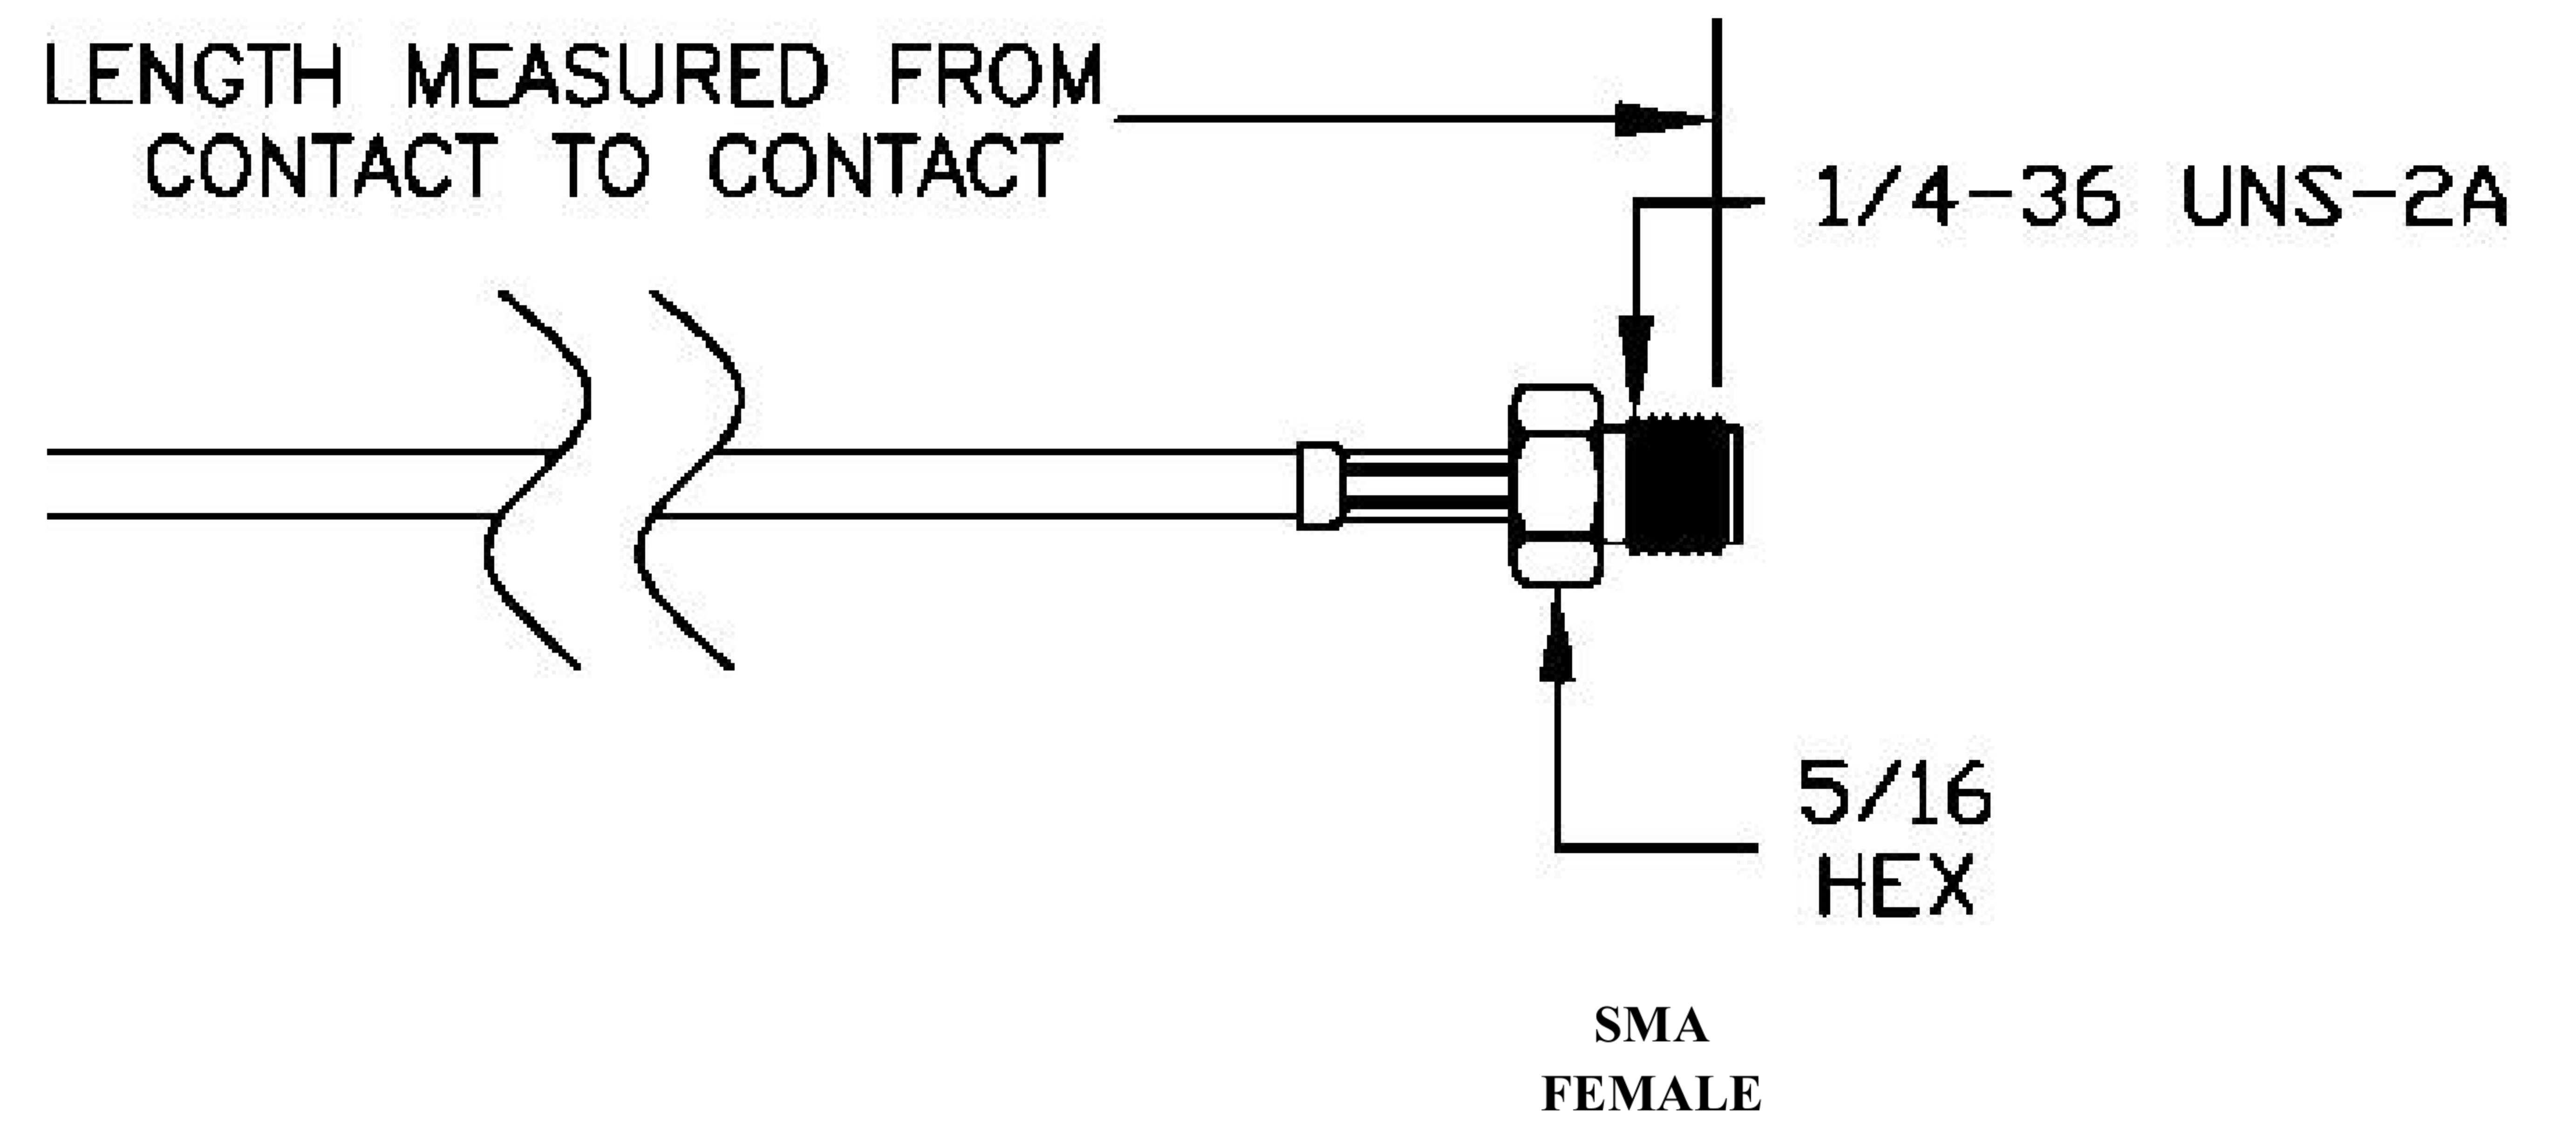

COMPONENTS	IMPEDANCE
FAKRAJACK	50 OHM
SMAFEMALE	50 OHM
ET38414	50 OHM

Standard Lengths	
-12	12"
-24	24"
-36	36"
-48	48"
-60	60"
-XXX	Custom Length in Inches

Part Configurator			
1. Replace Y with code.			
2. Replace XX with length in inches.			
CODING	JACK	COLOR	APPLICATION
A	H	BLACK	RADIO WITH PHANTOM SUPPLY
B	H	WHITE	RADIO WITHOUT PHANTOM SUPPLY
C	D	BLUE	GPS: TELEMATICS OR NAVIGATION
D	D	BORDEAUX	GSM: CELLULAR PHONE
H	T	VIOLET	GPS: TELEMATICS AND NAVIGATION
I	R	BEIGE	BLUETOOTH
K	H	CURRY	RADIO WITH IF OUTPUT (ANTENNA DIVERSITY)
Z	R	WATER BLUE	NEUTRAL CODING

FAKRA JACK

8th Floor, Building 1, Yongfu Science and Technology Center Industrial Park, Nanzha District 5, Humen, 523900, Dongguan, Guangdong, China.

Website: www.ebeestock.com

Email: sales@ebeestock.com

COAXIAL & FIBER OPTICS

DWG TITLE	ET22721	DES_	sma-female-to-curry-fakra-jack-cable-12-inch-length-using-rg316-coax-022720
SIZE A | FSCM NO. 53919 | CAD FILE 073102 | SCALE N/A |		127	

NOTES:

1. UNLESS OTHERWISE SPECIFIED ALL DIMENSIONS ARE NOMINAL.
2. ALL SPECIFICATIONS ARE SUBJECT TO CHANGE WITHOUT NOTICE AT ANY TIME.