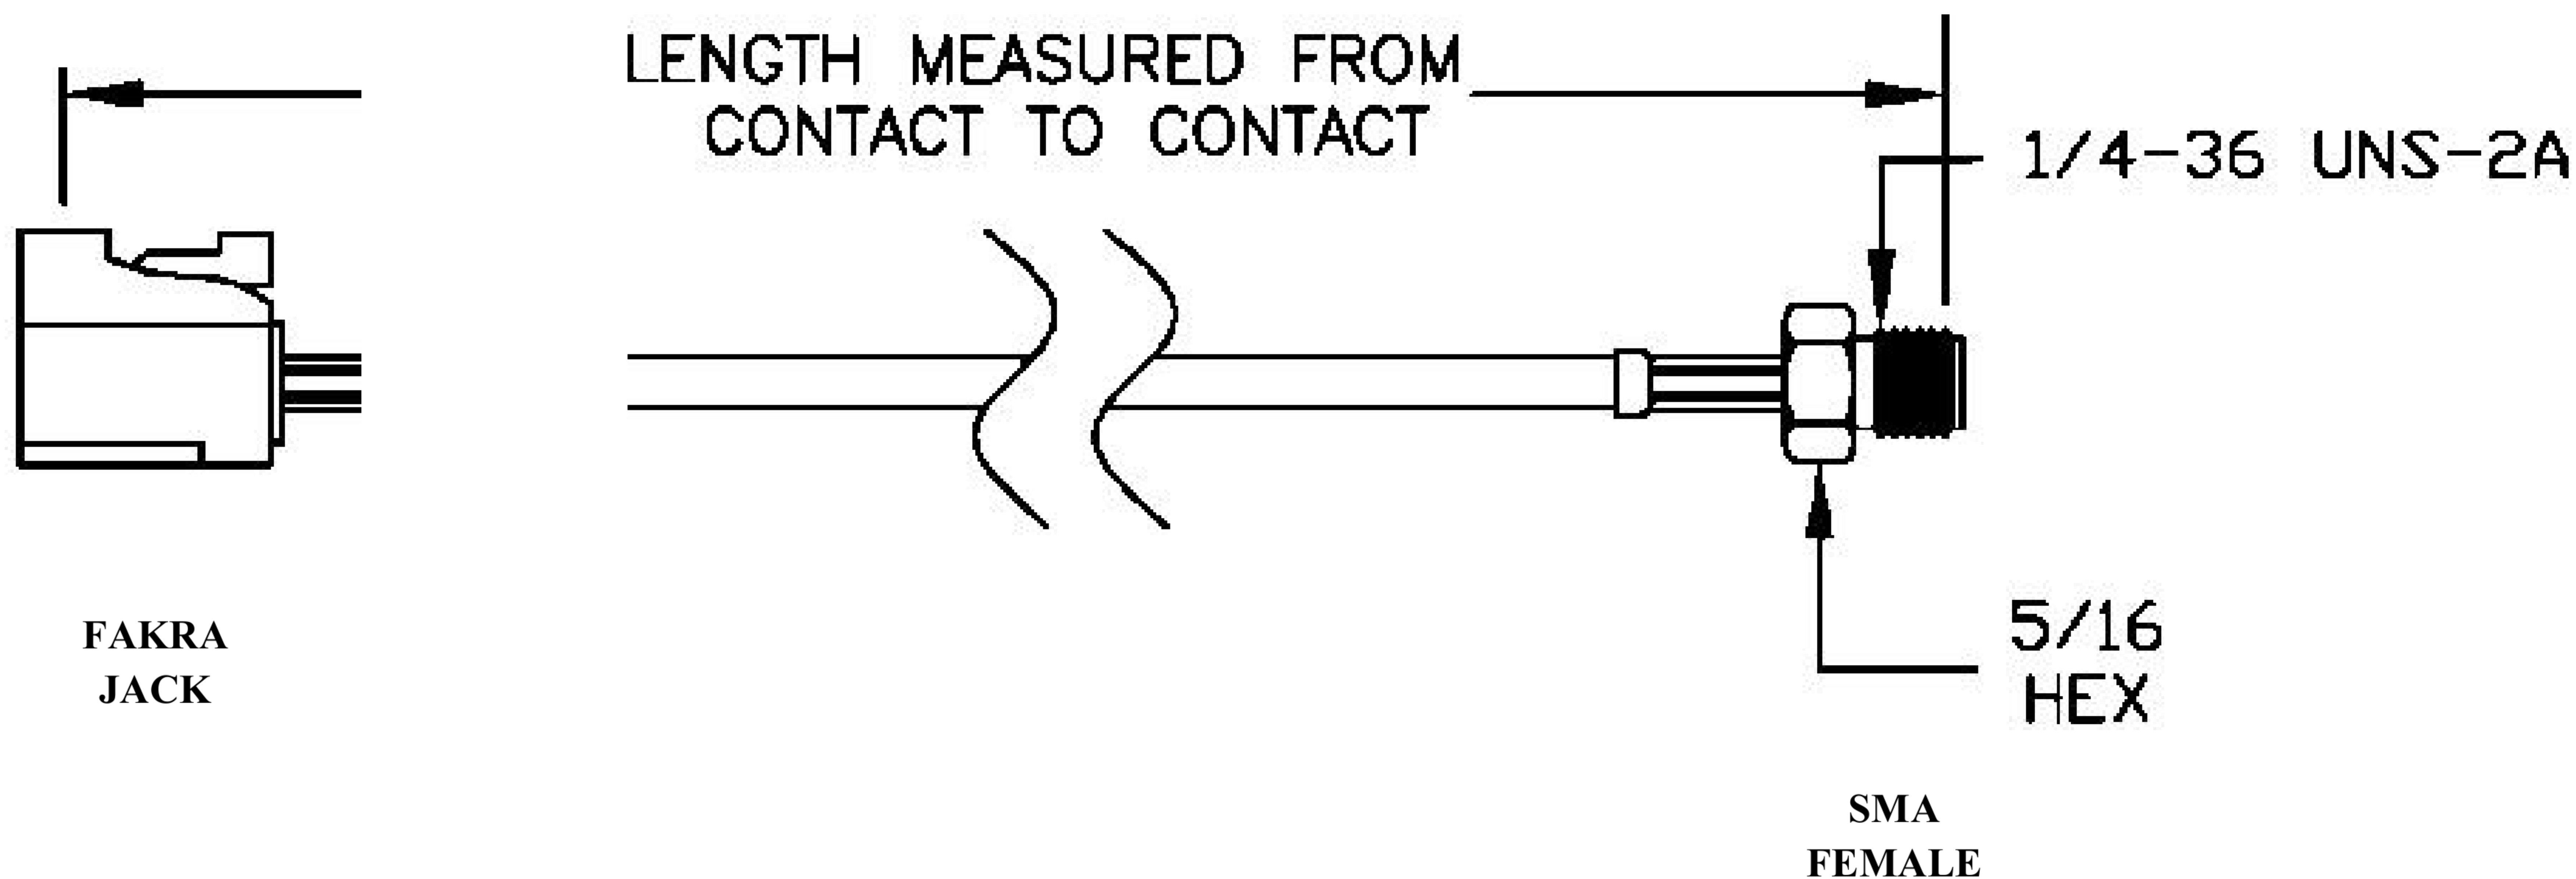

COMPONENTS	IMPEDANCE
FAKRAJACK	50 OHM
SMAFEMALE	50 OHM
ET38414	50 OHM

Standard Lengths	
-12	12"
-24	24"
-36	36"
-48	48"
-60	60"
-XXX	Custom Length in Inches

Part Configurator			
1. Replace Y with code.			
2. Replace XX with length in inches.			
CODING	JACK	COLOR	APPLICATION
A	H	BLACK	RADIO WITH PHANTOM SUPPLY
B	H	WHITE	RADIO WITHOUT PHANTOM SUPPLY
C	D	BLUE	GPS: TELEMATICS OR NAVIGATION
D	D	BORDEAUX	GSM: CELLULAR PHONE
H	T	VIOLET	GPS: TELEMATICS AND NAVIGATION
I	R	BEIGE	BLUETOOTH
K	H	CURRY	RADIO WITH IF OUTPUT (ANTENNA DIVERSITY)
Z	R	WATER BLUE	NEUTRAL CODING

DWG TITLE	ET22722	DES_	sma-female-to-curry-fakra-jack-cable-12-inch-length-using-rg316-coax-022720
-----------	---------	------	---

SIZE A | FSCM NO. 53919 | CAD FILE 073102 | SCALE N/A | 127

NOTES:

- UNLESS OTHERWISE SPECIFIED ALL DIMENSIONS ARE NOMINAL.
- ALL SPECIFICATIONS ARE SUBJECT TO CHANGE WITHOUT NOTICE AT ANY TIME.