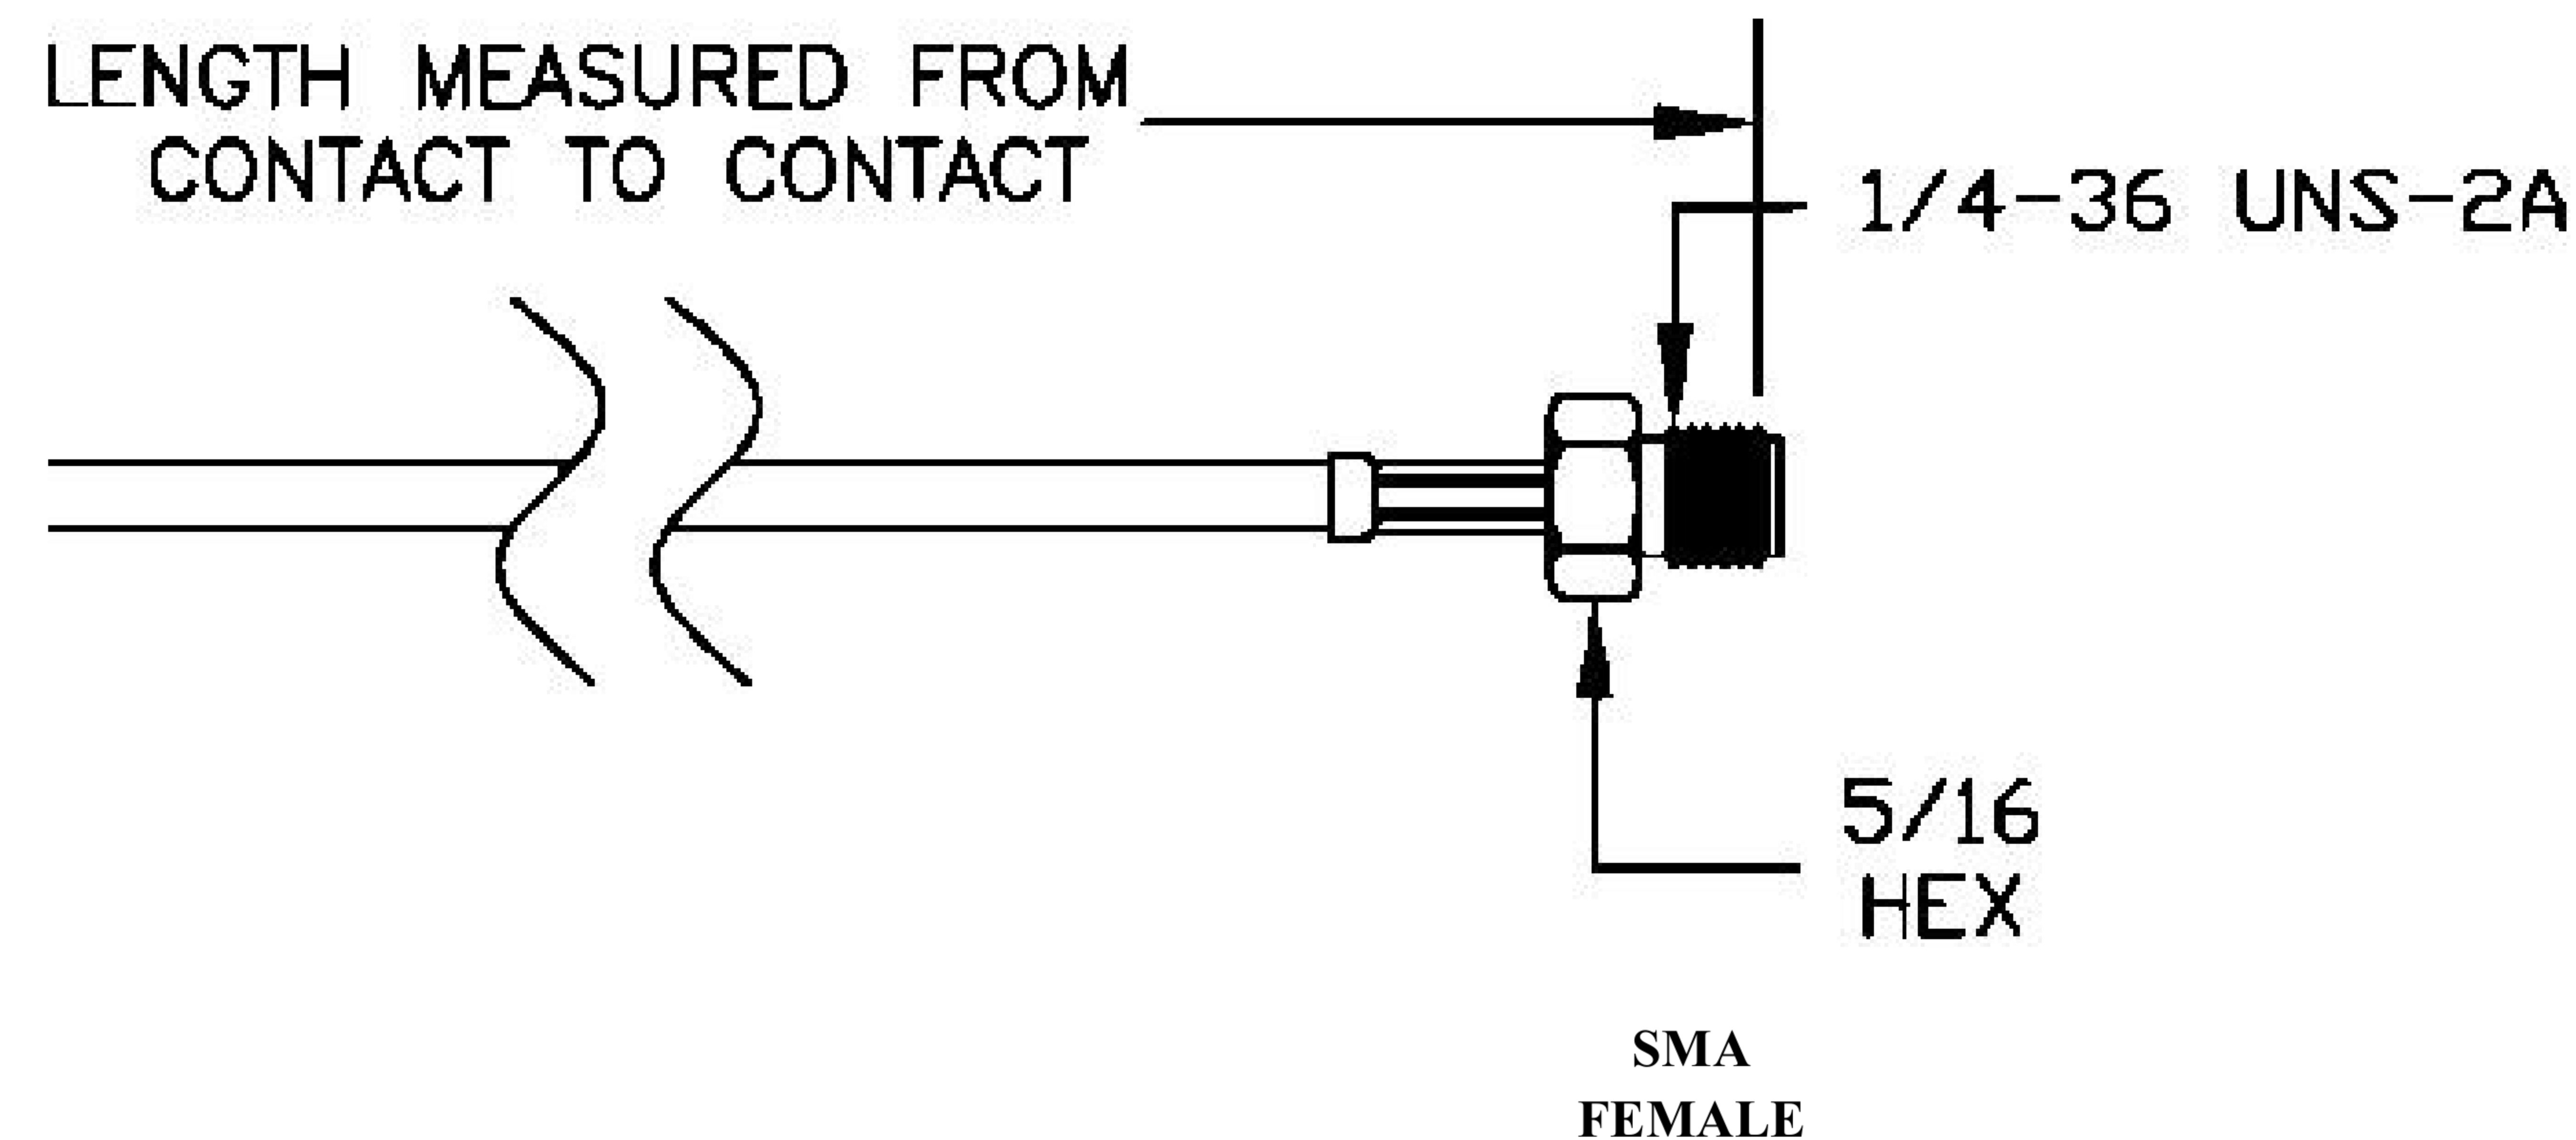

COMPONENTS	IMPEDANCE
FAKRAJACK	50 OHM
SMAFEMALE	50 OHM
ET38414	50 OHM

Standard Lengths	
-12	12"
-24	24"
-36	36"
-48	48"
-60	60"
-XXX	Custom Length in Inches

Part Configurator			
1. Replace Y with code.			
2. Replace XX with length in inches.			
CODING	JACK	COLOR	APPLICATION
A	H	BLACK	RADIO WITH PHANTOM SUPPLY
B	H	WHITE	RADIO WITHOUT PHANTOM SUPPLY
C	D	BLUE	GPS: TELEMATICS OR NAVIGATION
D	D	BORDEAUX	GSM: CELLULAR PHONE
H	T	VIOLET	GPS: TELEMATICS AND NAVIGATION
I	R	BEIGE	BLUETOOTH
K	H	CURRY	RADIO WITH IF OUTPUT (ANTENNA DIVERSITY)
Z	R	WATER BLUE	NEUTRAL CODING

FAKRA JACK

8th Floor, Building 1, Yongfu Science and Technology Center Industrial Park, Nanzha District 5, Humen, 523900, Dongguan, Guangdong, China.

Website: www.ebeestock.com

Email: sales@ebeestock.com

COAXIAL & FIBER OPTICS

DWG TITLE	ET22723	DES_	sma-female-to-curry-fakra-jack-cable-12-inch-length-using-rg316-coax-022720

SIZE A | FSCM NO. 53919 | CAD FILE 073102 | SCALE N/A | 127

NOTES:

1. UNLESS OTHERWISE SPECIFIED ALL DIMENSIONS ARE NOMINAL.
2. ALL SPECIFICATIONS ARE SUBJECT TO CHANGE WITHOUT NOTICE AT ANY TIME.