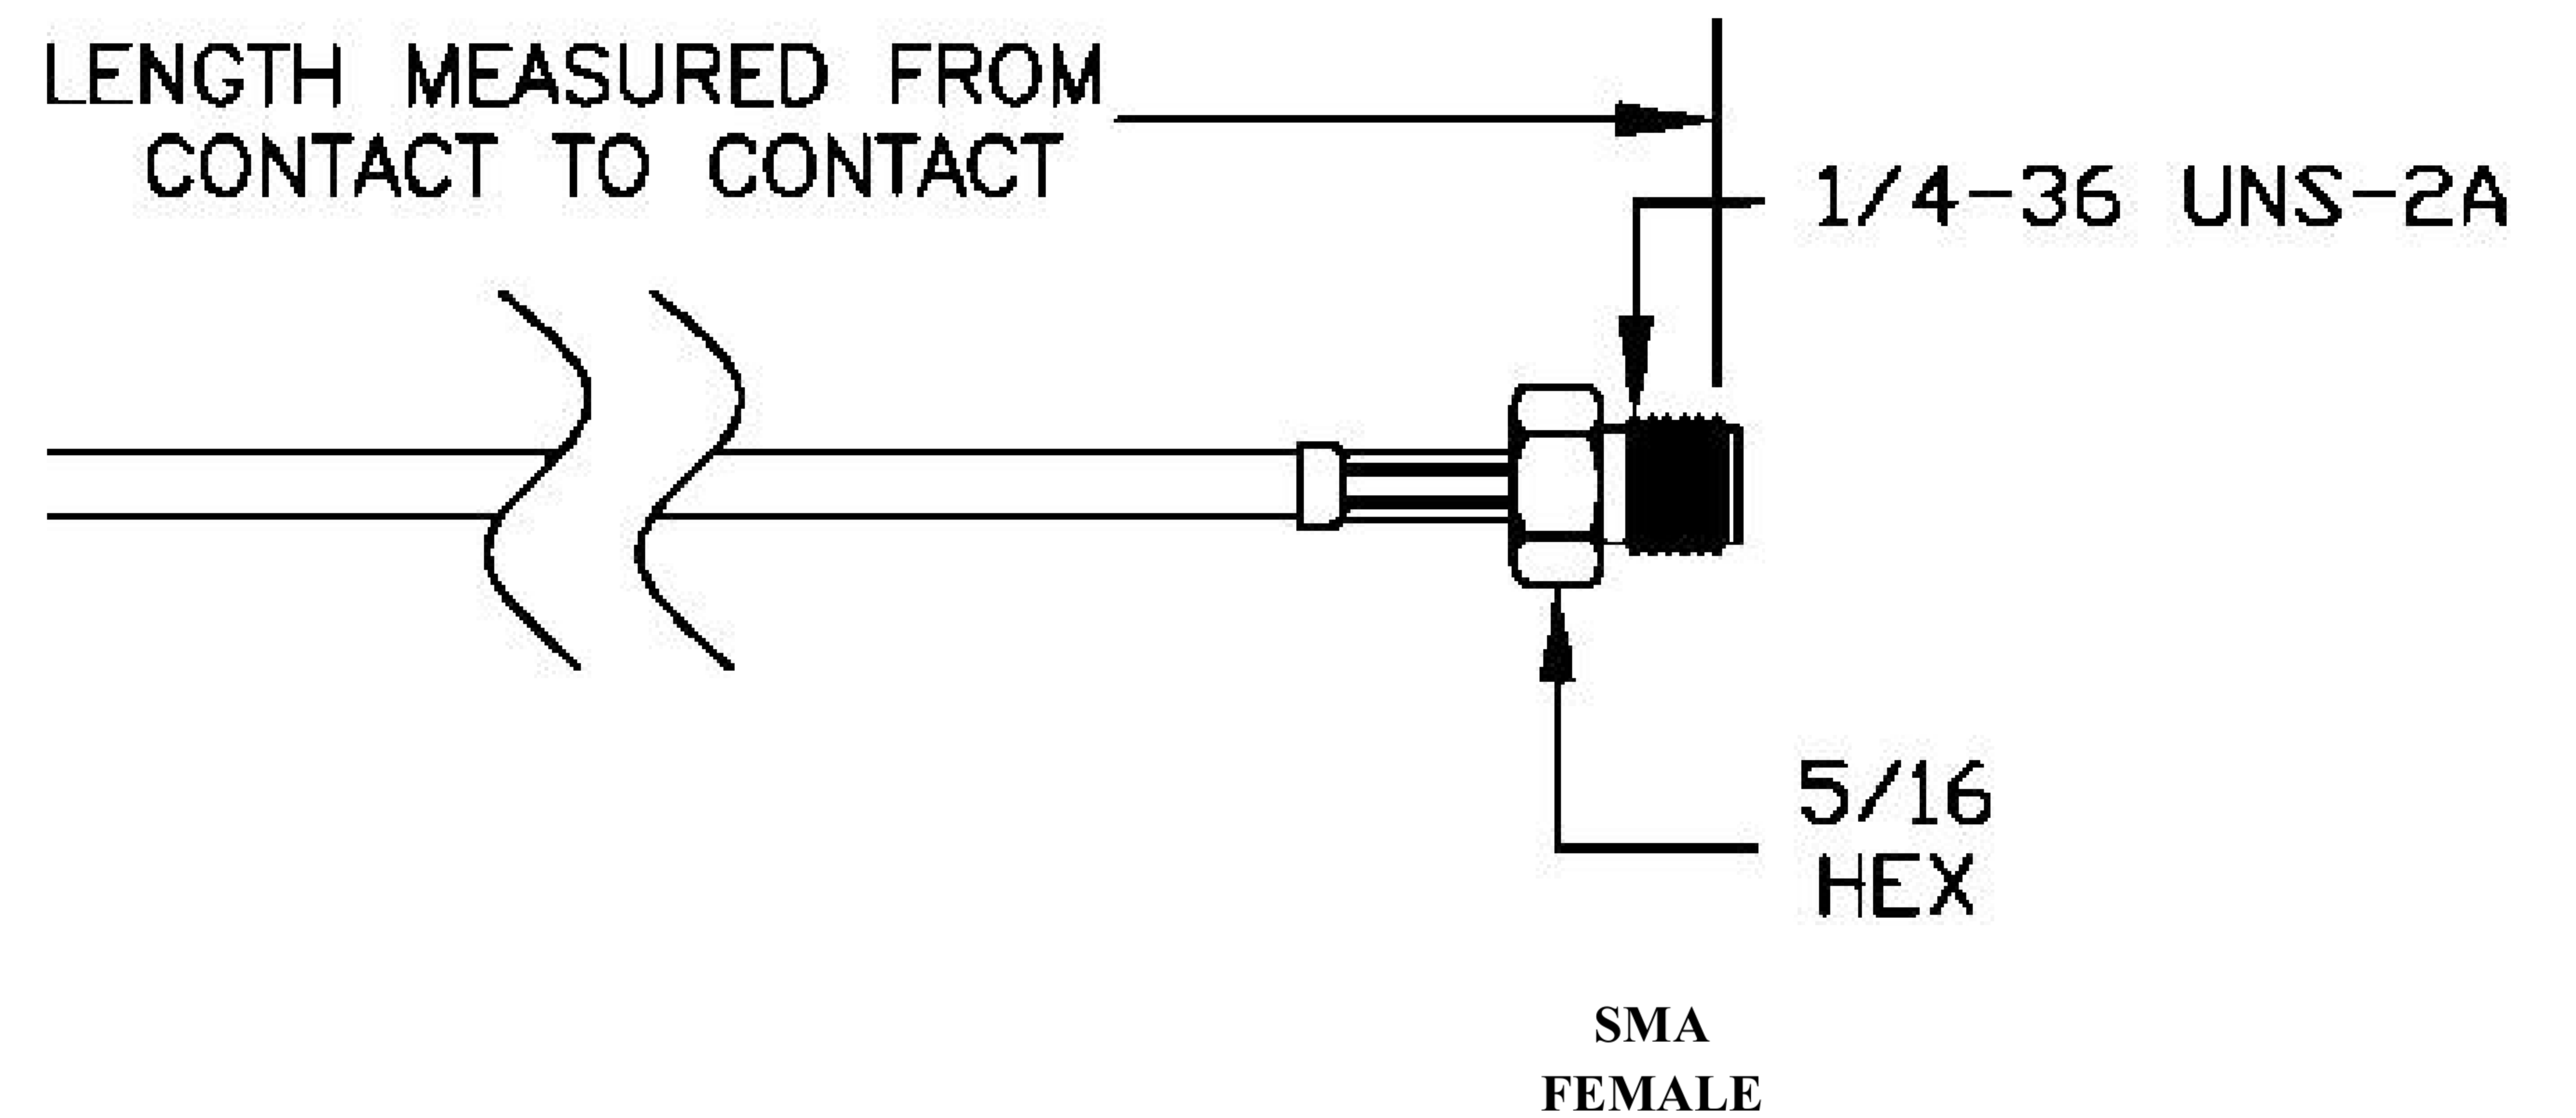

COMPONENTS	IMPEDANCE
FAKRAJACK	50 OHM
SMAFEMALE	50 OHM
ET38414	50 OHM

Standard Lengths	
-12	12"
-24	24"
-36	36"
-48	48"
-60	60"
-XXX	Custom Length in Inches

Part Configurator			
1. Replace Y with code.			
2. Replace XX with length in inches.			
CODING	JACK	COLOR	APPLICATION
A	H	BLACK	RADIO WITH PHANTOM SUPPLY
B	H	WHITE	RADIO WITHOUT PHANTOM SUPPLY
C	D	BLUE	GPS: TELEMATICS OR NAVIGATION
D	D	BORDEAUX	GSM: CELLULAR PHONE
H	T	VIOLET	GPS: TELEMATICS AND NAVIGATION
I	R	BEIGE	BLUETOOTH
K	H	CURRY	RADIO WITH IF OUTPUT (ANTENNA DIVERSITY)
Z	R	WATER BLUE	NEUTRAL CODING

FAKRA JACK

8th Floor, Building 1, Yongfu Science and Technology Center Industrial Park, Nanzha District 5, Humen, 523900, Dongguan, Guangdong, China.

Website: www.ebeestock.com

Email: sales@ebeestock.com

COAXIAL & FIBER OPTICS

DWG TITLE	ET22724	DES_	sma-female-to-curry-fakra-jack-cable-12-inch-length-using-rg316-coax-022720
SIZE A | FSCM NO. 53919 | CAD FILE 073102 | SCALE N/A |		127	

NOTES:

1. UNLESS OTHERWISE SPECIFIED ALL DIMENSIONS ARE NOMINAL.
2. ALL SPECIFICATIONS ARE SUBJECT TO CHANGE WITHOUT NOTICE AT ANY TIME.