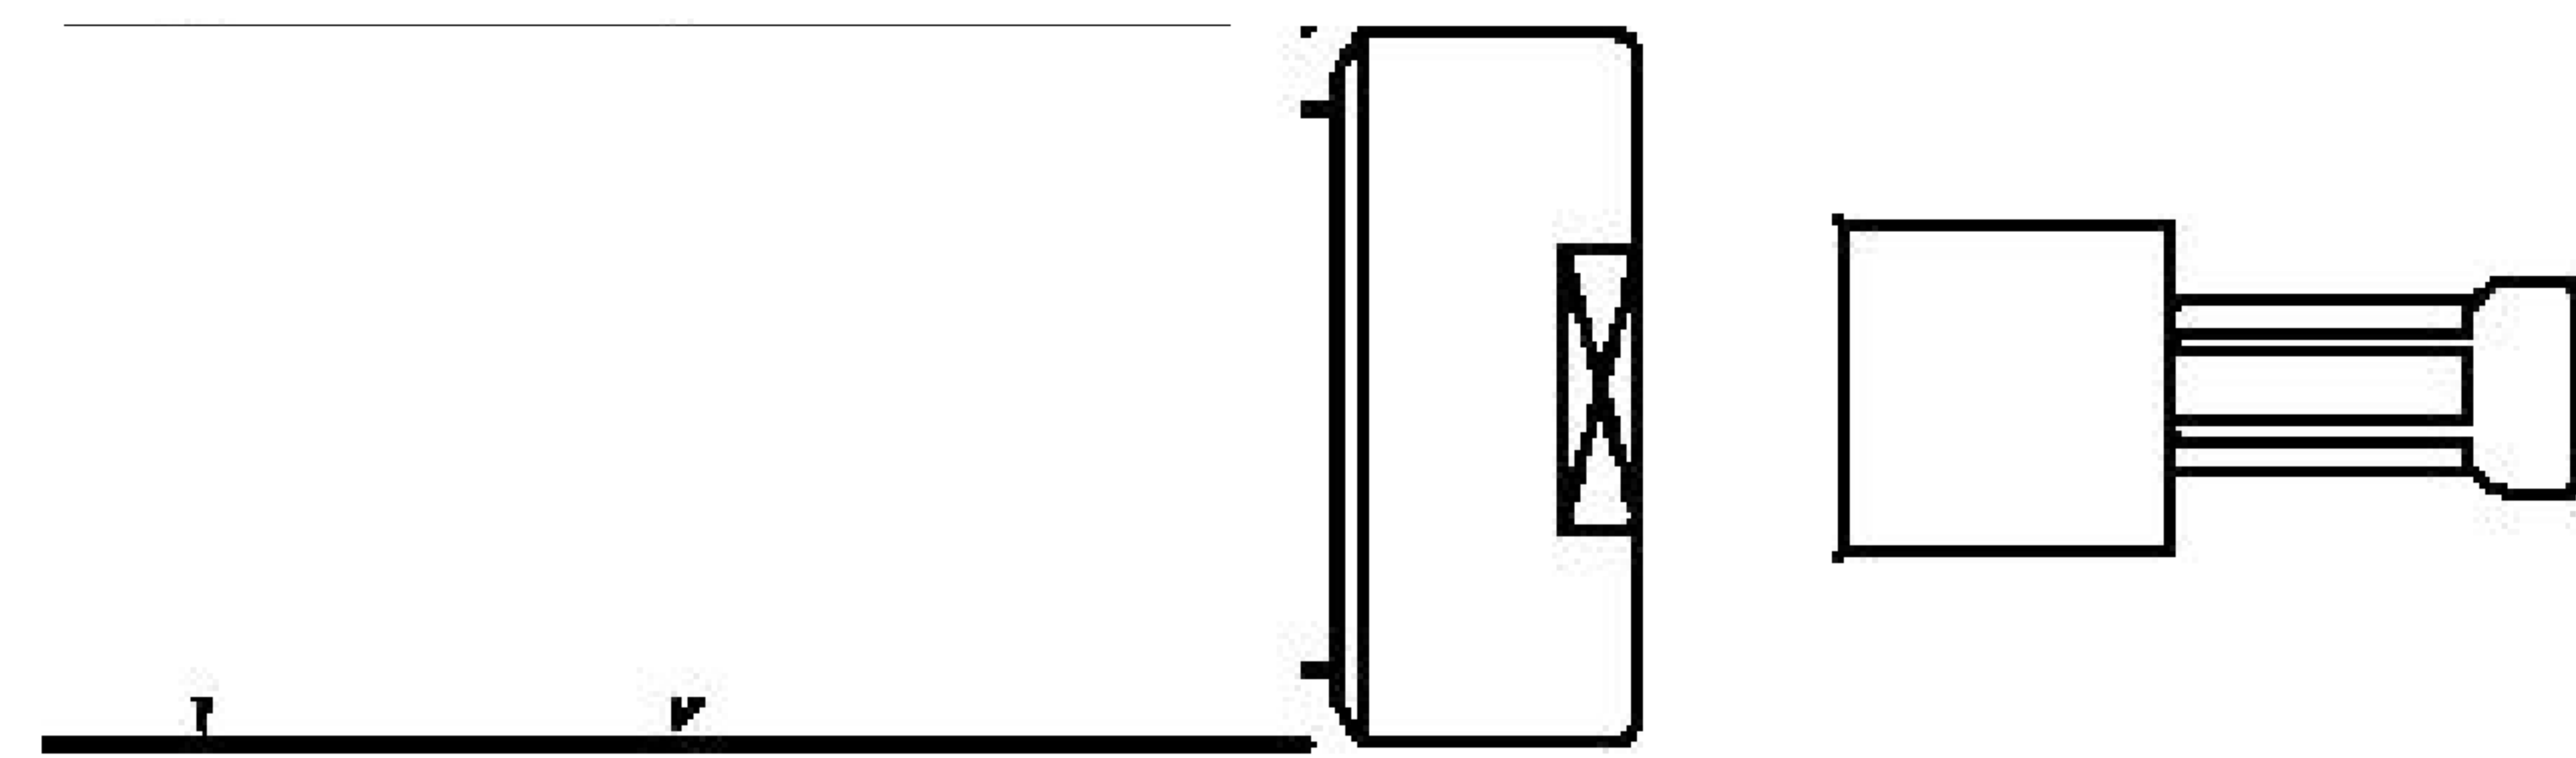

COMPONENTS	IMPEDANCE
GR874	50 OHM
N MALE	50 OHM
RG223/U	50 OHM

Standard Lengths	
-12	12"
-24	24"
-36	36"
■48	48"
-60	60"
-XXX	Custom Length in inches

LENGTH MEASURED FROM CONTACT TO CONTACT

GR874

8th Floor, Building 1, Yongfu Science and Technology Center Industrial Park, Nanzha District 5, Humen, 523900, Dongguan, Guangdong, China.

Website: www.ebeestock.com

Email: sales@ebeestock.com

COAXIAL & FIBER OPTICS

DWG TITLE	ET22910	DES_	n-male-to-gr874-sexless-cable-12-inch-length-using-rg223-coax-rohs-002 2908
-----------	---------	------	--

SIZE A | **FSCM NO. 53919** | CAD FILE 073102 | SCALE N/A | 127

NOTES:

1. UNLESS OTHERWISE SPECIFIED ALL DIMENSIONS ARE NOMINAL.
2. ALL SPECIFICATIONS ARE SUBJECT TO CHANGE WITHOUT NOTICE AT ANY TIME.