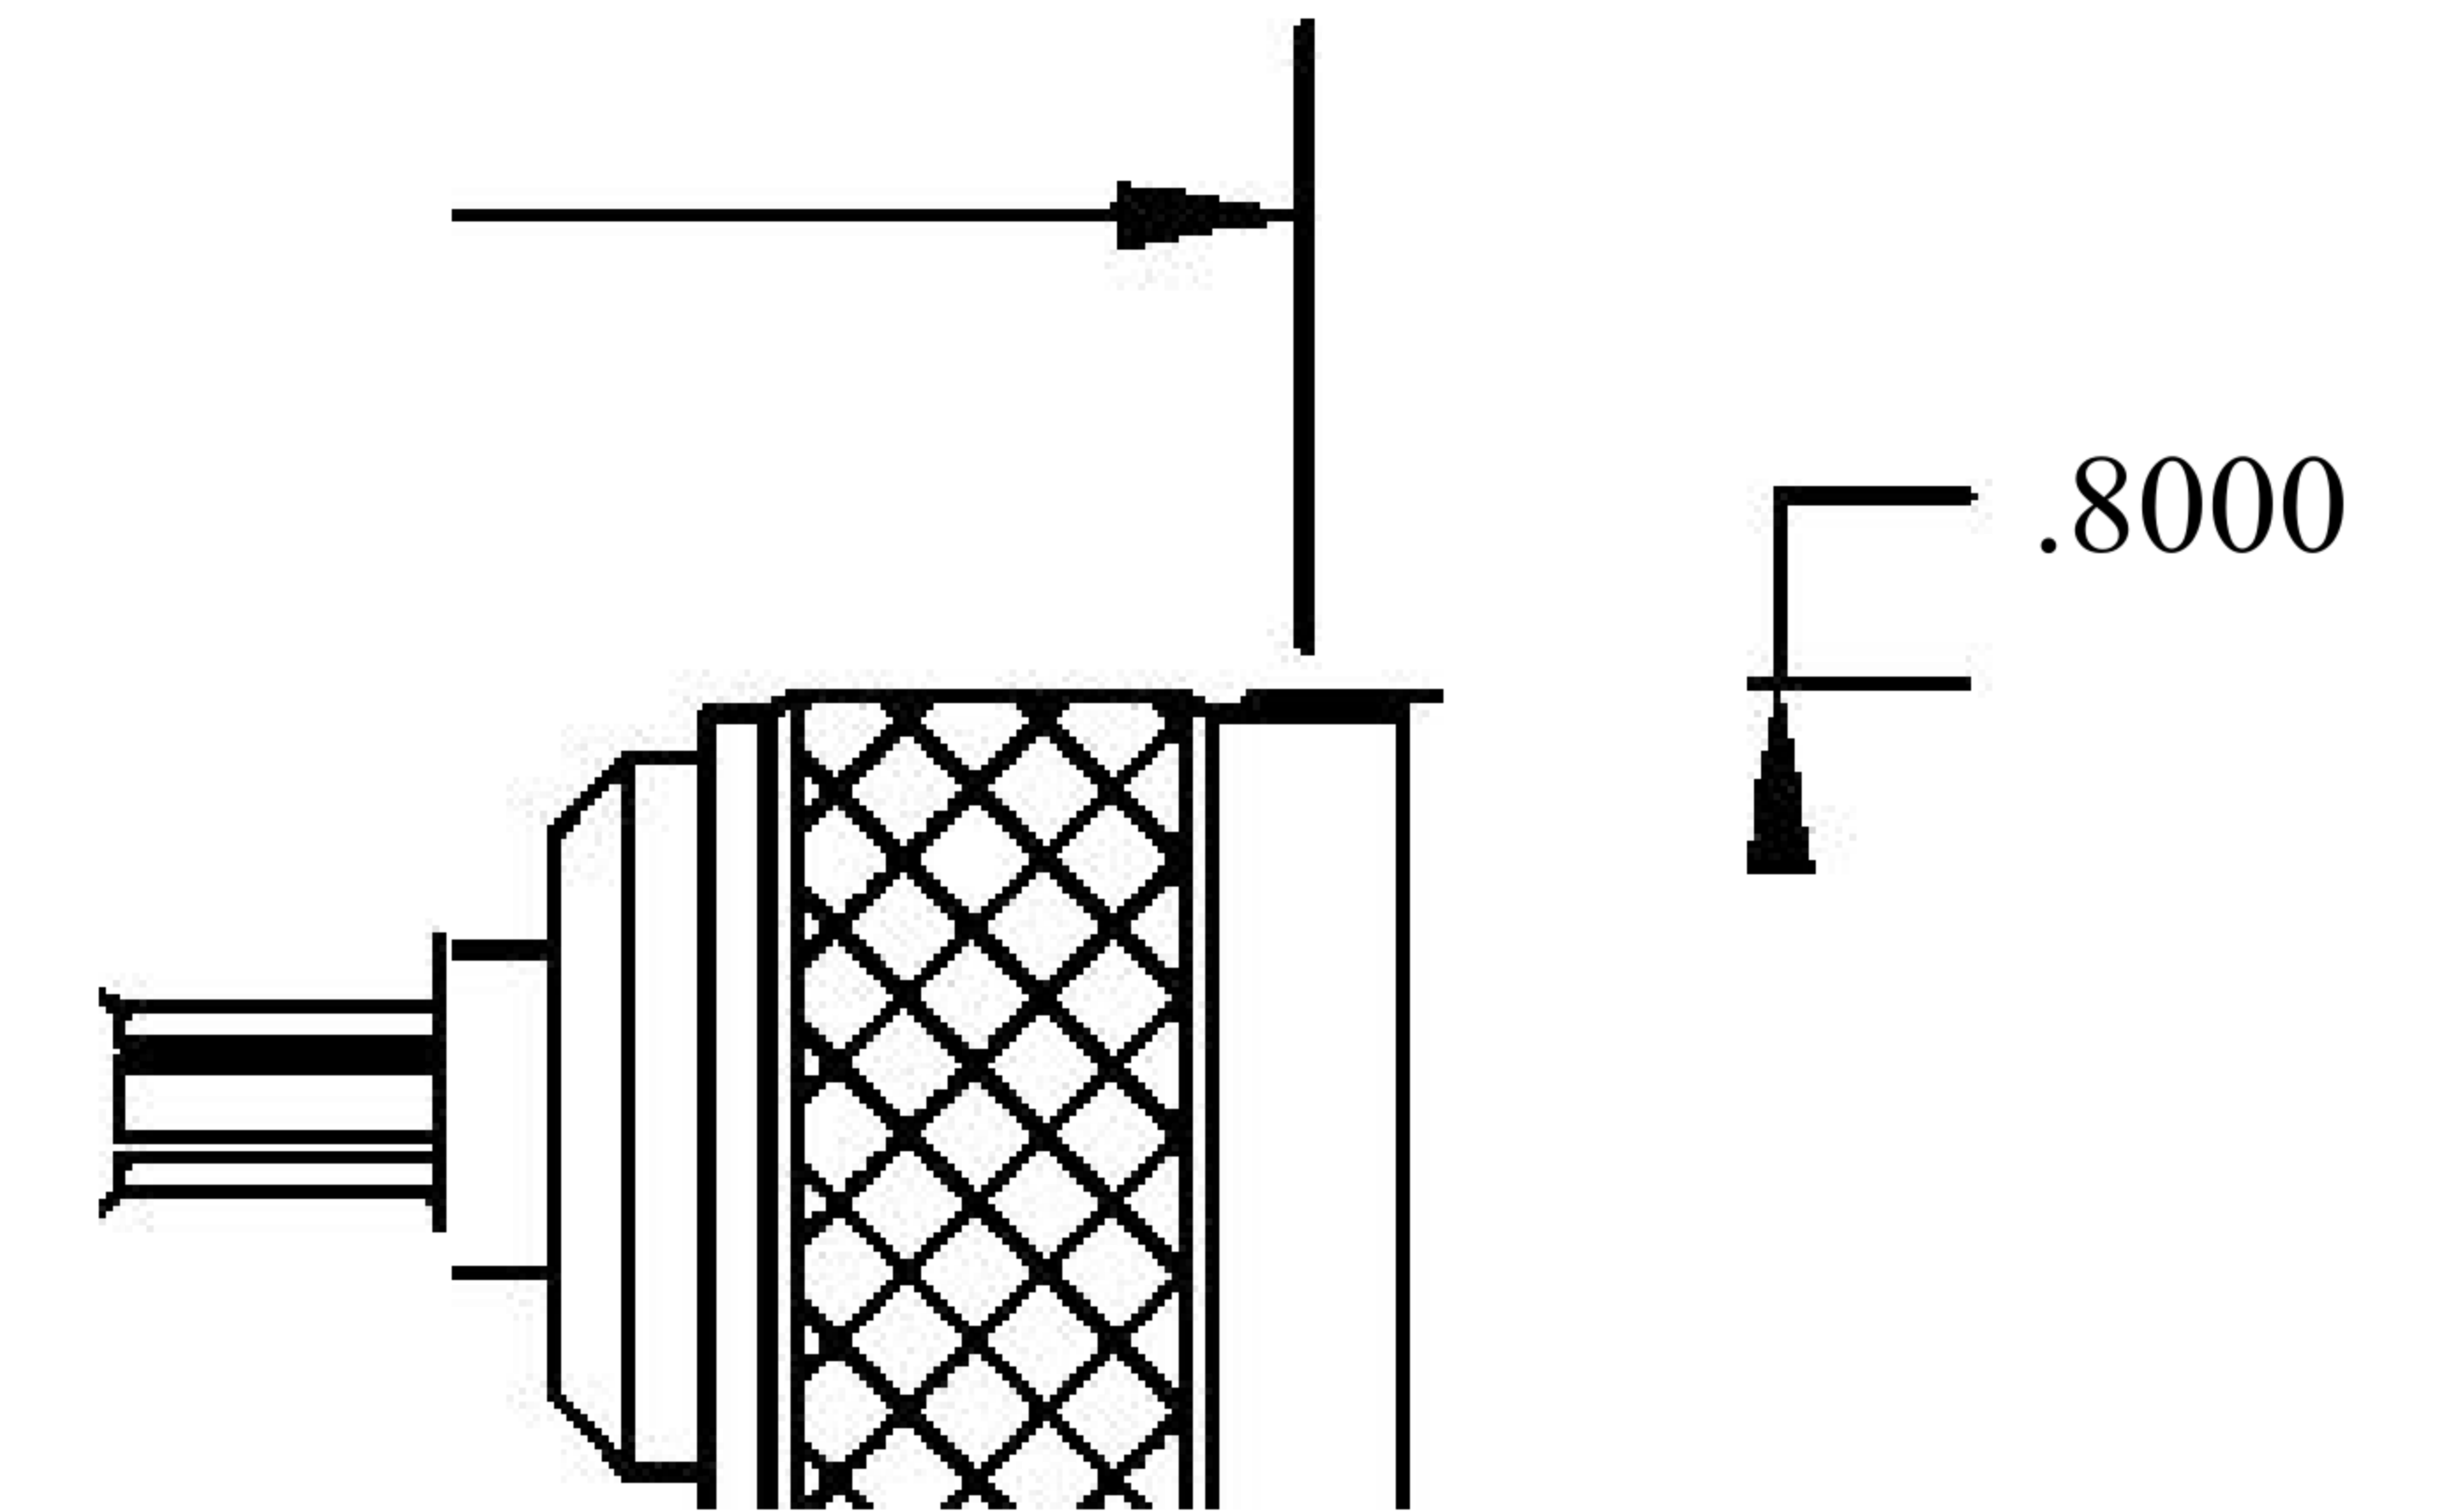

COMPONENTS	IMPEDANCE
GR874	50 OHM
N MALE	50 OHM
RG223/U	50 OHM

Standard Lengths	
-12	12"
-24	24"
-36	36"
■48	48"
-60	60"
-XXX	Custom Length in inches

LENGTH MEASURED FROM CONTACT TO CONTACT

GR874

8th Floor, Building 1, Yongfu Science and Technology Center Industrial Park, Nanzha District 5, Humen, 523900, Dongguan, Guangdong, China.

Website: www.ebeestock.com

Email: sales@ebeestock.com

COAXIAL & FIBER OPTICS

DWG TITLE	ET22910	DES_	n-male-to-gr874-sexless-cable-12-inch-length-using-rg223-coax-rohs-002 2908
-----------	---------	------	--

SIZE A | **FSCM NO. 53919** | CAD FILE 073102 | SCALE N/A | 127

NOTES:

1. UNLESS OTHERWISE SPECIFIED ALL DIMENSIONS ARE NOMINAL.
2. ALL SPECIFICATIONS ARE SUBJECT TO CHANGE WITHOUT NOTICE AT ANY TIME.