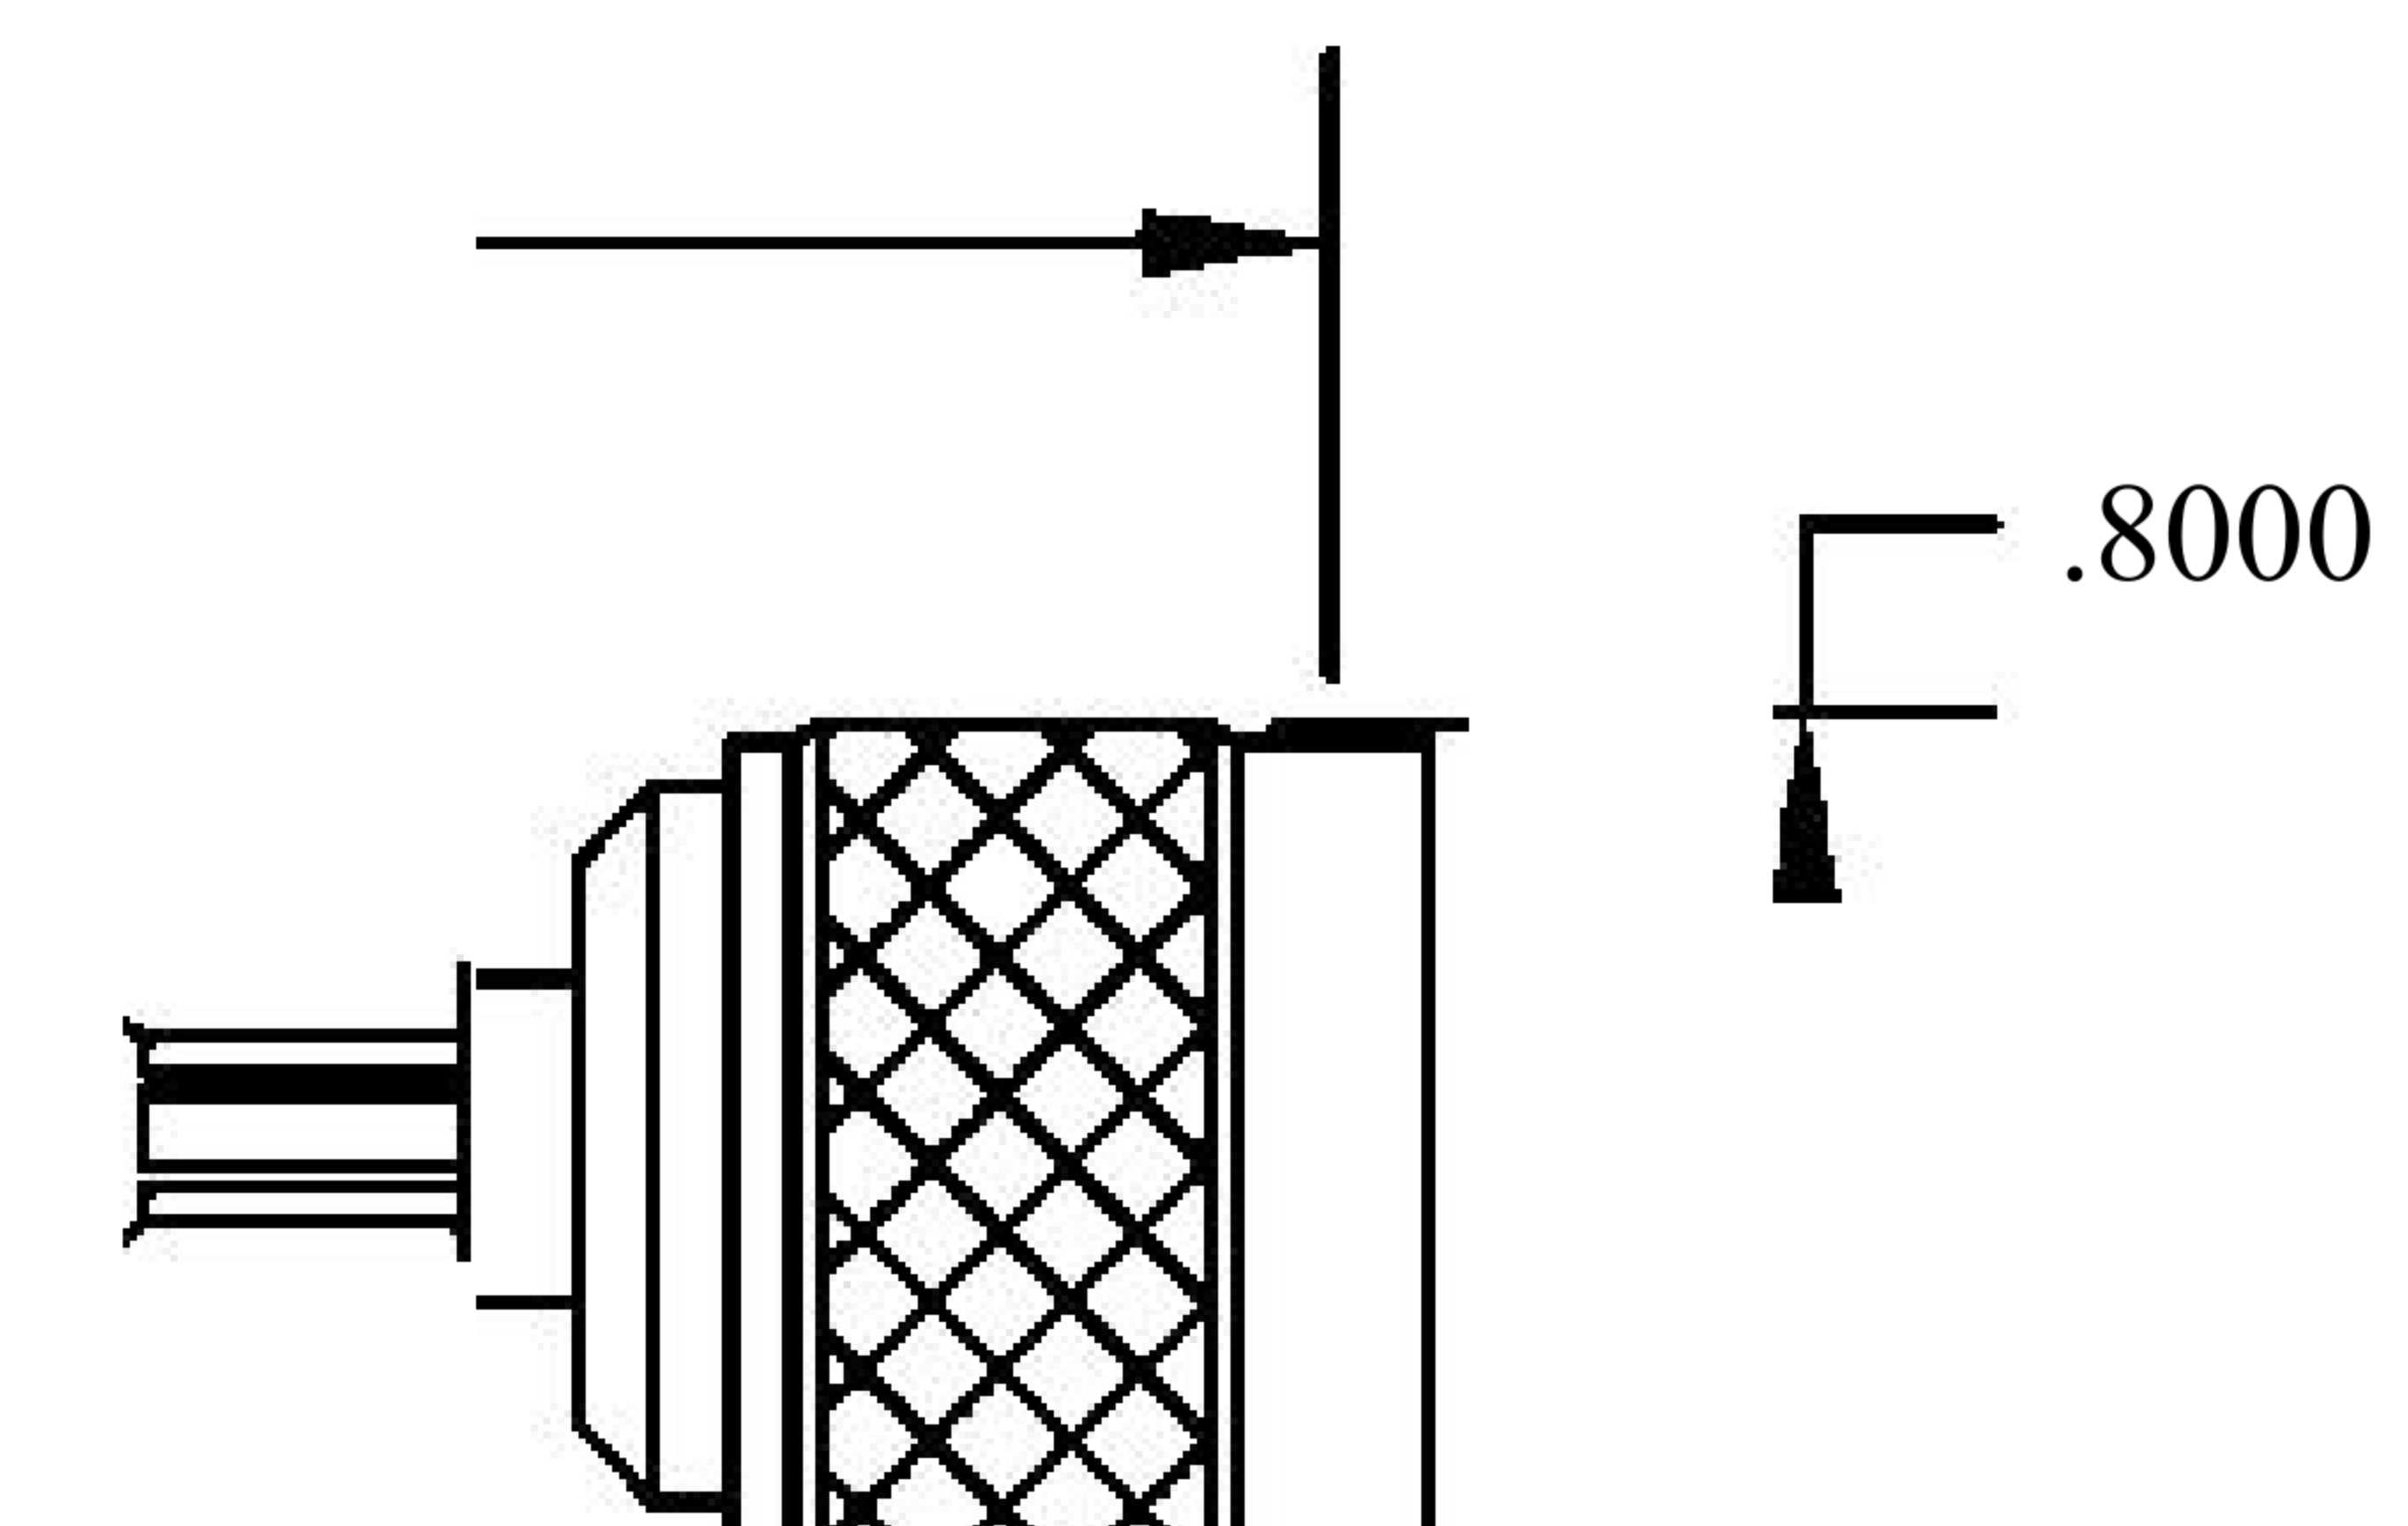

COMPONENTS	IMPEDANCE
GR874	50 OHM
N MALE	50 OHM
RG223/U	50 OHM

Standard Lengths	
-12	12"
-24	24"
-36	36"
■48	48"
-60	60"
-XXX	Custom Length in inches

LENGTH MEASURED FROM
CONTACT TO CONTACT

GR874

8th Floor, Building 1, Yongfu Science and Technology
Center Industrial Park, Nanzha District 5, Humen,523900,
Dongguan, Guangdong, China.

Website: www.ebeestock.com

Email: sales@ebeestock.com

COAXIAL & FIBER OPTICS

DWG TITLE	ET22911	DES_	n-male-to-gr874-sexless-cable-12-inch-length-using-rg223-coax-rohs-002 2908
-----------	---------	------	--

SIZE A | **FSCM NO. 53919** | CAD FILE 073102 | SCALE N/A | 127

NOTES:

1. UNLESS OTHERWISE SPECIFIED ALL DIMENSIONS ARE NOMINAL.
2. ALL SPECIFICATIONS ARE SUBJECT TO CHANGE WITHOUT NOTICE AT ANY TIME.